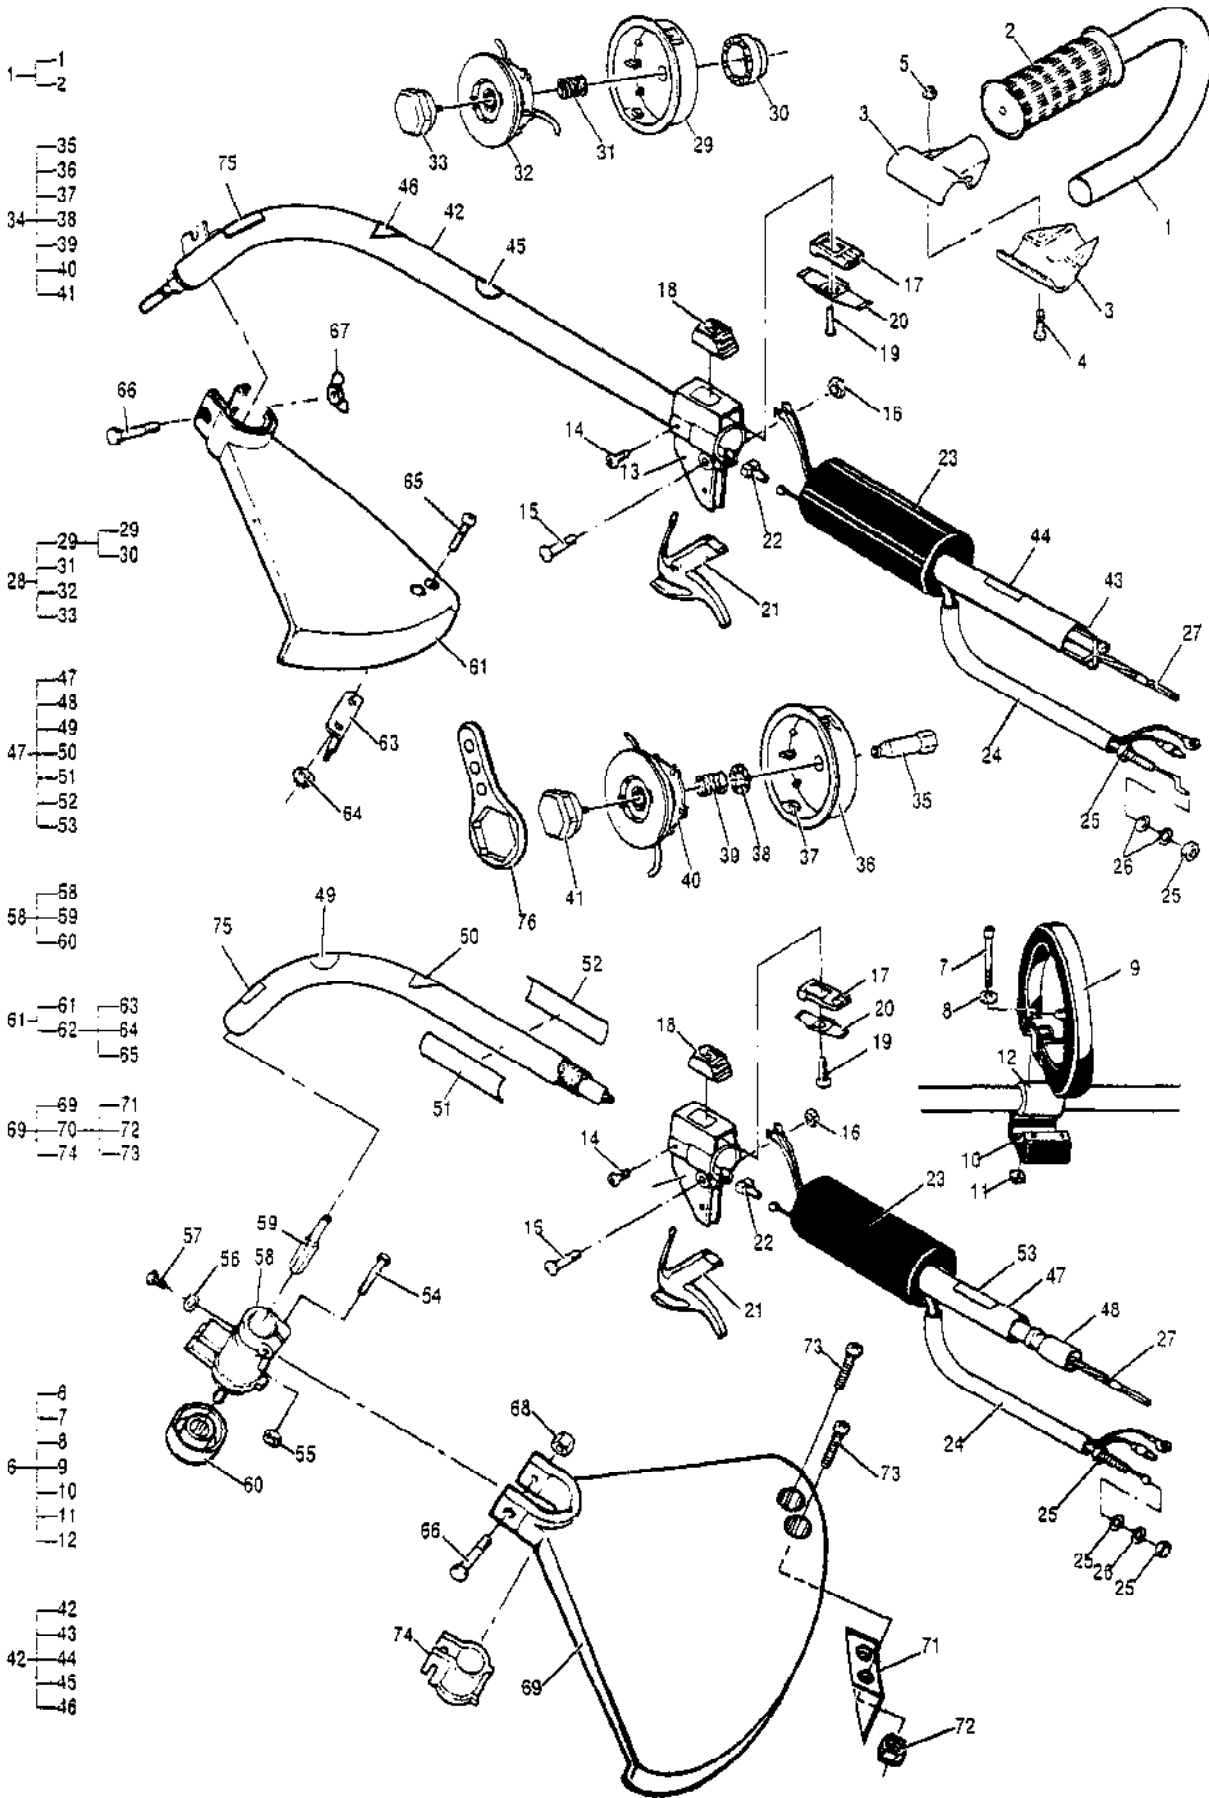

Ref #	Part Number	Qty	Description
1	217554	1	Clutch Assembly
2	223770	2	Spring, Clutch
3	215536	1	Rotor, Clutch
4		2	Shoe Not available separately.
5	224108	1	Fan Housing
6	217477	1	Coupling
7	224117	1	Housing Asy, Fan
8	224108	1	Housing, Fan
9	215534	1	Plate, Thrust
10	218065	1	Drum Asy, Clutch
11		1	Drum, Clutch Not available separately.
12	213187	1	Bearing, Ball
13	213186	1	Ring, Retaining
8	217533	1	Fan Housing
8	218057	1	Fan Housing
9	215534	1	Plate, Thrust
10	218065	1	Drum Asy, Clutch
11		1	Drum, Clutch Not available separately.
12	213187	1	Bearing, Ball
13	213186	1	Ring, Retainer
14	215539	1	Plate, Side
15	216591	1	Washer, Flat M5
15	216591	2	Washer, Flat M5
16	217159	1	Nut, Hex M5
17	217158	1	Screw, Hex M5 x 35
18	219508	4	Screw, Pan M4 x 17 Sems Torx
18	213177	4	Screw, Pan M4.2 x 18.5 Torx
19	300653	1	Kit, Heat Shield
20		1	Bracket Not available separately.
21	219194	2	Screw, Pan 5-20 x 0.438
22	300296	2	Screw, 10-24 x 0.5 Pn Hd Torx
23	216682	2	Nut, Hex Lock 10-24
24			UNKNOWN
25			UNKNOWN
26			UNKNOWN
27			UNKNOWN
28			UNKNOWN