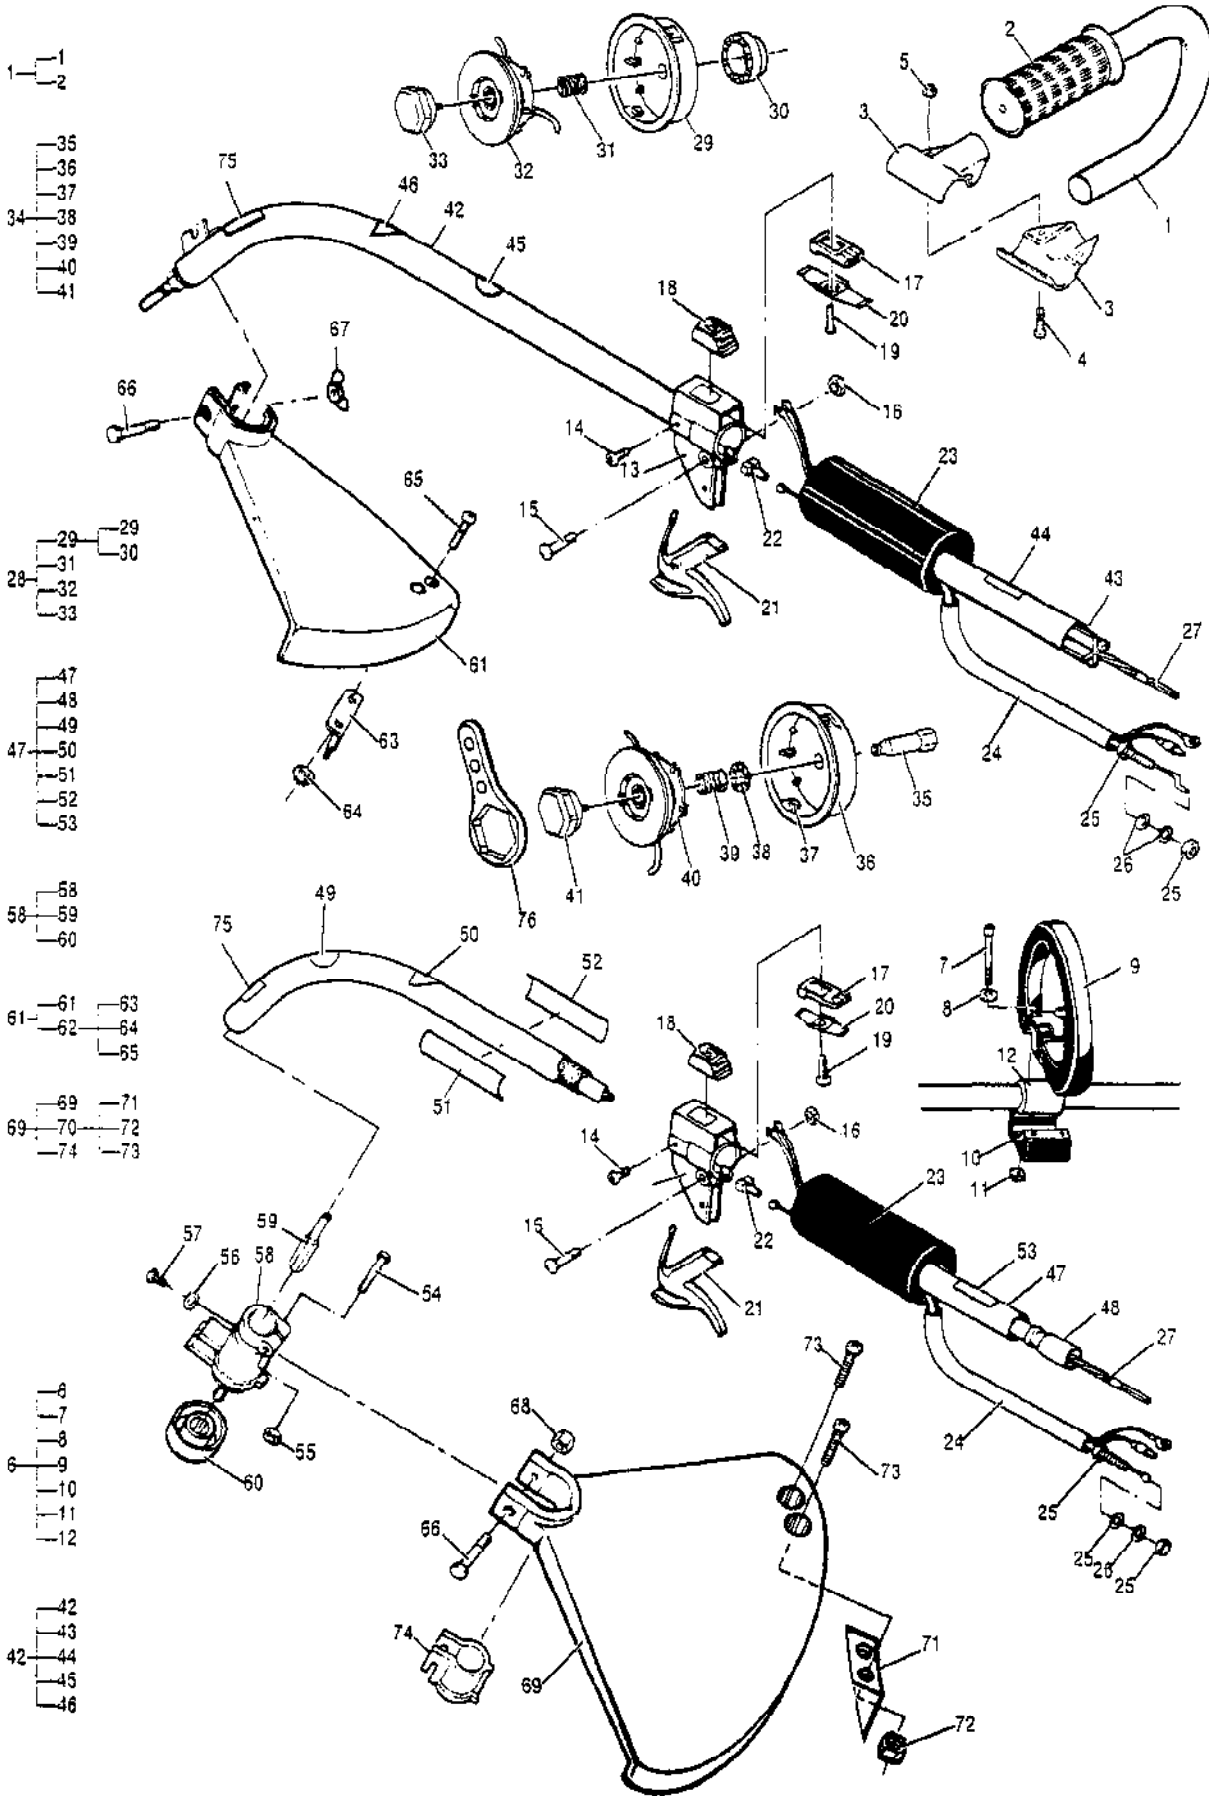

Ref #	Part Number	Qty	Description
1	217856	1	J-Handle/Grip Assembly
2	94212	1	Grip, Handle
3	215337	2	Clamp, Handle
4	217935	2	Screw, Tr 10-24 x .5 Torx
5	218315	2	Nut, 10-24
6	224977	1	Kit, Loop Handle
7	228320	4	Screw, M6 x 0.8 x 45
8	236936	4	Washer
9	227045	1	Loop Handle, 25mm
10	227046	1	Clamp, Handle, 25mm
11	236642	4	Nut
12	224127	1	Spacer, Handle
13	222794	1	Housing, Trigger Throttle
14	223200	1	Screw, Self-tapping 10-16
15	216027	1	Screw, Pn M5 x 28.5 Sems
16	217159	1	Nut, Hex M5
17	215319	1	Base, Stop Switch
18	68846	1	Button, Stop Switch
19	110706	1	Screw, Pn 8-18 x .5 S/T H
20	215320	1	Contact, Switch
21	300361	1	Trigger, Throttle
22	215323	1	Guide
23	322141	1	Grip, 7/8 inch
24	224150	1	Harness, Wiring
24	215306	1	Harness, Wiring
25	217403	2	Nut, Hex M6 x 1.0
26	216596	2	Washer, Flat M6
27	301024	1	Drive Asy w/Clip, 48
27	302164	1	Drive Asy w/Clip, 48
27	215324	1	Shaft, Flex
27	322023	1	Shaft, Flex
28	300651	1	Kit, Stringhead, Small
29	322025	1	Housing/Eyelet Asy w/Collar
30	224998	1	Collar
31	322626	1	Spring, McC St/Head
32	300688	1	Kit, Line on Spool, M-SM
33	300736	1	Kit, Knob Asy, Right
34	225196-02	1	Stringhead Asy, Right, Alum
35	323681	1	Stud, 3/8-24, Right, Steel
36	300115	1	Housing/Eyelet Asy, M
37		2	Eyelets Not available separately.
38	111073	1	Ring, Retainer
39	322626	1	Spring, ST Head
40	300689	1	Kit, Line on Spool, M-MR
41	300736	1	Kit, Knob Asy, Right
42	300428	1	Housing Asy, Outer
43	217366	1	Sleeve
44	218295	1	Decal, Warning
45	223407	1	Decal, Ear/Eye Cover
46	211214	1	Decal, Warning 15m
47	216912	1	Housing Asy, Outer
48	217366	1	Sleeve
49	223407	1	Decal, Ear/Eye Cover
50	211214	1	Decal, Warning, 15m
51	211215	1	Decal, Thrown Objects