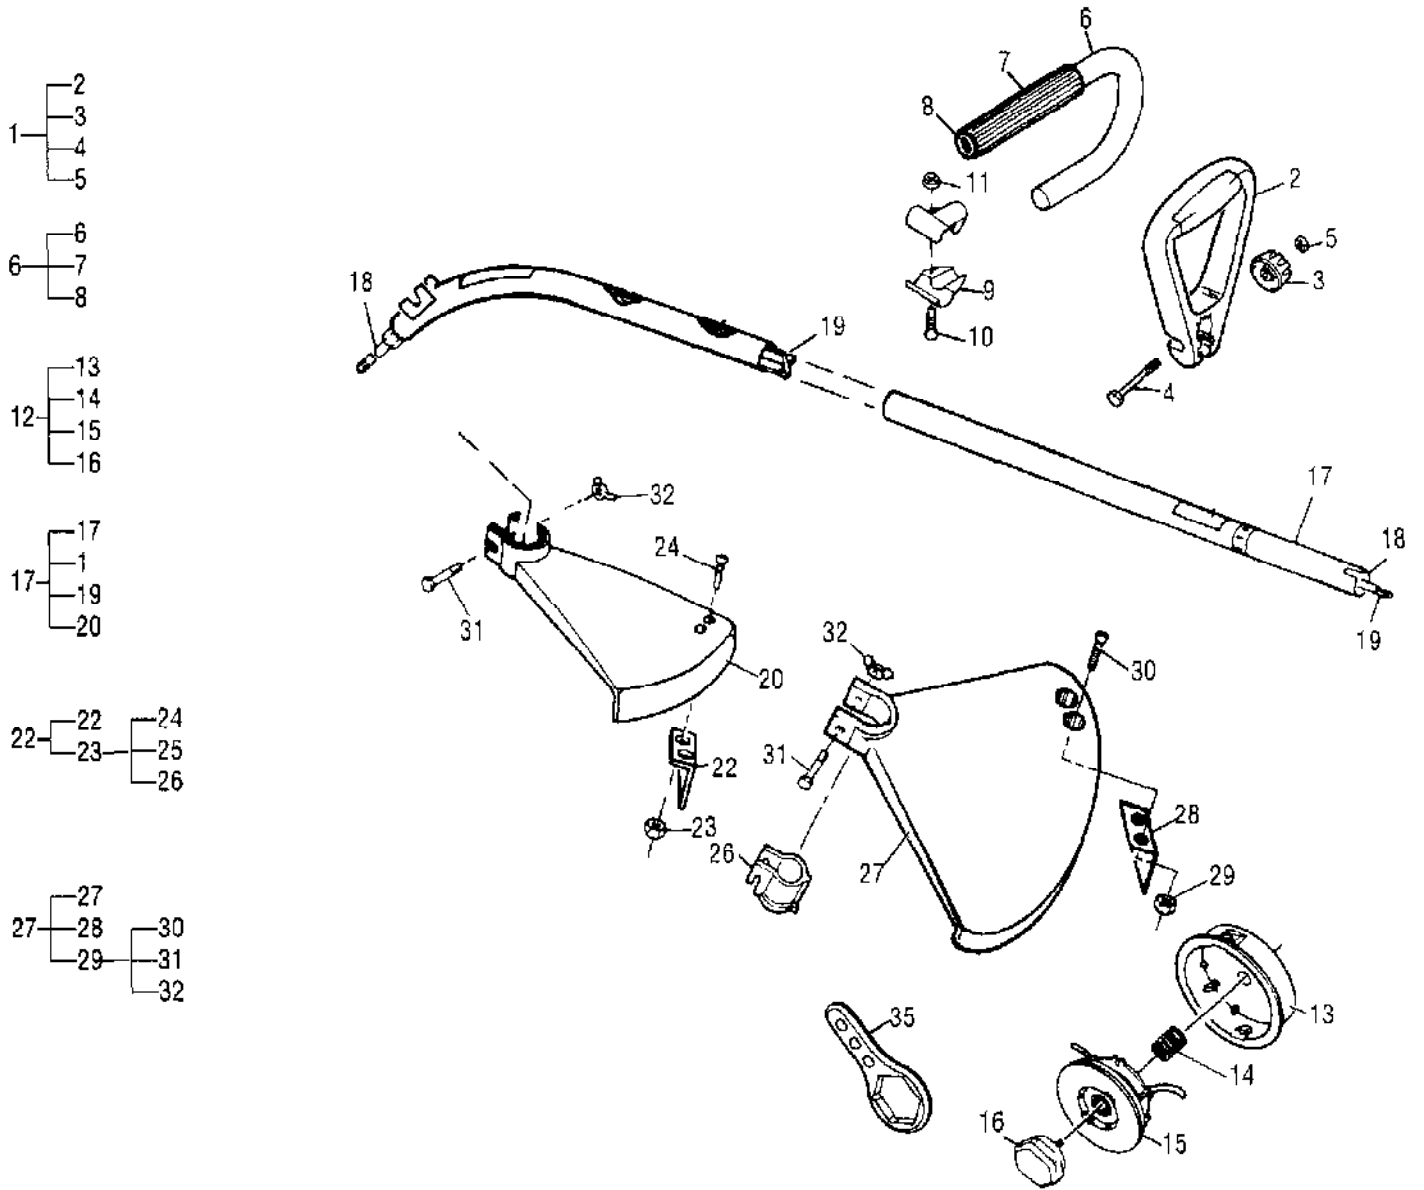

Ref #	Part Number	Qty	Description
69	32243790	1	Plate, C'case, Coated Finish New Part.
70	111065	5	Screw, 10-24 x .688 Tri Rnd Torque to 35-40 IN/LBS Loctite 242 required
71	322240	1	Label, Choke (Vertical)
72	322480	1	Label, Staring Inst (Eng) For models with slide to stop switch.
73		1	Starter/Clutch Housing Asy. See "Starter/Clutch Housing Assembly" Illustration and Parts List.

PN 111124 - T-27 Torx Dr 3 5 in

PN 222785 - T-25 Torx dr 3 5 in

PN 217720 - Torx Dr Set

PN 323754 - Torx Dr Set of 6
Bit Sizes Tx 10 15 20 25 27 30

PN 323330
Ignition Tester

PN 215432-01
Pressure Test Tool

PN 91424
Tachometer

Ref #	Part Number	Qty	Description
111124	111124		T-27 Torx Dr 3.5 in.
222785	222785		T-25 Torx dr 3.5 in.
217720	217720		Torx Or Set
323754	323754		Torx Dr Set of 6 Bit Sizes: Tx 10,15,20,25,27,30
323330	323330		Ignition Tester
21543201	21543201		Pressure Test Tool
91424	91424		Tachometer

Ref #	Part Number	Qty	Description
1	300834	1	Handle, Delta Kit
2	3710610	1	Assist Handle w/Cap Asy
3	322719	1	Knob
4	0907599	1	Bolt, 1/4 in.-20 x 2.5 Hx Cap
5	1303599	1	Nut, 1/4 in.-20 x .22 T
6	300540	1	Handle, J-Grip Asy
7	322139	1	Grip
8	218328	1	Plug, Tubing
9	215337	2	Clamp, Handle
10	217935	2	Screw
11	218315	2	Nut, 10-24
12	300651	1	Kit, Stringhead, Small
13	322025	1	Housing/Eyelet Asy w/Collar
14	324089	1	Spring, McC Stringhead
15	300688	1	Kit, Line on Spool, M-Sm
16	300736	1	Kit, Knob Asy, Small
17	300429	1	Housing Asy, Outer, 44"
17	300424	1	Housing Asy, Outer, 48"
18	223412	2	Clip, Spring External
19	301023	1	Shaft, Flex, 41"
19	215324	1	Shaft, Flex, 48"
20	224062	1	Shield Asy, Grass, R, 17in.
21	300626	1	Kit, Knife
22	22449701	1	Cutter
23	216682	2	Nut, Lock 10-24 Hex
24	217935	2	Screw, 10-24 x 50 Torx
25	300317	1	Shield Asy, Grass, 90ø
26	224499	1	Spacer
27	300626	1	Kit, Knife
28	22449701	1	Cutter
29	216682	1	Nut, Lock 10-24 Hex
30	217935	2	Screw, 10-24 x .50 Torx
31	216595	1	Screw, M6 x 1.0 Hex
32	111102	1	Nut, Wing M6 x 1.0
33	322344	1	Wrench, Stringhead
35			UNKNOWN