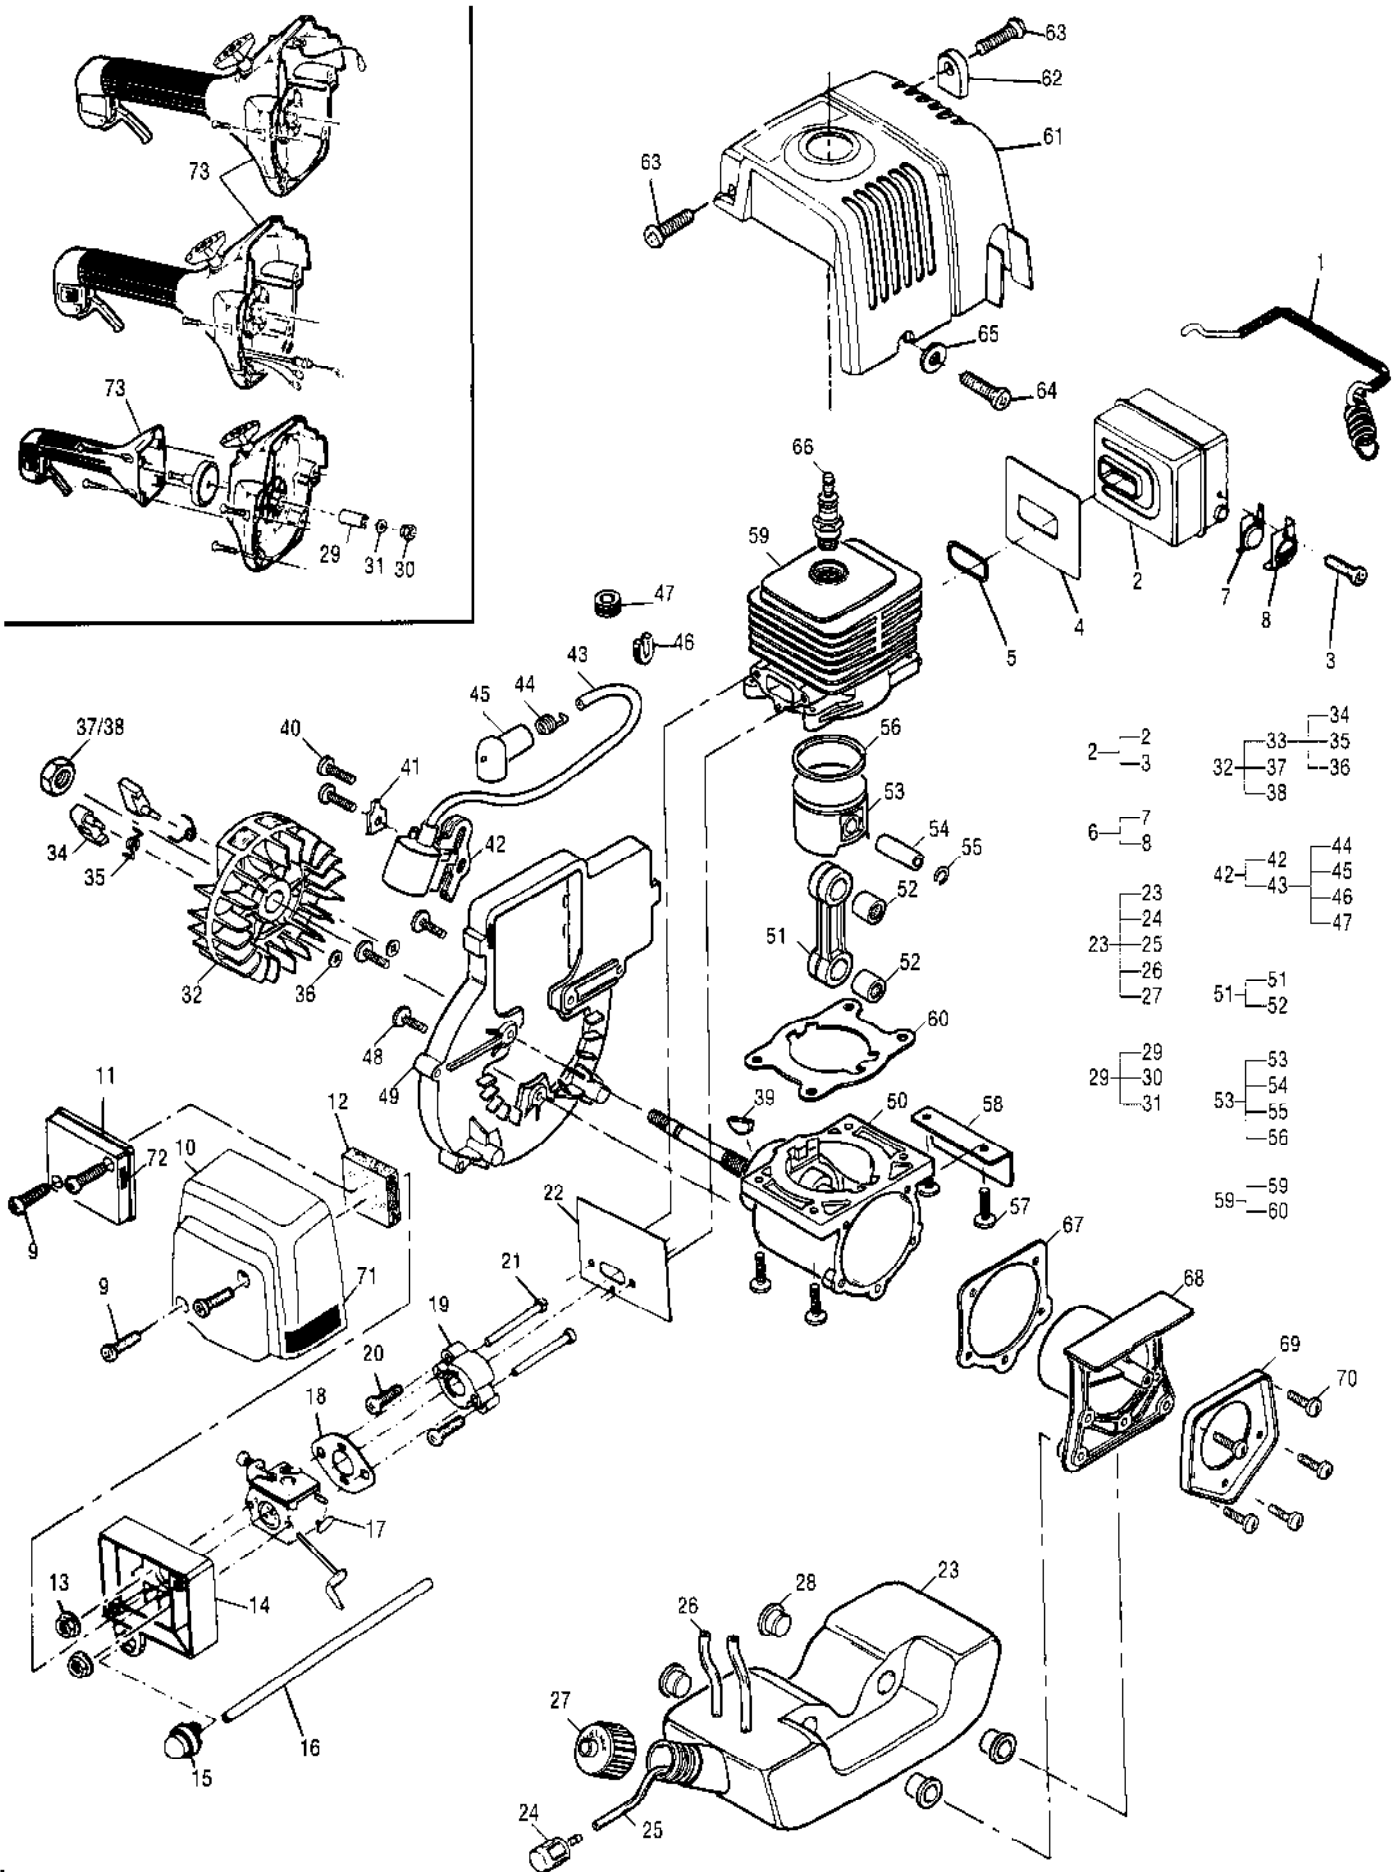

Ref #	Part Number	Qty	Description
1	224044	1	Spring, Muffler
2	224034	1	Kit, Muffler New Part.
3	111072	1	Screw, 8-18 x.31 Pn Dh Sl Torx Included in Muffler Kit P/N 224034.
4	224228	1	Gasket, Muffler
5	224922	1	Gasket, Exhaust Port
6	302424	1	Kit, Spark Arrester New Part.
7	224040	1	Screen, Spark Arrester Included in Spark Arrester Kit P/N 302424.
8	322032	1	Cover, Spark Arrester Included in Spark Arrester Kit P/N 302424.
9	111055	2	Screw, 10-24 x .625, Plast
10	224236	1	Cover, Air Cleaner, Large (Black)
10	22423672	1	Cover, Air Cleaner, Large (Green)
11	224237	1	Cover, Air Cleaner, Small (Black)
12	224239	1	Filter, Air
13	111058	2	Nut, 10-24 Hex, Flange Torque to 25-30 IN/LBS
14	224238	1	Box, Air (Blk)
15	22424202	1	Primer, Remote
16	225163	1	Hose, Fuel Return
17		1	Carburetor w/Choke Not available individually. See "Shaft/Handle/Stringhead Assembly" Illustration & Parts List.
18	218933	1	Gasket, Carburetor
19	22404102	1	Insulator, Carburetor New Part.
20	111053	2	Screw, 10-24 x .88 Thd Form Torque to 45-50 IN/LBS Loctite 242 required
21	111057	2	Screw, 10-24 Spl
22	322031	1	Gasket, Manifold
23	302349	1	Tank, Fuel (Natural)
24	216985	1	Filter, Fuel New Part. Included in Fuel Tank P/N 302349.
25	225162	1	Hose, Fuel Included in Fuel Tank P/N 302349.
26	225163	1	Hose, Fuel Return Included in Fuel Tank P/N 302349.
27	223508	1	Cap, Fuel, w/Retainer New Part. Included in Fuel Tank P/N 302349.
28	322105	4	Isolator, Fuel Tank
29	301114	1	Kit, Spacer, Clutch
30	322847	1	Nut, Hex, 7/16-20 Included in Spacer Clutch Kit P/N 301114.
31	322844	1	Washer, Shaft Included in Spacer Clutch Kit P/N 301114.
32	30082701	1	Kit, Flywheel, 28/32 New Part.
33		1	Kit, Pawls/Flywheel Not available individually. Included in Flywheel Kit P/N 300827-01.
34	322297	2	Pawl, Starter New Part. Included in Flywheel Kit P/N 300827-01 & Pawls/Flywheel Kit.
35	322835	2	Spring, Starter Pawl New Part Included in Flywheel Kit P/N 300827-01 & Pawls/Flywheel Kit.