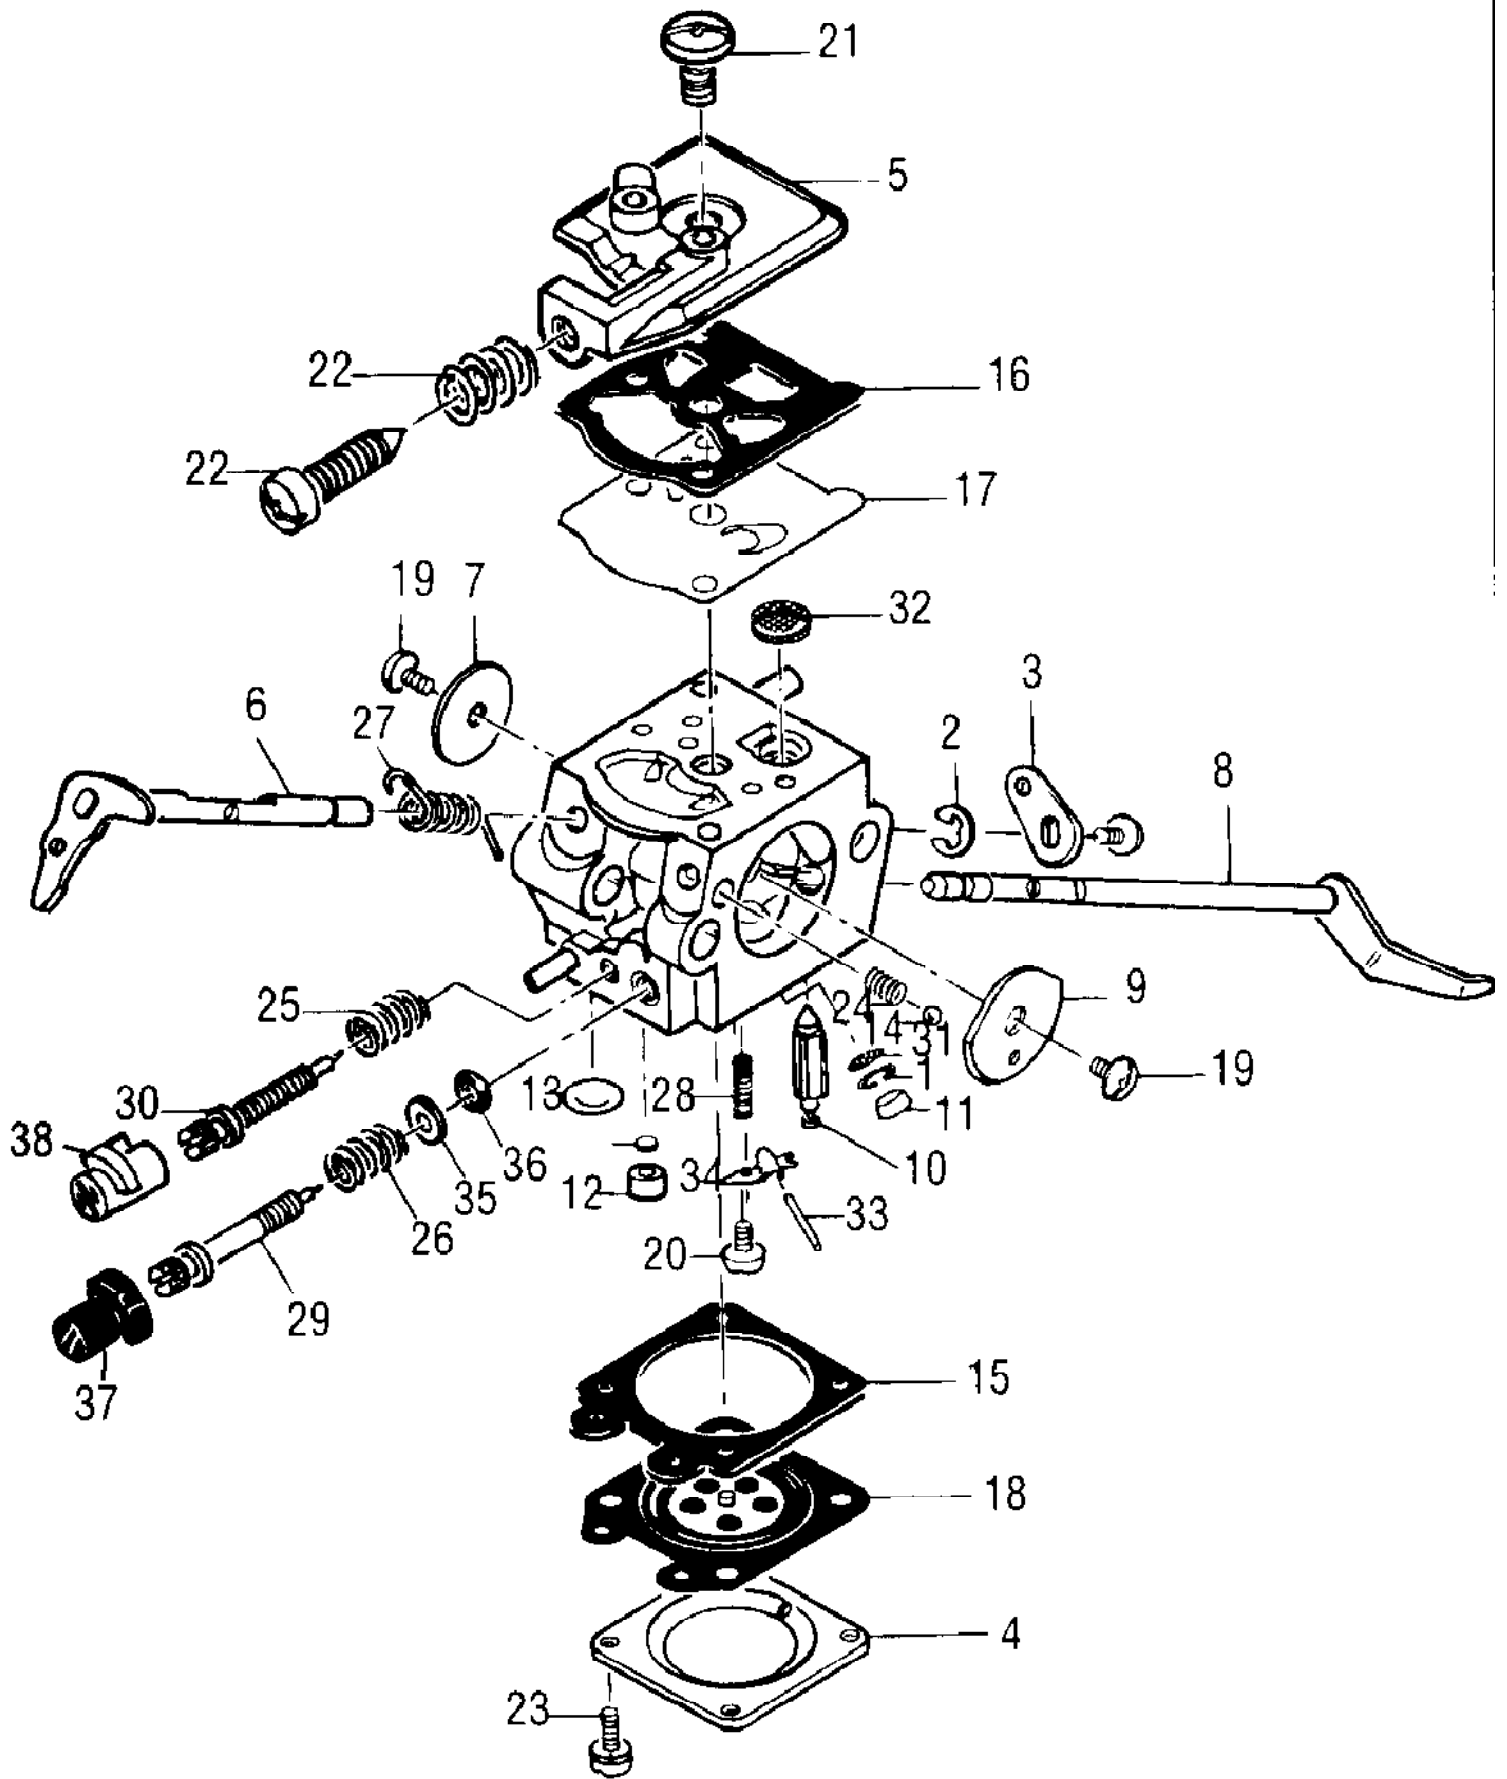

Ref #	Part Number	Qty	Description
1	323602-03	1	Carburetor, Walbro WT 434 New Part. Ring, Screen Retainer Not available individually. Included in P/N 323602-03 Walbro WT 434 Carburetor.
2		1	Ring, Shaft Retainer Not available individually. Included in P/N 323602-03 Walbro WT 434 Carburetor.
3		1	Lever, Throttle Not available individually. Included in P/N 323602-03 Walbro WT 434 Carburetor.
4		1	Cover, Metering Lever Not available individually. Included in P/N 323602-03 Walbro WT 434 Carburetor.
5	300072	1	Cover, Fuel Pump Included in P/N 323602-03 Walbro WT 434 Carburetor.
6		1	Shaft Asy, Throttle Not available individually. Included in P/N 323602-03 Walbro WT 434 Carburetor & Fuel Pump Cover P/N 300072.
7		1	Valve, Throttle Not available individually. Included in P/N 323602-03 Walbro WT 434 Carburetor & Fuel Pump Cover P/N 300072.
8		1	Shaft Asy, Choke Not available individually. Included in P/N 323602-03 Walbro WT 434 Carburetor & Fuel Pump Cover P/N 300072.
9		1	Valve, Choke Not available individually. Included in P/N 323602-03 Walbro WT 434 Carburetor & Fuel Pump Cover P/N 300072.
10		1	Valve, Inlet Needle Not available individually. Included in P/N 323602-03 Walbro WT 434 Carburetor & Fuel Pump Cover P/N 300072.
11		1	Seat Asy, Check Valve Not available individually. Included in P/N 323602-03 Walbro WT 434 Carburetor & Fuel Pump Cover P/N 300072.
12		1	Plug, Cup Not available individually. Included in P/N 323602-03 Walbro WT 434 Carburetor & Fuel Pump Cover P/N 300072.
13		1	Plug, Welch Not available individually. Included in P/N 323602-03 Walbro WT 434 Carburetor & Fuel Pump Cover P/N 300072.
14		1	Ball, Choke Friction Not available individually. Included in P/N 323602-03 Walbro WT 434 Carburetor & Fuel Pump Cover P/N 300072.
15		1	Gasket, Metering Diaphragm Not available individually. Included in P/N 323602-03 Walbro WT 434 Carburetor & Fuel Pump Cover P/N 300072.
16		1	Gasket, Fuel Pump Not available individually. Included in P/N 323602-03 Walbro WT 434 Carburetor & Fuel Pump Cover P/N 300072.