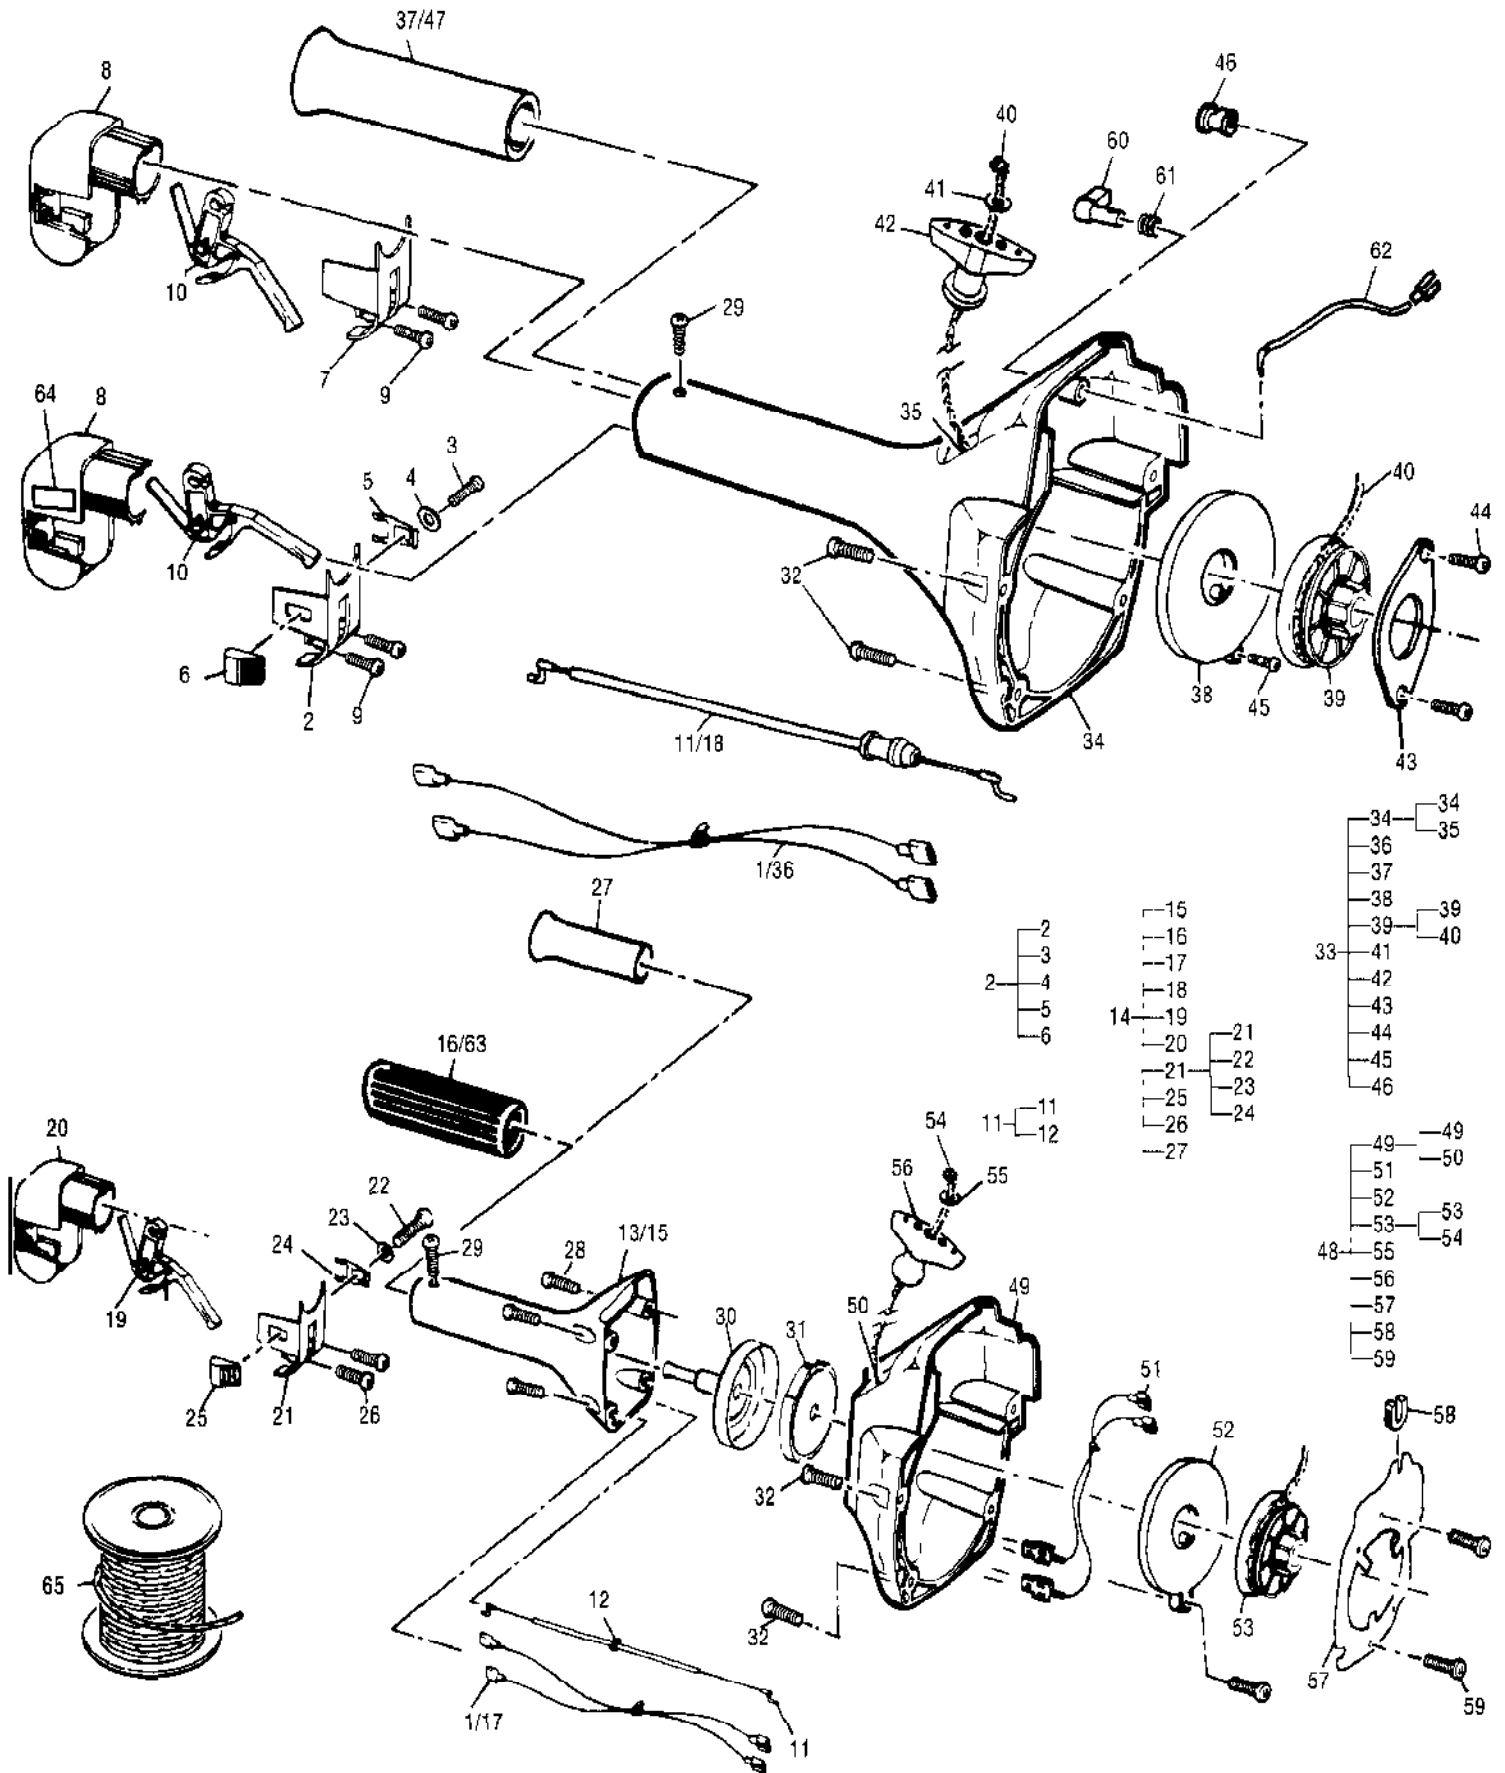

Ref #	Part Number	Qty	Description
69	32243790	1	Plate, C'case, Coated Finish New Part.
70	111065	5	Screw, 10-24 x .688 Tri Rnd Torque to 35-40 IN/LBS Loctite 242 required
71	322240	1	Label, Choke (Vertical)
72	322480	1	Label, Staring Inst (Eng) For models with slide to stop switch.
73		1	Starter/Clutch Housing Asy. See "Starter/Clutch Housing Assembly" Illustration and Parts List.

PN 111124 - T-27 Torx Dr 3 5 in

PN 222785 - T-25 Torx dr 3 5 in

PN 217720 - Torx Dr Set

PN 323754 - Torx Dr Set of 6
Bit Sizes Tx 10 15 20 25 27 30

PN 323330
Ignition Tester

PN 215432-01
Pressure Test Tool

PN 91424
Tachometer

Ref #	Part Number	Qty	Description
111124	111124		T-27 Torx Dr 3.5 in.
222785	222785		T-25 Torx dr 3.5 in.
217720	217720		Torx Or Set
323754	323754		Torx Dr Set of 6 Bit Sizes: Tx 10,15,20,25,27,30
323330	323330		Ignition Tester
21543201	21543201		Pressure Test Tool
91424	91424		Tachometer

Ref #	Part Number	Qty	Description
1	300834	1	Handle, Delta Kit
2	3710610	1	Assist Handle w/Cap Asy
3	322719	1	Knob
4	0907599	1	Bolt, 1/4 in.-20 x 2.5 Hx Cap
5	1303599	1	Nut, 1/4 in.-20 x .22 T
6	300540	1	Handle, J-Grip Asy
7	322139	1	Grip
8	218328	1	Plug, Tubing
9	215337	2	Clamp, Handle
10	217935	2	Screw
11	218315	2	Nut, 10-24
12	300651	1	Kit, Stringhead, Small
13	322025	1	Housing/Eyelet Asy w/Collar
14	324089	1	Spring, McC Stringhead
15	300688	1	Kit, Line on Spool, M-Sm
16	300736	1	Kit, Knob Asy, Small
17	300429	1	Housing Asy, Outer, 44"
17	300424	1	Housing Asy, Outer, 48"
18	223412	2	Clip, Spring External
19	301023	1	Shaft, Flex, 41"
19	215324	1	Shaft, Flex, 48"
20	224062	1	Shield Asy, Grass, R, 17in.
21	300626	1	Kit, Knife
22	22449701	1	Cutter
23	216682	2	Nut, Lock 10-24 Hex
24	217935	2	Screw, 10-24 x 50 Torx
25	300317	1	Shield Asy, Grass, 90ø
26	224499	1	Spacer
27	300626	1	Kit, Knife
28	22449701	1	Cutter
29	216682	1	Nut, Lock 10-24 Hex
30	217935	2	Screw, 10-24 x .50 Torx
31	216595	1	Screw, M6 x 1.0 Hex
32	111102	1	Nut, Wing M6 x 1.0
33	322344	1	Wrench, Stringhead
35			UNKNOWN