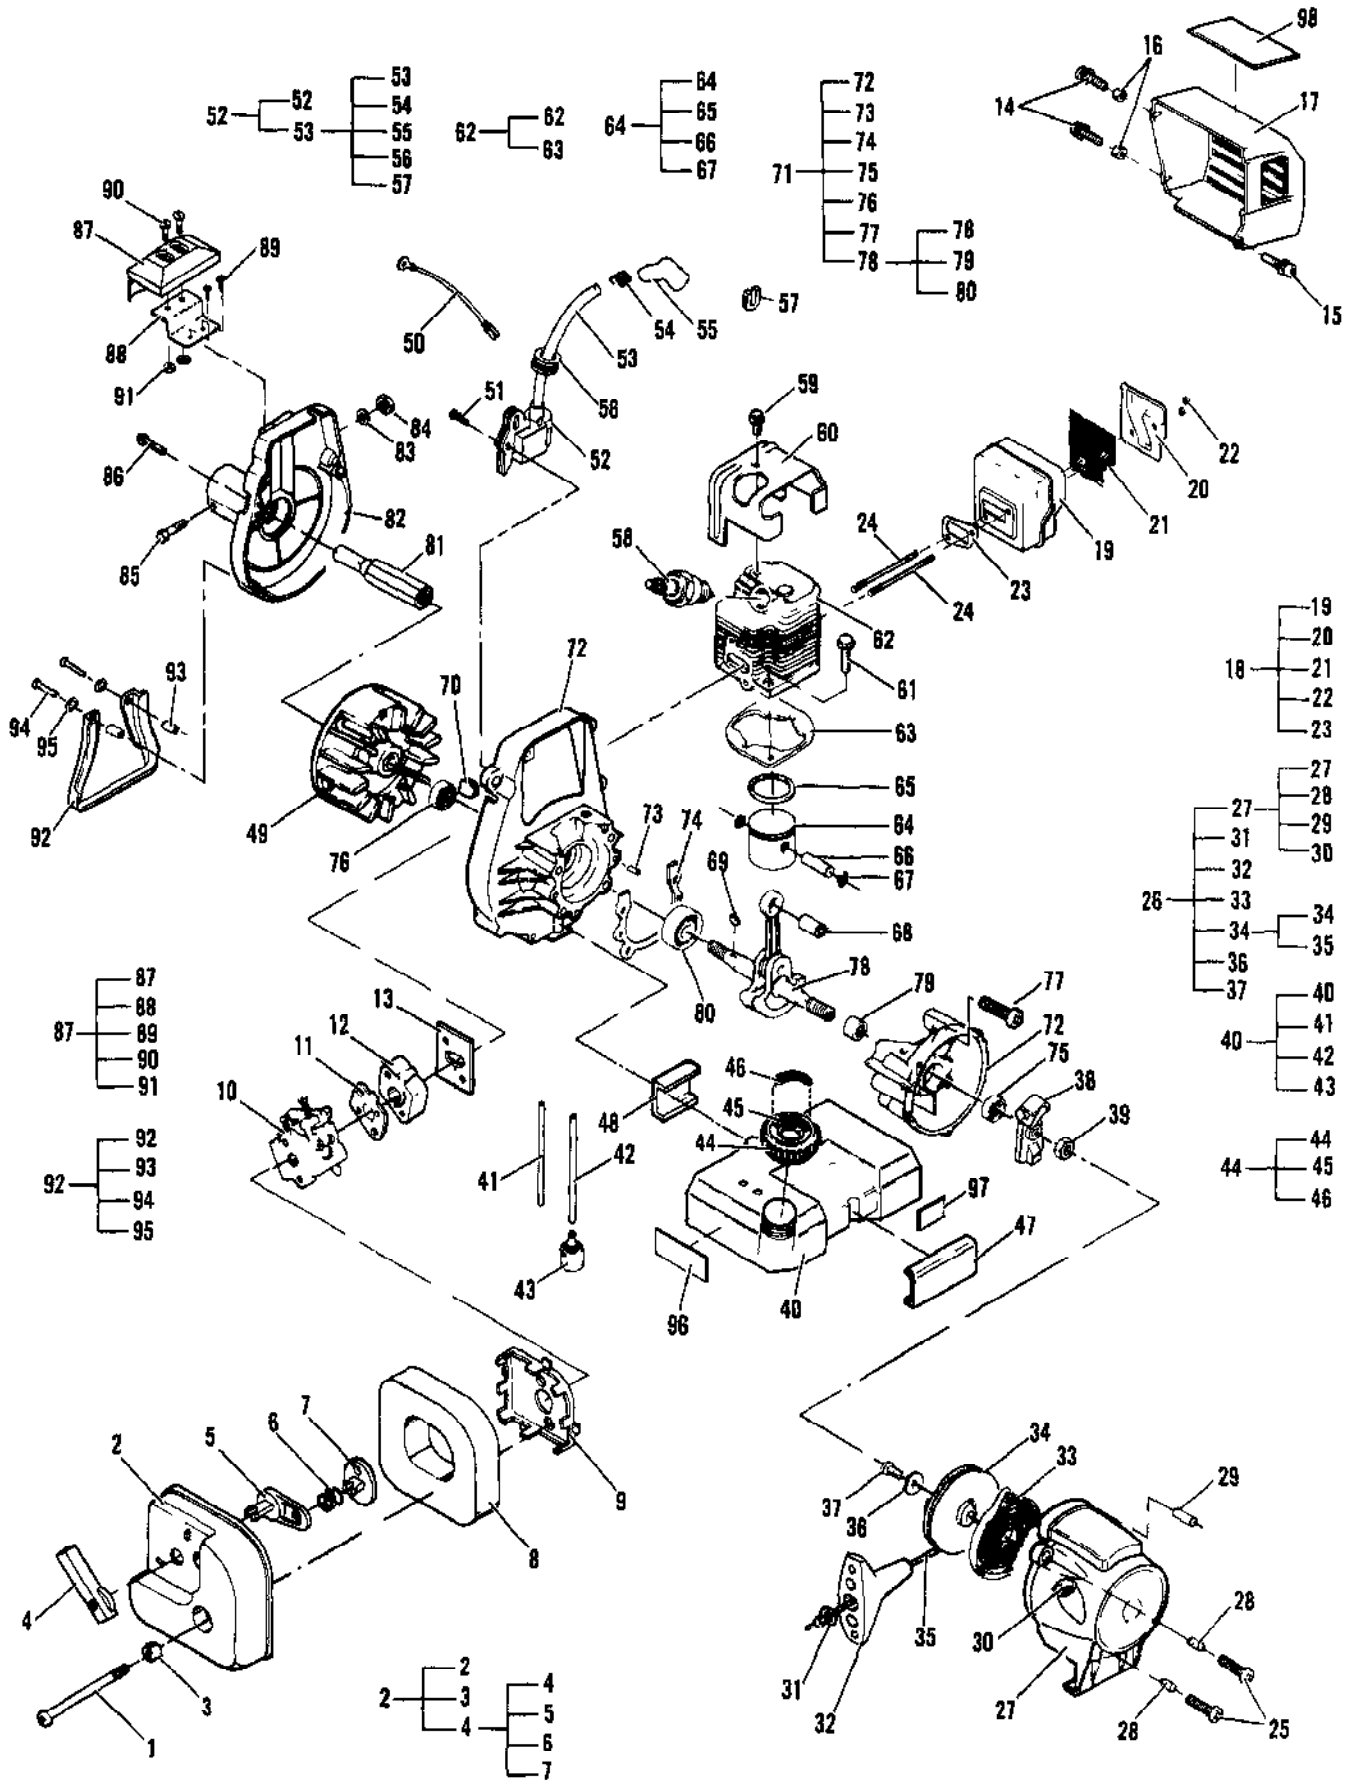

Ref #	Part Number	Qty	Description
1	224327	2	Screw, PN M5 x 69 TORX S.S.
2	223196	1	Cover Assembly, Choke
3	219023	2	Insert, A/C Cover
4	223520	1	Kit, Choke Knob
5		1	Lever, Choke
6	219016	1	Spring, Shutter
7		1	Plate Choke Shutter
8	219145	1	Filter, Air
9	222758	1	Box, Air
10			CARBURETOR ASSEMBLY
11	224148	1	Gasket, Carburetor
12	223984	1	Insulator
13	223986	1	Gasket, Shield Insulator
14	219508	2	Screw, PAN M4 x 17 SEMS TORX
15	217669	1	Screw, PAN M4 x 25 TORX S
16	219079	2	Spacer, Muffler Shield
17	218962	1	Shield, Muffler
18	300629	1	Kit, Muffler
19	322011	1	Muffler Asy., Universal
20	322016	1	Plate, Deflector
21	322018	1	Screen, Spark Arrester
22	235642	2	Nut M5 Torque 45-50 in. lbs.
23	215515	1	Gasket, Muffler
24	222480	2	Stud, Muffler
25	216022	2	Screw, PAN M4 x 23.4 TORX
26	301164	1	Starter Assembly
27	301163	1	Housing, Starter Assembly
28	219585	2	Spacer, Starter Housing
29	219584	1	Spacer, Muffler Shield
30	218932	1	Guide, Rope
31	218941	1	Washer, Nylon
32	216792	1	Handle, Starter
33	300474	1	Spring, Starter Rewind
34	301252	1	Drum/Rope Assembly
35	216093	1	Rope, Starter 36"
36	216590	1	Washer, Flat M4
37	215874	1	Screw, PN M4 x 9.5 TORX
38	225037	1	Starter Pawl Assembly
39	216583	1	Nut, Hex M8 Torque 150-170 in. lbs.
40	222239	1	Tank Assembly, Fuel
41	222238	1	Hose, Fuel Return
42	217264	1	Hose, Fuel
43	216985	1	Pickup, Fuel
44	300700	1	Kit, Fuel Cap/Decal
45	211242	1	Decal (OPEN SLOWLY)
46	322250	1	Decal, Fuel Cap
47	217390	1	Cushion, Fuel Tank
48	217382	1	Cushion, Fuel Tank
49	222308	1	Flywheel
50	219383	1	Wire Assembly, Switch
51	216022	2	Screw, PN M4 x 23.4 TORX Torque 30-35 in. lbs. Loctite type 242.
52	219848-01	1	Ignition Assembly
53	223884	1	Kit, Spark Plug Wire
54	102556	1	Connector