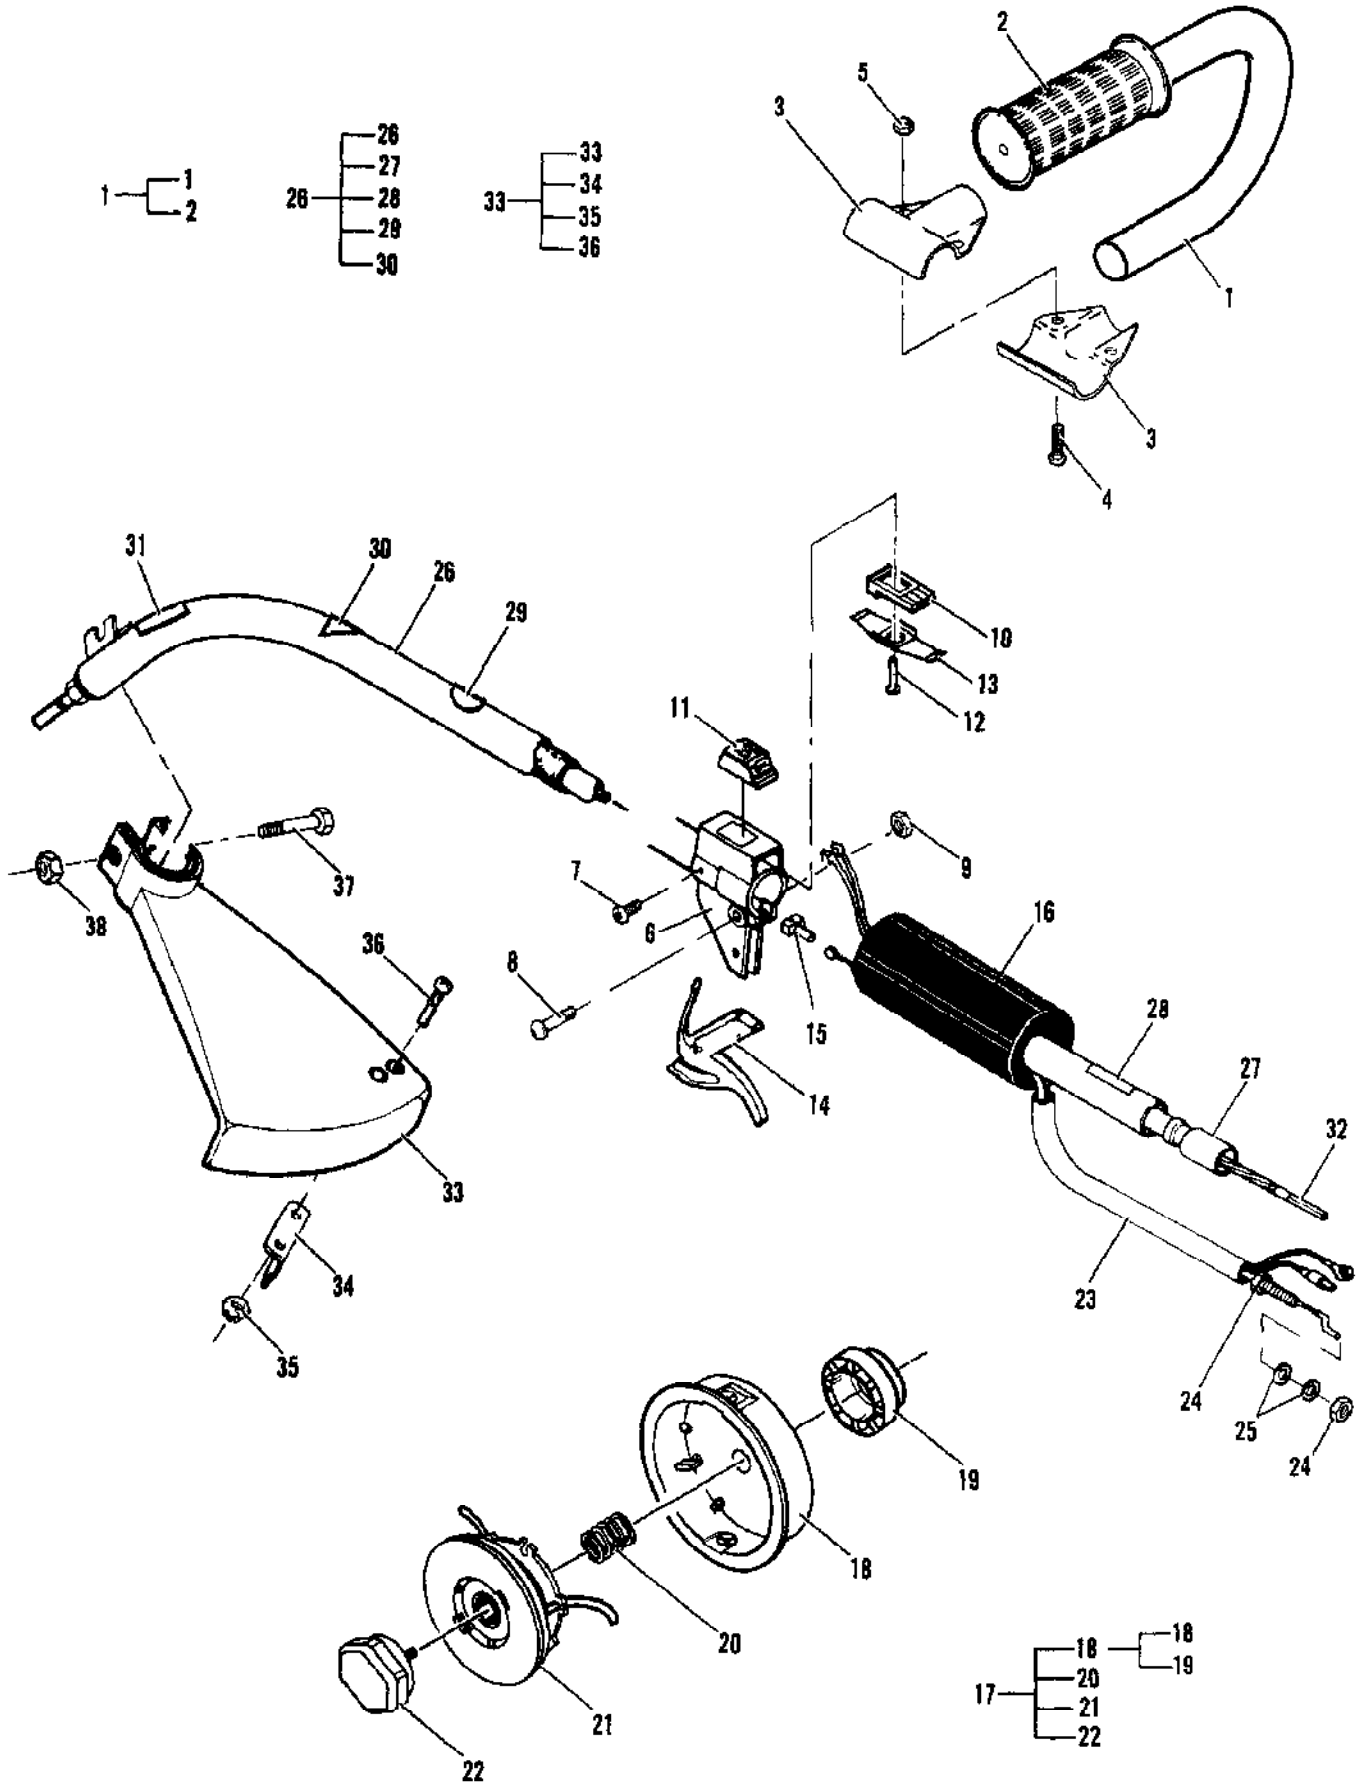

Ref #	Part Number	Qty	Description
1	224142-02		Carburetor Asy (WT 211)
2		2	Screw, Pump Cover
3		1	Cover, Primer Cover
4	223077	1	Bulb, Primer
5	223913	1	Cover, Fuel Pump
6		1	Screw, Idle Adjustment
7		1	Spring, Idle Screw
8		1	Gasket, Fuel Pump
9		1	Diaphragm, Fuel Pump
10		1	Screen, Fuel Pump Inlet
11		1	Shaft Assembly, Throttle
12		1	Spring, Throttle Return
13		1	Ring, Shaft Retainer
14		1	Needle, Idle
15		1	Needle, High Speed
16		1	Spring, Idle Needle
17		1	Spring, High Speed Needle
18		1	Screw, Valve
19		1	Valve, Throttle
20		1	Screw, Metering Lever Pin
21		1	Pin, Metering Lever
22		1	Lever, Metering
23		1	Valve, Inlet Needle
24		1	Spring, Metering Lever
25		1	Seat Asy, Check Valve
26		1	Plug, Welch 5/16
27		1	Plug, Welch 1/4
28		1	Ring, Screen Retainer
29		1	Screen, Check Valve
30		4	Screw, Metering Cover
31		1	Cover, Metering Lever
32		1	Diaphragm Asy, Metering
33		1	Gasket, Metering Diaphragm
	224462		Kit, Major Repair
	223833		Kit, Gasket/Diaphragm