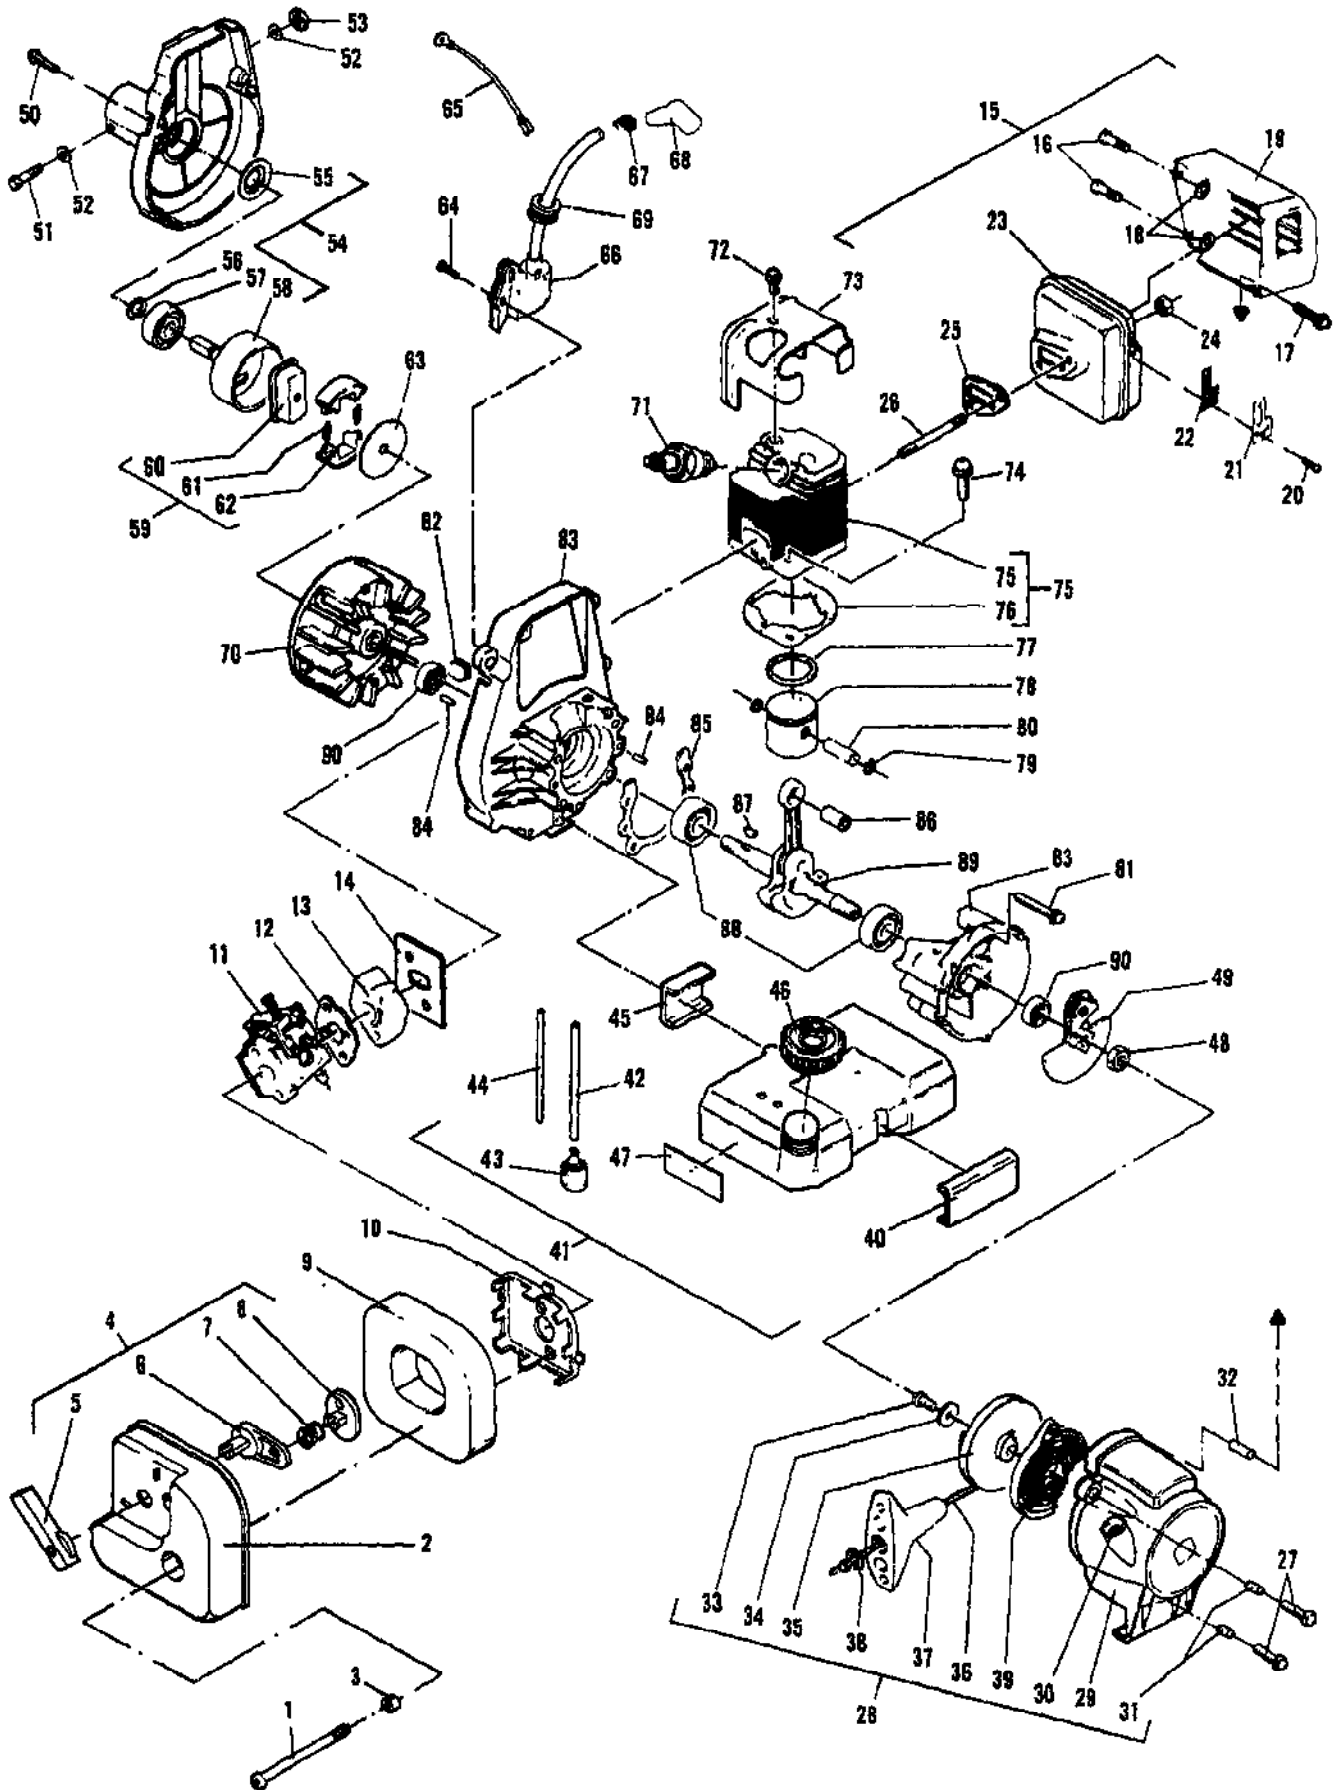

Ref #	Part Number	Qty	Description
1	217403	2	Nut Hex M6 x 1.0
2	216596	2	Washer Flat M6
3	224150	1	Harness - Wiring
4	218326	1	Shaft - Flexible Drive
5	217362	1	Housing Assembly - Outer 54"
6	217367	1	Sleeve
7	215322	1	Grip
8	110706	1	Screw Pn 8-18 x .50 St H
9	215320	1	Contact - Switch
10	215319	1	Base - Stop Switch
11	68846	1	Button - Stop Switch
12	215323	1	Guide
13	216027	1	Screw - Pn M5 x 28.5 SEMS
14	217159	1	Nut - Hex M5
15	223200	1	Screw - Self Tapping 10-16
16	215318	1	Trigger - Throttle
17	222794	1	Housing - Trigger Throttle
18	218001	1	Ring Assembly Harness
19		1	Bolt - M5 x 13 Not available separately.
20	215874	1	Screw - Pn M4 x 9.5 TORX
21	217672	1	Washer - M4 Flat
22	224176	1	Screw M6 x 25
23	224082	1	Shield Assy - Blade
24	224154	1	Collar
25	218075	1	Flange - Spindle
26	110594	1	Nut - Lock 3/8-24
27	224175	3	Screw M6 x 15
28	224079	1	Shield - Grass
29	217935	2	Screw - Tr 10-24 x .50 TORX
30	218315	2	Nut
31	103174	2	Washer - Lock #10
32	224153	1	Knife
33	224084	1	String Head Assembly
34	224909	1	Cover
35	224910	1	Button
36	224269	1	2-Line Spool - (.095)
37	223740	1	Spring String Head
38	224907	1	Adapter R.H.
39	224908	1	Housing
40	219759	2	Eyelets
41	216513-01	1	Blade - Grass 8 Tooth
42	224096	1	Handle Assembly - Barrier
43	215322	1	Grip
44	217935	2	Screw - Tr 10-24 x .50 TORX
45	215337	2	Clamp - Handle
46	218315	2	Nut
47	224083	1	Harness
48	219030	1	Decal - Warning

No
Diagram
Available

Parts List
Only

Ref #	Part Number	Qty	Description
	215437		Tool - Oil Seal
	215438		Tool - Bearing Removal
	215441		Tool - Clutch Puller
	215439		Tool - Piston Driving
	215443		Plate - Pressure Test
	215444		Gasket - Intake Pressure Test
	215445		Gasket - Exhaust Pressure Test
	217355		Wrench - 8/10 mm (open end)
	216767		Lock - Spindle
	217585		Wrench - 17 mm
	218175		Socket - Wrench 9/16
	222785		T-25 TORX Drive 3.5"