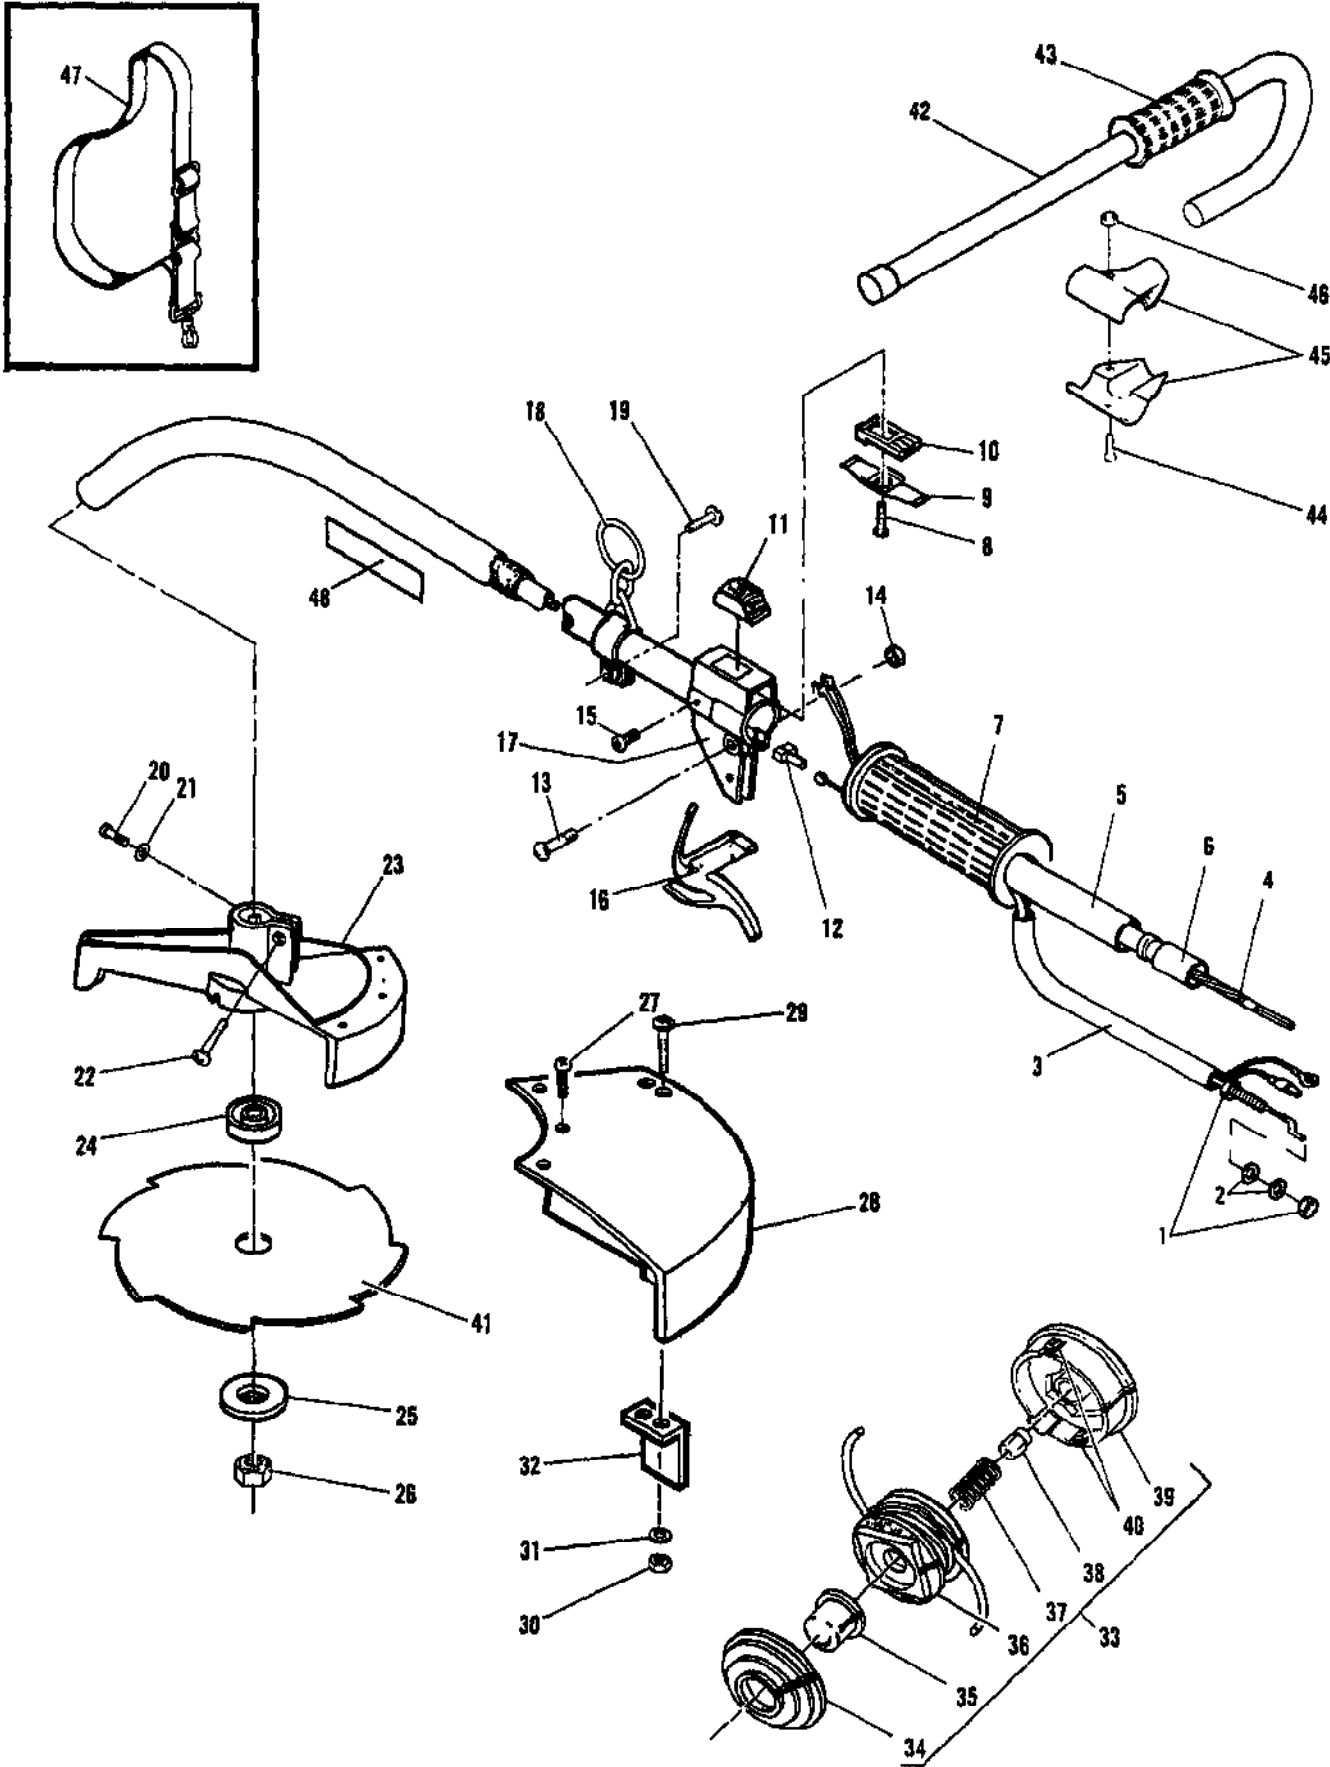

Ref #	Part Number	Qty	Description
1	217403	2	Nut Hex M6 x 1.0
2	216596	2	Washer Flat M6
3	224150	1	Harness - Wiring
4	218326	1	Shaft - Flexible Drive
5	217362	1	Housing Assembly - Outer 54"
6	217367	1	Sleeve
7	215322	1	Grip
8	110706	1	Screw Pn 8-18 x .50 St H
9	215320	1	Contact - Switch
10	215319	1	Base - Stop Switch
11	68846	1	Button - Stop Switch
12	215323	1	Guide
13	216027	1	Screw - Pn M5 x 28.5 SEMS
14	217159	1	Nut - Hex M5
15	223200	1	Screw - Self Tapping 10-16
16	215318	1	Trigger - Throttle
17	222794	1	Housing - Trigger Throttle
18	218001	1	Ring Assembly Harness
19		1	Bolt - M5 x 13 Not available separately.
20	215874	1	Screw - Pn M4 x 9.5 TORX
21	217672	1	Washer - M4 Flat
22	224176	1	Screw M6 x 25
23	224082	1	Shield Assy - Blade
24	224154	1	Collar
25	218075	1	Flange - Spindle
26	110594	1	Nut - Lock 3/8-24
27	224175	3	Screw M6 x 15
28	224079	1	Shield - Grass
29	217935	2	Screw - Tr 10-24 x .50 TORX
30	218315	2	Nut
31	103174	2	Washer - Lock #10
32	224153	1	Knife
33	224084	1	String Head Assembly
34	224909	1	Cover
35	224910	1	Button
36	224269	1	2-Line Spool - (.095)
37	223740	1	Spring String Head
38	224907	1	Adapter R.H.
39	224908	1	Housing
40	219759	2	Eyelets
41	216513-01	1	Blade - Grass 8 Tooth
42	224096	1	Handle Assembly - Barrier
43	215322	1	Grip
44	217935	2	Screw - Tr 10-24 x .50 TORX
45	215337	2	Clamp - Handle
46	218315	2	Nut
47	224083	1	Harness
48	219030	1	Decal - Warning