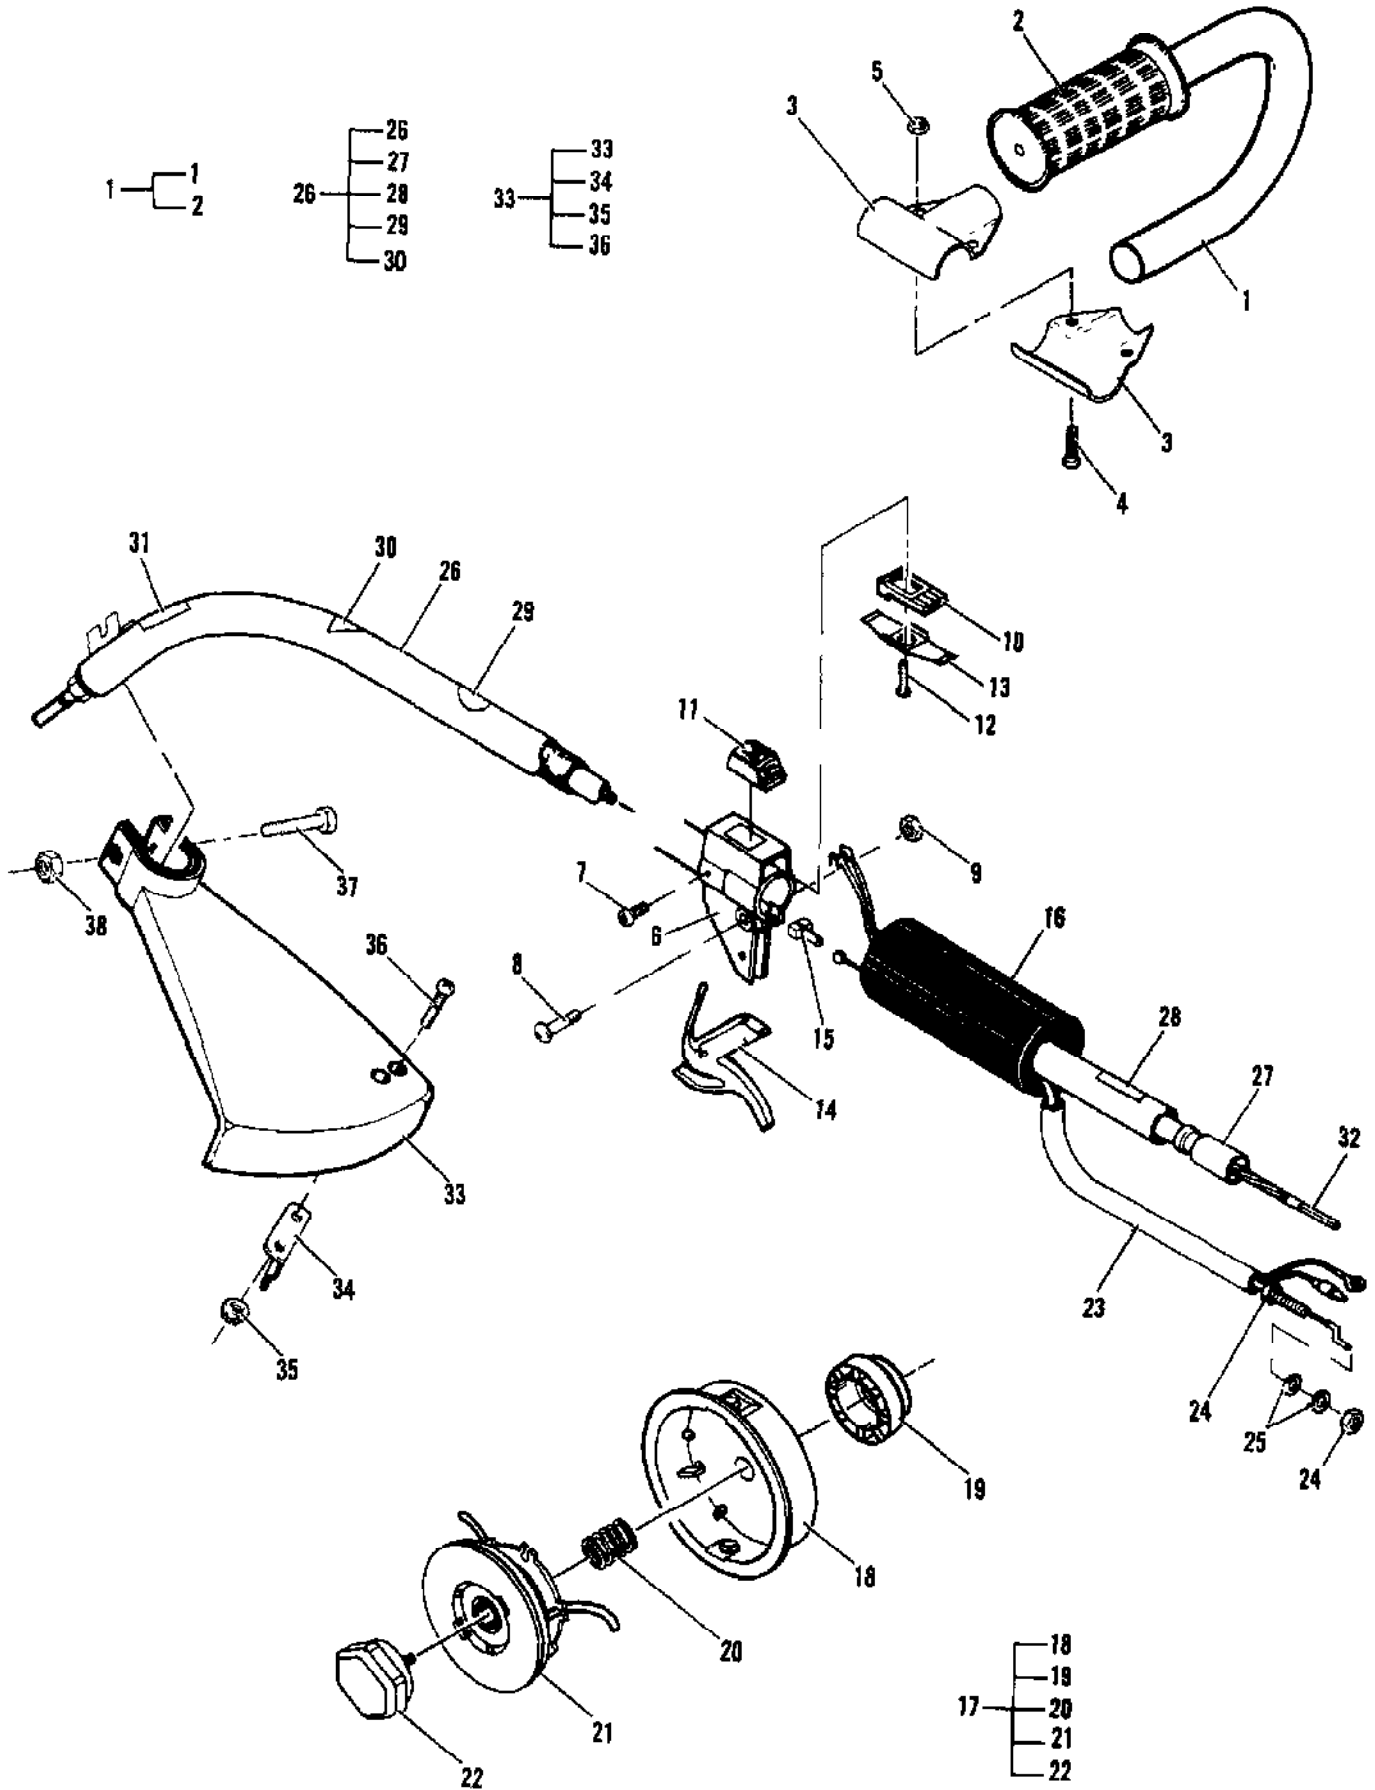

Ref #	Part Number	Qty	Description
1	224142-02		Carburetor Asy (WT211)
2		2	Screw, Pump Cover
3		1	Cover, Primer Cover
4	223077	1	Bulb, Primer
5	223913	1	Cover Asy, Fuel Pump
6		1	Screw, Idle Adjustment
7		1	Spring, Idle Screw
8		1	Gasket, Fuel Pump
9		1	Diaphragm, Fuel Pump
10		1	Screen, Fuel Pump Inlet
11		1	Shaft Assembly, Throttle
12		1	Spring, Throttle Return
13		1	Ring, Shaft Retainer
14		1	Needle, Idle
15		1	Needle, High Speed
16		1	Spring, Idle Needle
17		1	Spring, High Speed Needle
18		1	Screw, Valve
19		1	Valve, Throttle
20		1	Screw, Metering Lever Pin
21		1	Pin, Metering Lever
22		1	Lever, Metering
23		1	Valve, Inlet Needle
24		1	Spring, Metering Lever
25		1	Seat Asy, Check Valve
26		1	Plug, Welch 5/16
27		1	Plug, Welch 1/4
28		1	Ring, Screen Retainer
29		1	Screen, Check Valve
30		4	Screw, Metering Cover
31		1	Cover, Metering Lever
32		1	Diaphragm Asy, Metering
33		1	Gasket, Metering Diaphragm
	224462		Major Repair Kit
	223833		Gasket/Diaphragm Kit