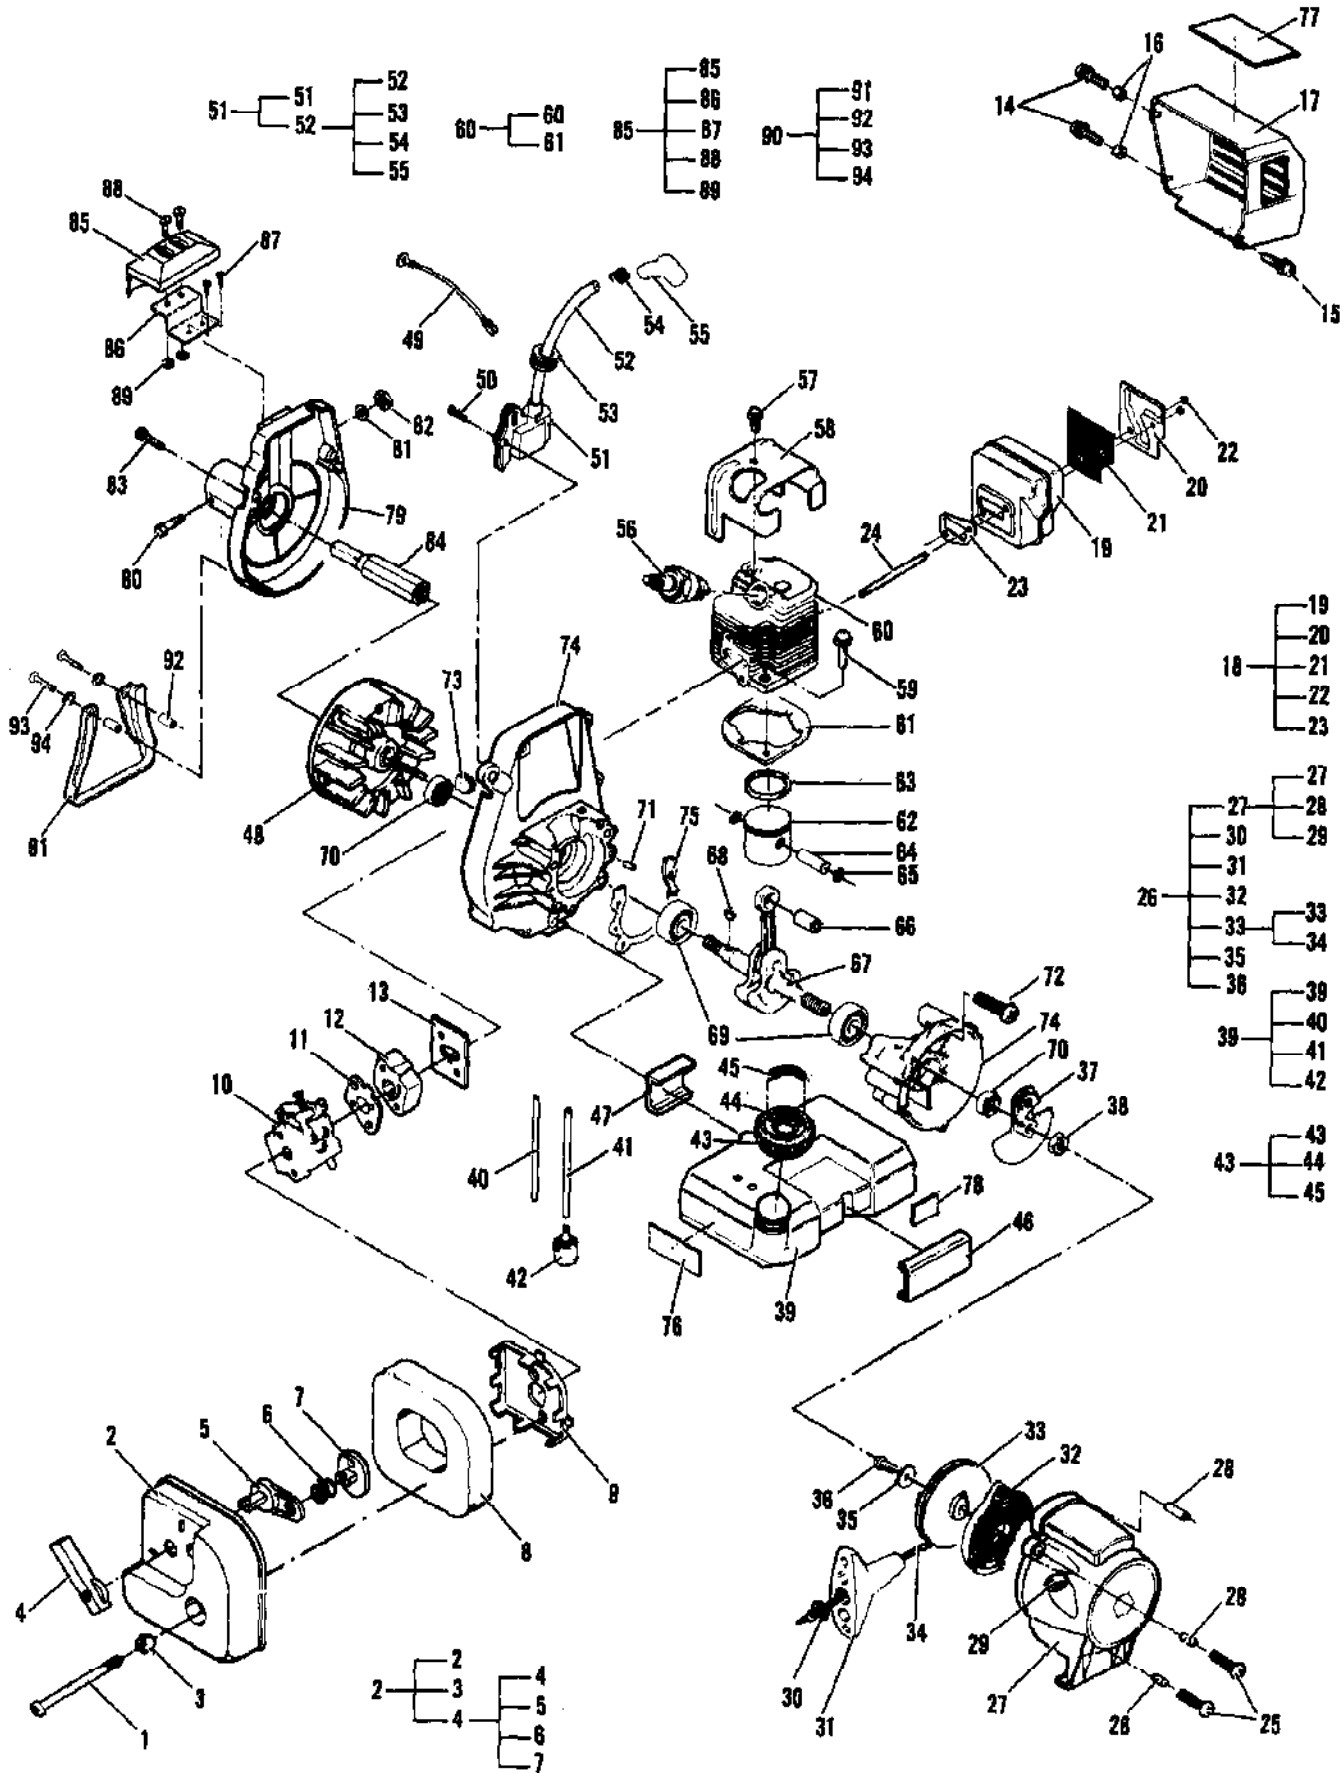

Ref #	Part Number	Qty	Description
1	224327	2	Screw, PN M5 x 69 TORX S.S.
2	223196	1	Cover Assembly, Choke
3	219023	2	Insert, A/C Cover
4	223520	1	Kit, Choke Knob
5		1	Lever, Choke Not available separately.
6	219016	1	Spring, Shutter
7		1	Plate Choke Shutter Not available separately.
8	219145	1	Filter, Air
9	222758	1	Box, Air
10			CARBURETOR/PRIMER ASY See "Carburetor Assembly" illustration and parts list.
11	224148	1	Gasket, Carburetor
12	223984	1	Insulator
13	223986	1	Gasket, Shield Insulator
14	219508	2	Screw, PAN M4 x 17 SEMS TORX
15	217669	1	Screw, PAN M4 x 25 TORX S
16	219079	2	Spacer, Muffler Shield
17	218962	1	Shield, Muffler
18	300629	1	Kit, Muffler
19	322011	1	Muffler Asy., Universal
20	322016	1	Plate, Deflector
21	322018	1	Screen, Spark Arrester
22	235642	2	Nut M5
23	215515	1	Gasket, Muffler
24	222480	2	Stud, Muffler
25	216022	2	Screw, PAN M4 x 23.4 TORX
26	224111	1	Starter Assembly
27	224110	1	Housing, Starter Assembly
28	219585	3	Spacer, Starter Housing
29	218932	1	Guide, Rope
30	218941	1	Washer, Nylon
31	216792	1	Handle, Starter
32	300474	1	Spring, Starter Rewind
33	216092	1	Drum/Rope Assembly
34	216093	1	Rope, Starter 36"
35	216590	1	Washer, Flat M4
36	215874	1	Screw, PN M4 x 9.5 TORX
37	225037	1	Starter Pawl Assembly
38	216583	1	Nut, Hex M8
39	222239	1	Tank Assembly, Fuel
40	222238	1	Hose, Fuel Return
41	217264	1	Hose, Fuel
42	216985	1	Pickup, Fuel
43	300700	1	Kit, Fuel Cap/Decal
44	211242	1	Decal (OPEN SLOWLY)
45	322250	1	Decal, Fuel Cap
46	217390	1	Cushion, Fuel Tank
47	217382	1	Cushion, Fuel Tank
48	222308	1	Flywheel
49	219383	1	Wire Assembly, Switch
50	216022	2	Screw, PN M4 x 23.4 TORX
51	219848-01	1	Ignition Assembly
52	223884	1	Kit, Spark Plug Wire
53	215533-01	1	Grommet, H/T Lead
54	102556	1	Connector