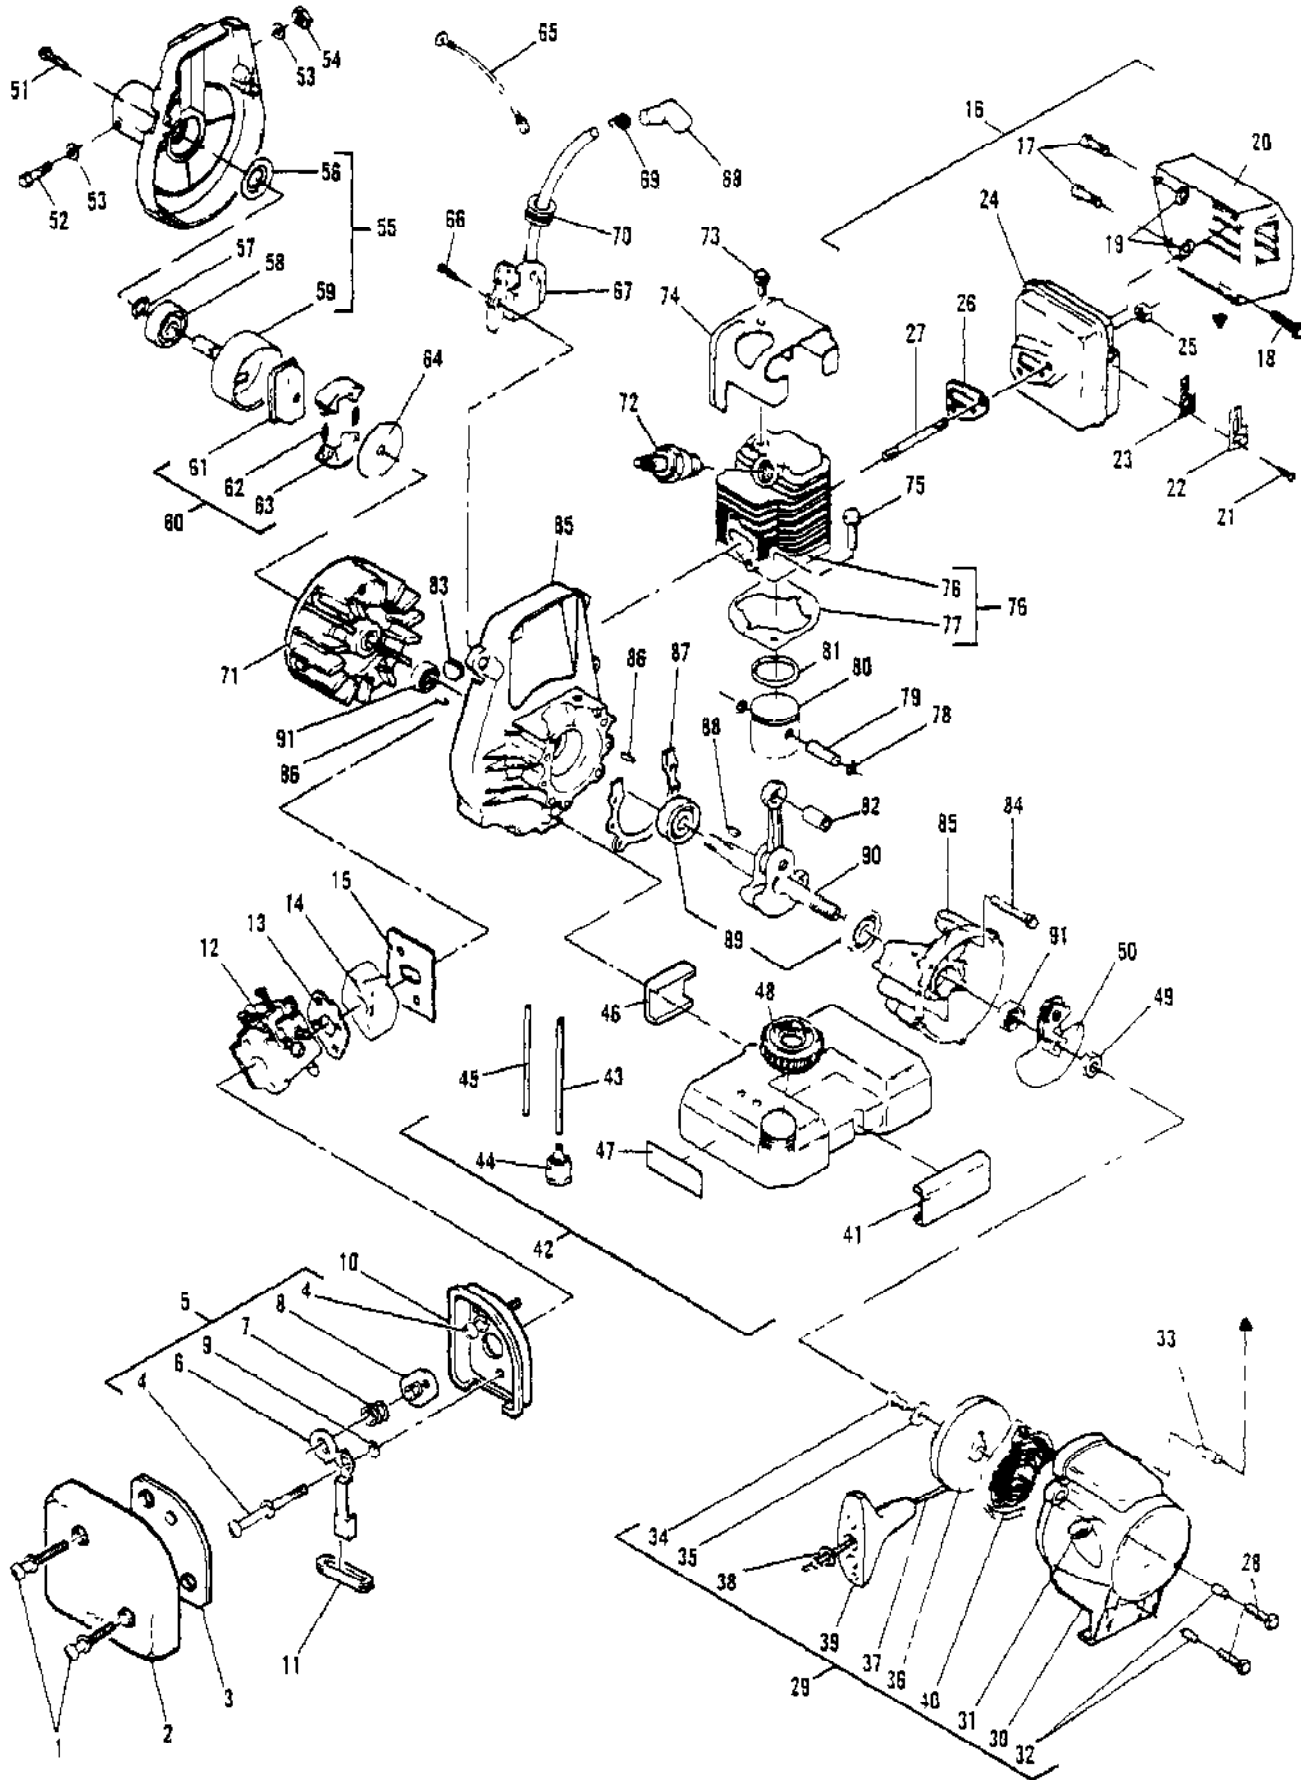

Ref #	Part Number	Qty	Description
1	217669	2	Screw - Pn M4 x 25 TORX S
2	215988	1	Cover Air Cleaner
3	217376	1	Filter Assembly - Air
4	224326	2	Screw - Pn M5 x 55 TORX SS
5	223730	1	Kit - Choke Assembly
6		1	Shutter - Choke Lever
7	219016	1	Spring - Shutter
8		1	Plate - Choke Shutter
9	215993	1	Spacer
10	216108	1	Air Box/Grommet Assembly
11	215992	1	Grommet - Choke
12		1	Carburetor Assembly See "Carburetor Assembly" illustration and parts list.
13	224148	1	Gasket Spacer
14	223984	1	Insulator - S/T
15	223986	1	Gasket - Shield Insulator
16	219963	1	Kit - Muffler/Shield
17	219508	2	Screw - Pn M4 x 17 SEMS TORX
18	217669	1	Screw - Pn M4 x 25 TORX S
19	219079	2	Spacer - Muffler Shield
20	218962	1	Shield - Muffler
21	219194	2	Screw Pn 5 - 20 x 438 ST
22	219150	1	Cover - Spark Arrestor Scr
23	219149	1	Screen - Spark Arrestor
24	219152	1	Muffler Assembly
25	222247	2	Nut Stud
26	215515	1	Gasket Muffler
27	222480	2	Stud - Muffler
28	216022	2	Screw - Pn M4 x 23.4 TORX
29	217388	1	Starter Assembly
30	223326	1	Housing - Starter Assembly
31	218932	1	Guide - Rope
32	219585	2	Spacer - Housing Starter
33	219584	1	Spacer - Muffler Shield
34	215874	1	Screw Pn M4 x 9.5 TORX
35	216590	1	Washer - Flat M4
36	216092	1	Drum/Rope Assembly
37	216093	1	Rope - Starter (36")
38	218941	1	Washer - Nylon
39	216792	1	Handle - Starter
40	217482	1	Spring - Starter
41	217382	1	Cushion Fuel Tank
42	222239	1	Tank Assembly - Fuel
43	217264	1	Hose Fuel
44	216985	1	Pickup - Fuel
45	222238	1	Hose - Fuel Return
46	217390	1	Cushion Fuel Tank
47	217383	1	Decal 40:1
48	222347-01	1	Cap Fuel
49	216583	1	Nut Hex MB
50	215525	1	Ratchet - Assembly
51	213177	4	Screw - Pn M4.2 x 18.5 TORX
52	217158	1	Screw Hx M5 x 35
53	216591	2	Washer - Flat M5
54	217159	1	Nut Hex M5