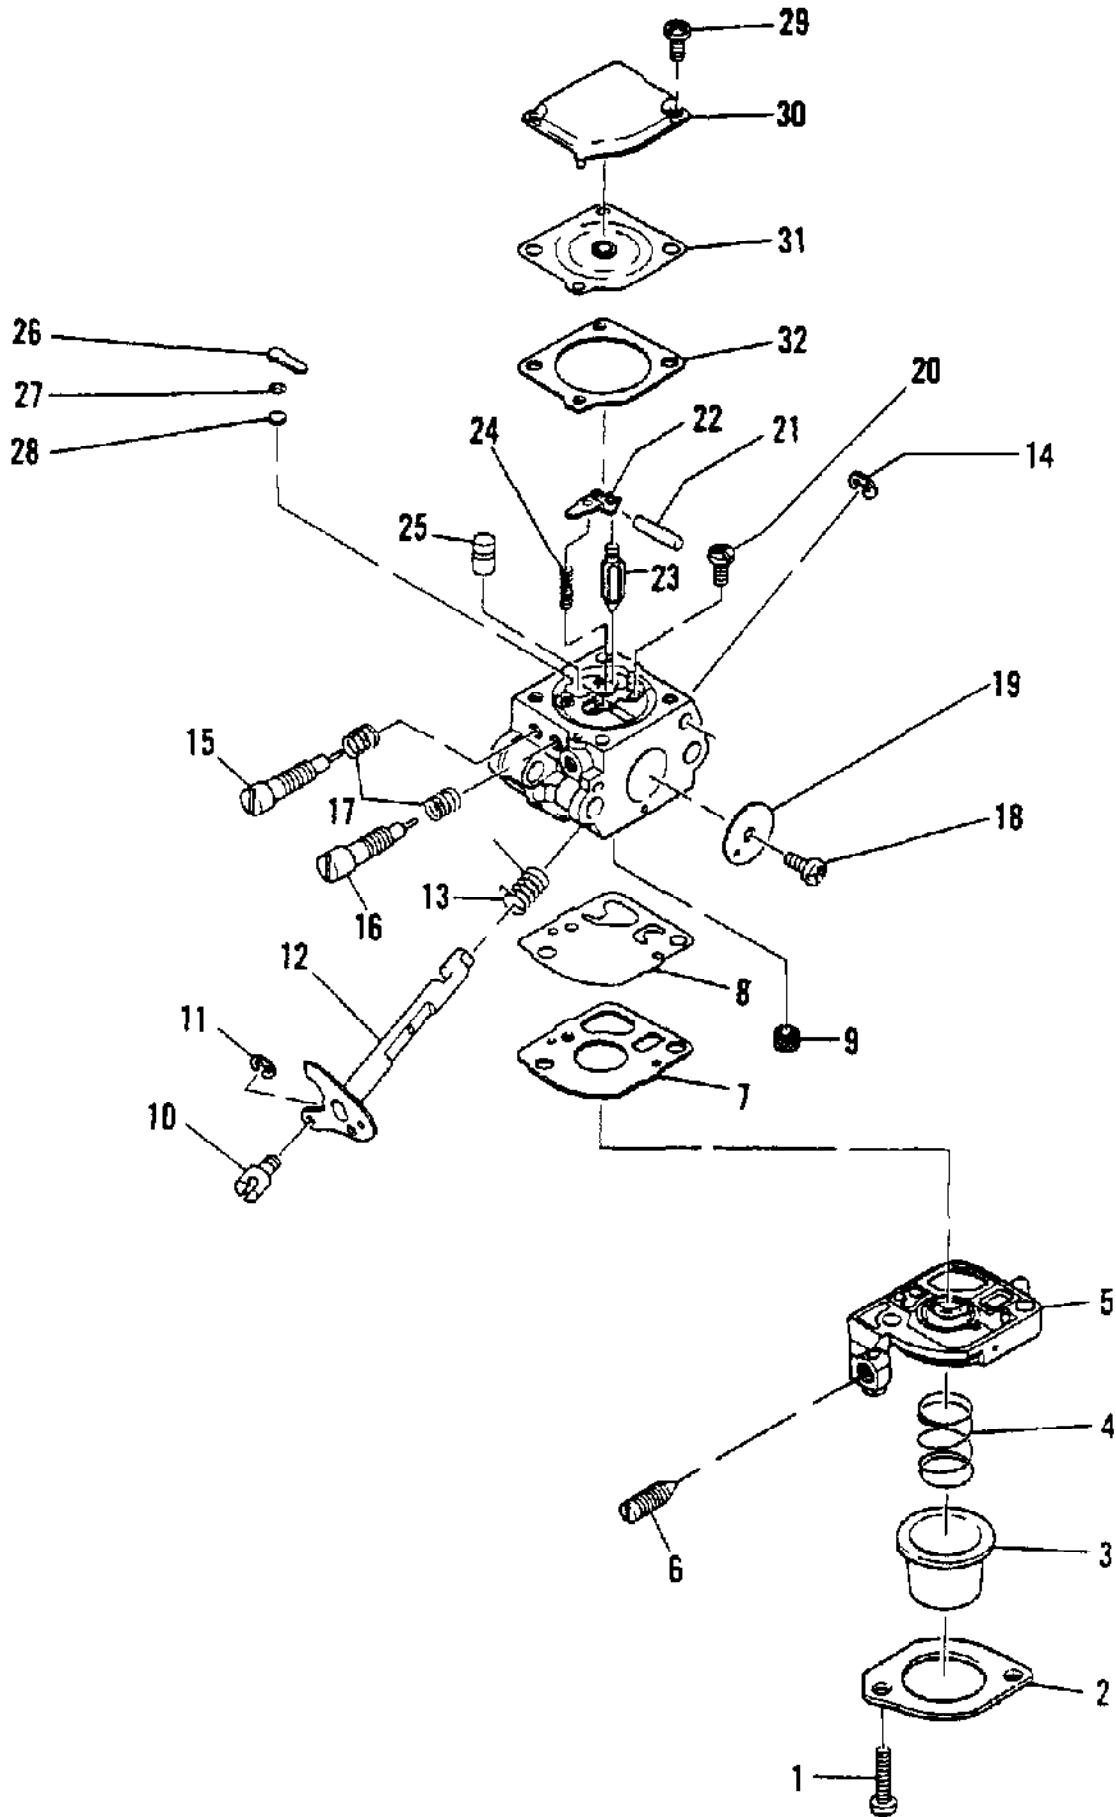

Ref #	Part Number	Qty	Description
	222209		Carburetor - Zama M16
1		2	Screw - Pump Cover Not available separately.
2		1	Retainer - Primer Not available separately.
3		1	Primer Not available separately.
4		1	Spring - Primer Not available separately.
5		1	Base Asy - Primer Not available separately.
6		1	Screw - Idle Adjustment Not available separately.
7		1	Gasket - Pump Not available separately.
8		1	Diaphragm - Pump Not available separately.
9		1	Strainer Not available separately.
10		1	Post Not available separately.
11		1	Ring-"E" Not available separately.
12		1	Shaft Asy - Throttle Not available separately.
13		1	Spring - Throttle Return Not available separately.
14		1	Ring-"E" Not available separately.
15		1	Screw - High Speed Adj. Not available separately.
16		1	Screw - Low Speed Adj. Not available separately.
17		2	Spring - Adj. Screws Not available separately.
18		1	Screw - Throttle Valve Not available separately.
19		1	Valve - Throttle Not available separately.
20		1	Screw - Pin Retaining Not available separately.
21		1	Pin - Metering Lever Not available separately.
22		1	Lever - Metering Not available separately.
23		1	Valve - Inlet Not available separately.
24		1	Spring - Metering Lever Not available separately.
25		1	Nozzle Asy - Check Valve Not available separately.
26		1	Plug - Welch Not available separately.
27		1	Retainer - Check Valve Not available separately.
28		1	Valve - Check Not available separately.
29		1	Screw - Metering Cover Not available separately.
30		1	Cover - Metering Chamber Not available separately.
31		1	Diaphragm Asy - Metering Not available separately.
32		1	Gasket - Metering Cover Not available separately.
	222404		Major Repair Kit
	222405		Gasket/Diaphragm Kit