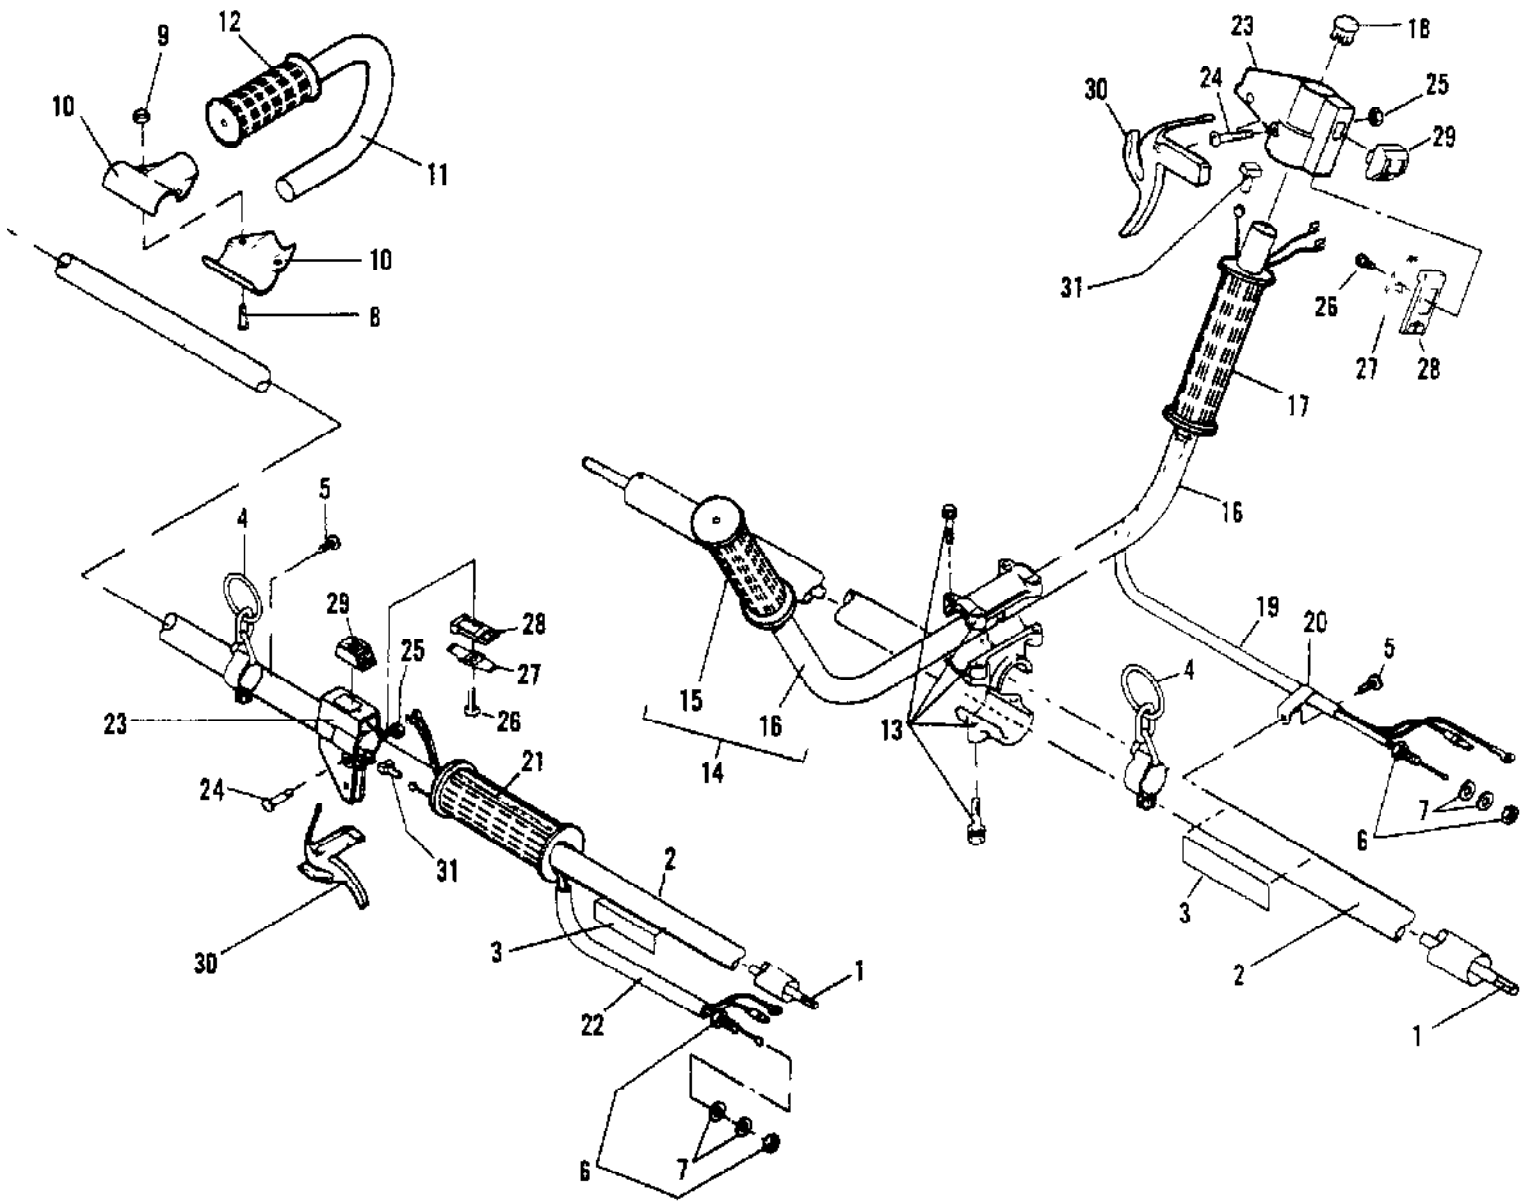

Ref #	Part Number	Qty	Description
1	217752	1	Shaft - Drive
	217753	1	Shaft - Drive
2	219964	1	Housing - Outer
	219965	1	Housing - Outer
3	219030	1	Decal - Warning
4	218002	1	Ring Asy - Harness
5		1	Bolt - M5 x 13 Not available separately.
6	217403	2	Nut - M6
7	216596	2	Washer - M6
8	217935	2	Screw - 10-24 x .50
9	218315	2	Nut - 10-24
10	217292	2	Clamp - Handle
11	218396	1	"J" Handle/Grip Asy
12	94212	1	Grip - Handle
13	217974	1	Clamp Asy
14	216868	1	Handle/Grip Asy
15	94212	1	Grip - Handle
16	216787	1	Handle
17	215322	1	Grip - Handle
18	218328	1	Plug - Handle
19	216372	1	Harness - Wiring
20	216788	1	Clip - Harness
21	216518	1	Grip - Shaft
22	215306	1	Harness - Wiring
23	216323	1	Housing - Trigger
	215317	1	Housing - Trigger
24	216027	1	Screw - M5 x 28.5
25	217159	1	Nut - Hex M6
26	110706	1	Screw - 8-18 x 1/2
27	215320	1	Contact - Switch
28	215319	1	Base - Switch
29	68846	1	Button - Switch
30	215318	1	Trigger - Throttle
31	215323	1	Guide