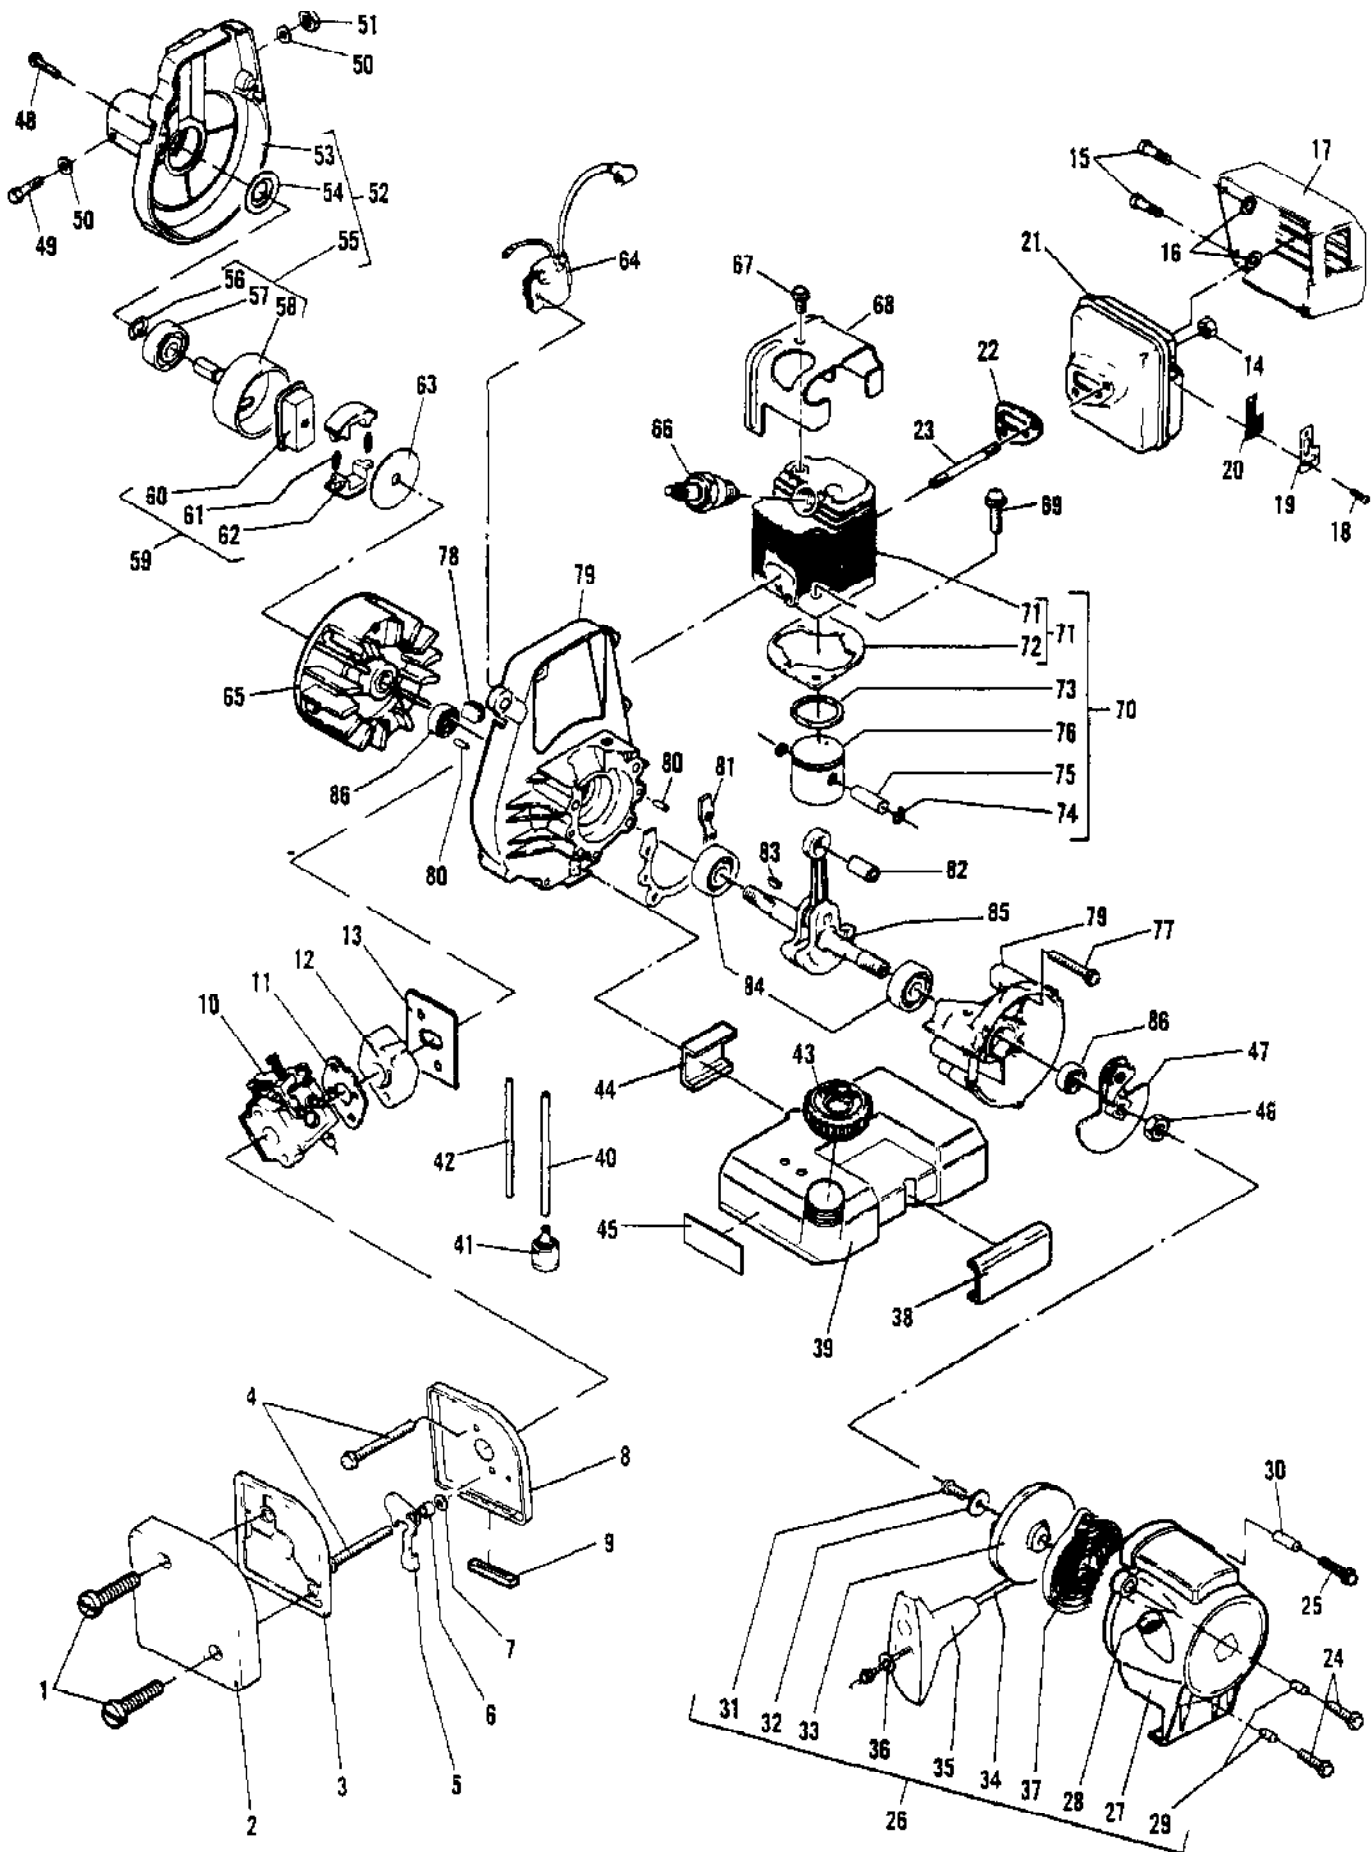

No
Diagram
Available

Parts List
Only

Ref #	Part Number	Qty	Description
	93770		Case 6 ounce Cans (48) McCulloch Two-Cycle 40:1
	85709		Case 1 quart Bottles (12) McCulloch Two-Cycle 40:1

Ref #	Part Number	Qty	Description
1	217752	1	Shaft - Drive
	217753	1	Shaft - Drive
2	219964	1	Housing - Outer
	219965	1	Housing - Outer
3	219030	1	Decal - Warning
4	218002	1	Ring Asy - Harness
5		1	Bolt - M5 x 13 Not available separately.
6	217403	2	Nut - M6
7	216596	2	Washer - M6
8	217935	2	Screw - 10-24 x .50
9	218315	2	Nut - 10-24
10	217292	2	Clamp - Handle
11	218396	1	"J" Handle/Grip Asy
12	94212	1	Grip - Handle
13	217974	1	Clamp Asy
14	216868	1	Handle/Grip Asy
15	94212	1	Grip - Handle
16	216787	1	Handle
17	215322	1	Grip - Handle
18	218328	1	Plug - Handle
19	216372	1	Harness - Wiring
20	216788	1	Clip - Harness
21	216518	1	Grip - Shaft
22	215306	1	Harness - Wiring
23	216323	1	Housing - Trigger
	215317	1	Housing - Trigger
24	216027	1	Screw - M5 x 28.5
25	217159	1	Nut - Hex M6
26	110706	1	Screw - 8-18 x 1/2
27	215320	1	Contact - Switch
28	215319	1	Base - Switch
29	68846	1	Button - Switch
30	215318	1	Trigger - Throttle
31	215323	1	Guide