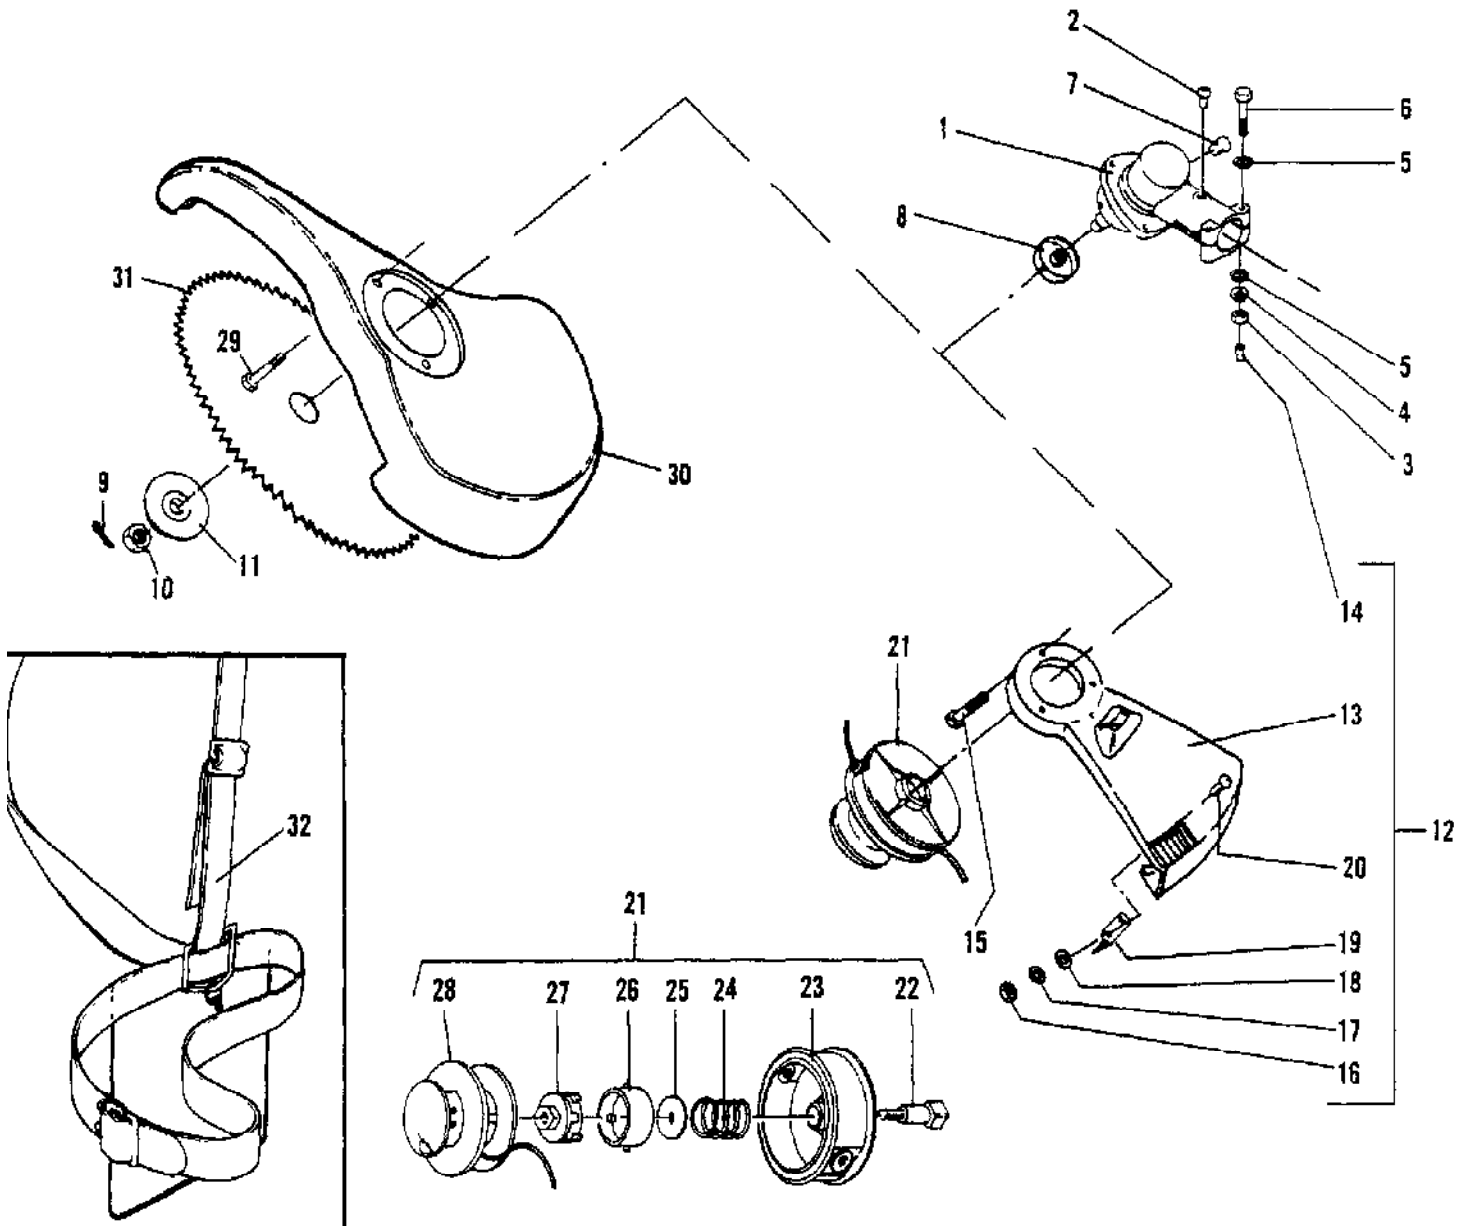

No
Diagram
Available

Parts List
Only

Ref #	Part Number	Qty	Description
	216822-01		Manual 2-Line Cutter Head
	217613-01		Manual Head/Shield Kit
	218198		Semi-Auto 2-Line Head
	218199		Semi-Auto 2-Line Head/Shield Kit
	216898		40' Line 095
	216899-01		1-Lb Bulk Line .095
	216900-01		5-Lb Bulk Line .095
	219043		Spark Plug
	216863		Spark Arrester Screen
	218301		Air Filter
	218201		Harness Kit
	217868		Debris Shield Kit
	218213		4-Tooth Weed/Grass Blade
	218212		3-Point Plastic Grass Blade
	218575		8-Tooth Blade/Guard Kit
	216513-01		8-Tooth Weed/Grass Blade
	218587		80-Tooth Brush Blade/Guard Kit
	216514-01		80-Tooth Metal Brush Blade

No
Diagram
Available

Parts List
Only

Ref #	Part Number	Qty	Description
	215439		Tool - Piston Driving
	215441		Tool - Clutch Puller
	215443		Plate - Pressure Test
	215444		Gasket - Intake Plate
	215445		Gasket - Exhaust
	217355		Wrench - 8/10mm
	216767		Lock - Spindle
	217585		Wrench - 17mm
	222785		Torx Drive T-25 (Cylinder)