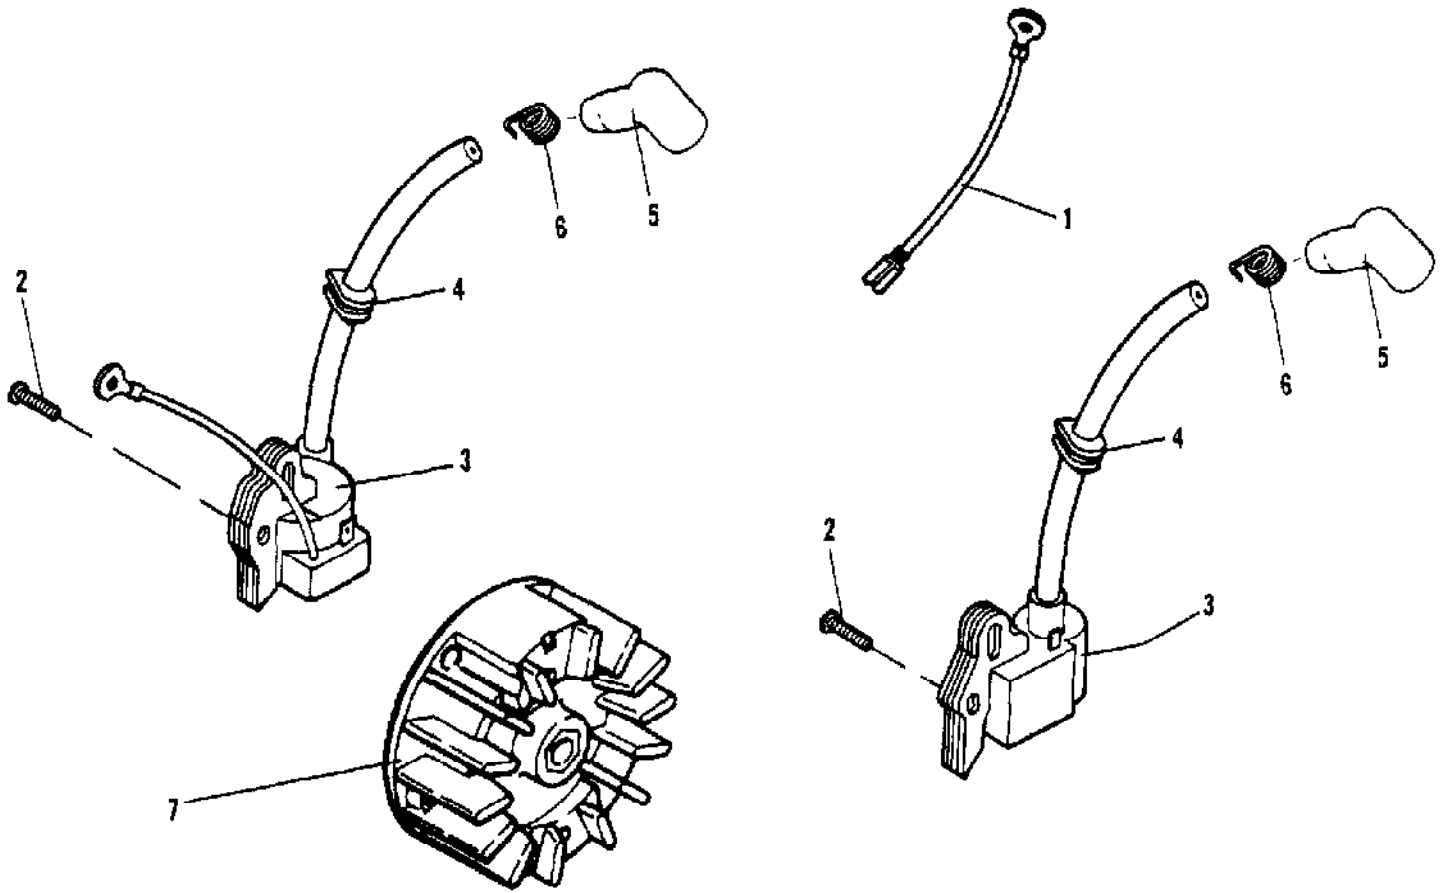

Ref #	Part Number	Qty	Description
1	219383	1	Wire Asy - Switch
2	216022	2	Screw - M4.2 x 18.5 12-16 in. lb. torque
3	219386	1	Ignition Asy (Black) Lamination Gap .009-.011
	219782	1	Ignition Asy (Cream) Lamination Gap .009-.011
4	215533	1	Grommet
5	95266	1	Boot - Spark Plug
6	102556	1	Connector
7	219951	1	Flywheel
	222308	1	Flywheel