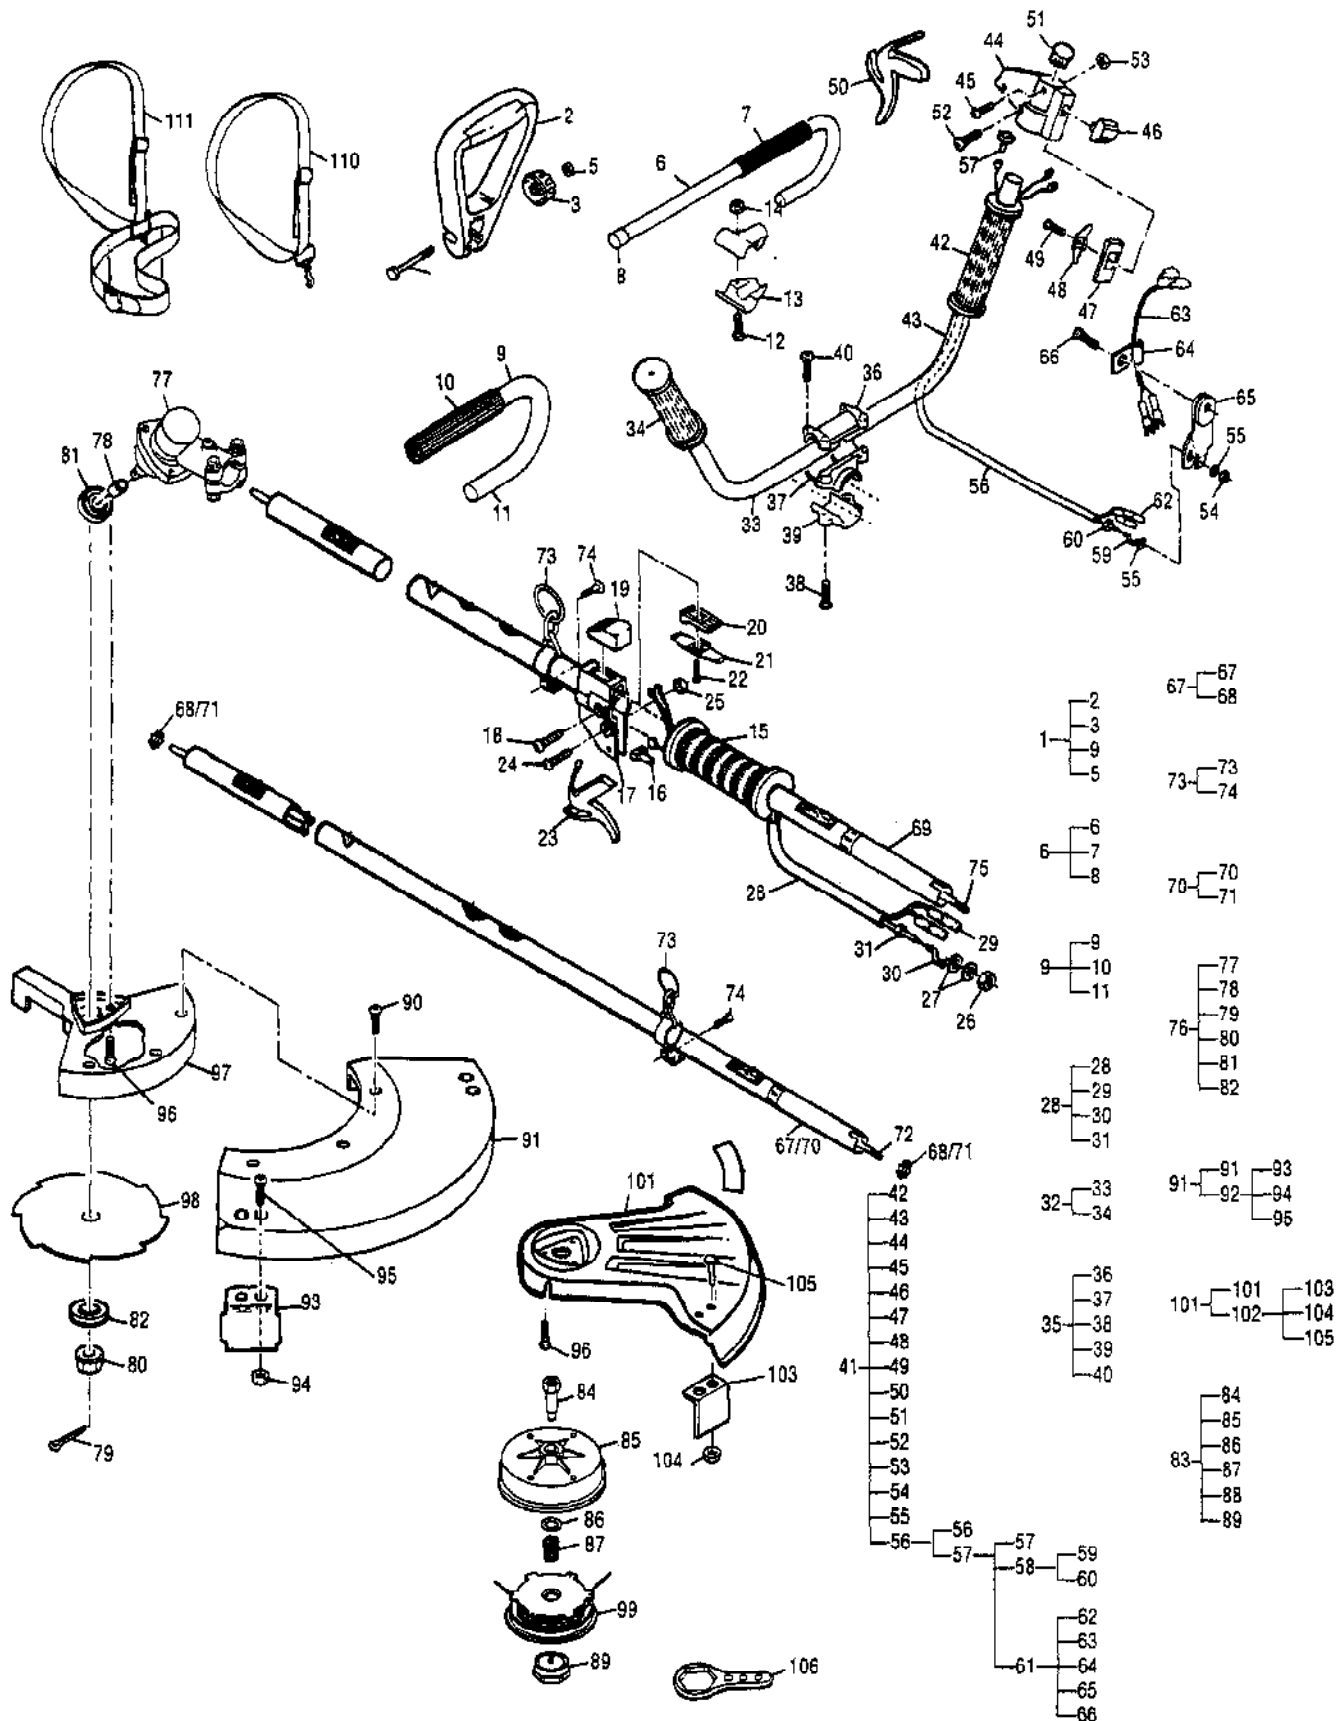

Ref #	Part Number	Qty	Description
1	300834	1	Handle, Delta Kit
2	37106-10	1	Assist Handle w/Cap Asy
3	322719	1	Knob
4	09075-99	1	Bolt, 1/4 in.-20 x 2.5 Hx Cap
5	13035-99	1	Nut, 1/4 in.-20 x .22 T
6	300541	1	Handle, J-Grip Asy w/Barrier Pole
7	322139	1	Grip
8	218328	1	Plug, Tubing
9	300540	1	Handle, J-Grip Asy
10	322139	1	Grip
11	218328	1	Plug, Tubing
12	217935	2	Screw, 10-24 x .5 Torx
13	217292	2	Clamp, Handle
14	218315	1	Nut
15	322137	1	Grip
16	215323	1	Guide
17	222795	1	Housing, Trigger Throttle
18	223200	1	Screw, Self Tapping, 10-16
19	68846	1	Button, Stop Switch
20	215319	1	Base, Stop Switch
21	215320	1	Contact, Switch
22	110706	1	Screw, 8-18 x .5
23	300361	1	Trigger, Throttle
24	216027	1	Screw, M5 x 28.5 Sems
25	217159	1	Nut, Hex M5
26	217403	1	Nut, Hex M6 x 1
27	216596	2	Washer, Flat M6
28	300682	1	Wire, Cable Asy
29		2	Wire, Terminal Asy Not available separately
30	322272	1	Cable, Throttle
31	217403	1	Nut, Hex M6x1
32	216868-01	1	Bar Asy, Handle
33		1	Bar, Handle Not available separately
34	94212	1	Grip, Handle
35	217974	1	Clamp Asy Not available separately
36		1	Clamp, Top Not available separately
37		1	Centerpiece Not available separately
38		2	Bolt, Hex M6 x 30.0 Not available separately
39		1	Clamp, Bottom Not available separately
40		4	Bolt, Hex M5 x 25 Not available separately
41	300549-02	1	Handle Asy/Trigger
42	215322	1	Grip
43	323721	1	Bar, Handle
44	222794	1	Housing, Trigger throttle
45	223200	1	Screw, Self Tapping, 10-16
46	68846	1	Button, Stop Switch
47	215319	1	Base, Stop Switch
48	215320	1	Contact, Switch
49	110706	1	Screw, 8-18 x .5
50	300361	1	Trigger, Throttle
51	218328	1	Plug, Tubing
52	216027	1	Screw, M5 x 28.5 Sems
53	217159	1	Nut, Hex M5
54	217403	1	Nut, Hex M6 x 1
55	216596	2	Washer, Flat M6