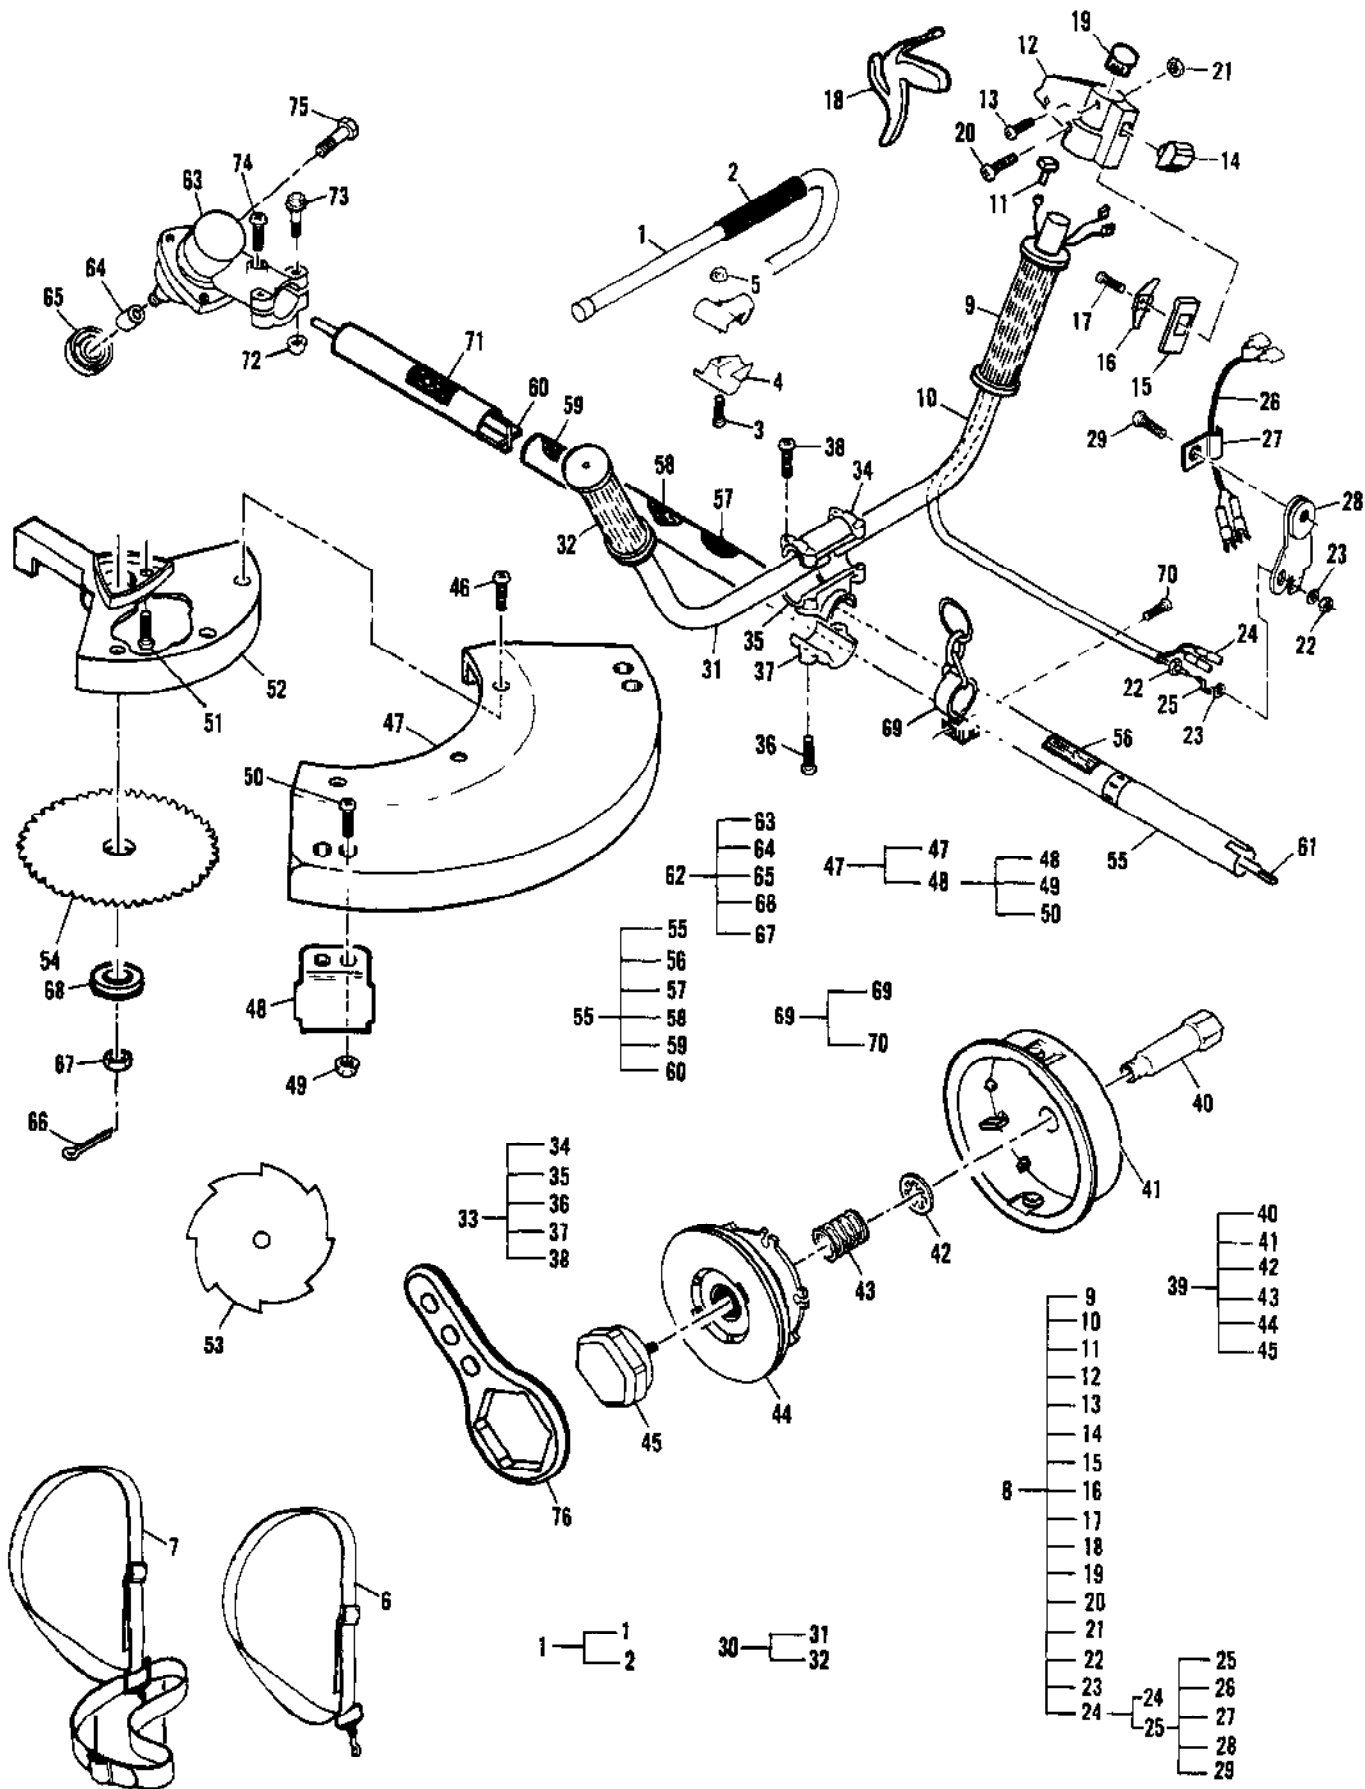

Ref #	Part Number	Qty	Description
1	300541	1	Handle Assembly, Barrier
2	322139	1	Grip
		1	Plug Not available separately.
3	217935	2	Screw, 10-24 x .50 Torx
4	217292	2	Clamp, Handle
5	218315	2	Nut
6	224083	1	Harness
7	217956	1	Harness Assembly
8	300549-02	1	Handle Asy w/Trigger
9	215322	1	Grip
10	216787	1	Bar, Handle
11	215323	1	Guide
12	222794	1	Housing, Trigger Throttle
13	223200	1	Screw, Self Tap, 10-16
14	68846	1	Button, Stop Switch
15	215319	1	Base, Stop Switch
16	215320	1	Contact, Switch
17	110706	1	Screw, 8-18 x .50
18	300361	1	Trigger, Throttle
19	218328	1	Plug, Tubing
20	216027	1	Screw, M5 x 28.5 SEMS
21	217159	1	Nut, Hex M5
22	217403	2	Nut, Hex M6 x 1.0
23	216596	2	Washer, Flat M6
24	300673	1	Kit, Wire/Cable
25	300825	1	Kit, Wire Assy
26	300679	1	Wire Harness, Ignition
27	322291	1	Clip
28	322578	1	Bracket, "T" Cable
29	111060	1	Screw, 10-24 x 1.38 TR HD Tap
30	216868-01	1	Bar Assembly, Handle
31			Bar, Handle Not available separately.
32	94212	1	Grip, Handle
33	217974	1	Clamp Assembly
34		1	Clamp, Top Not available separately.
35		1	Centerpiece Not available separately.
36	216782	2	Bolt, Hex M6 x 30.0
37		1	Clamp, Bottom Not available separately.
38	216781	4	Bolt, Hex M5 x 25.0
39	300078-01	1	Stringhead Asy (Mc-L/LT)
40	322106	1	Stud, Left Hand Thread
41	300091	1	Housing/Eyelet Assembly
42	111073	1	Ring, Retainer
43	322626	1	Spring, Left
44	300550-01	1	Spool Asy w/.095 Line
45	225167-01	1	Knob Assembly, Left
46	217935	3	Screw, 10-24 x .50 (Torx)
47	300318	1	Kit, Grass Shield (unassem.)
48	300626	1	Kit, Knife
49	216682	2	Nut, Lock 10-24 Hex
50	217935	2	Screw, 10-24 x .50 Torx
51	224175	3	Screw, M6 x 15
52	224177-01	1	Shield, Blade
53	216513-02	1	Blade, Brush 08 Tooth
54	216514-02	1	Blade, Brush 80 Tooth