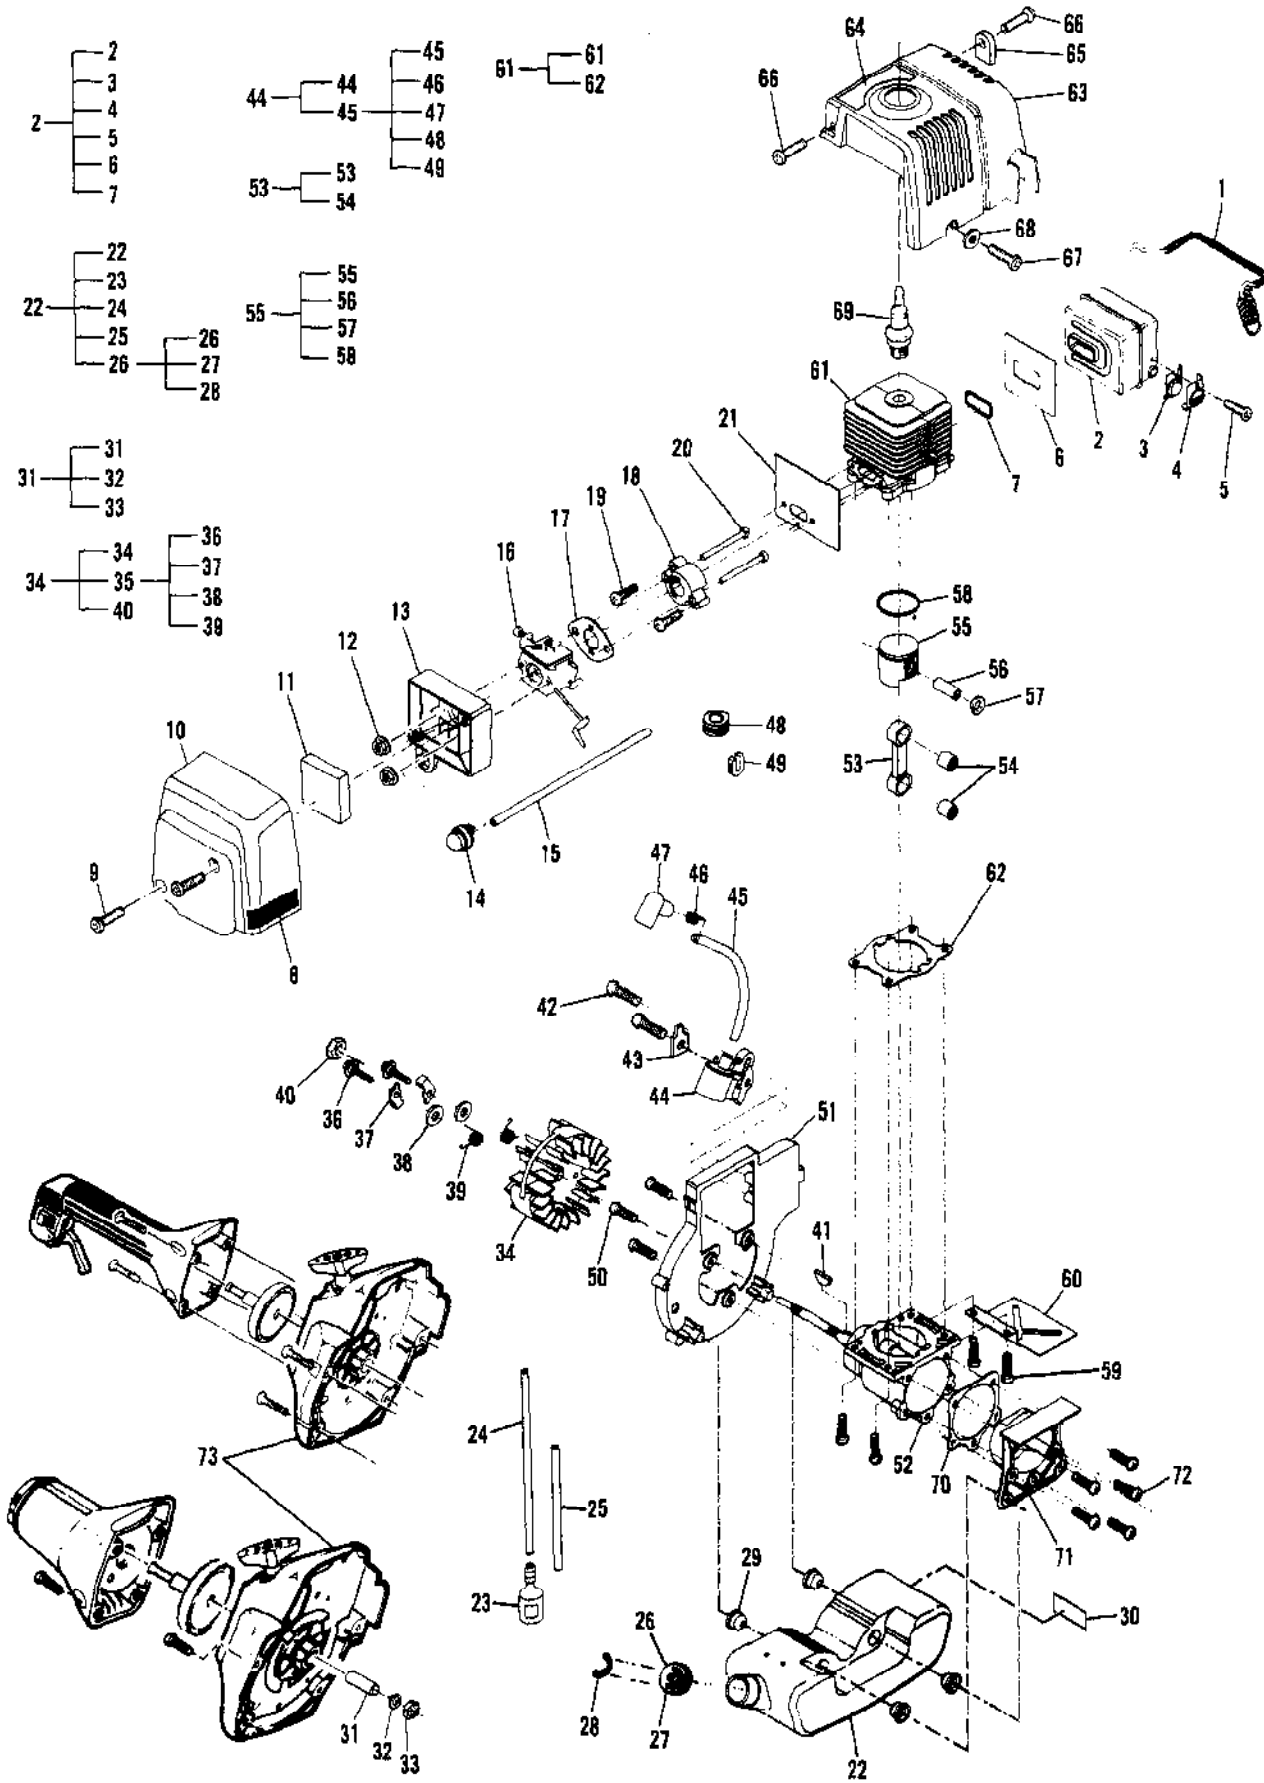

Ref #	Part Number	Qty	Description
1	224044	1	Spring, Muffler
2	300628	1	Kit, Muffler
3	224040	1	Screen, Spark Arrester
4	322032	1	Cover, Spark Arrester
5	111072	1	Screw, 8-18 x .31 PN HD Torx
6	224228	1	Gasket, Muffler
7	224922	1	Gasket, Exhaust Port
8	322478	1	Label, Choke
9	111055	2	Screw, 10-14 x .625
10	300302	1	Cover, Air Cleaner - Grey
11	224239	1	Filter, Air
12	111058	2	Nut, 10-24 Flange / Hex
13	224238	1	Box, Air
14	224242-01	1	Primer, Remote
15	225163	1	Hose, Fuel Return
16		1	CARBURETOR W/CHOKE See "Carburetor Assembly" illustration and parts list.
17	218933	1	Gasket, Carburetor
18	224041	1	Manifold, Carburetor
19	111053	2	Screw, 10-24 x .88
20	111057	2	Screw, 10-24 SPL
21	322031	1	Gasket, Manifold
22	300871	1	Kit, Fuel Tank / Cap (Blk)
23	216985	1	Pickup, Fuel
24	225162	1	Hose, Fuel
25	225163	1	Hose, Fuel Return
26	300700	1	Kit, Fuel Cap/Decal
27	211242	1	Decal, (OPEN SLOWLY)
28	322250	1	Decal, Fuel Cap
29	322105	4	Isolator, Fuel Tank
30	322100	1	Label, Storage
31	301114	1	Kit, Spacer Clutch
32	322847	1	Nut, Hex 7/16-20
33	322844	1	Washer, Shaft
34	300827	1	Kit, Flywheel
35	301019	1	Kit, Pawls/Flywheel
36	111090	2	Screw, Starter Pawl 12-24 LH
37	322320	2	Pawl, Starter
38	93469	2	Washer, Starter Pawl
39	223339	2	Spring, Starter Pawl
40	322847	1	Nut, Hex 7/16-20
41	102164	1	Key, Flywheel
42	111053	2	Screw, 10 24 x 88
43	300321	1	Terminal Tab
44	219848-01	1	Ignition Assembly
45	223884	1	Kit, Spark Plug Wire
46	102556	1	Connector, Spark
47	95266	1	Boot, Spark Plug
48	215533-01	1	Grommet, H/T Lead See Item 21 on "Starter Housing/Clutch Assembly" illustration and parts list.
49	110995	1	Grommet, S/Plug Wire
50	111054	3	Screw, 10-24 x .625
51	224042	1	Shroud, Engine (Machined)
52	300766	1	Crankcase / Shaft Assembly CD