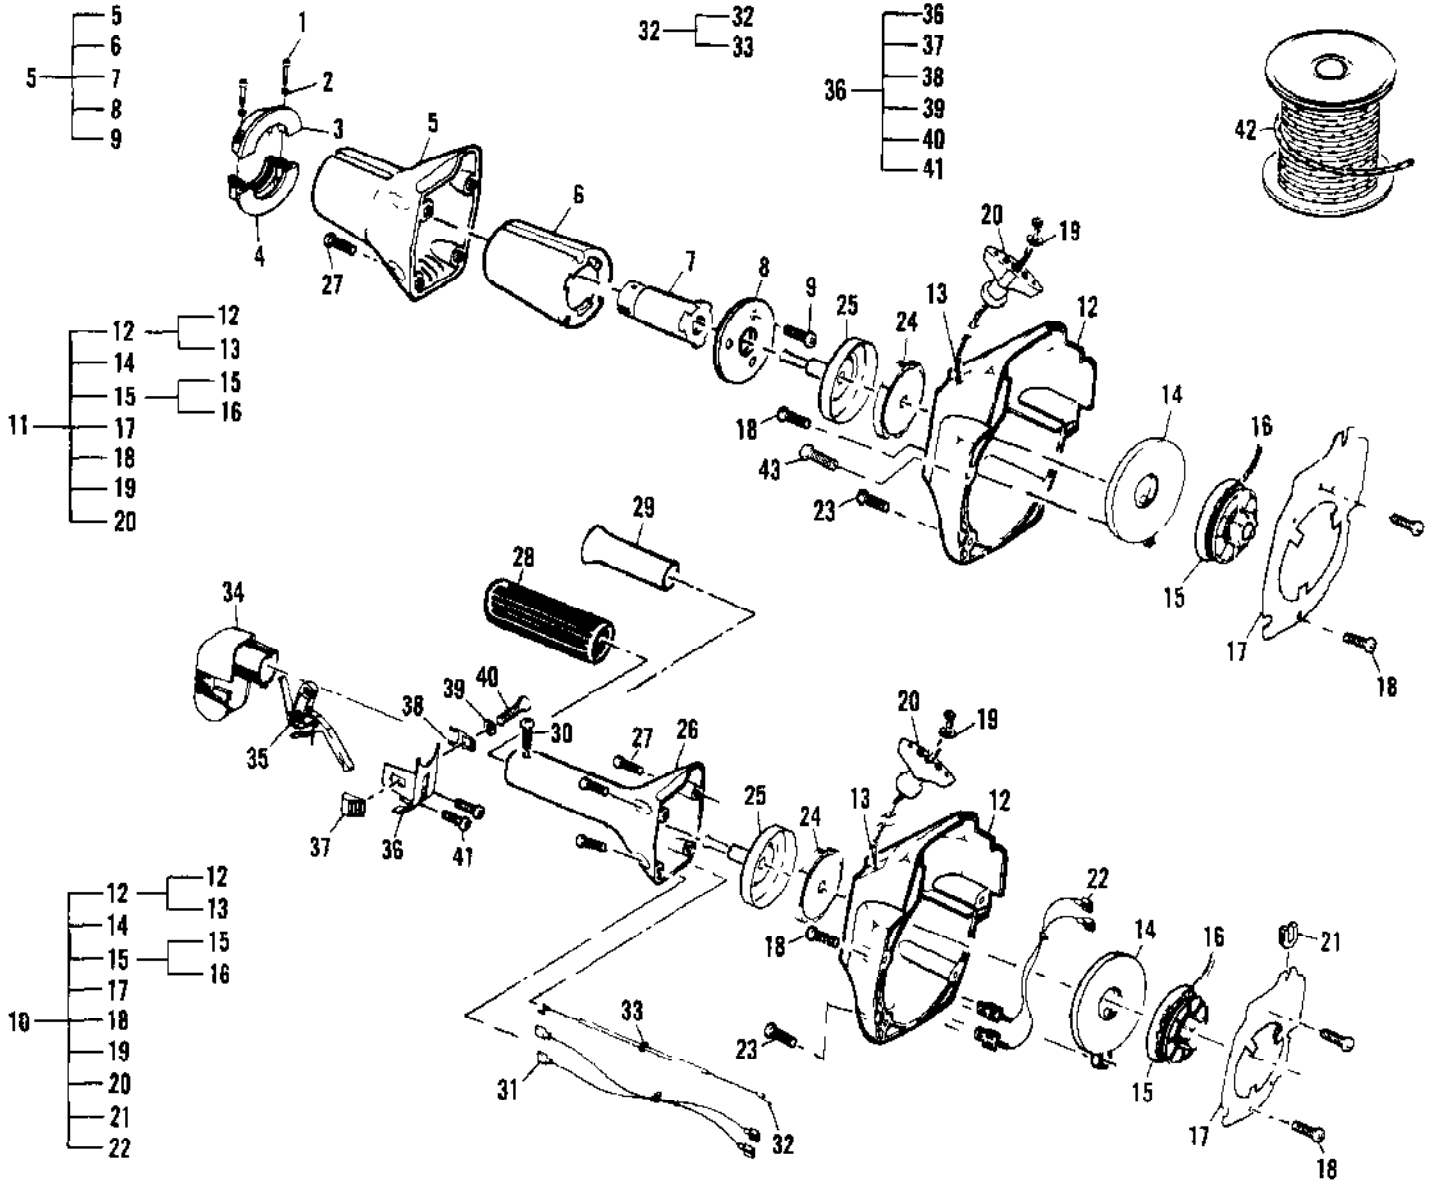

Ref #	Part Number	Qty	Description
	224033-02		Carburetor w/Choke Walbro WT231A
	224033-01		Carburetor w/Choke Zama M29
1		1	Ring, Screen Retainer
2		1	Ring, Shaft Retainer
3		1	Lever, Throttle
4		1	Cover, Metering Lever
5	300456	1	Cover, Fuel Pump
5	300072	1	Cover, Fuel Pump
6		1	Shaft Assembly, Throttle
7		1	Valve, Throttle
8		1	Shaft Assembly, Choke
9		1	Valve, Choke
10		1	Valve, Inlet Needle
11		1	Seat Assembly, Check Valve
12		1	Plug, Cup 5mm
13		1	Plug, Welch 5/16
14		1	Ball, Choke Friction
15		1	Gasket, Metering Diaphragm
16		1	Gasket, Fuel Pump
17		1	Diaphragm, Fuel Pump
18		1	Diaphragm Assembly, Metering
19		3	Screw, Valve
20		1	Screw Metering Lever Pin
21		1	Screw, Pump Cover
22		1	Screw, Idle Adjust Kit
23		4	Screw, Metering Cover
24		1	Spring, Choke Friction
25		1	Spring, Idle Needle
26		1	Spring, High Speed Needle
27		1	Spring, Throttle Return
28		1	Spring, Metering Lever
29		1	Needle, High Speed
30		1	Needle, Idle
31		1	Screen, Check Valve
32		1	Screen, Fuel Inlet
33		1	Pin, Metering Lever
34		1	Lever, Metering
	300457		Kit, Carburetor Repair
	224460		Kit, Gasket/Diaphragm
	322363		Kit, Choke Lever
	300454		Kit, Carburetor Repair
	300473		Kit, Gasket/Diaphragm
	322358		Kit, Choke Lever