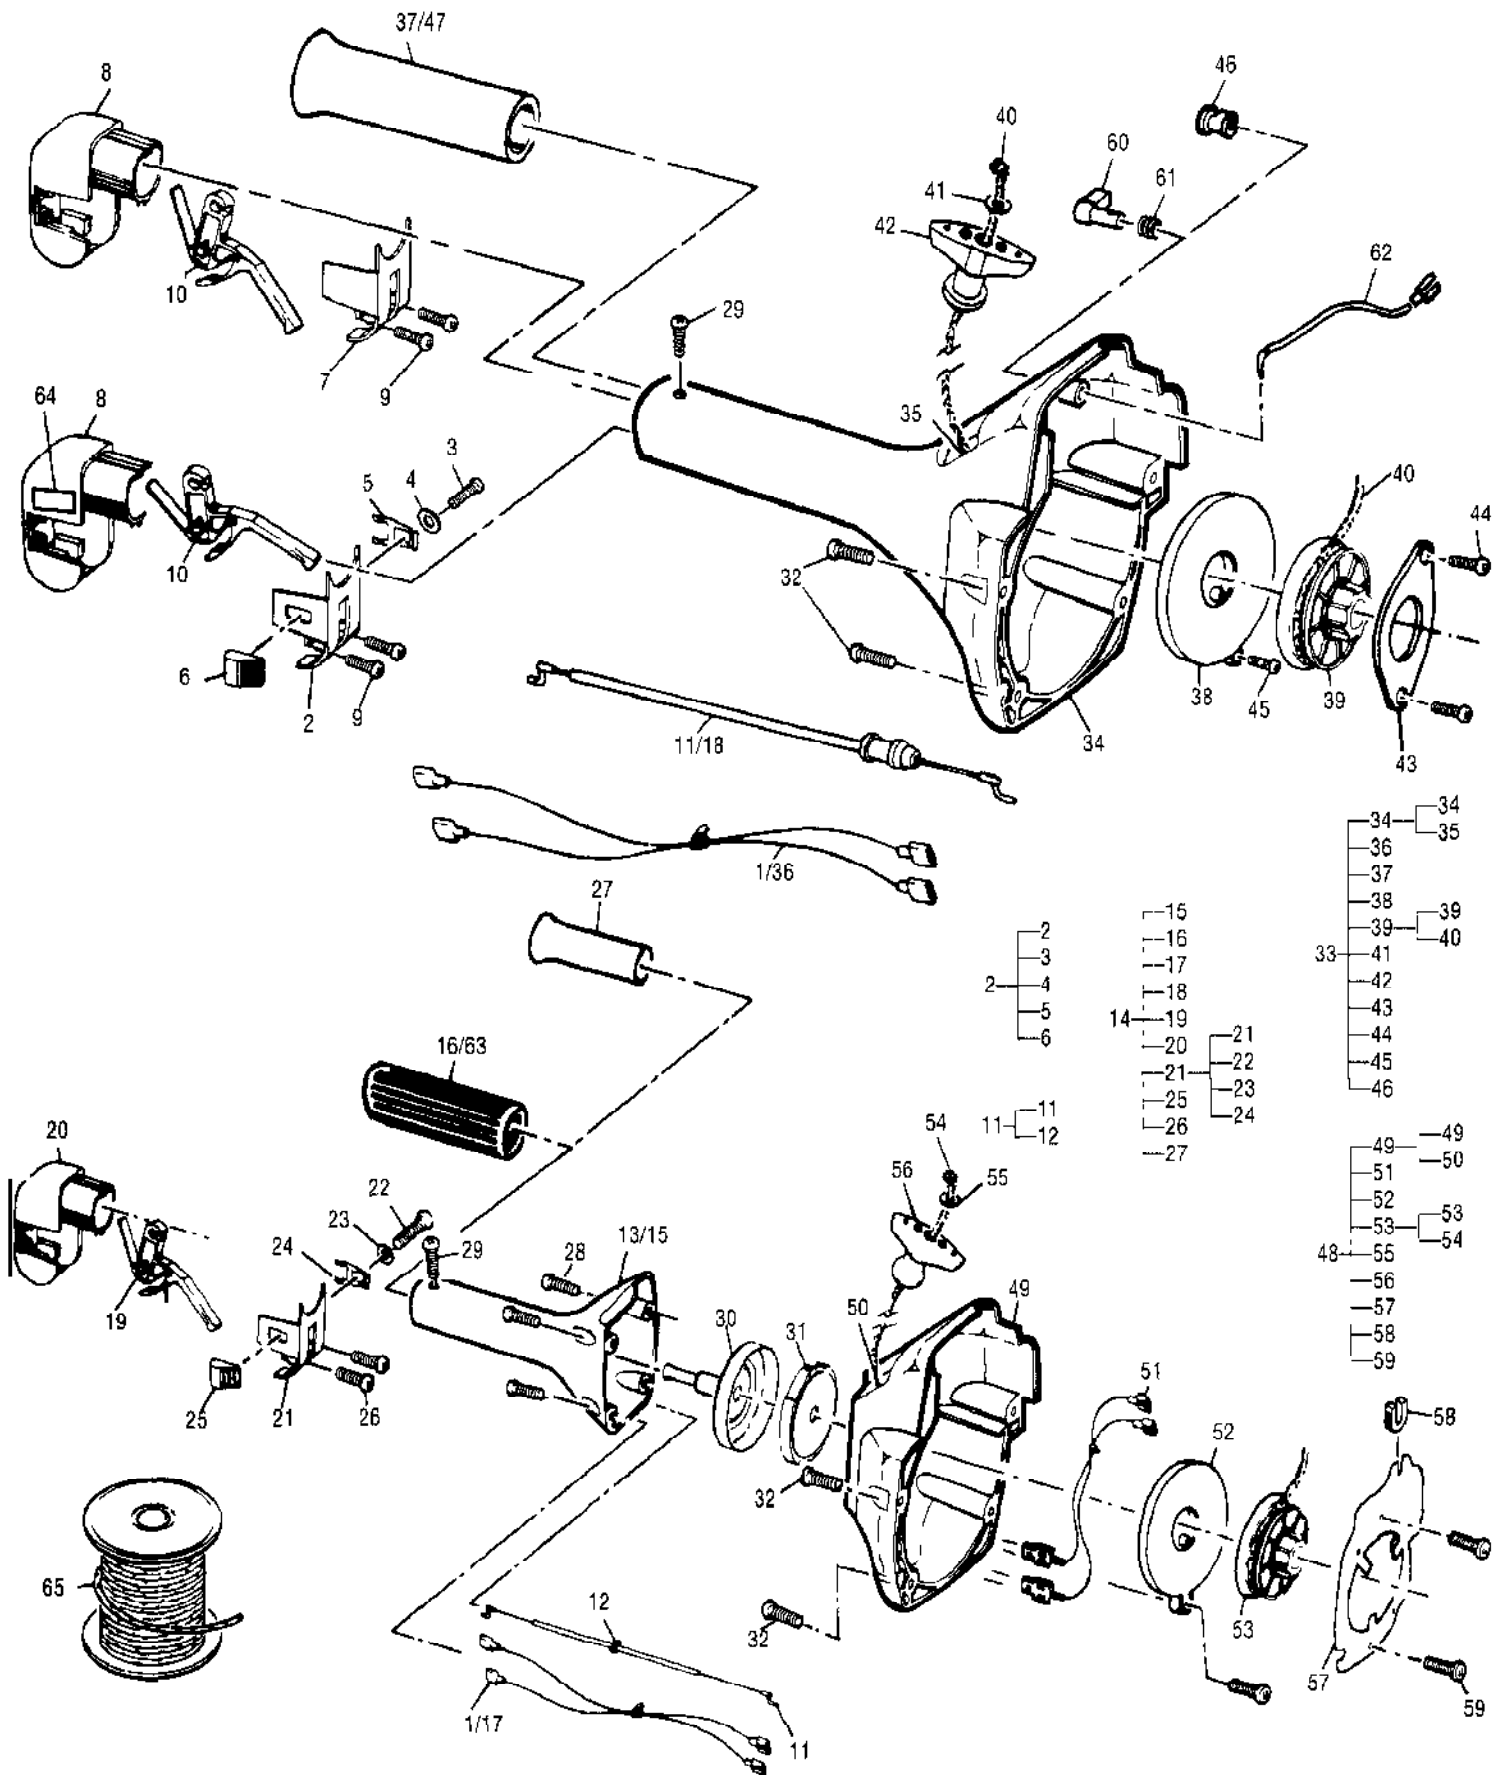

Ref #	Part Number	Qty	Description
69	32243790	1	Plate, C'case, Coated Finish New Part.
70	111065	5	Screw, 10-24 x .688 Tri Rnd Torque to 35-40 IN/LBS Loctite 242 required
71	322240	1	Label, Choke (Vertical)
72	322480	1	Label, Staring Inst (Eng) For models with slide to stop switch.
73		1	Starter/Clutch Housing Asy. See "Starter/Clutch Housing Assembly" Illustration and Parts List.

PN 111124 - T-27 Torx Dr 3 5 in

PN 222785 - T-25 Torx dr 3 5 in

PN 217720 - Torx Dr Set

PN 323754 - Torx Dr Set of 6
Bit Sizes Tx 10 15 20 25 27 30

PN 323330
Ignition Tester

PN 215432-01
Pressure Test Tool

PN 91424
Tachometer

Ref #	Part Number	Qty	Description
111124	111124		T-27 Torx Dr 3.5 in.
222785	222785		T-25 Torx dr 3.5 in.
217720	217720		Torx Or Set
323754	323754		Torx Dr Set of 6 Bit Sizes: Tx 10,15,20,25,27,30
323330	323330		Ignition Tester
21543201	21543201		Pressure Test Tool
91424	91424		Tachometer

Ref #	Part Number	Qty	Description
1	300834	1	Handle, Delta Kit
2	3710610	1	Assist Handle w/Cap Asy
3	322719	1	Knob
4	0907599	1	Bolt, 1/4 in.-20 x 2.5 Hx Cap
5	1303599	1	Nut, 1/4 in.-20 x .22 T
6	300540	1	Handle, J-Grip Asy
7	322139	1	Grip
8	218328	1	Plug, Tubing
9	215337	2	Clamp, Handle
10	217935	2	Screw
11	218315	2	Nut, 10-24
12	300651	1	Kit, Stringhead, Small
13	322025	1	Housing/Eyelet Asy w/Collar
14	324089	1	Spring, McC Stringhead
15	300688	1	Kit, Line on Spool, M-Sm
16	300736	1	Kit, Knob Asy, Small
17	300429	1	Housing Asy, Outer, 44"
17	300424	1	Housing Asy, Outer, 48"
18	223412	2	Clip, Spring External
19	301023	1	Shaft, Flex, 41"
19	215324	1	Shaft, Flex, 48"
20	224062	1	Shield Asy, Grass, R, 17in.
21	300626	1	Kit, Knife
22	22449701	1	Cutter
23	216682	2	Nut, Lock 10-24 Hex
24	217935	2	Screw, 10-24 x 50 Torx
25	300317	1	Shield Asy, Grass, 90ø
26	224499	1	Spacer
27	300626	1	Kit, Knife
28	22449701	1	Cutter
29	216682	1	Nut, Lock 10-24 Hex
30	217935	2	Screw, 10-24 x .50 Torx
31	216595	1	Screw, M6 x 1.0 Hex
32	111102	1	Nut, Wing M6 x 1.0
33	322344	1	Wrench, Stringhead
35			UNKNOWN