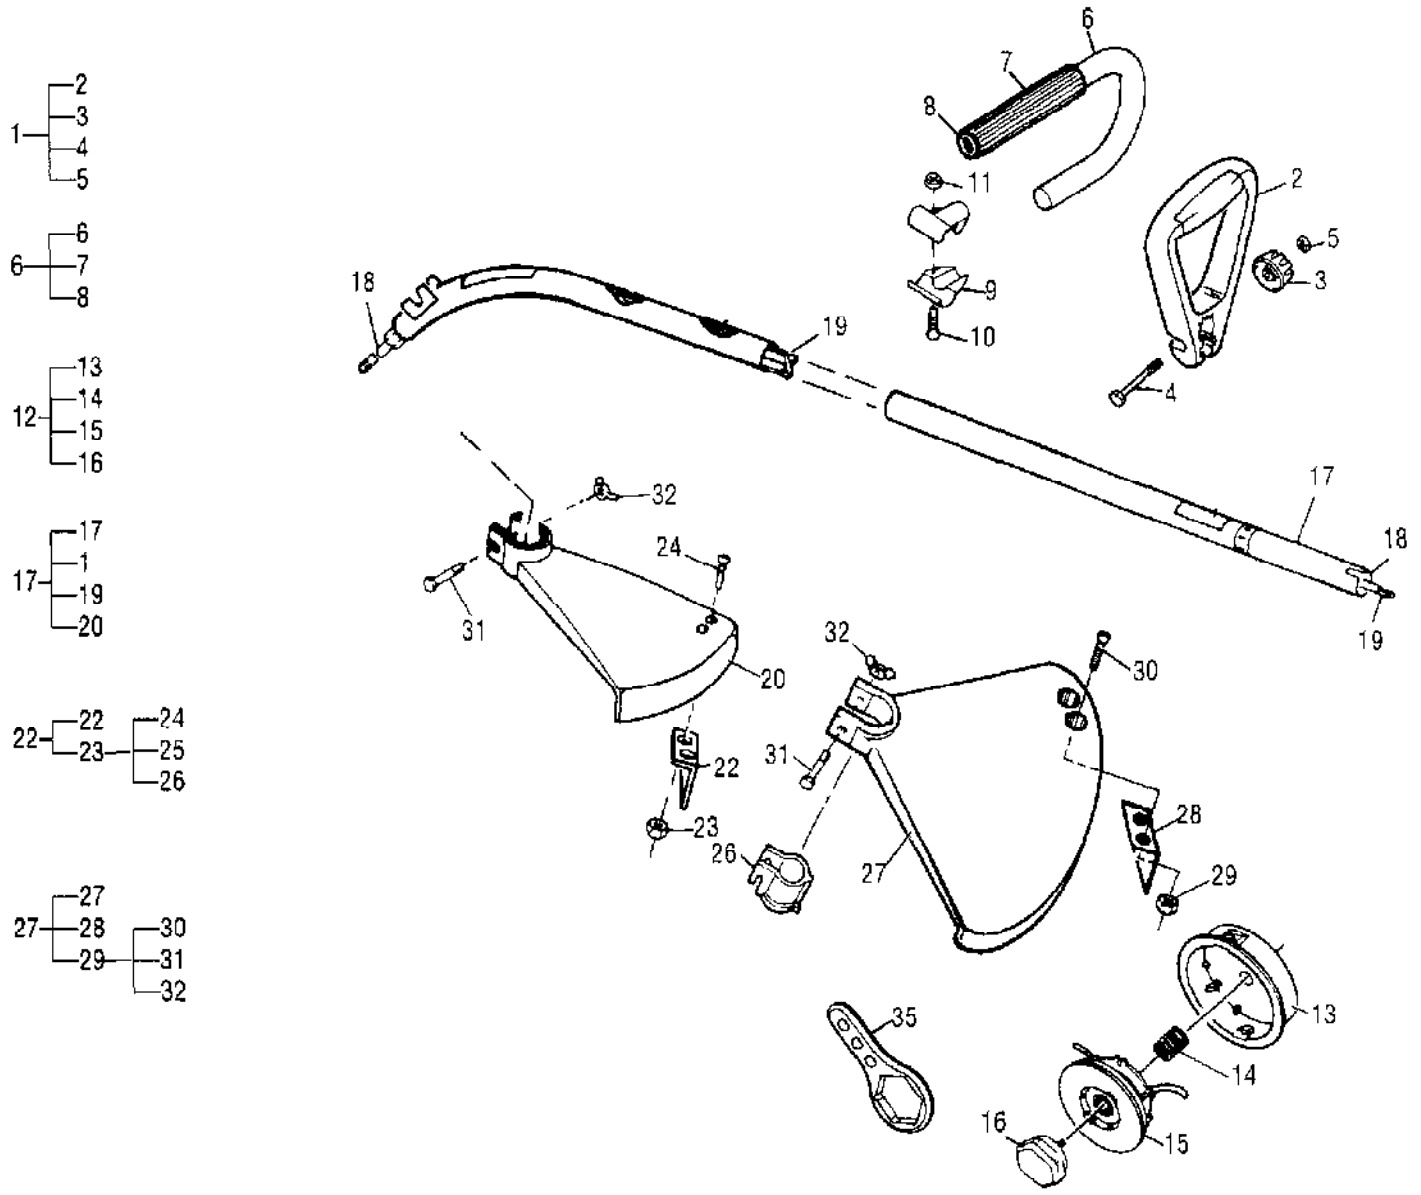

Ref #	Part Number	Qty	Description
69	32243790	1	Plate, C'case, Coated Finish New Part.
70	111065	5	Screw, 10-24 x .688 Tri Rnd Torque to 35-40 IN/LBS Loctite 242 required
71	322240	1	Label, Choke (Vertical)
72	322480	1	Label, Staring Inst (Eng) For models with slide to stop switch.
73		1	Starter/Clutch Housing Asy. See "Starter/Clutch Housing Assembly" Illustration and Parts List.

PN 111124 - T-27 Torx Dr 3 5 in

PN 222785 - T-25 Torx dr 3 5 in

PN 217720 - Torx Dr Set

PN 323754 - Torx Dr Set of 6
Bit Sizes Tx 10 15 20 25 27 30

PN 323330
Ignition Tester

PN 215432-01
Pressure Test Tool

PN 91424
Tachometer

Ref #	Part Number	Qty	Description
111124	111124		T-27 Torx Dr 3.5 in.
222785	222785		T-25 Torx dr 3.5 in.
217720	217720		Torx Or Set
323754	323754		Torx Dr Set of 6 Bit Sizes: Tx 10,15,20,25,27,30
323330	323330		Ignition Tester
21543201	21543201		Pressure Test Tool
91424	91424		Tachometer

Ref #	Part Number	Qty	Description
1	300834	1	Handle, Delta Kit
2	3710610	1	Assist Handle w/Cap Asy
3	322719	1	Knob
4	0907599	1	Bolt, 1/4 in.-20 x 2.5 Hx Cap
5	1303599	1	Nut, 1/4 in.-20 x .22 T
6	300540	1	Handle, J-Grip Asy
7	322139	1	Grip
8	218328	1	Plug, Tubing
9	215337	2	Clamp, Handle
10	217935	2	Screw
11	218315	2	Nut, 10-24
12	300651	1	Kit, Stringhead, Small
13	322025	1	Housing/Eyelet Asy w/Collar
14	324089	1	Spring, McC Stringhead
15	300688	1	Kit, Line on Spool, M-Sm
16	300736	1	Kit, Knob Asy, Small
17	300429	1	Housing Asy, Outer, 44"
17	300424	1	Housing Asy, Outer, 48"
18	223412	2	Clip, Spring External
19	301023	1	Shaft, Flex, 41"
19	215324	1	Shaft, Flex, 48"
20	224062	1	Shield Asy, Grass, R, 17in.
21	300626	1	Kit, Knife
22	22449701	1	Cutter
23	216682	2	Nut, Lock 10-24 Hex
24	217935	2	Screw, 10-24 x 50 Torx
25	300317	1	Shield Asy, Grass, 90ø
26	224499	1	Spacer
27	300626	1	Kit, Knife
28	22449701	1	Cutter
29	216682	1	Nut, Lock 10-24 Hex
30	217935	2	Screw, 10-24 x .50 Torx
31	216595	1	Screw, M6 x 1.0 Hex
32	111102	1	Nut, Wing M6 x 1.0
33	322344	1	Wrench, Stringhead
35			UNKNOWN