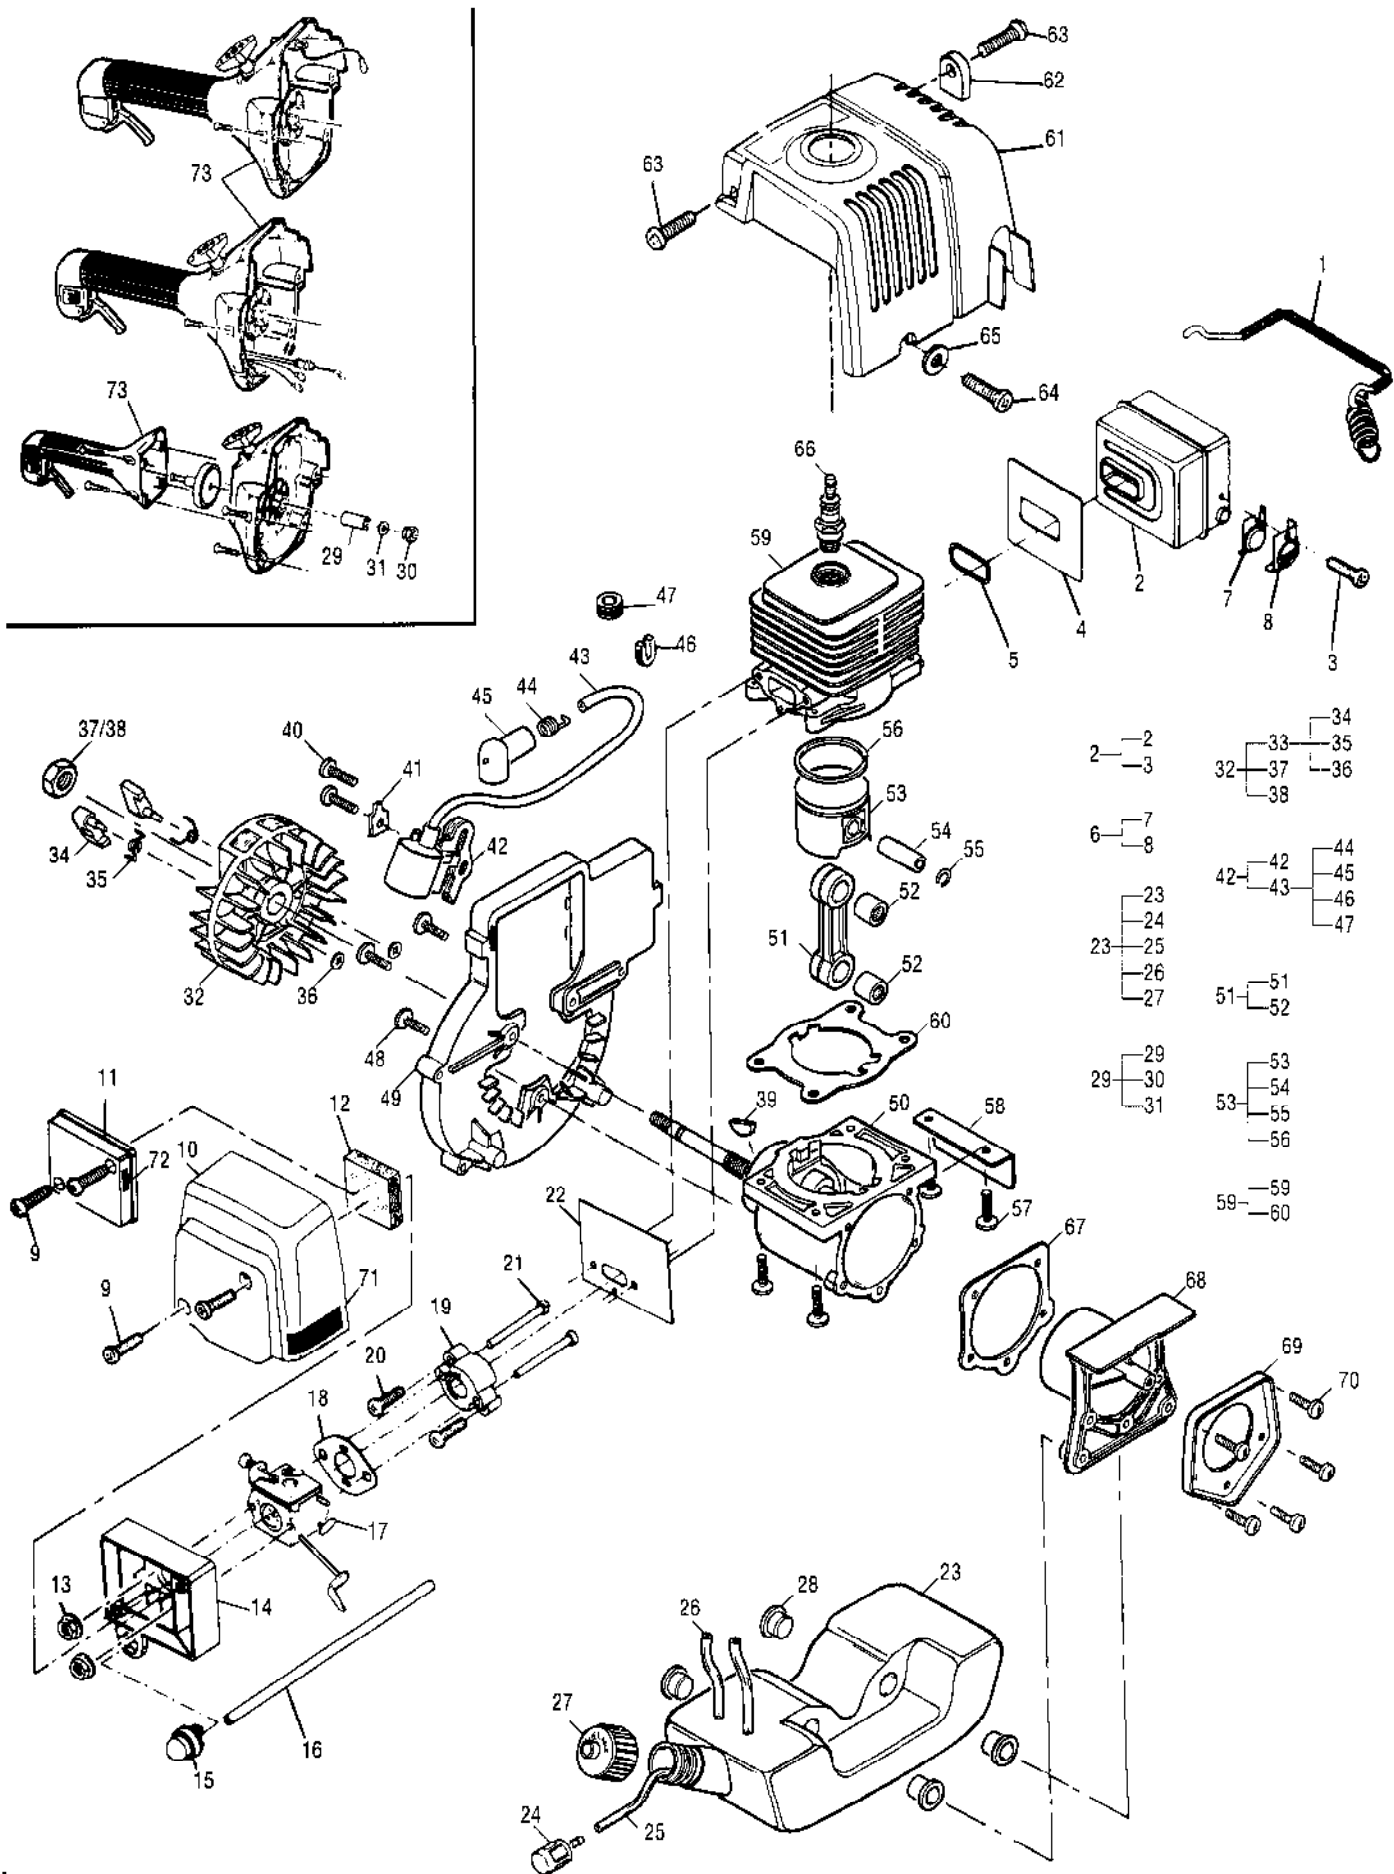

Ref #	Part Number	Qty	Description
1	224044	1	Spring, Muffler
2	224034	1	Kit, Muffler New Part.
3	111072	1	Screw, 8-18 x.31 Pn Dh Sl Torx Included in Muffler Kit P/N 224034.
4	224228	1	Gasket, Muffler
5	224922	1	Gasket, Exhaust Port
6	302424	1	Kit, Spark Arrester New Part.
7	224040	1	Screen, Spark Arrester Included in Spark Arrester Kit P/N 302424.
8	322032	1	Cover, Spark Arrester Included in Spark Arrester Kit P/N 302424.
9	111055	2	Screw, 10-24 x .625, Plast
10	224236	1	Cover, Air Cleaner, Large (Black)
10	22423672	1	Cover, Air Cleaner, Large (Green)
11	224237	1	Cover, Air Cleaner, Small (Black)
12	224239	1	Filter, Air
13	111058	2	Nut, 10-24 Hex, Flange Torque to 25-30 IN/LBS
14	224238	1	Box, Air (Blk)
15	22424202	1	Primer, Remote
16	225163	1	Hose, Fuel Return
17		1	Carburetor w/Choke Not available individually. See "Shaft/Handle/Stringhead Assembly" Illustration & Parts List.
18	218933	1	Gasket, Carburetor
19	22404102	1	Insulator, Carburetor New Part.
20	111053	2	Screw, 10-24 x .88 Thd Form Torque to 45-50 IN/LBS Loctite 242 required
21	111057	2	Screw, 10-24 Spl
22	322031	1	Gasket, Manifold
23	302349	1	Tank, Fuel (Natural)
24	216985	1	Filter, Fuel New Part. Included in Fuel Tank P/N 302349.
25	225162	1	Hose, Fuel Included in Fuel Tank P/N 302349.
26	225163	1	Hose, Fuel Return Included in Fuel Tank P/N 302349.
27	223508	1	Cap, Fuel, w/Retainer New Part. Included in Fuel Tank P/N 302349.
28	322105	4	Isolator, Fuel Tank
29	301114	1	Kit, Spacer, Clutch
30	322847	1	Nut, Hex, 7/16-20 Included in Spacer Clutch Kit P/N 301114.
31	322844	1	Washer, Shaft Included in Spacer Clutch Kit P/N 301114.
32	30082701	1	Kit, Flywheel, 28/32 New Part.
33		1	Kit, Pawls/Flywheel Not available individually. Included in Flywheel Kit P/N 300827-01.
34	322297	2	Pawl, Starter New Part. Included in Flywheel Kit P/N 300827-01 & Pawls/Flywheel Kit.
35	322835	2	Spring, Starter Pawl New Part Included in Flywheel Kit P/N 300827-01 & Pawls/Flywheel Kit.