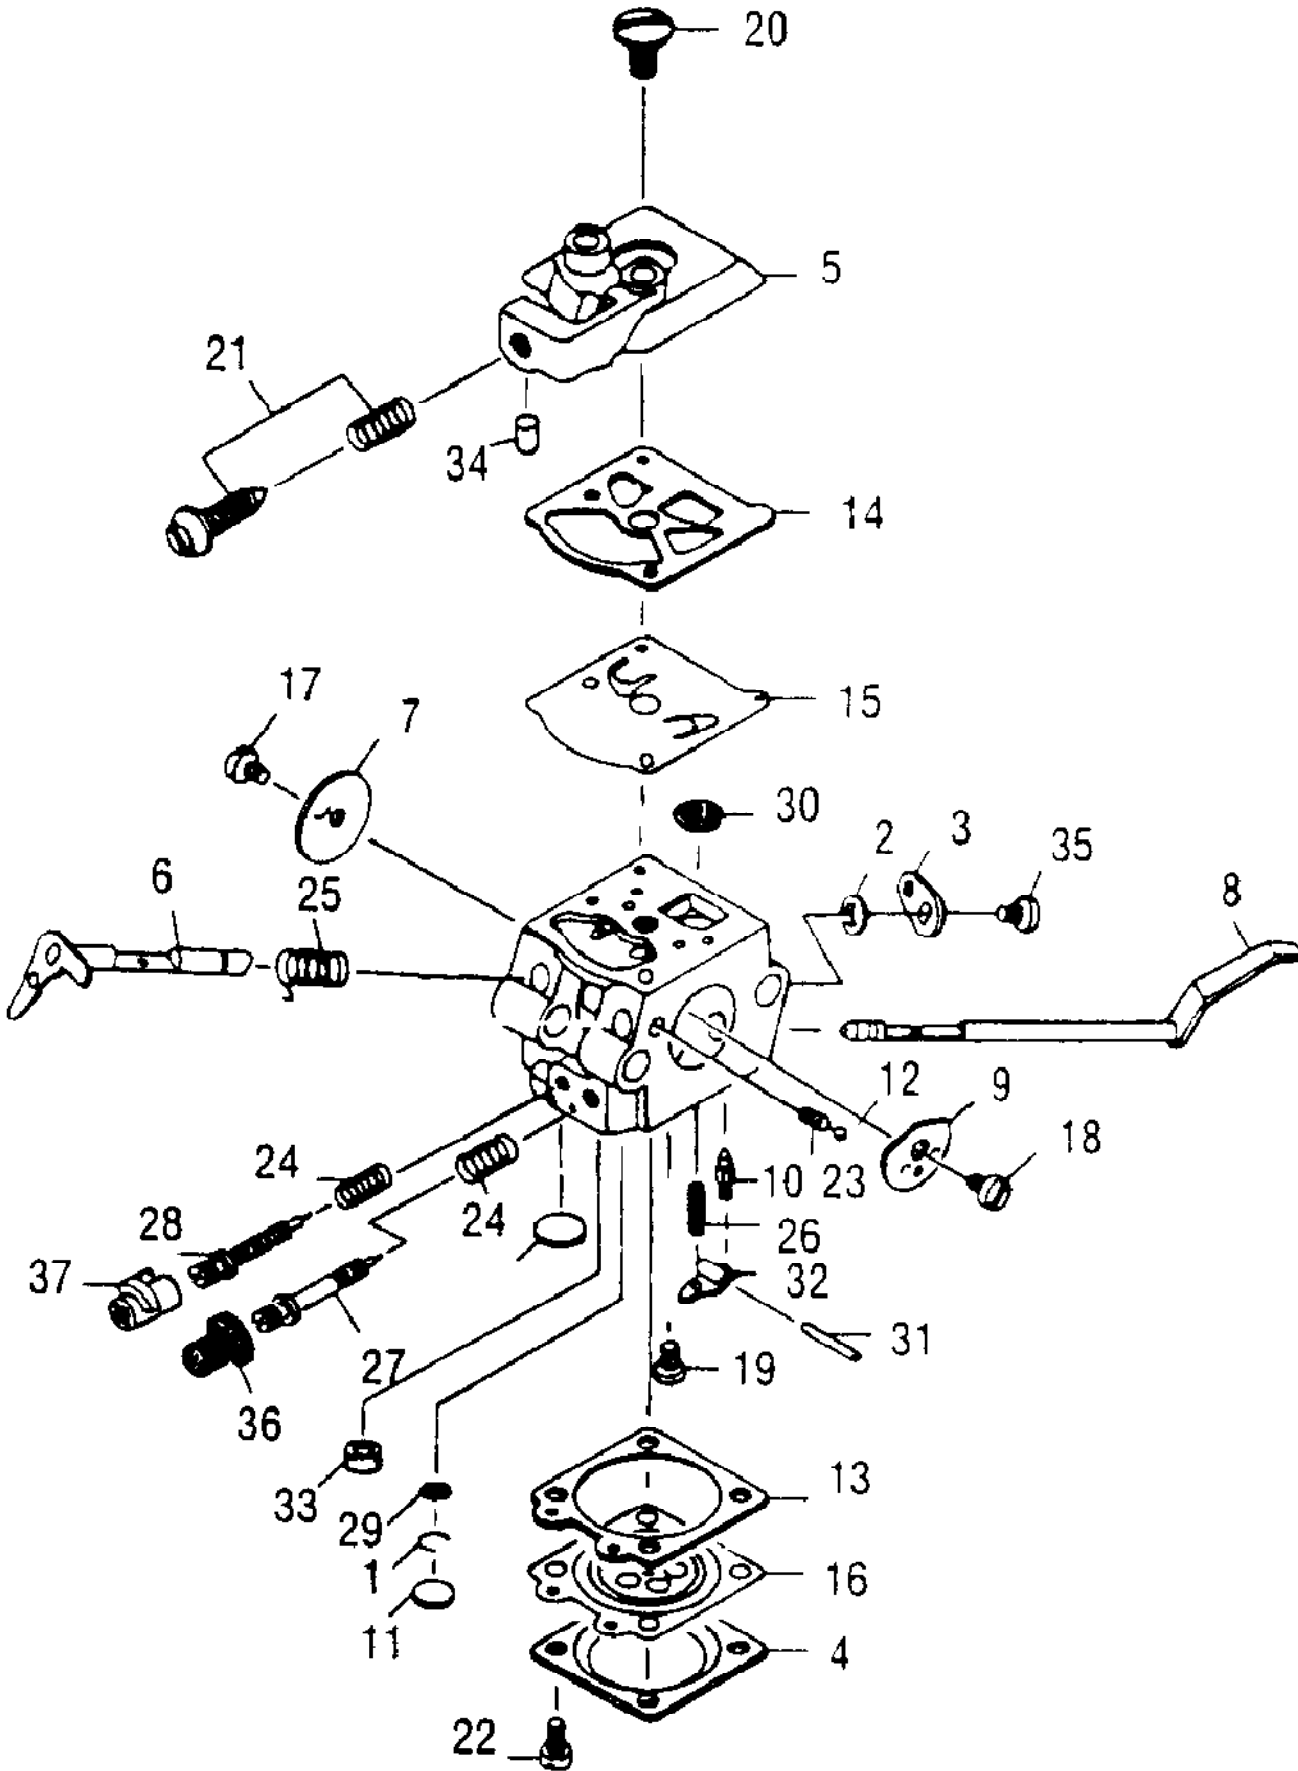

Ref #	Part Number	Qty	Description
	323602-04	1	Carburetor, Walbro WT 434
1		1	Ring, Screen Retainer
2		1	Ring, Shaft Retainer
3		1	Lever, Throttle
4		1	Cover, Metering Lever
5	300072	1	Cover, Fuel Pump
6		1	Shaft Asy, Throttle
7		1	Valve, Throttle
8		1	Shaft Asy, Choke
9		1	Valve, Choke
10		1	Valve, Inlet Needle
11		1	Seat Asy, Check Valve
12		1	Plug, Cup
13		1	Plug, Welch
14		1	Ball, Choke Friction
15		1	Gasket, Metering Diaphragm
16		1	Gasket, Fuel Pump
17		1	Diaphragm, Fuel Pump
18		1	Diaphragm Asy, Metering
19		2	Screw, Valve
20		1	Screw, Metering Lever Pin
21		1	Screw, Pump Cover
22		1	Spring, Idle Adjust Kit
23		4	Screw, Metering Cover
24		1	Spring, Choke Friction
25		1	Spring, Idle Needle
26		1	Spring, High Speed Needle
27		1	Spring, Throttle Return
28		1	Spring, Metering Lever
29		1	Needle, High Speed
30		1	Needle, Low Speed
31		1	Screen, Check Valve
32		1	Screen, Fuel Inlet
33		1	Pin, Metering Lever
34		1	Lever, Metering
35		1	Ring, High Speed
36		1	Washer, High Speed
37	323601	1	Cap, Limiter, High, Black
38	323602	1	Cap, Limiter, Low, White
	324013		Kit, Major Repair A1126WT
	324009		Kit, Gasket/Diaphragm B1110WT
	322363		Kit, Choke Lever 40-999

PN 91424  
Tachometer

Ref #	Part Number	Qty	Description
111124	111124		T-27 Torx Dr 3.5 in.
222785	222785		T-25 Torx dr 3.5 in.
217720	217720		Torx Dr Set
323754	323754		Torx Dr Set of 6 Bit Sizes: Tx 10,15,20,25,27,30
323330	323330		Ignition Tester
215432-01	215432-01		Pressure Test Tool
91424	91424		Tachometer