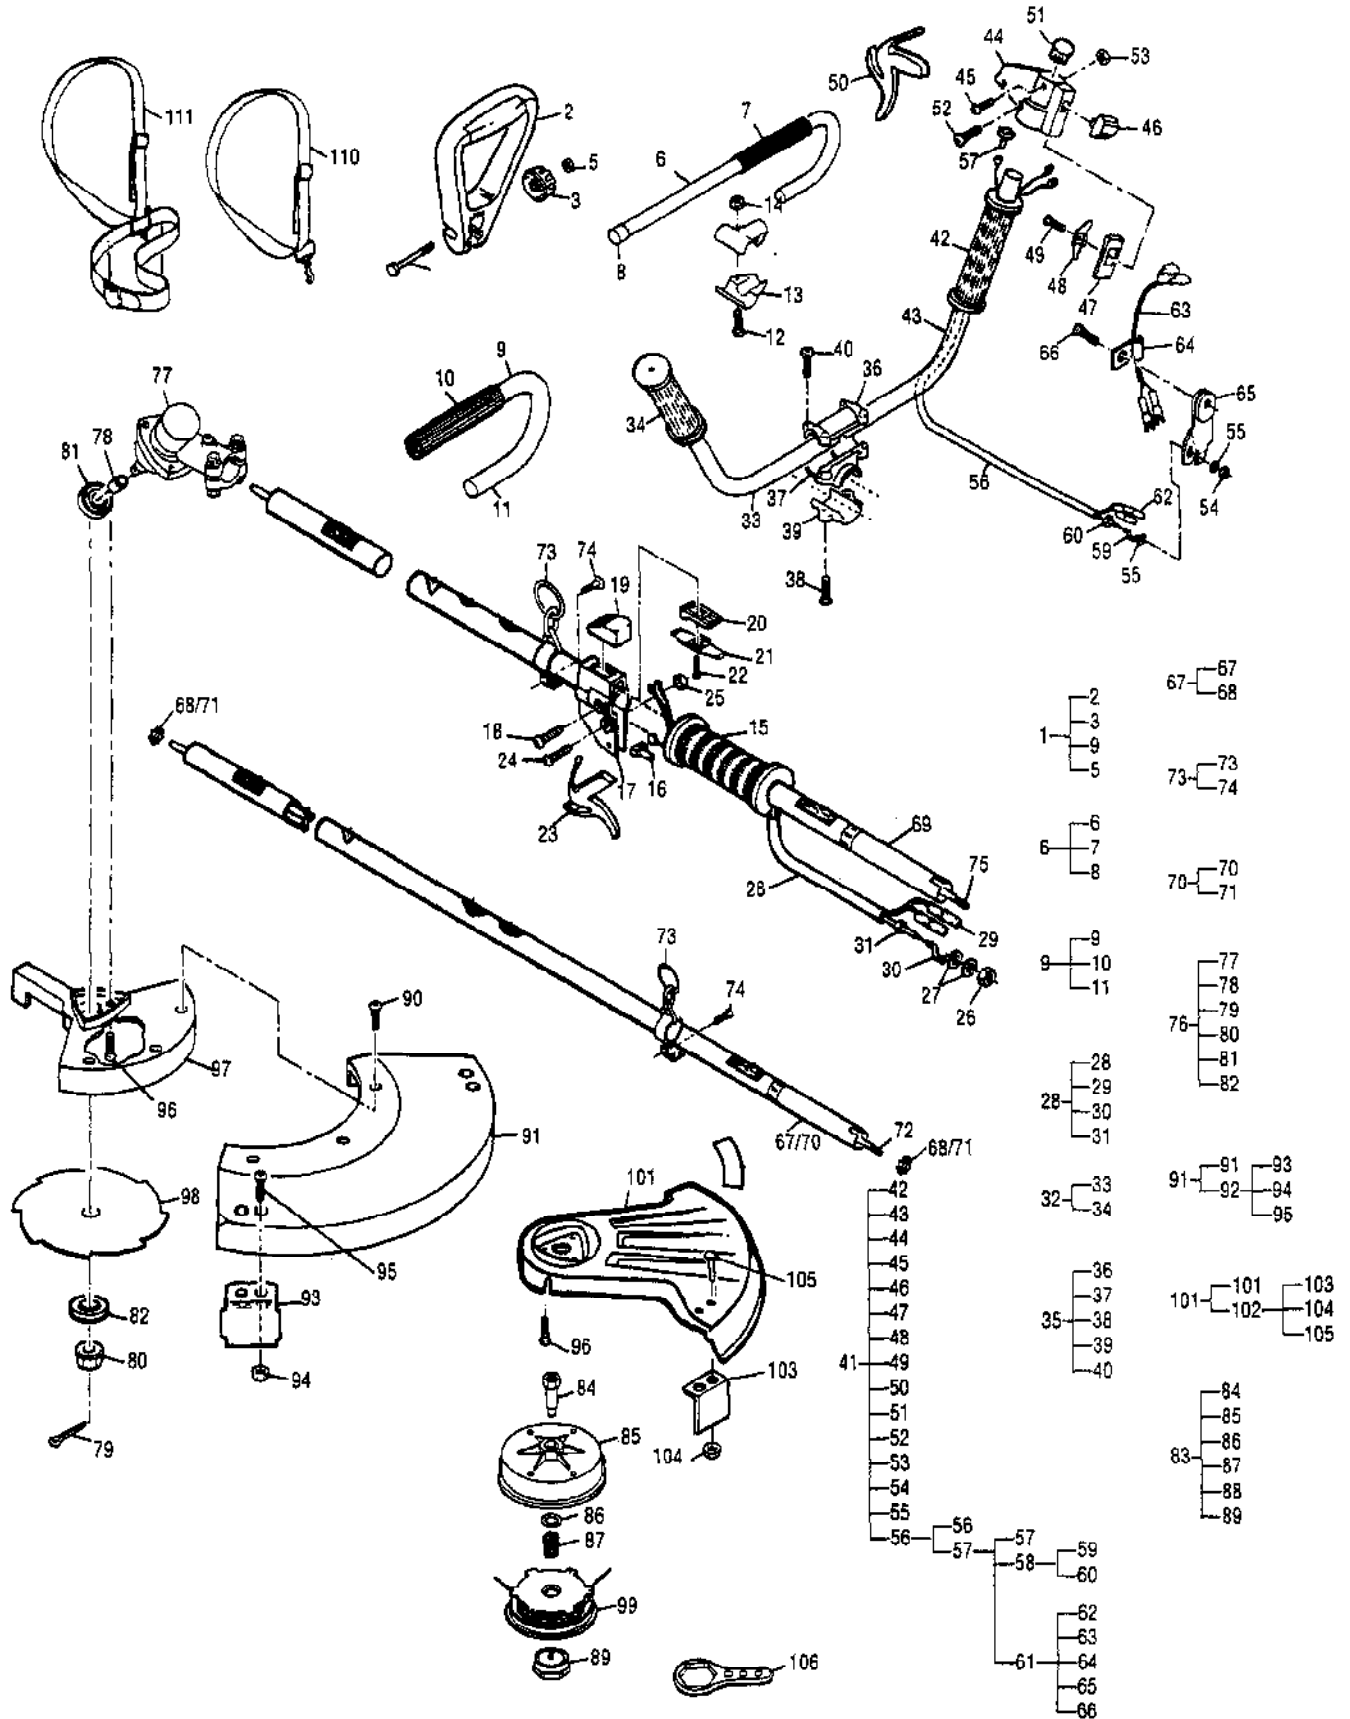

Ref #	Part Number	Qty	Description
1	300834	1	Handle, Delta Kit
2	37106-10	1	Assist Handle w/Cap Asy
3	322719	1	Knob
4	09075-99	1	Bolt, 1/4 in.-20 x 2.5 Hx Cap
5	13035-99	1	Nut, 1/4 in.-20 x .22 T
6	300541	1	Handle, J-Grip Asy w/Barrier Pole
7	322139	1	Grip
8	218328	1	Plug, Tubing
9	300540	1	Handle, J-Grip Asy
10	322139	1	Grip
11	218328	1	Plug, Tubing
12	217935	2	Screw, 10-24 x .5 Torx
13	217292	2	Clamp, Handle
14	218315	1	Nut
15	322137	1	Grip
16	215323	1	Guide
17	222795	1	Housing, Trigger Throttle
18	223200	1	Screw, Self Tapping, 10-16
19	68846	1	Button, Stop Switch
20	215319	1	Base, Stop Switch
21	215320	1	Contact, Switch
22	110706	1	Screw, 8-18 x .5
23	300361	1	Trigger, Throttle
24	216027	1	Screw, M5 x 28.5 Sems
25	217159	1	Nut, Hex M5
26	217403	1	Nut, Hex M6 x 1
27	216596	2	Washer, Flat M6
28	300682	1	Wire, Cable Asy
29		2	Wire, Terminal Asy Not available separately
30	322272	1	Cable, Throttle
31	217403	1	Nut, Hex M6x1
32	216868-01	1	Bar Asy, Handle
33		1	Bar, Handle Not available separately
34	94212	1	Grip, Handle
35	217974	1	Clamp Asy Not available separately
36		1	Clamp, Top Not available separately
37		1	Centerpiece Not available separately
38		2	Bolt, Hex M6 x 30.0 Not available separately
39		1	Clamp, Bottom Not available separately
40		4	Bolt, Hex M5 x 25 Not available separately
41	300549-02	1	Handle Asy/Trigger
42	215322	1	Grip
43	323721	1	Bar, Handle
44	222794	1	Housing, Trigger throttle
45	223200	1	Screw, Self Tapping, 10-16
46	68846	1	Button, Stop Switch
47	215319	1	Base, Stop Switch
48	215320	1	Contact, Switch
49	110706	1	Screw, 8-18 x .5
50	300361	1	Trigger, Throttle
51	218328	1	Plug, Tubing
52	216027	1	Screw, M5 x 28.5 Sems
53	217159	1	Nut, Hex M5
54	217403	1	Nut, Hex M6 x 1
55	216596	2	Washer, Flat M6