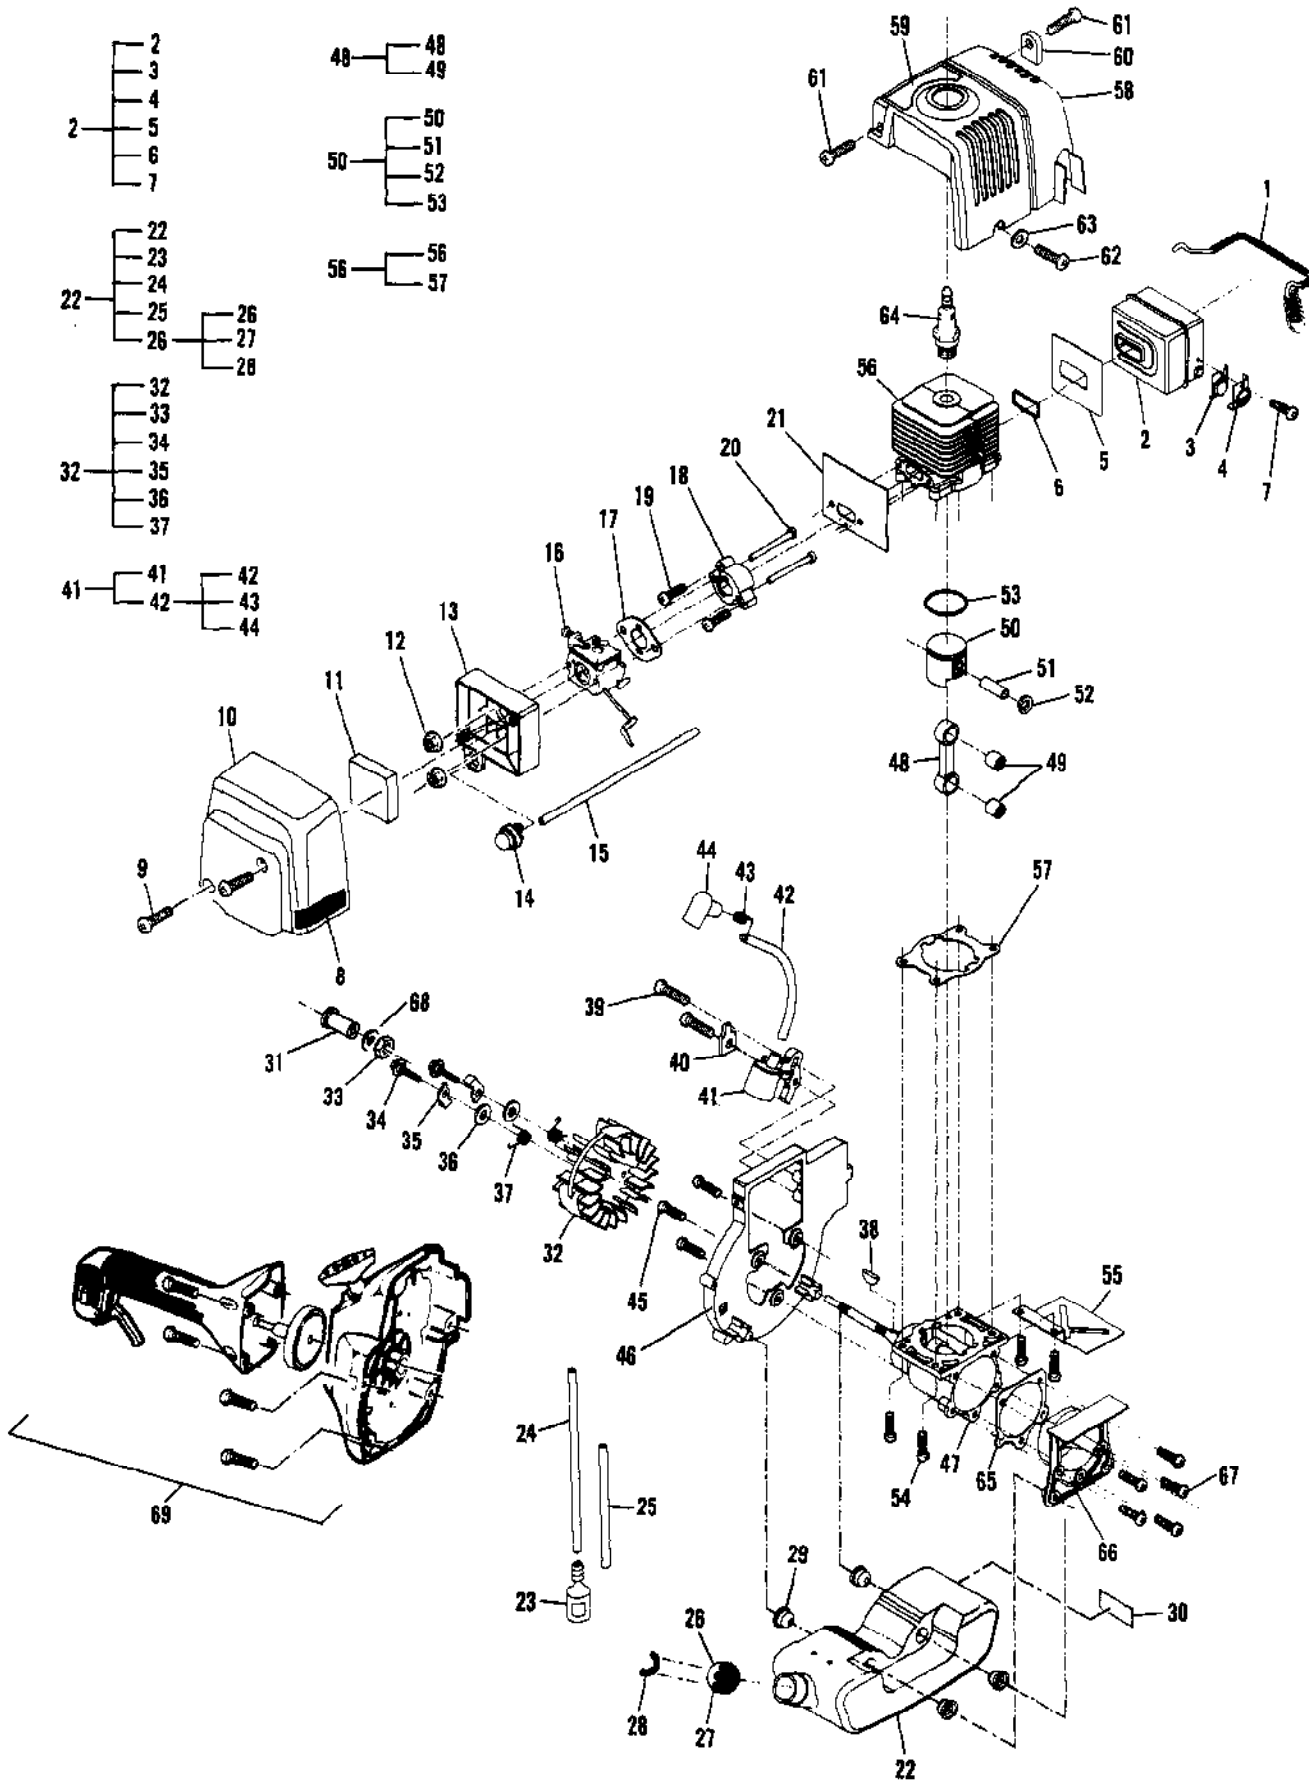

Ref #	Part Number	Qty	Description
1	224044	1	Spring, Muffler
2	300628	1	Kit, Muffler
3	224040	1	Screen, Spark Arrester
4	322032	1	Cover, Spark Arrester
5	224228	1	Gasket, Muffler
6	224922	1	Gasket, Exhaust Port
7	111072	1	Screw, 8-18 x .31 PN HD Torx
8	322478	1	Label, Choke (Horizontal)
	322241	1	Label, Choke
9	111055	2	Screw, 10-14 x .625 Plastite
10	224236	1	Cover, Air Cleaner - Large (Blk)
11	224239	1	Filter, Air
12	111058	2	Nut, 10-24 Flange / Hex
13	224238	1	Box, Air (Blk)
14	224242-01	1	Primer, Remote
15	225163	1	Hose, Fuel
16		1	CARBURETOR W/CHOKE See "Carburetor Assembly" illustration and parts list.
17	218933	1	Gasket, Carburetor
18	224041	1	Manifold, Carburetor
19	111053	2	Screw, 10-24 x .88
20	111057	2	Screw, 10-24 SPL
21	322031	1	Gasket, Manifold
22	300871	1	Kit, Fuel Tank / Cap (Blk)
23	216985	1	Pickup, Fuel
24	225162	1	Hose, Fuel
25	225163	1	Hose, Fuel Return
26	300700	1	Kit, Fuel Cap/Decal
27	211242	1	Decal, (OPEN SLOWLY)
28	322250	1	Decal, Fuel Cap
29	322105	4	Isolator, Fuel Tank
30	322100	1	Label, Storage
31	322842	1	Spacer, Clutch
32	300827	1	Kit, Flywheel
33	111085	1	Nut
34	111090	2	Screw, Starter Pawl 12-24 L H
35	322320	2	Pawl, Starter
36	93469	2	Washer, Starter Pawl
37	223339	2	Spring, Starter Pawl
38	102164	1	Key, Flywheel
39	111053	2	Screw, 10-24 x .88 THD FORM
40	300321	1	Terminal Tab
41	219848-01	1	Ignition Assembly
42	223884	1	Kit, Spark Plug Wire
43	102556	1	Connector, Spark
44	95266	1	Boot, Spark Plug
		1	Grommet, H/T Lead Not available separately.
		1	Grommet, S/Plug Wire Not available separately.
45	111054	3	Screw, 10-24 x .625
46	224042	1	Shroud, Engine (Machined)
47	300766	1	Crankcase / Shaft Assembly CL
		1	Crankshaft Assembly Not available separately.
		1	Crankcase, Machined Not available separately.
		1	Bearing 6202 Not available separately.
		1	Bearing 6202 RS Not available separately.