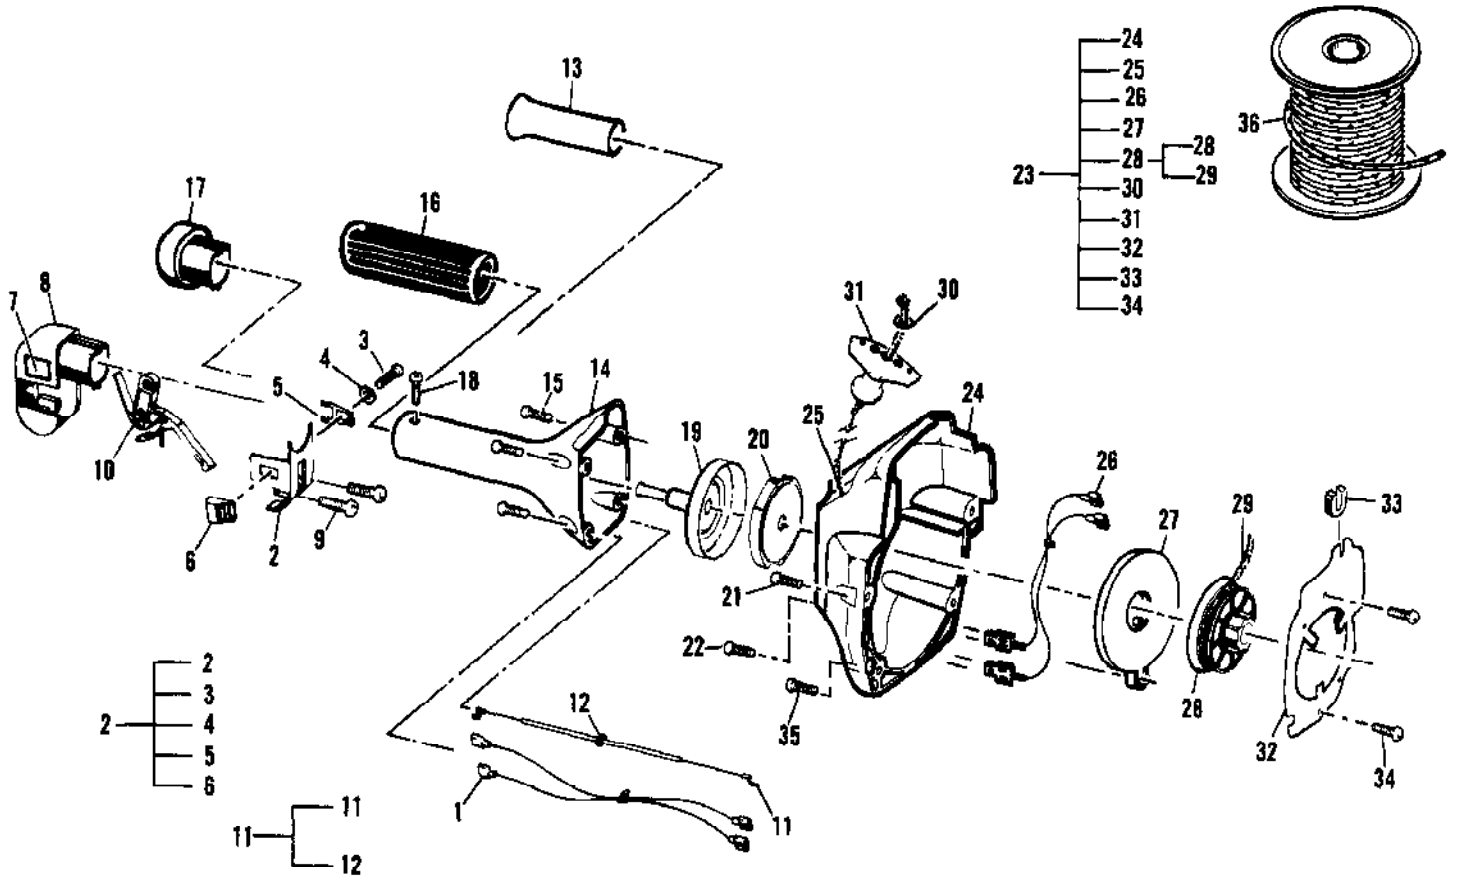

Ref #	Part Number	Qty	Description
	224033-02		Carburetor w/Choke, Walbro WT-231A
	224033-01		Carburetor w/Choke, Zama M29
1		1	Ring, Screen Retainer
2		1	Ring, Shaft Retainer
3		1	Lever, Throttle
4		1	Cover, Metering Lever
5	300456	1	Cover, Fuel Pump
	300072	1	Cover, Fuel Pump
6		1	Shaft Assembly, Throttle
7		1	Valve, Throttle
8		1	Shaft Assembly, Choke
9		1	Valve, Choke
10		1	Valve, Inlet Needle
11		1	Seat Assembly, Check Valve
12		1	Plug, Cup 5mm
13		1	Plug, Welch 5/16
14		1	Ball, Choke Friction
15		1	Gasket, Metering Diaphragm
16		1	Gasket, Fuel Pump
17		1	Diaphragm, Fuel Pump
18		1	Diaphragm Assembly, Metering
19		3	Screw, Valve
20		1	Screw, Metering Lever Pin
21		1	Screw, Pump Cover
22		1	Screw, Idle Adjust Kit
23		4	Screw, Metering Cover
24		1	Spring, Choke Friction
25		1	Spring, Idle Needle
26		1	Spring, High Speed Needle
27		1	Spring, Throttle Return
28		1	Spring, Metering Lever
29		1	Needle, High Speed
30		1	Needle, Idle
31		1	Screen, Check Valve
32		1	Screen, Fuel Inlet
33		1	Pin, Metering Lever
34		1	Lever, Metering
	300457		Kit, Carburetor Repair (Walbro)
	224460		Kit, Gasket/Diaphragm (Walbro)
	322363		Kit, Choke Lever (Walbro)
	300454		Kit, Carburetor Repair (Zama)
	300473		Kit, Gasket/Diaphragm (Zama)
	322358		Kit, Choke Lever (Zama)