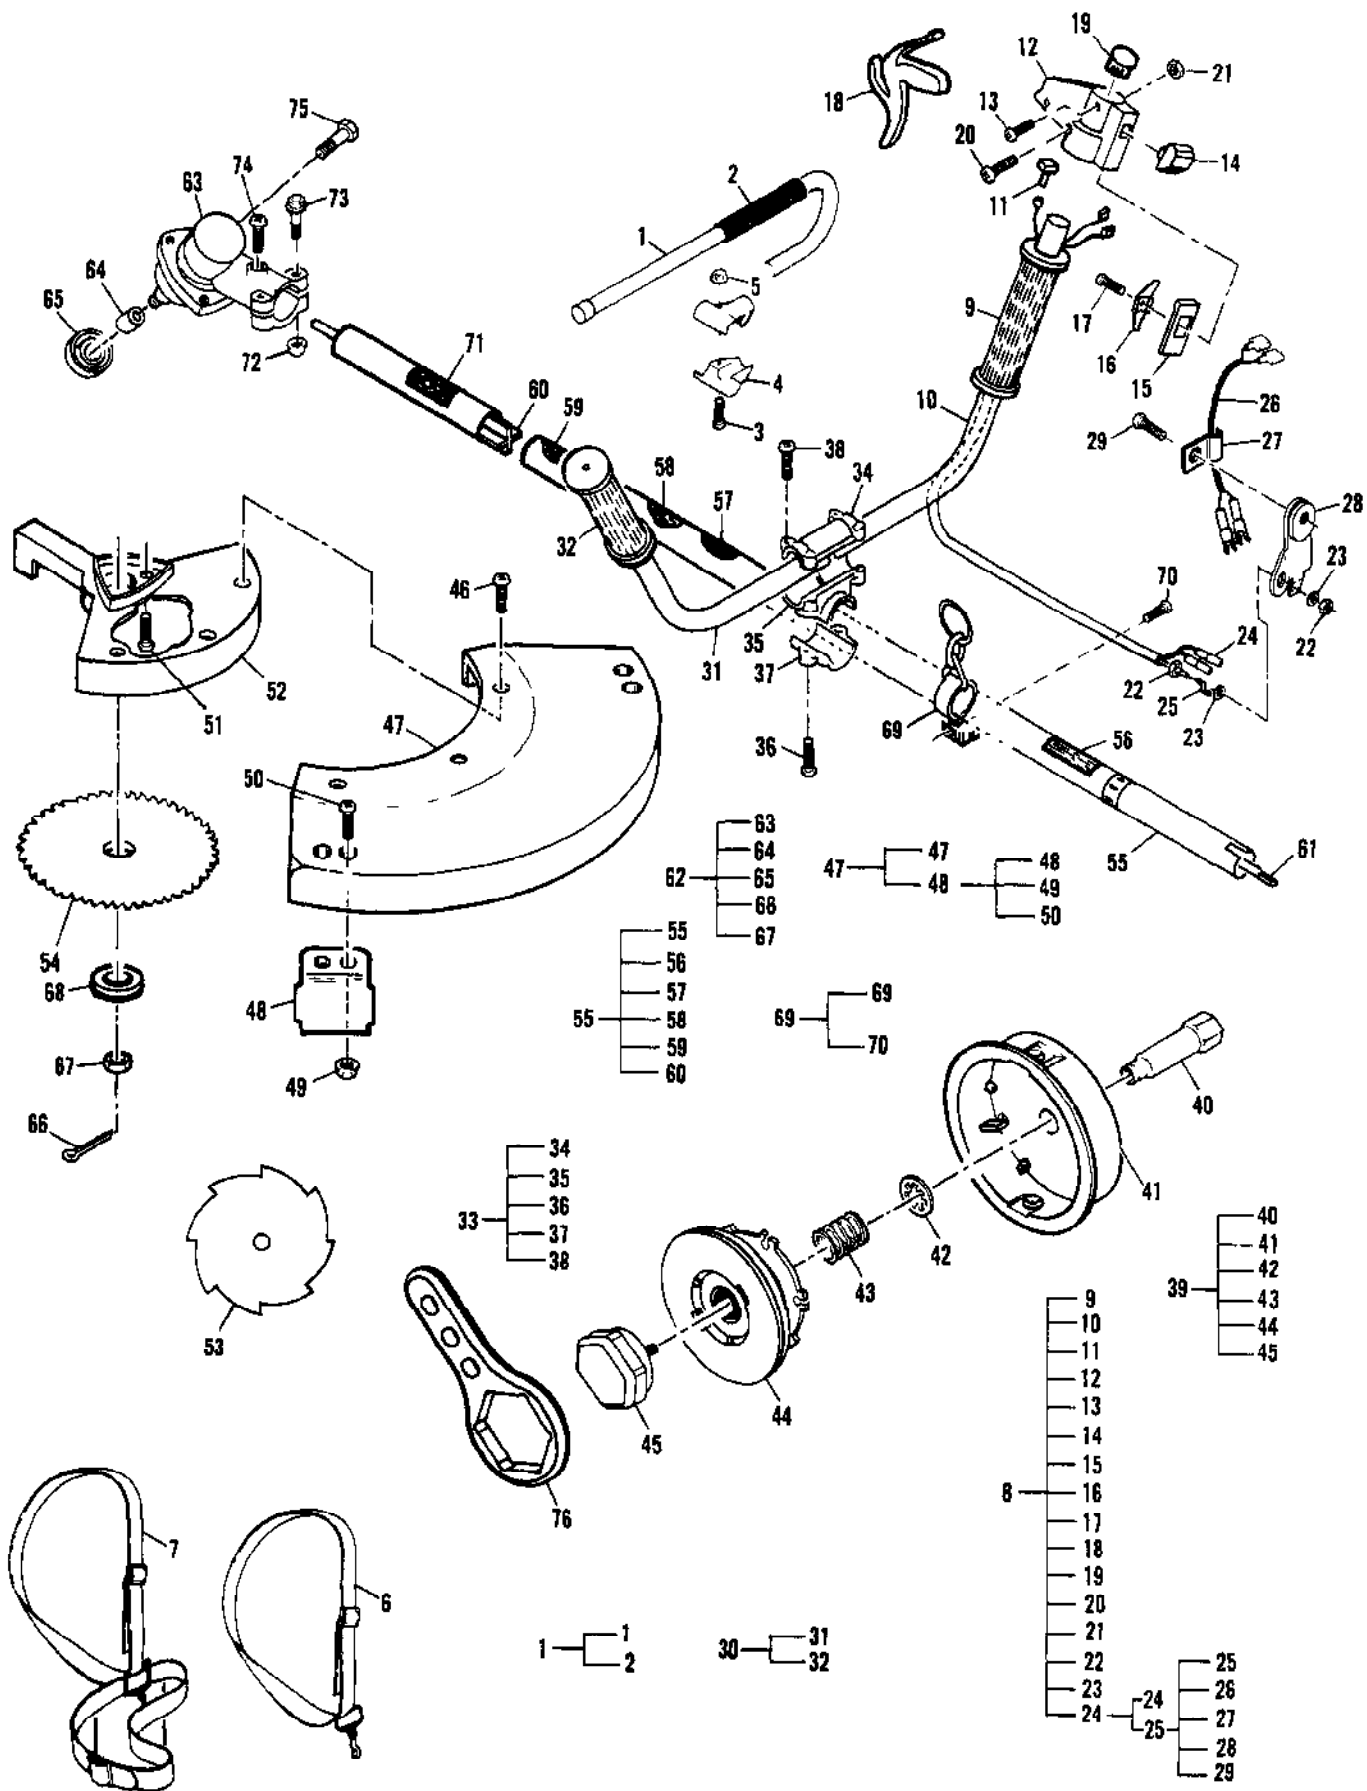

Ref #	Part Number	Qty	Description
1	300541	1	Handle Assembly, Barrier
2	322139	1	Grip
		1	Plug Not available separately.
3	217935	2	Screw, 10-24 x .50 Torx
4	217292	2	Clamp, Handle
5	218315	2	Nut
6	224083	1	Harness
7	217956	1	Harness Assembly
8	300549-02	1	Handle Asy w/Trigger
9	215322	1	Grip
10	216787	1	Bar, Handle
11	215323	1	Guide
12	222794	1	Housing, Trigger Throttle
13	223200	1	Screw, Self Tap, 10-16
14	68846	1	Button, Stop Switch
15	215319	1	Base, Stop Switch
16	215320	1	Contact, Switch
17	110706	1	Screw, 8-18 x .50
18	300361	1	Trigger, Throttle
19	218328	1	Plug, Tubing
20	216027	1	Screw, M5 x 28.5 SEMS
21	217159	1	Nut, Hex M5
22	217403	2	Nut, Hex M6 x 1.0
23	216596	2	Washer, Flat M6
24	300673	1	Kit, Wire/Cable
25	300825	1	Kit, Wire Assy
26	300679	1	Wire Harness, Ignition
27	322291	1	Clip
28	322578	1	Bracket, "T" Cable
29	111060	1	Screw, 10-24 x 1.38 TR HD Tap
30	216868-01	1	Bar Assembly, Handle
31			Bar, Handle Not available separately.
32	94212	1	Grip, Handle
33	217974	1	Clamp Assembly
34		1	Clamp, Top Not available separately.
35		1	Centerpiece Not available separately.
36	216782	2	Bolt, Hex M6 x 30.0
37		1	Clamp, Bottom Not available separately.
38	216781	4	Bolt, Hex M5 x 25.0
39	300078-01	1	Stringhead Asy (Mc-L/LT)
40	322106	1	Stud, Left Hand Thread
41	300091	1	Housing/Eyelet Assembly
42	111073	1	Ring, Retainer
43	322626	1	Spring, Left
44	300550-01	1	Spool Asy w/.095 Line
45	225167-01	1	Knob Assembly, Left
46	217935	3	Screw, 10-24 x .50 (Torx)
47	300318	1	Kit, Grass Shield (unassem.)
48	300626	1	Kit, Knife
49	216682	2	Nut, Lock 10-24 Hex
50	217935	2	Screw, 10-24 x .50 Torx
51	224175	3	Screw, M6 x 15
52	224177-01	1	Shield, Blade
53	216513-02	1	Blade, Brush 08 Tooth
54	216514-02	1	Blade, Brush 80 Tooth