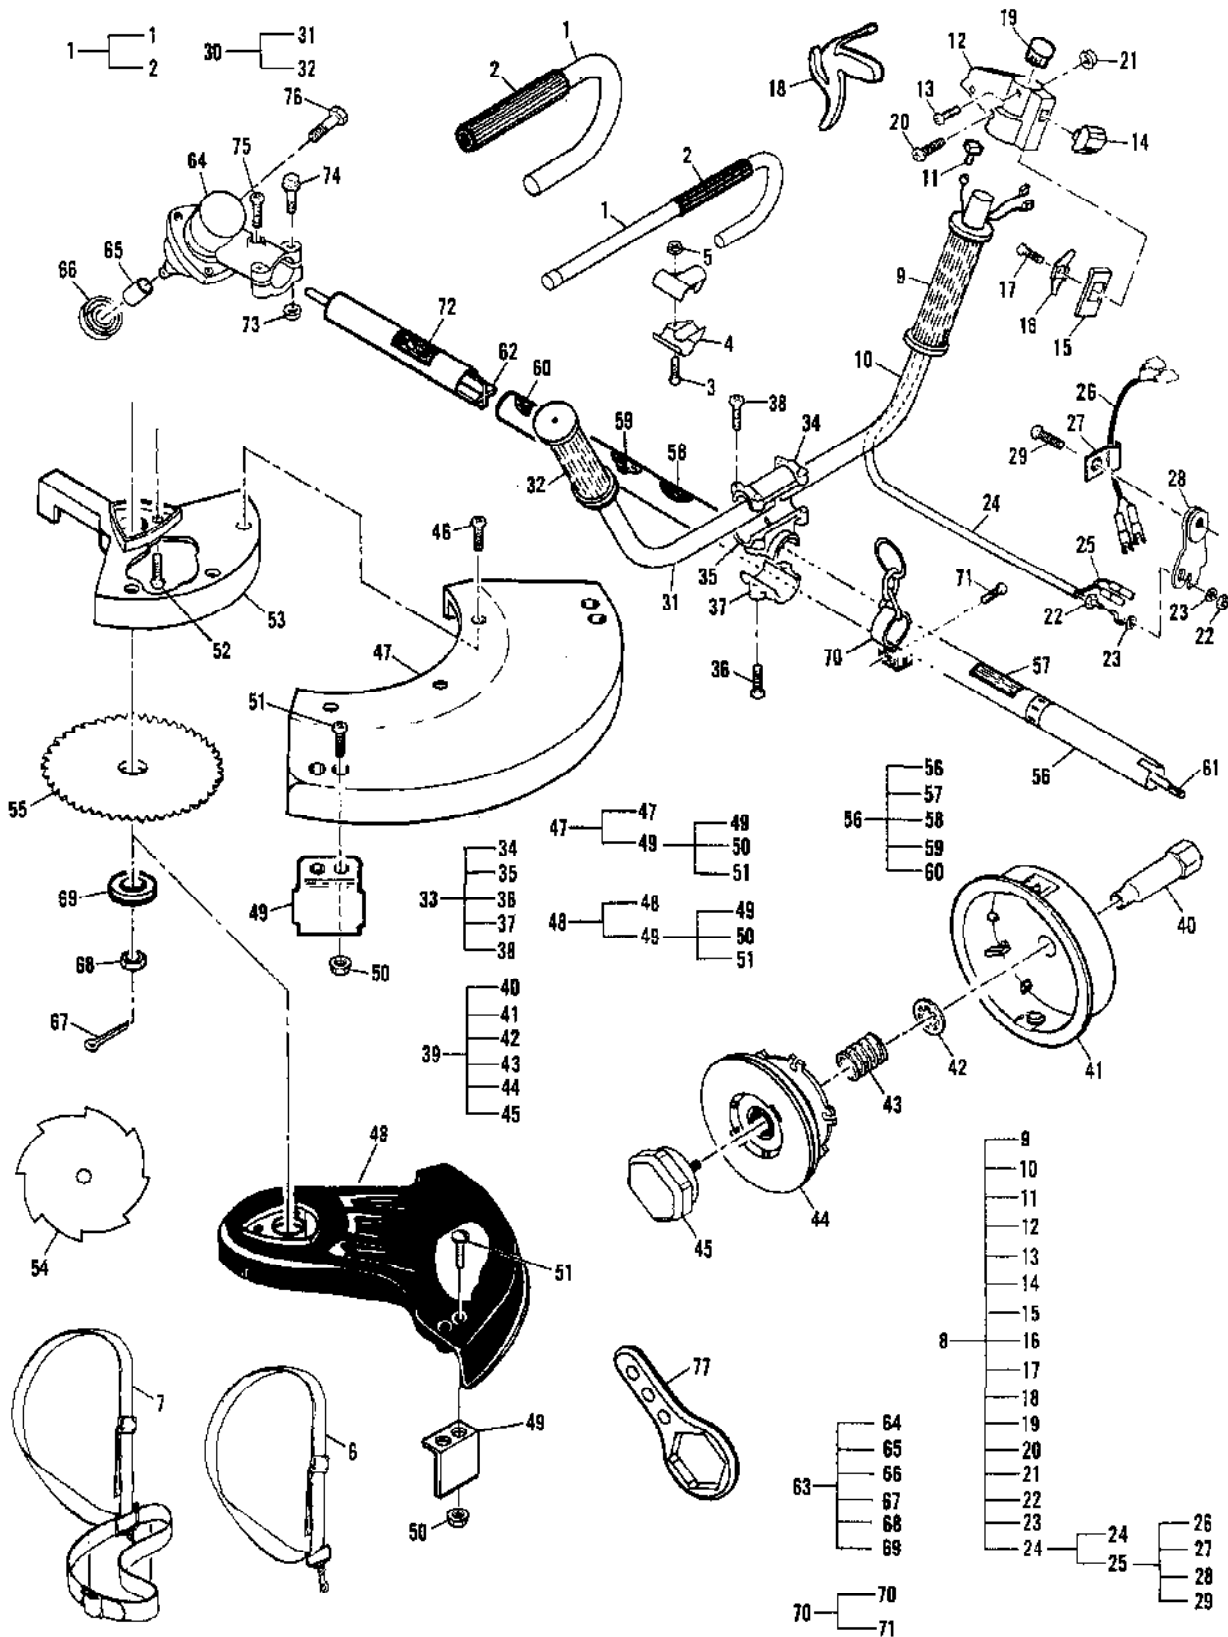

Ref #	Part Number	Qty	Description
1	300541	1	Handle Assembly, Barrier
	300540	1	Handle 'J'/Grip
2	322139	1	Grip
3	217935	2	Screw, 10 - 24 x .50 Torx
4	217292	2	Clamp, Handle
5	218315	2	Nut
6	224083	1	Harness
7	217956	1	Harness Assembly
8	300549-02	1	Handle Assembly w/Trigger
9	215322	1	Grip
10	216787	1	Bar, Handle
11	215323	1	Guide
12	222794	1	Housing, Trigger Throttle
13	223200	1	Screw, Self Tap, 10-16
14	68846	1	Button, Stop Switch
15	215319	1	Base, Stop Switch
16	215320	1	Contact, Switch
17	110706	1	Screw, 8-18 x .50
18	300361	1	Trigger, Throttle
19	218328	1	Plug, Tubing
20	216027	1	Screw, M5 x 28.5 SEMS
21	217159	1	Nut, Hex M5
22	217403	2	Nut, Hex M6 x 1.0
23	216596	2	Washer, Flat M6
24	300673	1	Kit, Wire/Cable
25	300825	1	Kit, Wire Assembly
26	300679	1	Wire Harness, Ignition
27	322291	1	Clip
28	322578	1	Bracket, 'T' Cable
29	111060	1	Screw, 10-24 x 1.38 TR HD Tap
30	216868-01	1	Bar Assembly, Handle
31		1	Bar, Handle Not available separately.
32	94212	1	Grip, Handle
33	217974	1	Clamp Assembly
34		1	Clamp. Top Not available separately.
35		1	Centerpiece Not available separately.
36	216782	2	Bolt, Hex M6 x 30.0
37		1	Clamp, Bottom Not available separately.
38	216781	4	Bolt, Hex M5 x 25.0
39	300078-01	1	Stringhead Asy. -L-
40	322106	1	Stud, Left Hand Thread
41	300091	1	Housing/Eyelet Assembly (L)
42	111073	1	Ring, Retainer
43	322626	1	Spring, Left
44	300690	1	Kit, Line on Spool (M-Lg)
45	300737	1	Kit, Knob Asy - Lrg
46	217935	3	Screw, 10-24 x .50 Torx
47	300318	1	Kit, Grass Shield (unassem.)
48	224978	1	Kit, Debris Shield
49	300626	1	Kit, Knife
50	216682	2	Nut, Lock 10 24 Hex
51	217935	2	Screw, 10 24 x .50 Torx
52	224175	3	Screw, M6 x 15
53	224177-01	1	Shield, Blade
54	216513-02	1	Blade, Brush 08 Tooth