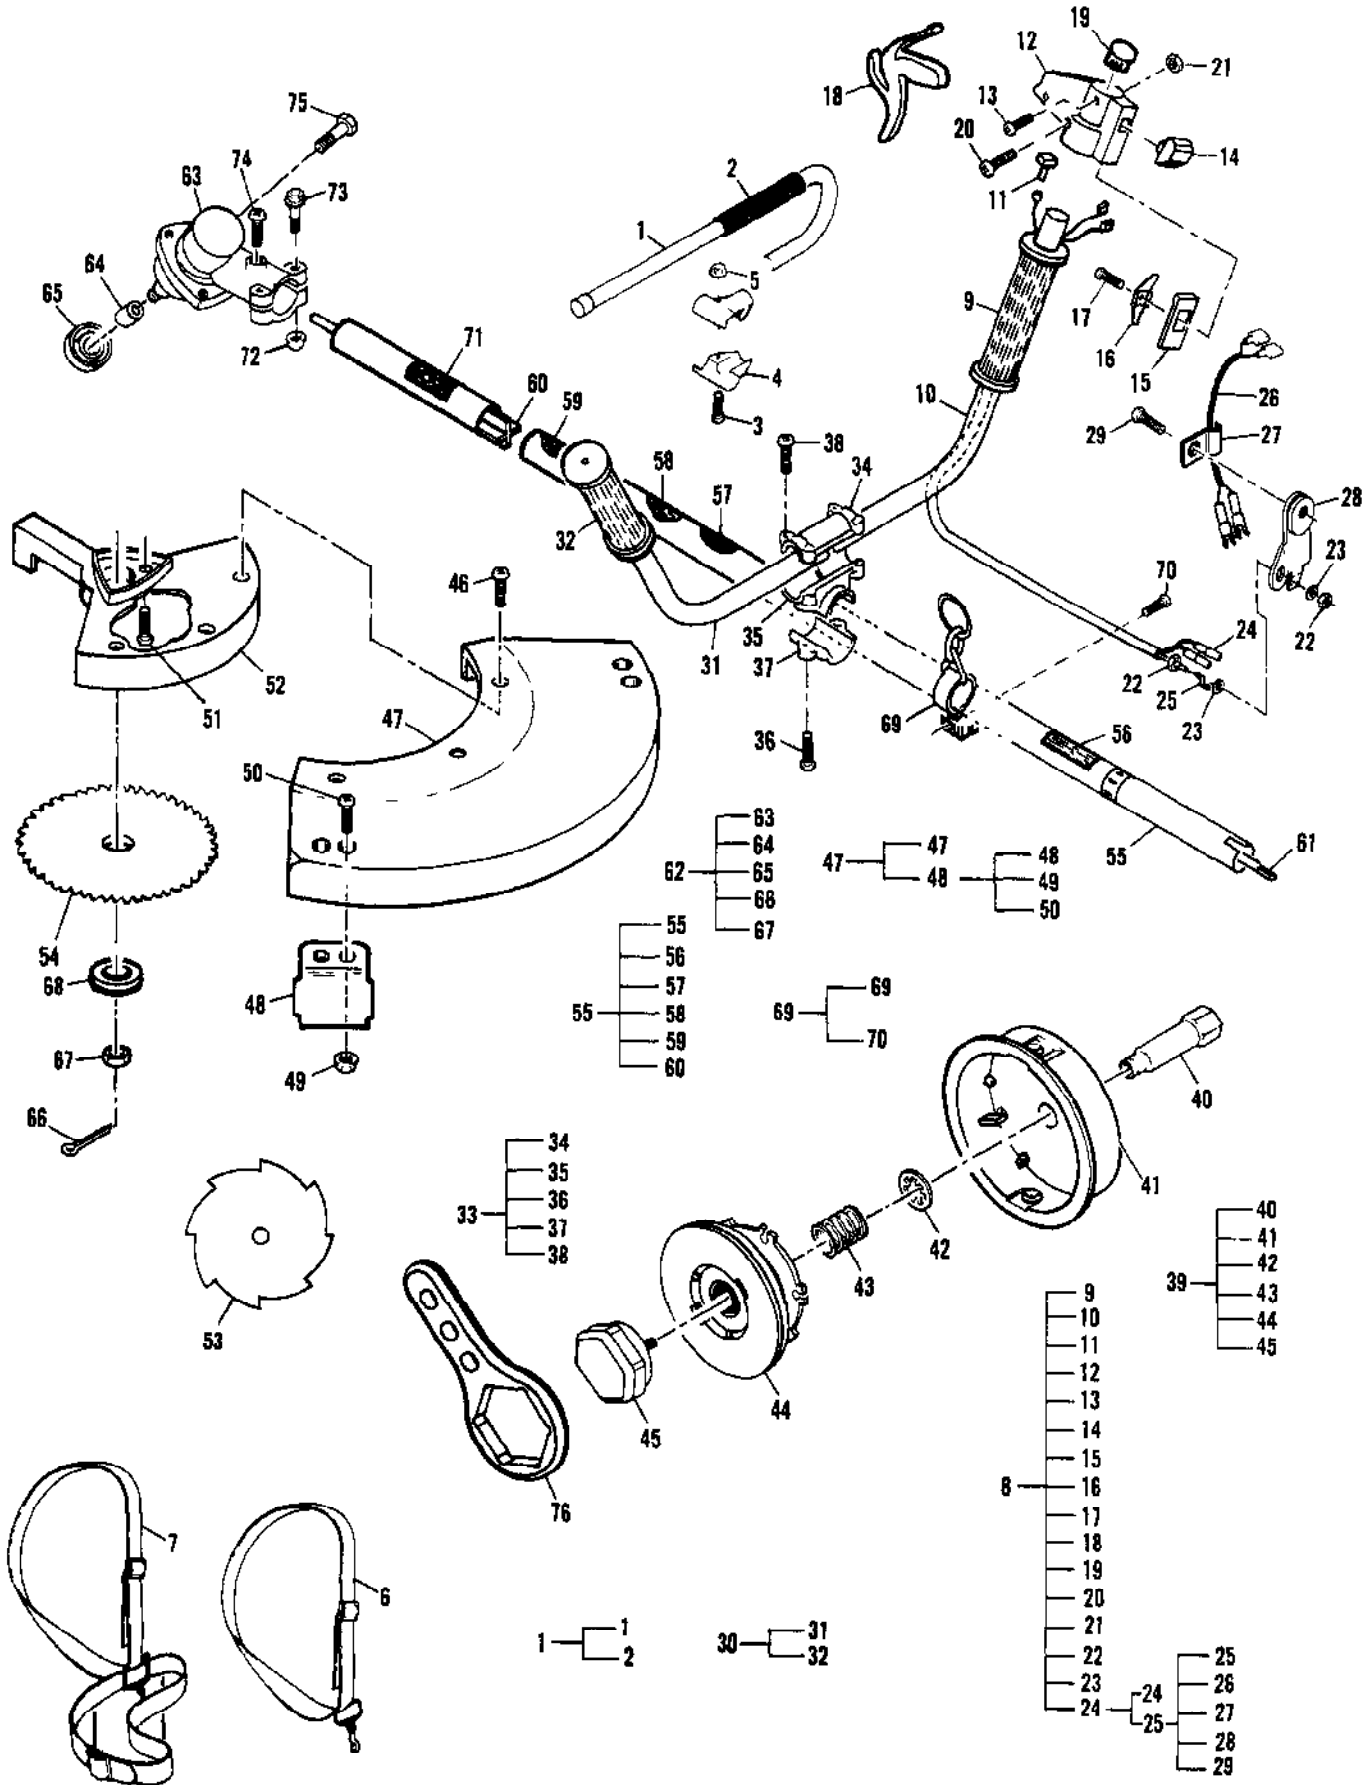

Ref #	Part Number	Qty	Description
1	300541	1	Handle Assembly, Barrier
2	322139	1	Grip
		1	Plug Not available separately.
3	217935	2	Screw, 10-24 x .50 Torx
4	217292	2	Clamp, Handle
5	218315	2	Nut
6	224083	1	Harness
7	217956	1	Harness Assembly
8	300549-02	1	Handle Asy w/Trigger
9	215322	1	Grip
10	216787	1	Bar, Handle
11	215323	1	Guide
12	222794	1	Housing, Trigger Throttle
13	223200	1	Screw, Self Tap, 10-16
14	68846	1	Button, Stop Switch
15	215319	1	Base, Stop Switch
16	215320	1	Contact, Switch
17	110706	1	Screw, 8-18 x .50
18	300361	1	Trigger, Throttle
19	218328	1	Plug, Tubing
20	216027	1	Screw, M5 x 28.5 SEMS
21	217159	1	Nut, Hex M5
22	217403	2	Nut, Hex M6 x 1.0
23	216596	2	Washer, Flat M6
24	300673	1	Kit, Wire/Cable
25	300825	1	Kit, Wire Assy
26	300679	1	Wire Harness, Ignition
27	322291	1	Clip
28	322578	1	Bracket, "T" Cable
29	111060	1	Screw, 10-24 x 1.38 TR HD Tap
30	216868-01	1	Bar Assembly, Handle
31			Bar, Handle Not available separately.
32	94212	1	Grip, Handle
33	217974	1	Clamp Assembly
34		1	Clamp, Top Not available separately.
35		1	Centerpiece Not available separately.
36	216782	2	Bolt, Hex M6 x 30.0
37		1	Clamp, Bottom Not available separately.
38	216781	4	Bolt, Hex M5 x 25.0
39	300078-01	1	Stringhead Asy (Mc-L/LT)
40	322106	1	Stud, Left Hand Thread
41	300091	1	Housing/Eyelet Assembly
42	111073	1	Ring, Retainer
43	322626	1	Spring, Left
44	300550-01	1	Spool Asy w/.095 Line
45	225167-01	1	Knob Assembly, Left
46	217935	3	Screw, 10-24 x .50 (Torx)
47	300318	1	Kit, Grass Shield (unassem.)
48	300626	1	Kit, Knife
49	216682	2	Nut, Lock 10-24 Hex
50	217935	2	Screw, 10-24 x .50 Torx
51	224175	3	Screw, M6 x 15
52	224177-01	1	Shield, Blade
53	216513-02	1	Blade, Brush 08 Tooth
54	216514-02	1	Blade, Brush 80 Tooth