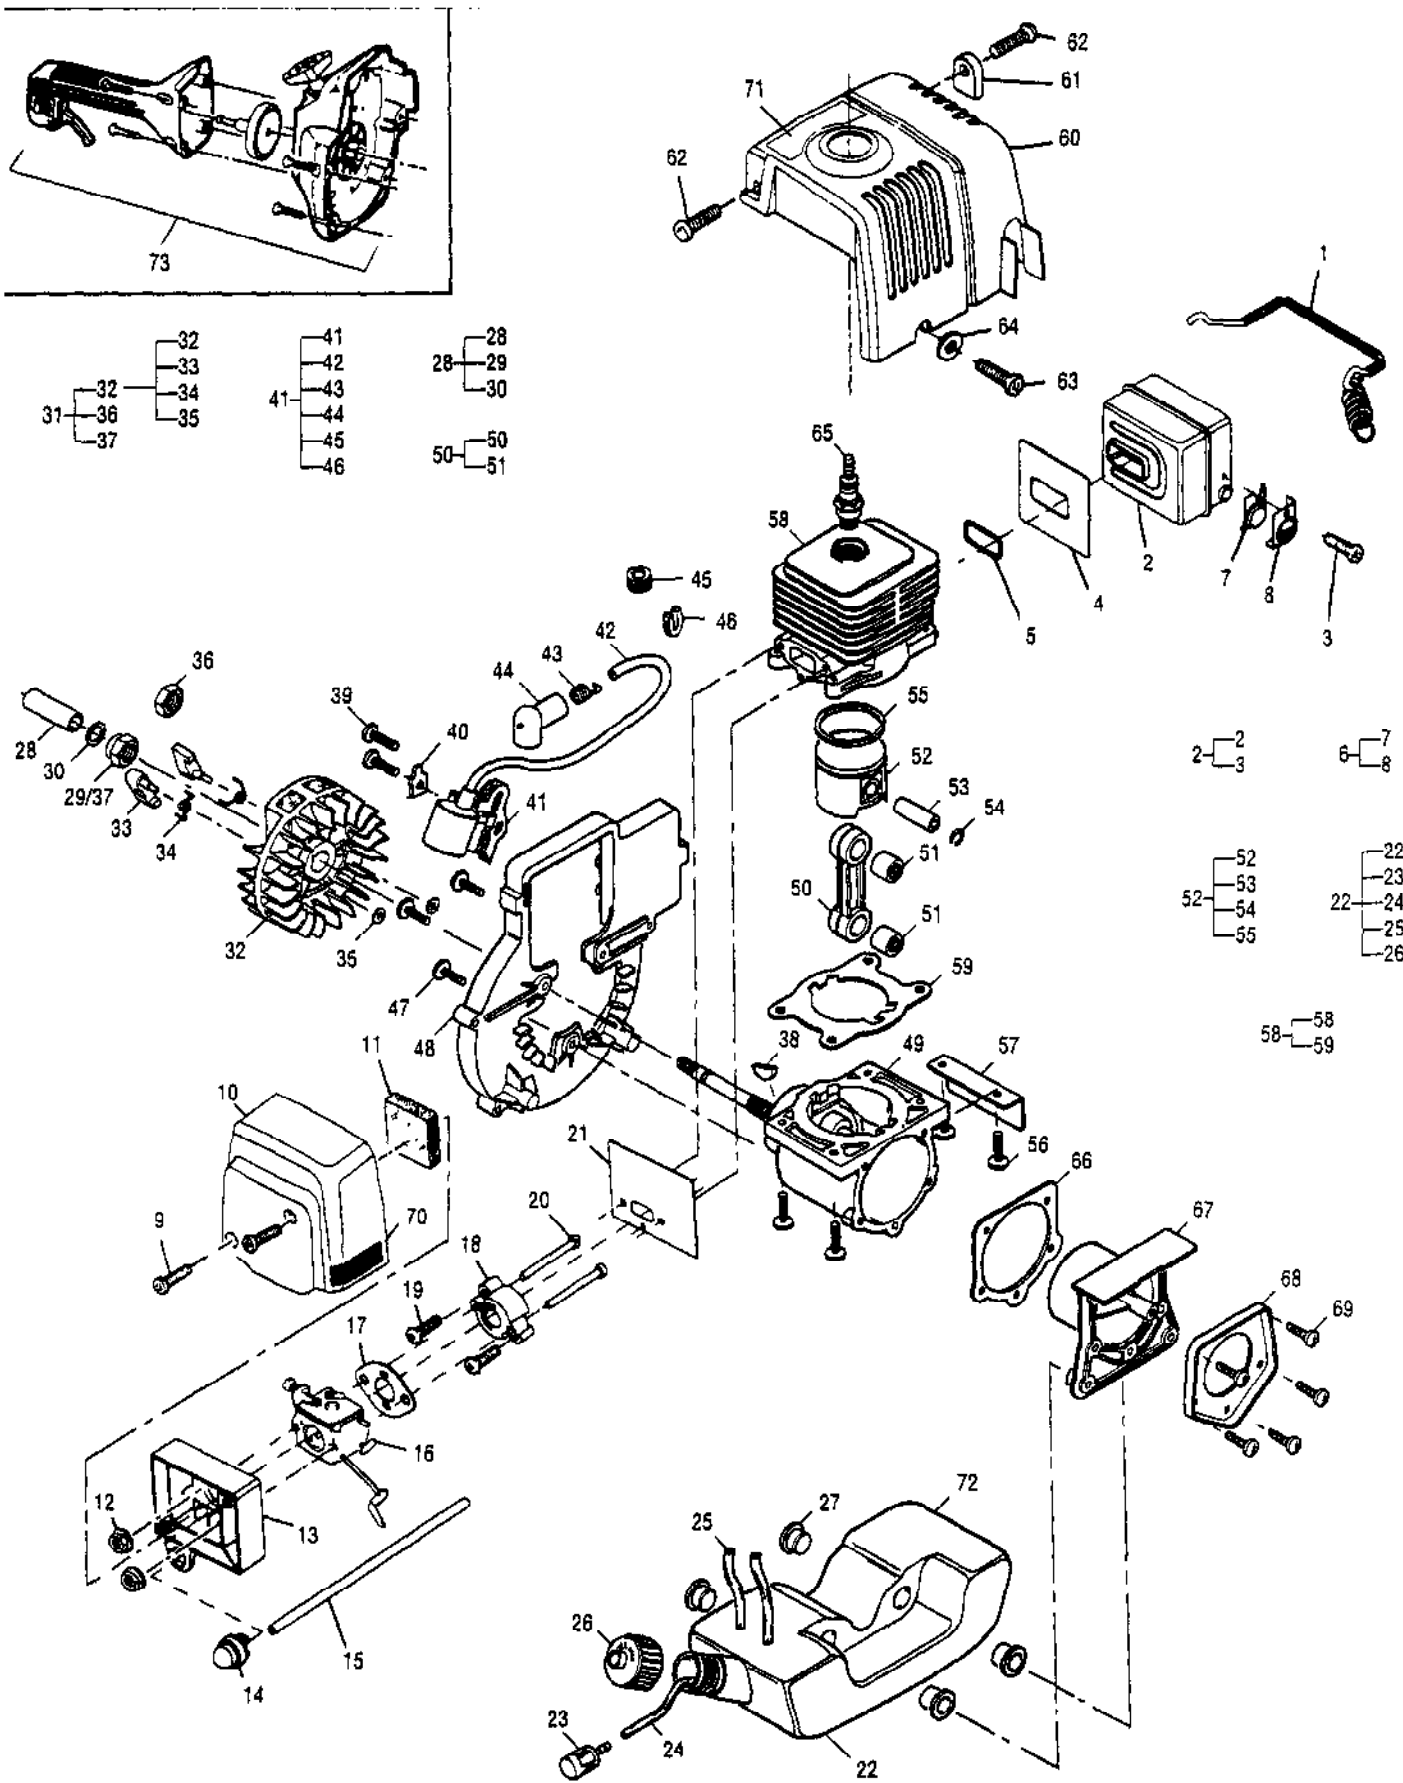

Ref #	Part Number	Qty	Description
1	224044	1	Spring, Muffler
2	224034	1	Kit, Muffler
3	111072	1	Screw, 8-18 x .31 Pn Hd SI Torx
4	224228	1	Gasket, Muffler
5	224922	1	Gasket, Exhaust Port
6	302424	1	Kit, Spark Arrester
7	224040	1	Screen, Spark Arrester
8	322032	1	Cover, Spark Arrester
9	111055	2	Screw, 10-14 x .625
10	224236	1	Cover, Air Cleaner, Large (Blk)
10	300302	1	Cover, Air Cleaner, Large (Grey)
11	224239	1	Filter, Air
12	111058	2	Nut, 10-24 Hex, Flange
12	111058		Carburetor Torque 25-30 in/lbs
13	224238	1	Box, Air (Blk)
14	224242-02	1	Primer, Remote, Zama
15	225163	1	Hose, Fuel Return
16		1	Carburetor w/Choke See "Carburetor Assembly" illustration and parts list.
17	218933	1	Gasket, Carburetor
18	224041-02	1	Insulator, Carburetor
19	111053	2	Screw, 10-24 x .88 Thd Form
19	111053		Insulator to Cylinder Torque 45-50 in/lbs Loctite 242
20	111057	2	Screw, 10-24 Spl
21	322031	1	Gasket, Manifold
22	300871	1	Kit, Fuel Tank w/Cap (Blk)
22	302349	1	Kit, Fuel Tank Asy w/Cap (Nat)
23	216985	1	Pickup, Fuel
24	225162	1	Hose, Fuel
25	225163	1	Hose, Fuel Return
26	223508	1	Cap, Fuel, w/Retainer
27	322105	4	Isolator, Fuel Tank
28	301114	1	Kit, Spacer, Clutch
29	322847	1	Nut, Hex 7/16-20
30	322844	1	Washer, Shaft
31	300827-01	1	Kit, Flywheel
32	301352-01	1	Flywheel
33	322297	2	Pawl, Starter
34	322835	2	Spring, Starter Pawl
35	111086	2	Ring, Retainer
36	111085	1	Nut, Direct Drive
37	322847	1	Nut, Hex 7/16-20, Clutch Drive
37	322847		Flywheel Nut Torque 140-145 in/lbs Loctite 242
38	102164	1	Key, Flywheel
39	111053	2	Screw, 10-24 x .88 Thd Form
39	111053		Ignition Asy Torque 45-50 in/lbs Loctite 242
40	300321	1	Terminal Tab
41	302138	1	Ignition Asy
42	223884	1	Kit, Spark Plug Wire
43	102556	1	Connector, Spark Plug
44	95266	1	Boot, Spark Plug
45	215533-01	1	Grommet, H/T Lead
46	110995	1	Grommet, S/Plug Wire
47	111067	3	Screw, 10-24 x .63 SI Torx Tp
47	111067		Shroud to C'case Torque 55-60 in/lbs Loctite 242