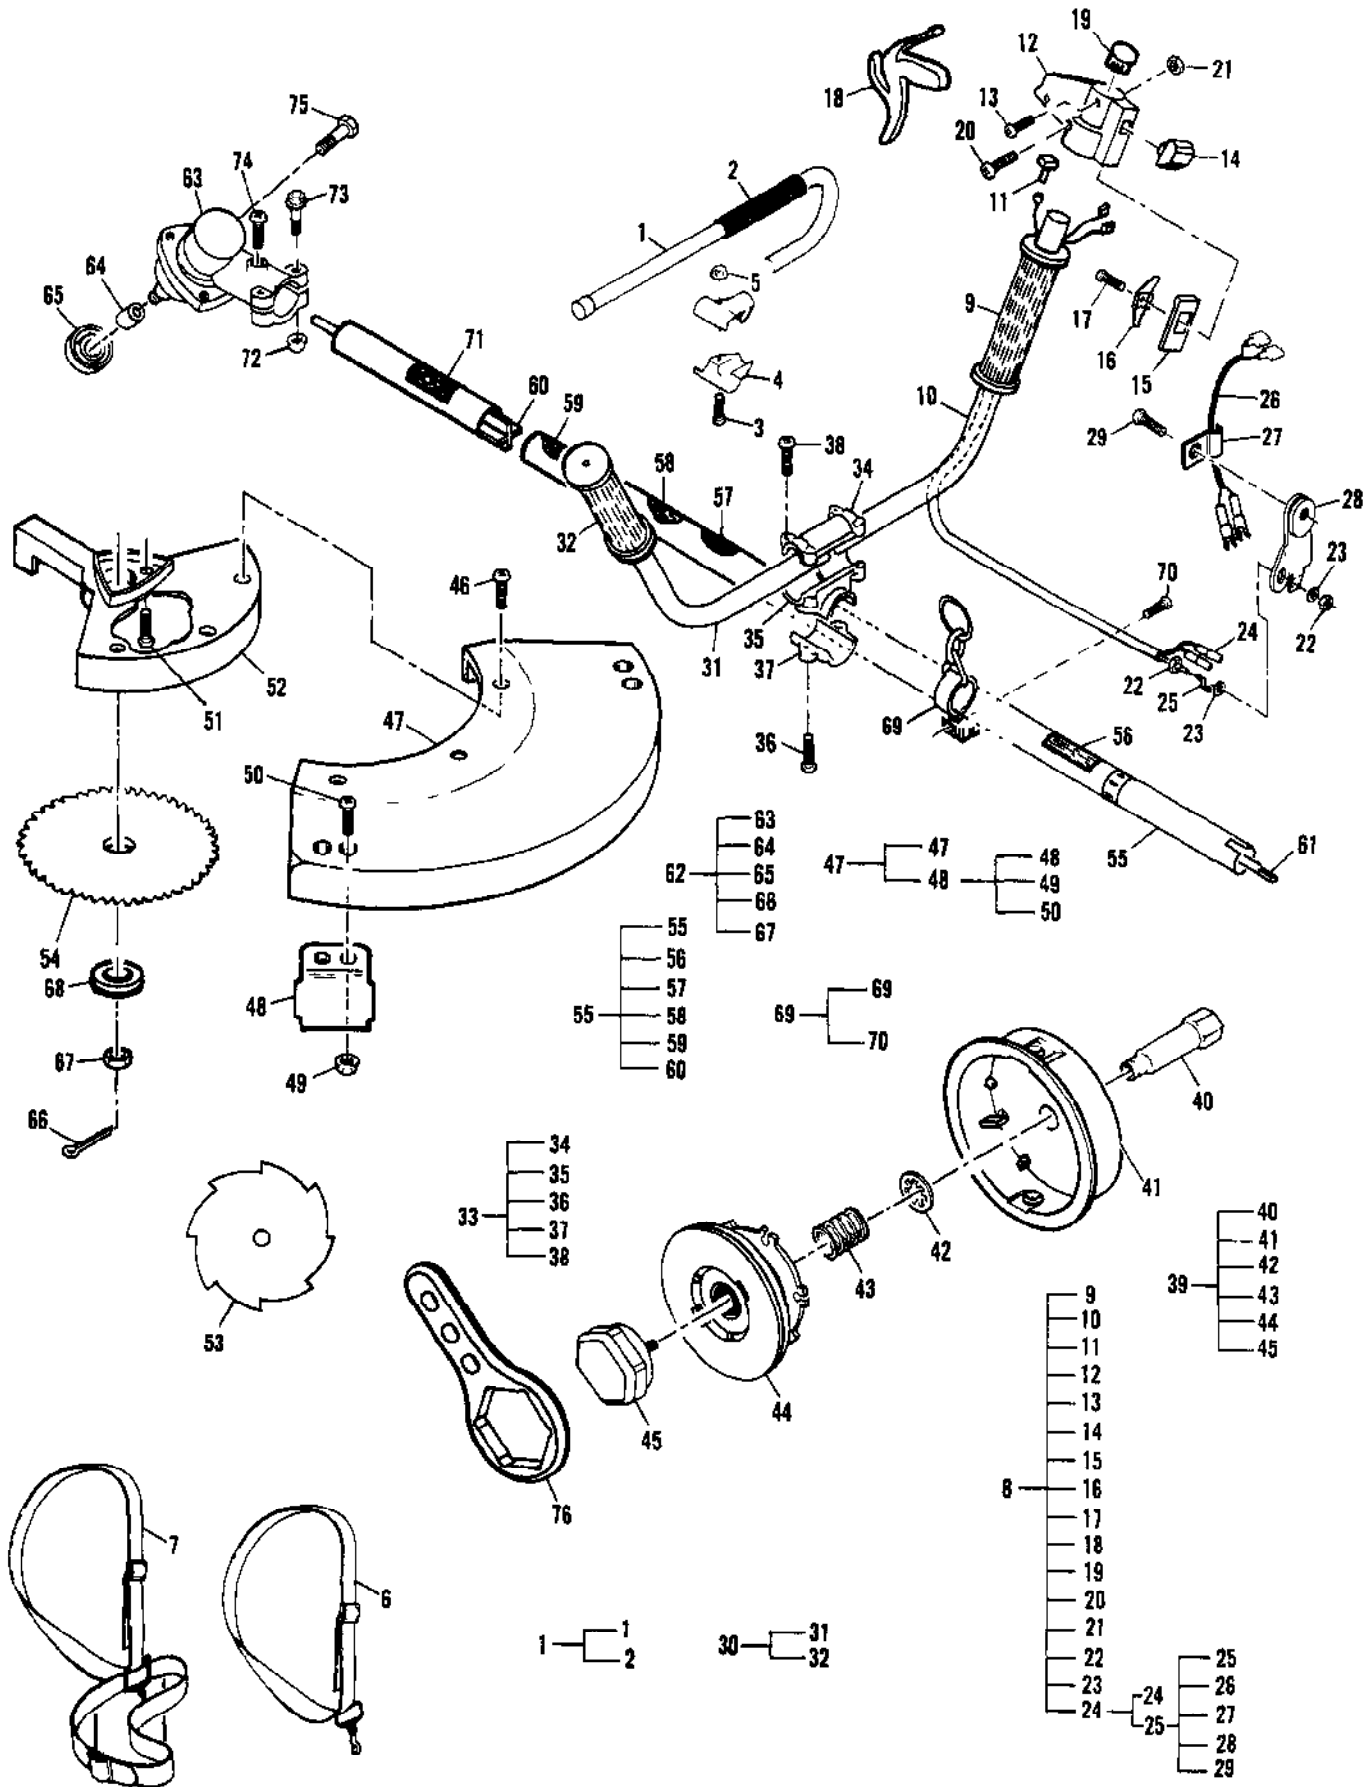

Ref #	Part Number	Qty	Description
1	300541	1	Handle Assembly, Barrier
2	322139	1	Grip
		1	Plug Not available separately.
3	217935	2	Screw, 10-24 x .50 Torx
4	217292	2	Clamp, Handle
5	218315	2	Nut
6	224083	1	Harness
7	217956	1	Harness Assembly
8	300549-02	1	Handle Asy w/Trigger
9	215322	1	Grip
10	216787	1	Bar, Handle
11	215323	1	Guide
12	222794	1	Housing, Trigger Throttle
13	223200	1	Screw, Self Tap, 10-16
14	68846	1	Button, Stop Switch
15	215319	1	Base, Stop Switch
16	215320	1	Contact, Switch
17	110706	1	Screw, 8-18 x .50
18	300361	1	Trigger, Throttle
19	218328	1	Plug, Tubing
20	216027	1	Screw, M5 x 28.5 SEMS
21	217159	1	Nut, Hex M5
22	217403	2	Nut, Hex M6 x 1.0
23	216596	2	Washer, Flat M6
24	300673	1	Kit, Wire/Cable
25	300825	1	Kit, Wire Assy
26	300679	1	Wire Harness, Ignition
27	322291	1	Clip
28	322578	1	Bracket, "T" Cable
29	111060	1	Screw, 10-24 x 1.38 TR HD Tap
30	216868-01	1	Bar Assembly, Handle
31			Bar, Handle Not available separately.
32	94212	1	Grip, Handle
33	217974	1	Clamp Assembly
34		1	Clamp, Top Not available separately.
35		1	Centerpiece Not available separately.
36	216782	2	Bolt, Hex M6 x 30.0
37		1	Clamp, Bottom Not available separately.
38	216781	4	Bolt, Hex M5 x 25.0
39	300078-01	1	Stringhead Asy (Mc-L/LT)
40	322106	1	Stud, Left Hand Thread
41	300091	1	Housing/Eyelet Assembly
42	111073	1	Ring, Retainer
43	322626	1	Spring, Left
44	300550-01	1	Spool Asy w/.095 Line
45	225167-01	1	Knob Assembly, Left
46	217935	3	Screw, 10-24 x .50 (Torx)
47	300318	1	Kit, Grass Shield (unassem.)
48	300626	1	Kit, Knife
49	216682	2	Nut, Lock 10-24 Hex
50	217935	2	Screw, 10-24 x .50 Torx
51	224175	3	Screw, M6 x 15
52	224177-01	1	Shield, Blade
53	216513-02	1	Blade, Brush 08 Tooth
54	216514-02	1	Blade, Brush 80 Tooth