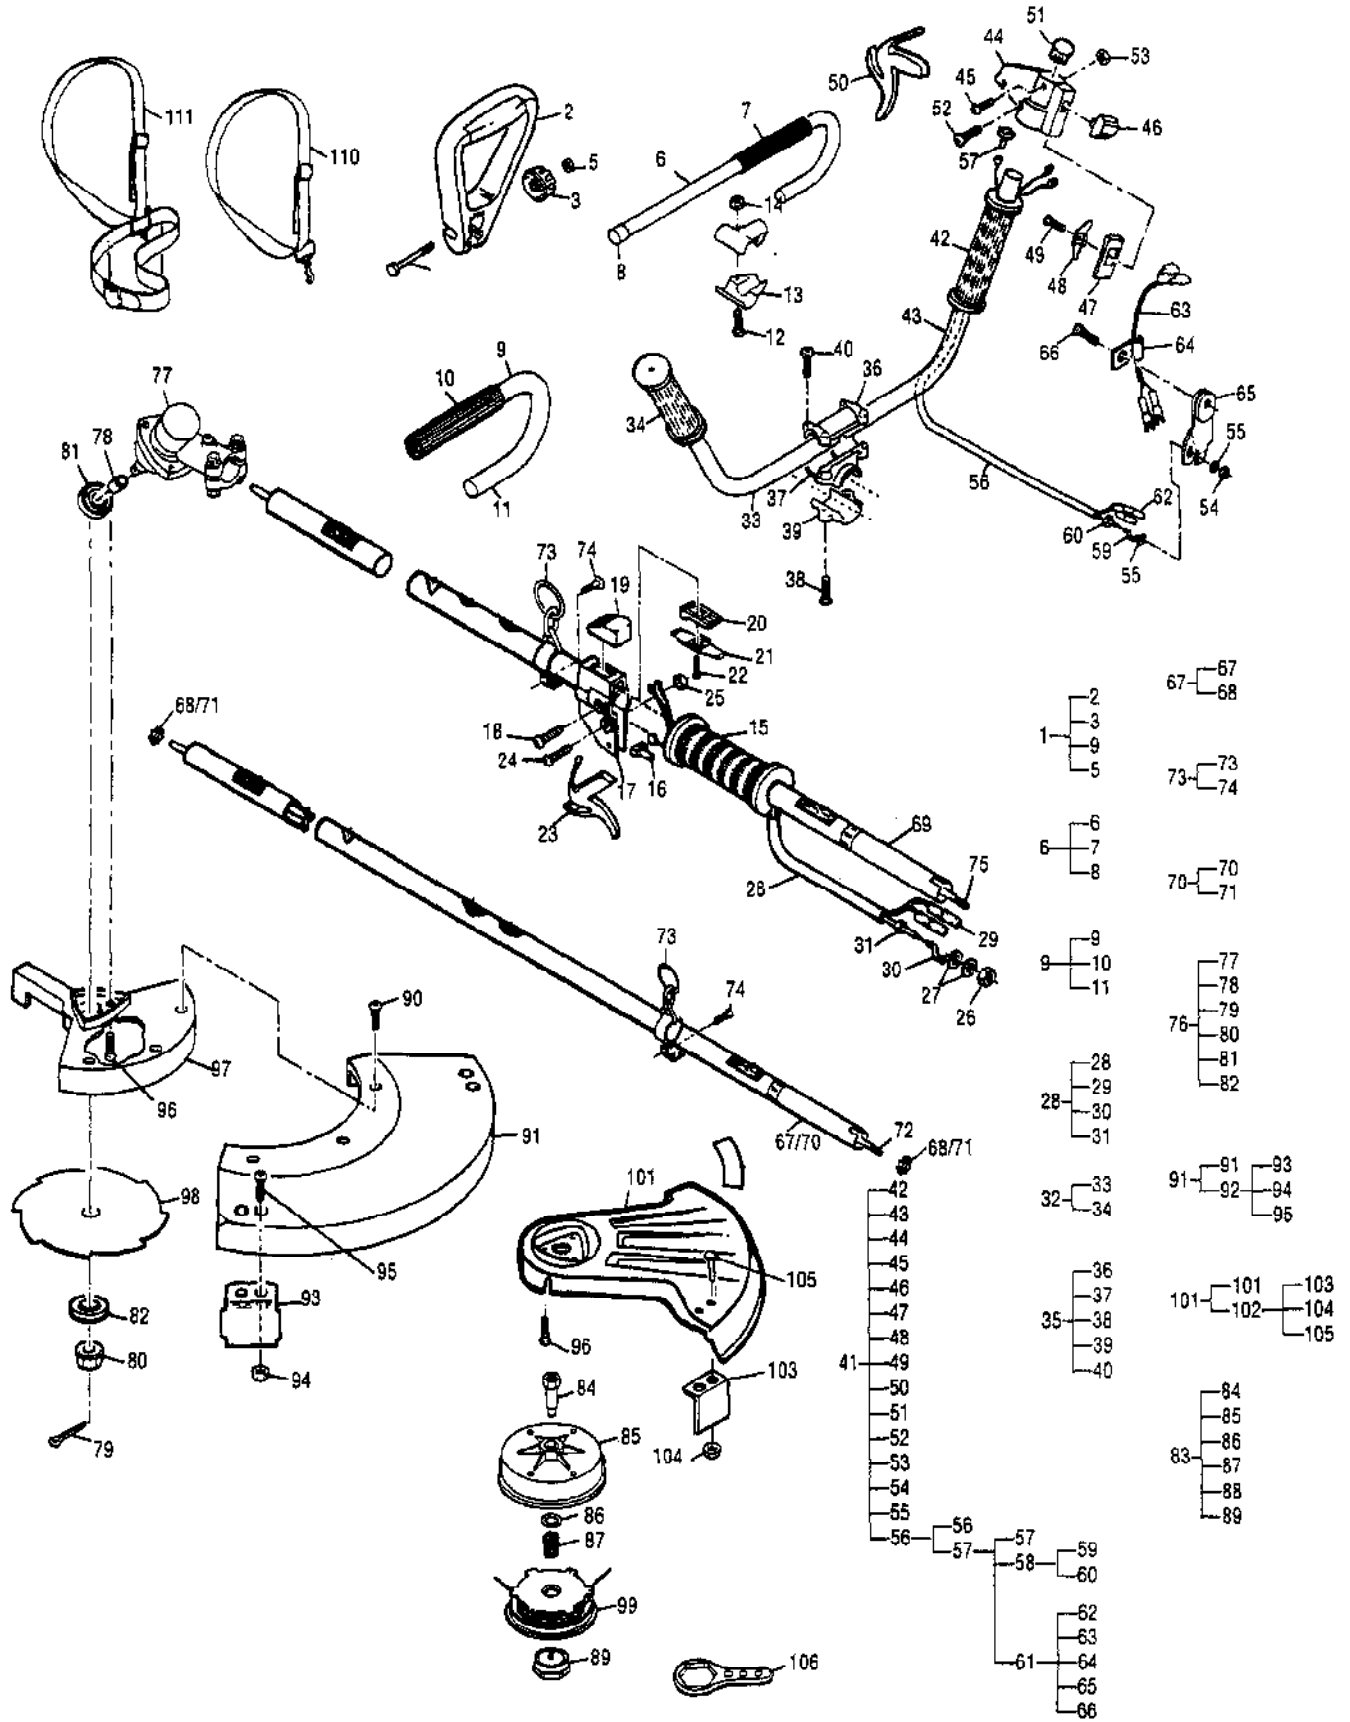

Ref #	Part Number	Qty	Description
1	300834	1	Handle, Delta Kit
2	37106-10	1	Assist Handle w/Cap Asy
3	322719	1	Knob
4	09075-99	1	Bolt, 1/4 in.-20 x 2.5 Hx Cap
5	13035-99	1	Nut, 1/4 in.-20 x .22 T
6	300541	1	Handle, J-Grip Asy w/Barrier Pole
7	322139	1	Grip
8	218328	1	Plug, Tubing
9	300540	1	Handle, J-Grip Asy
10	322139	1	Grip
11	218328	1	Plug, Tubing
12	217935	2	Screw, 10-24 x .5 Torx
13	217292	2	Clamp, Handle
14	218315	1	Nut
15	322137	1	Grip
16	215323	1	Guide
17	222795	1	Housing, Trigger Throttle
18	223200	1	Screw, Self Tapping, 10-16
19	68846	1	Button, Stop Switch
20	215319	1	Base, Stop Switch
21	215320	1	Contact, Switch
22	110706	1	Screw, 8-18 x .5
23	300361	1	Trigger, Throttle
24	216027	1	Screw, M5 x 28.5 Sems
25	217159	1	Nut, Hex M5
26	217403	1	Nut, Hex M6 x 1
27	216596	2	Washer, Flat M6
28	300682	1	Wire, Cable Asy
29		2	Wire, Terminal Asy Not available separately
30	322272	1	Cable, Throttle
31	217403	1	Nut, Hex M6x1
32	216868-01	1	Bar Asy, Handle
33		1	Bar, Handle Not available separately
34	94212	1	Grip, Handle
35	217974	1	Clamp Asy Not available separately
36		1	Clamp, Top Not available separately
37		1	Centerpiece Not available separately
38		2	Bolt, Hex M6 x 30.0 Not available separately
39		1	Clamp, Bottom Not available separately
40		4	Bolt, Hex M5 x 25 Not available separately
41	300549-02	1	Handle Asy/Trigger
42	215322	1	Grip
43	323721	1	Bar, Handle
44	222794	1	Housing, Trigger throttle
45	223200	1	Screw, Self Tapping, 10-16
46	68846	1	Button, Stop Switch
47	215319	1	Base, Stop Switch
48	215320	1	Contact, Switch
49	110706	1	Screw, 8-18 x .5
50	300361	1	Trigger, Throttle
51	218328	1	Plug, Tubing
52	216027	1	Screw, M5 x 28.5 Sems
53	217159	1	Nut, Hex M5
54	217403	1	Nut, Hex M6 x 1
55	216596	2	Washer, Flat M6