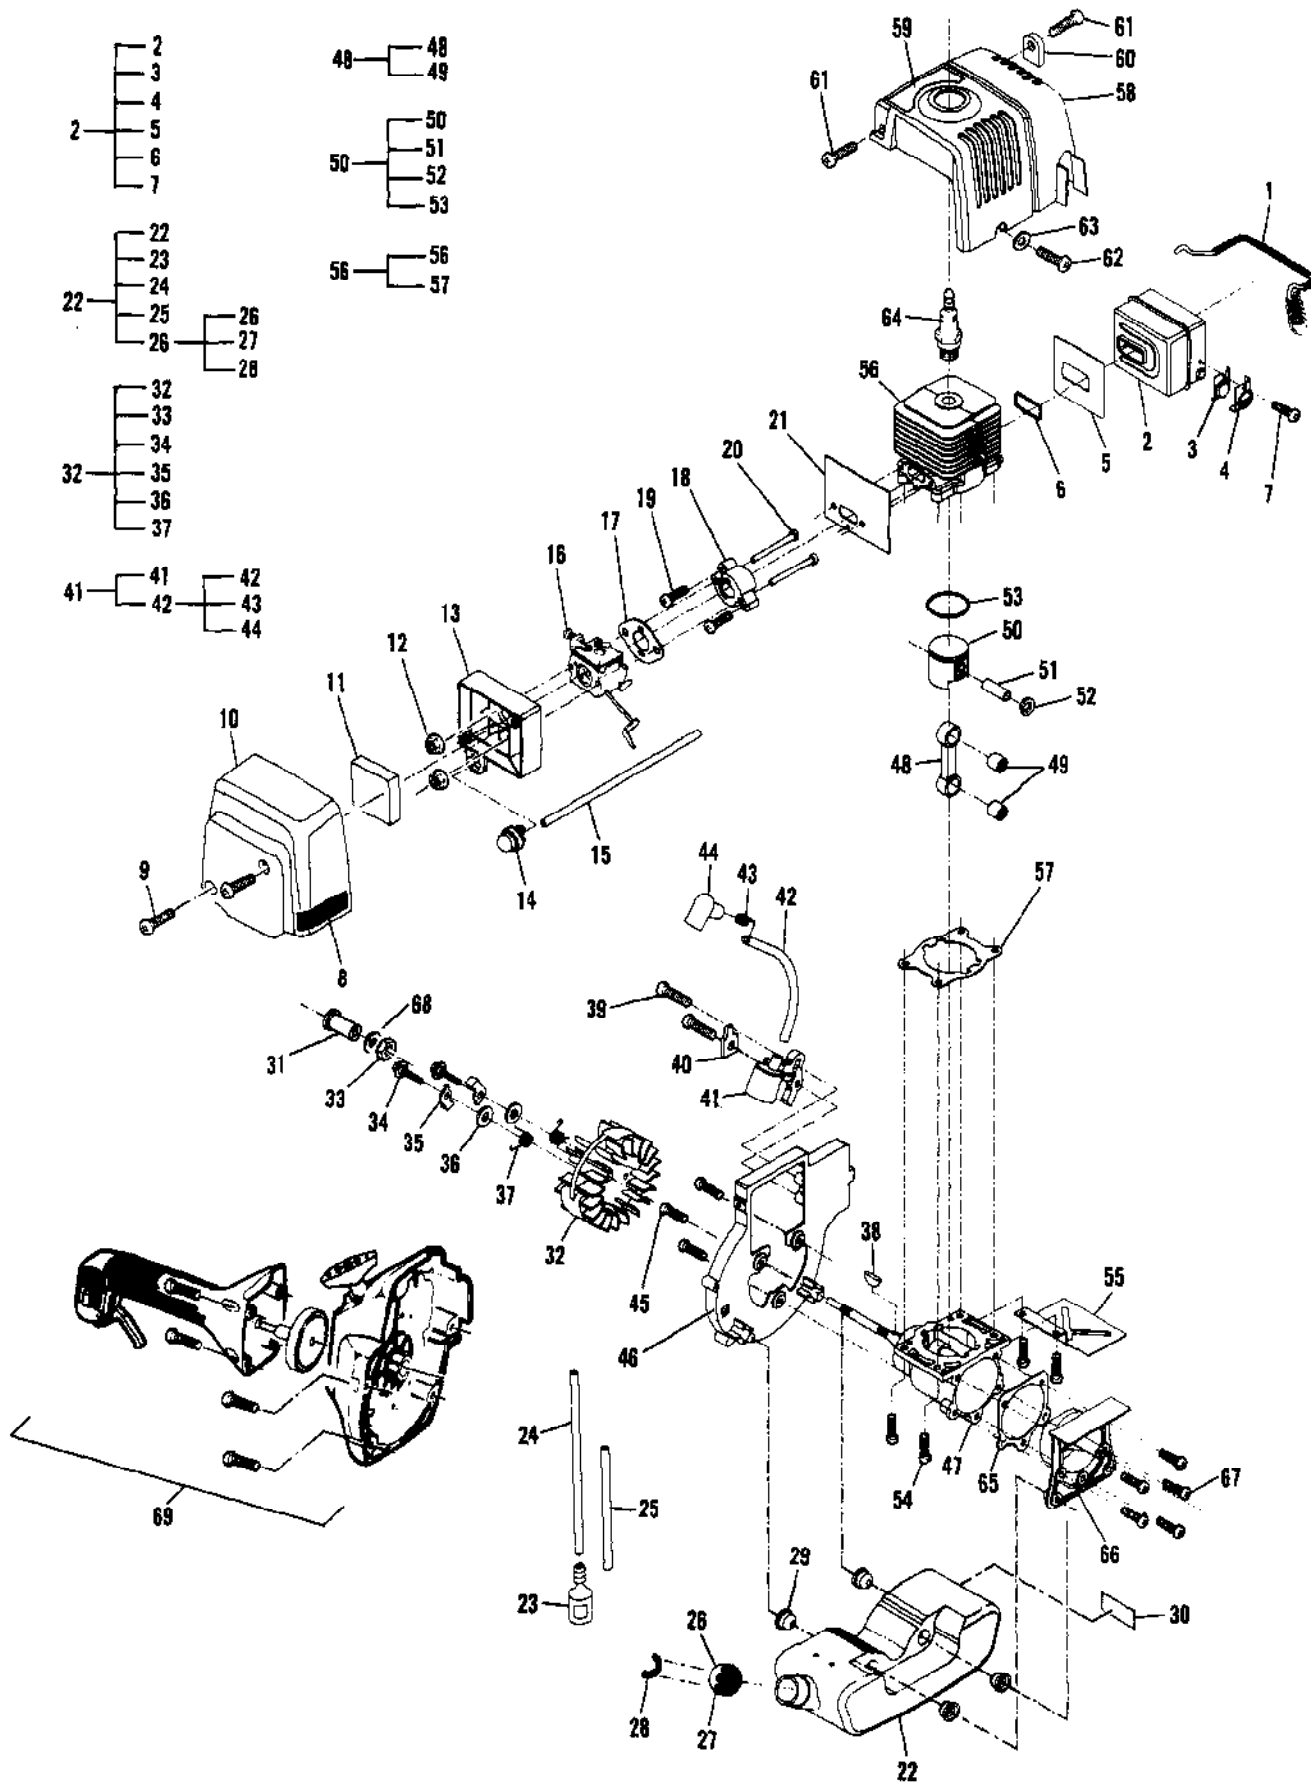

Ref #	Part Number	Qty	Description
1	224044	1	Spring, Muffler
2	300628	1	Kit, Muffler
3	224040	1	Screen, Spark Arrester
4	322032	1	Cover, Spark Arrester
5	224228	1	Gasket, Muffler
6	224922	1	Gasket, Exhaust Port
7	111072	1	Screw, 8-18 x .31 PN HD Torx
8	322478	1	Label, Choke (Horizontal)
	322241	1	Label, Choke
9	111055	2	Screw, 10-14 x .625 Plastite
10	224236	1	Cover, Air Cleaner - Large (Blk)
11	224239	1	Filter, Air
12	111058	2	Nut, 10-24 Flange / Hex
13	224238	1	Box, Air (Blk)
14	224242-01	1	Primer, Remote
15	225163	1	Hose, Fuel
16		1	CARBURETOR W/CHOKE See "Carburetor Assembly" illustration and parts list.
17	218933	1	Gasket, Carburetor
18	224041	1	Manifold, Carburetor
19	111053	2	Screw, 10-24 x .88
20	111057	2	Screw, 10-24 SPL
21	322031	1	Gasket, Manifold
22	300871	1	Kit, Fuel Tank / Cap (Blk)
23	216985	1	Pickup, Fuel
24	225162	1	Hose, Fuel
25	225163	1	Hose, Fuel Return
26	300700	1	Kit, Fuel Cap/Decal
27	211242	1	Decal, (OPEN SLOWLY)
28	322250	1	Decal, Fuel Cap
29	322105	4	Isolator, Fuel Tank
30	322100	1	Label, Storage
31	322842	1	Spacer, Clutch
32	300827	1	Kit, Flywheel
33	111085	1	Nut
34	111090	2	Screw, Starter Pawl 12-24 L H
35	322320	2	Pawl, Starter
36	93469	2	Washer, Starter Pawl
37	223339	2	Spring, Starter Pawl
38	102164	1	Key, Flywheel
39	111053	2	Screw, 10-24 x .88 THD FORM
40	300321	1	Terminal Tab
41	219848-01	1	Ignition Assembly
42	223884	1	Kit, Spark Plug Wire
43	102556	1	Connector, Spark
44	95266	1	Boot, Spark Plug
		1	Grommet, H/T Lead Not available separately.
		1	Grommet, S/Plug Wire Not available separately.
45	111054	3	Screw, 10-24 x .625
46	224042	1	Shroud, Engine (Machined)
47	300766	1	Crankcase / Shaft Assembly CL
		1	Crankshaft Assembly Not available separately.
		1	Crankcase, Machined Not available separately.
		1	Bearing 6202 Not available separately.
		1	Bearing 6202 RS Not available separately.