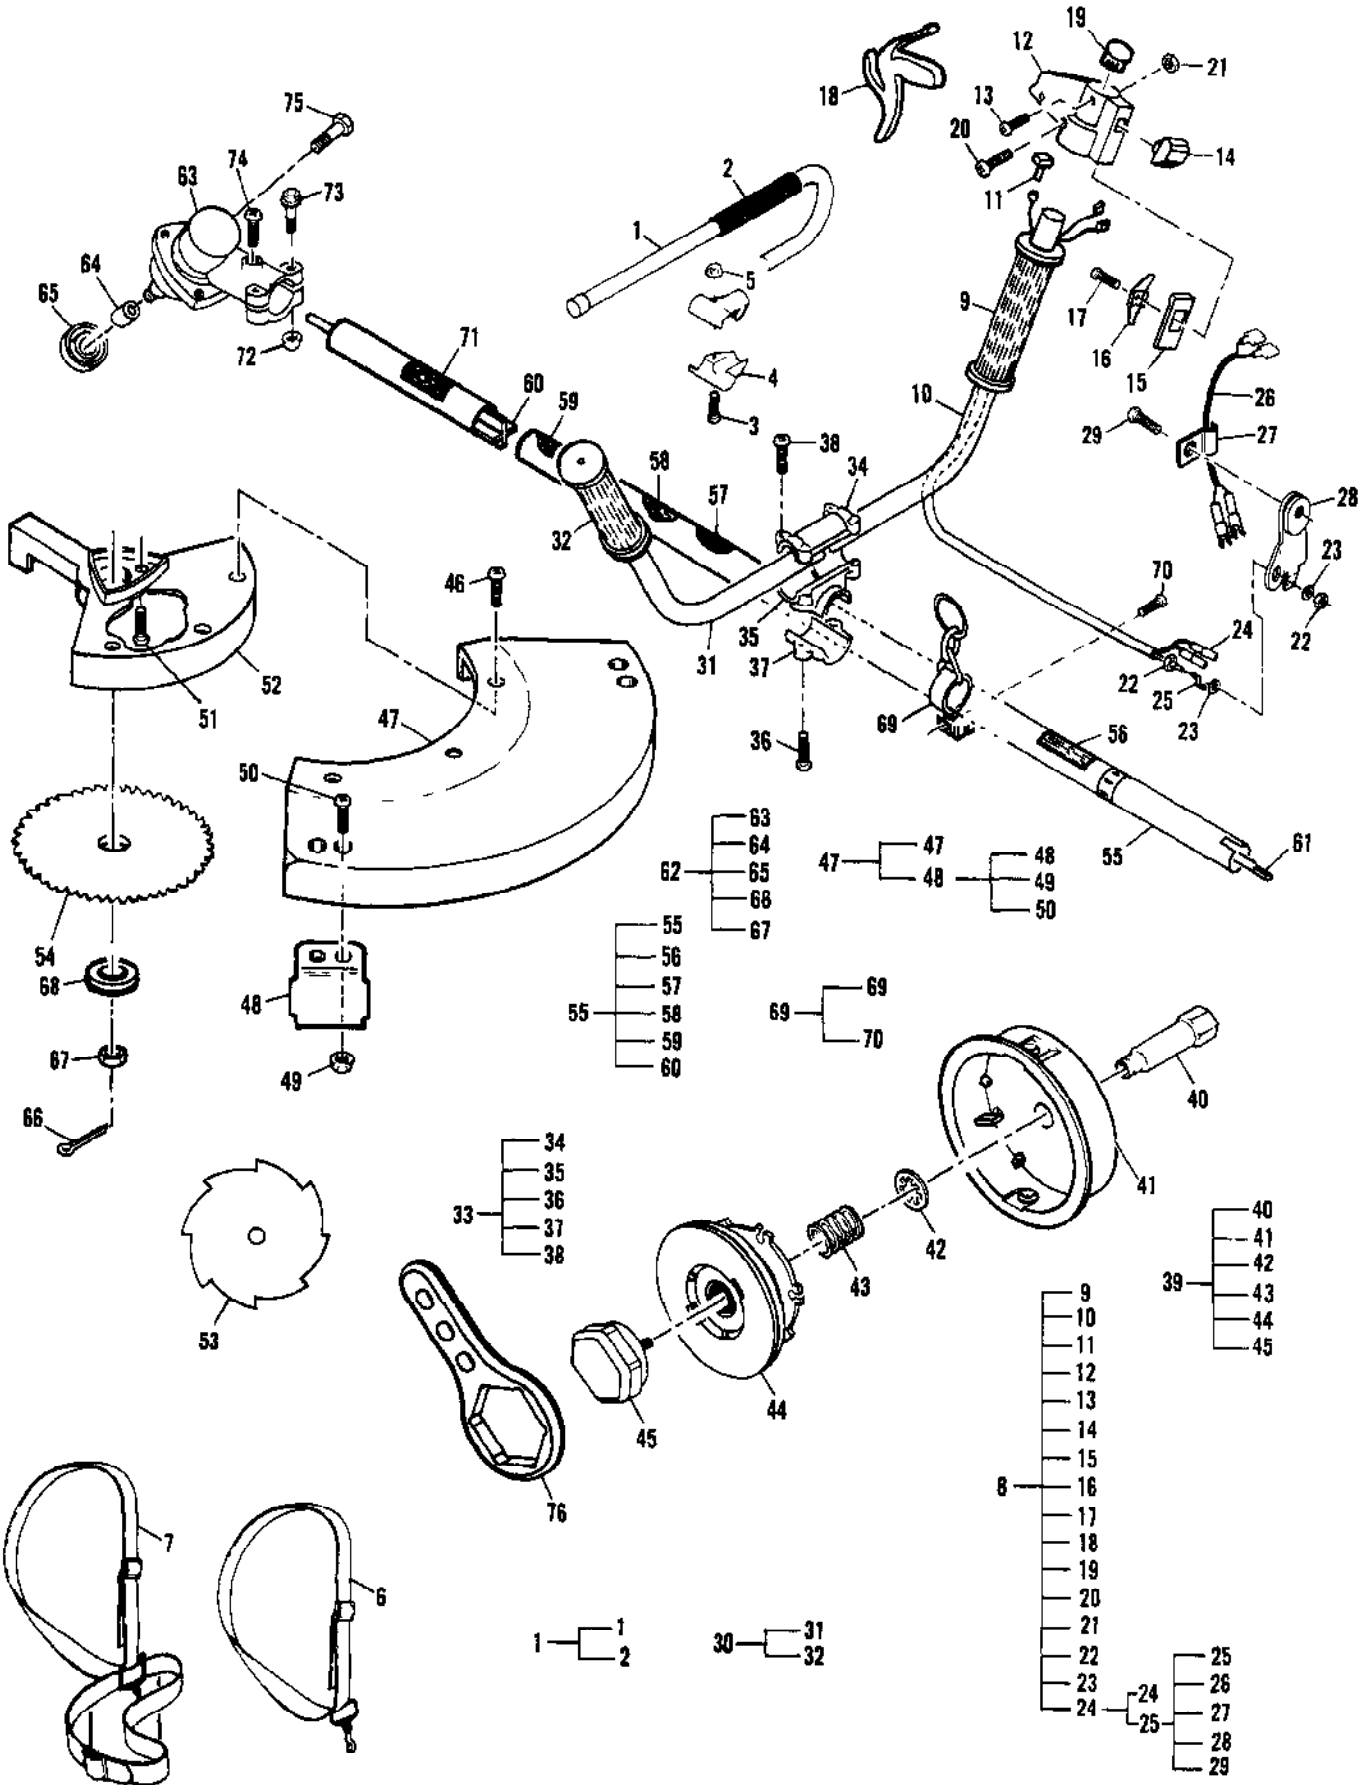

Ref #	Part Number	Qty	Description
1	300541	1	Handle Assembly, Barrier
2	322139	1	Grip
		1	Plug Not available separately.
3	217935	2	Screw, 10-24 x .50 Torx
4	217292	2	Clamp, Handle
5	218315	2	Nut
6	224083	1	Harness
7	217956	1	Harness Assembly
8	300549-02	1	Handle Asy w/Trigger
9	215322	1	Grip
10	216787	1	Bar, Handle
11	215323	1	Guide
12	222794	1	Housing, Trigger Throttle
13	223200	1	Screw, Self Tap, 10-16
14	68846	1	Button, Stop Switch
15	215319	1	Base, Stop Switch
16	215320	1	Contact, Switch
17	110706	1	Screw, 8-18 x .50
18	300361	1	Trigger, Throttle
19	218328	1	Plug, Tubing
20	216027	1	Screw, M5 x 28.5 SEMS
21	217159	1	Nut, Hex M5
22	217403	2	Nut, Hex M6 x 1.0
23	216596	2	Washer, Flat M6
24	300673	1	Kit, Wire/Cable
25	300825	1	Kit, Wire Assy
26	300679	1	Wire Harness, Ignition
27	322291	1	Clip
28	322578	1	Bracket, "T" Cable
29	111060	1	Screw, 10-24 x 1.38 TR HD Tap
30	216868-01	1	Bar Assembly, Handle
31			Bar, Handle Not available separately.
32	94212	1	Grip, Handle
33	217974	1	Clamp Assembly
34		1	Clamp, Top Not available separately.
35		1	Centerpiece Not available separately.
36	216782	2	Bolt, Hex M6 x 30.0
37		1	Clamp, Bottom Not available separately.
38	216781	4	Bolt, Hex M5 x 25.0
39	300078-01	1	Stringhead Asy (Mc-L/LT)
40	322106	1	Stud, Left Hand Thread
41	300091	1	Housing/Eyelet Assembly
42	111073	1	Ring, Retainer
43	322626	1	Spring, Left
44	300550-01	1	Spool Asy w/.095 Line
45	225167-01	1	Knob Assembly, Left
46	217935	3	Screw, 10-24 x .50 (Torx)
47	300318	1	Kit, Grass Shield (unassem.)
48	300626	1	Kit, Knife
49	216682	2	Nut, Lock 10-24 Hex
50	217935	2	Screw, 10-24 x .50 Torx
51	224175	3	Screw, M6 x 15
52	224177-01	1	Shield, Blade
53	216513-02	1	Blade, Brush 08 Tooth
54	216514-02	1	Blade, Brush 80 Tooth