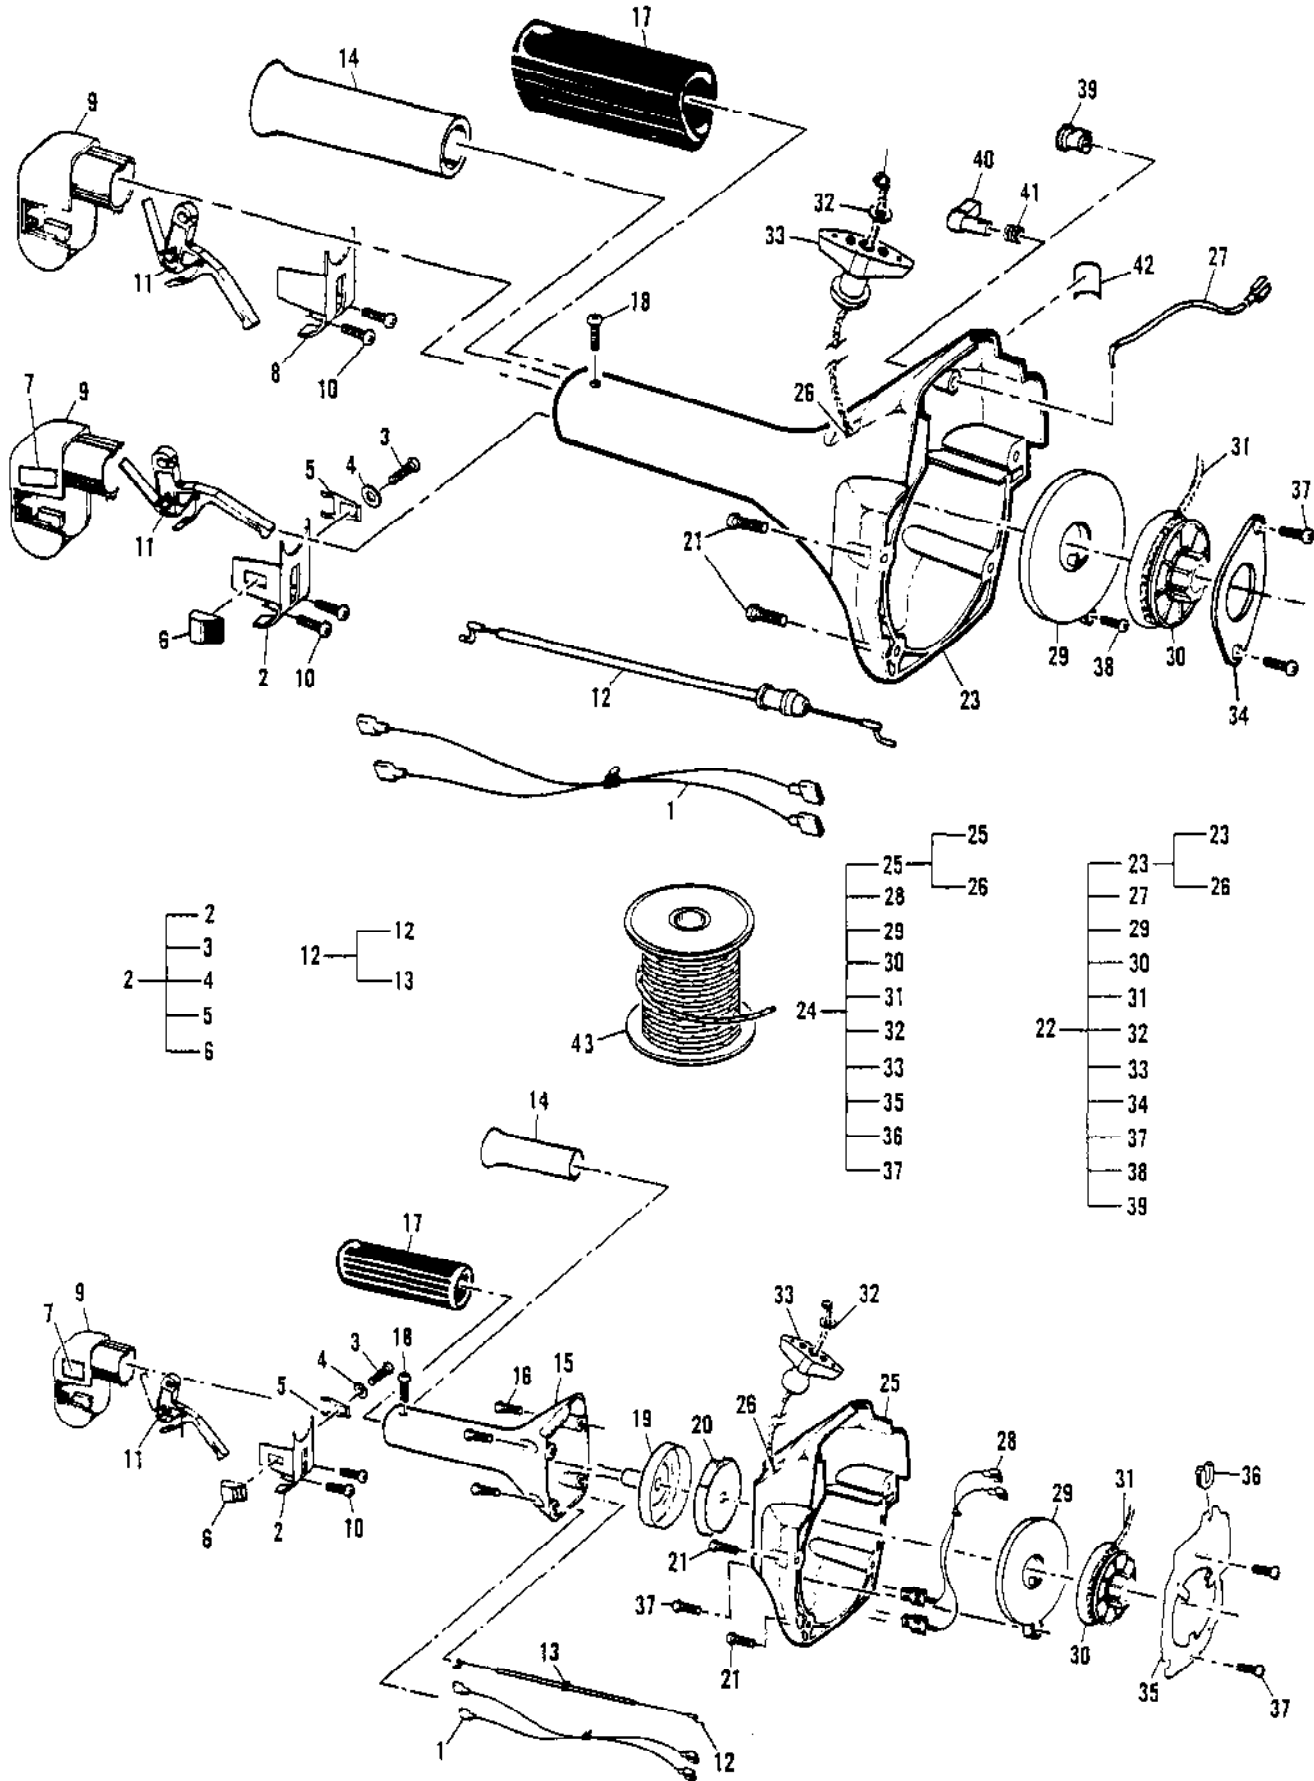

Ref #	Part Number	Qty	Description
	224033-02		Carburetor w/Choke, Walbro WT-231A
	224033-01	1	Carburetor w/Choke, Zama M29
1		1	Ring, Screen Retainer
2		1	Ring, Shaft Retainer
3		1	Lever, Throttle
4		1	Cover, Metering Lever
5	300456	1	Cover, Fuel Pump
	300072	1	Cover, Fuel Pump
6		1	Shaft Assembly, Throttle
7		1	Valve, Throttle
8		1	Shaft Assembly, Choke
9		1	Valve, Choke
10		1	Valve, Inlet Needle
11		1	Seat Assembly, Check Valve
12		1	Plug, Cup 5mm
13		1	Plug, Welch 5/16
14		1	Ball, Choke Friction
15		1	Gasket, Metering Diaphragm
16		1	Gasket, Fuel Pump
17		1	Diaphragm, Fuel Pump
18		1	Diaphragm Assembly, Metering
19		3	Screw, Valve
20		1	Screw, Metering Lever Pin
21		1	Screw, Pump Cover
22		1	Screw, Idle Adjust Kit
23		4	Screw, Metering Cover
24		1	Spring, Choke Friction
25		1	Spring, Idle Needle
26		1	Spring, High Speed Needle
27		1	Spring, Throttle Return
28		1	Spring, Metering Lever
29		1	Needle, High Speed
30		1	Needle, Idle
31		1	Screen, Check Valve
32		1	Screen, Fuel Inlet
33		1	Pin, Metering Lever
34		1	Lever, Metering
	300457		Kit, Carburetor Repair (Walbro)
	224460		Kit, Gasket/Diaphragm (Walbro)
	322363		Kit, Choke Lever(Walbro)
	300454		Kit, Carburetor Repair (Zama)
	300473		Kit, Gasket/Diaphragm (Zama)
	322358		Kit, Choke Lever (Zama)