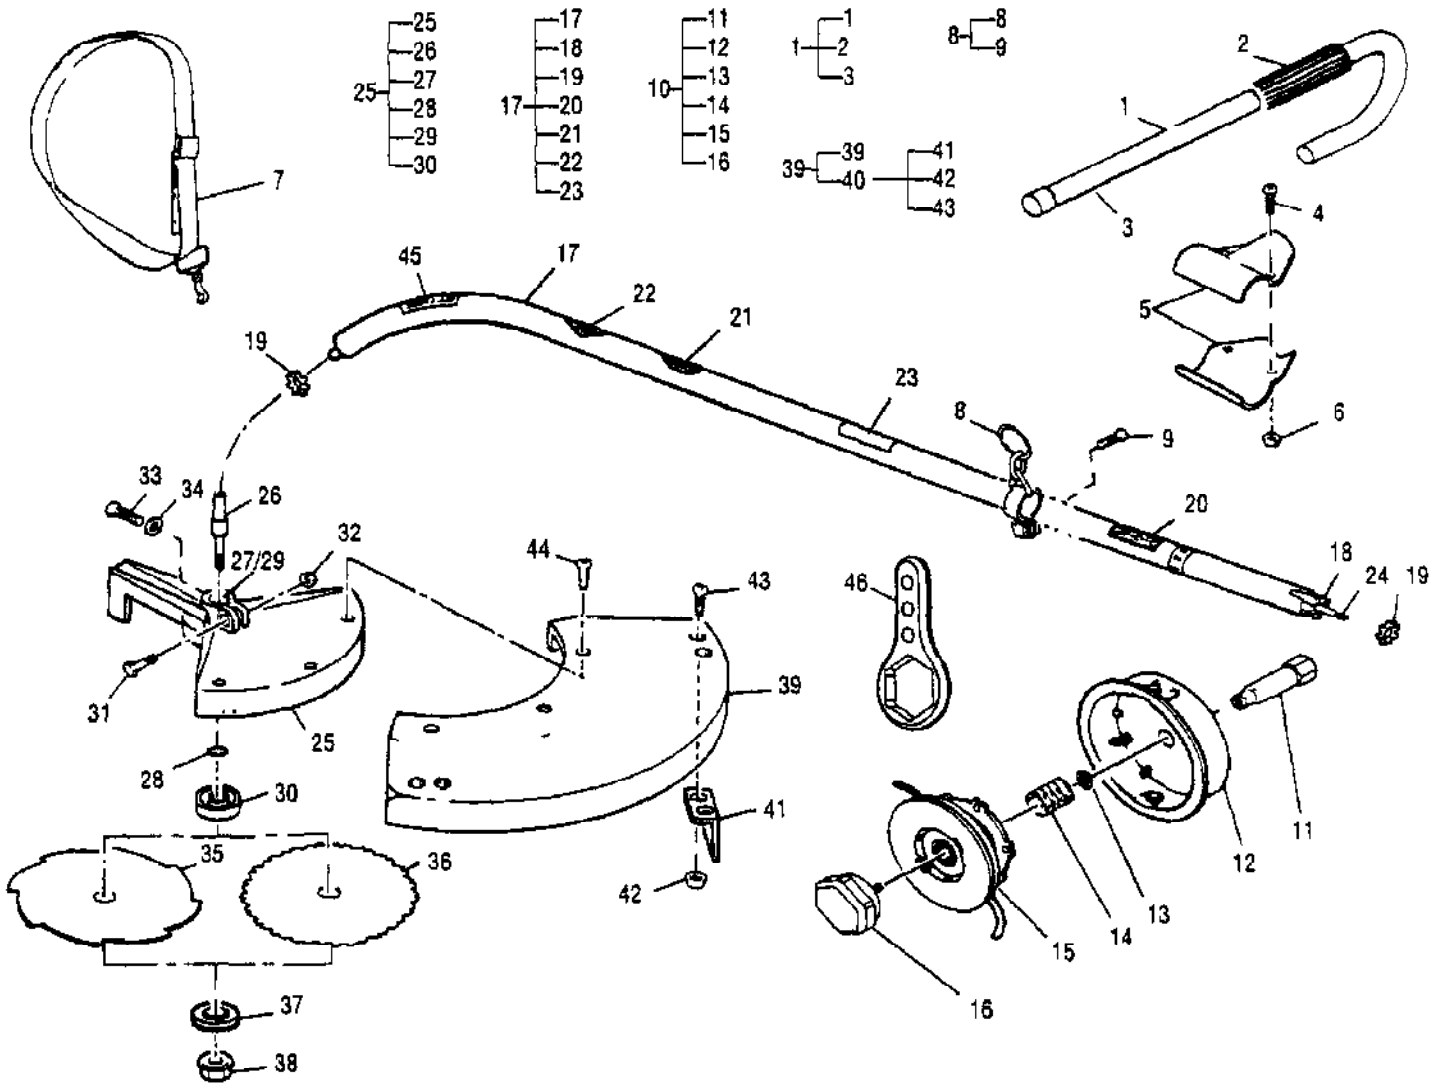

Ref #	Part Number	Qty	Description
1	300541	1	Handle Asy, Barrier
2	322139	1	Grip
3		1	Plug, Tubing Not availalbe seperatly.
4	217935	2	Screw, 10-24 x .50 Tr Torx
5	215337	2	Clamp, Handle
6	218315	2	Nut
7	224083	1	Harness
8	218001	1	Ring, Harness 7/8"
9		1	Screw, M5 x 8 x 17 Phillips
10	225196-02	1	Kit, Stringhead, Medium
11	323681	1	Stud, Right, 3/8-24 Rt
12	300115	1	Housing, Eyelet Asy, Medium
13	111073	1	Ring, Retainer
14	322626	1	Spring
15	300689	1	Kit, Line (0.95") on Spool, Med
16	300736	1	Kit, Knob Asy (Right)
17	300430	1	Housing Asy, Outer, 54 in.
18	322281	1	Sleeve, 7/8 x 45.68
19	223412	2	Clip, Spring Ext
20	219030	1	Decal, Warning
21	223407	1	Decal, Eye/Ear Cover
22	211214	1	Decal, Warning, 15m
23	211215	1	Decal, Thrown Objects
24	301025	1	Drive Asy, w/Clip
25	300388-01	1	Shield Asy, Blade
26	224081	1	Spindle
27	217133	2	Bearing, Ball
28	224158	1	Clip
29	224159	1	Washer, Flat
30	224154-01	1	Collar
31	110568	1	Screw, 12-24 x 1.12 Hx
32	110950	1	Nut, Lock, 12-24
33	215874	1	Screw, M4 x 9.5 Pn Torx
34	217672	1	Washer, Flat M4
35	216513-03	1	Blade, Grass 8-Tooth
36	224455-01	1	Blade, Pro-Style
37	218075	1	Flange, Spindle
38	110594	1	Nut, Lock 3/8-24
38	110594		Blade Nut Torque 140-150
39	300318	1	Shield, Grass
40	300626	1	Kit, Knife
41	224497-01	1	Cutter
42	216682	2	Nut, Lock 10-24 Hex
43	217935	2	Screw, 10-24 x 50 Torx
44	224175	3	Screw, M6 x 15
45	322099	1	Label, Debris Shield Warning
46	322344	1	Wrench, Stringhead