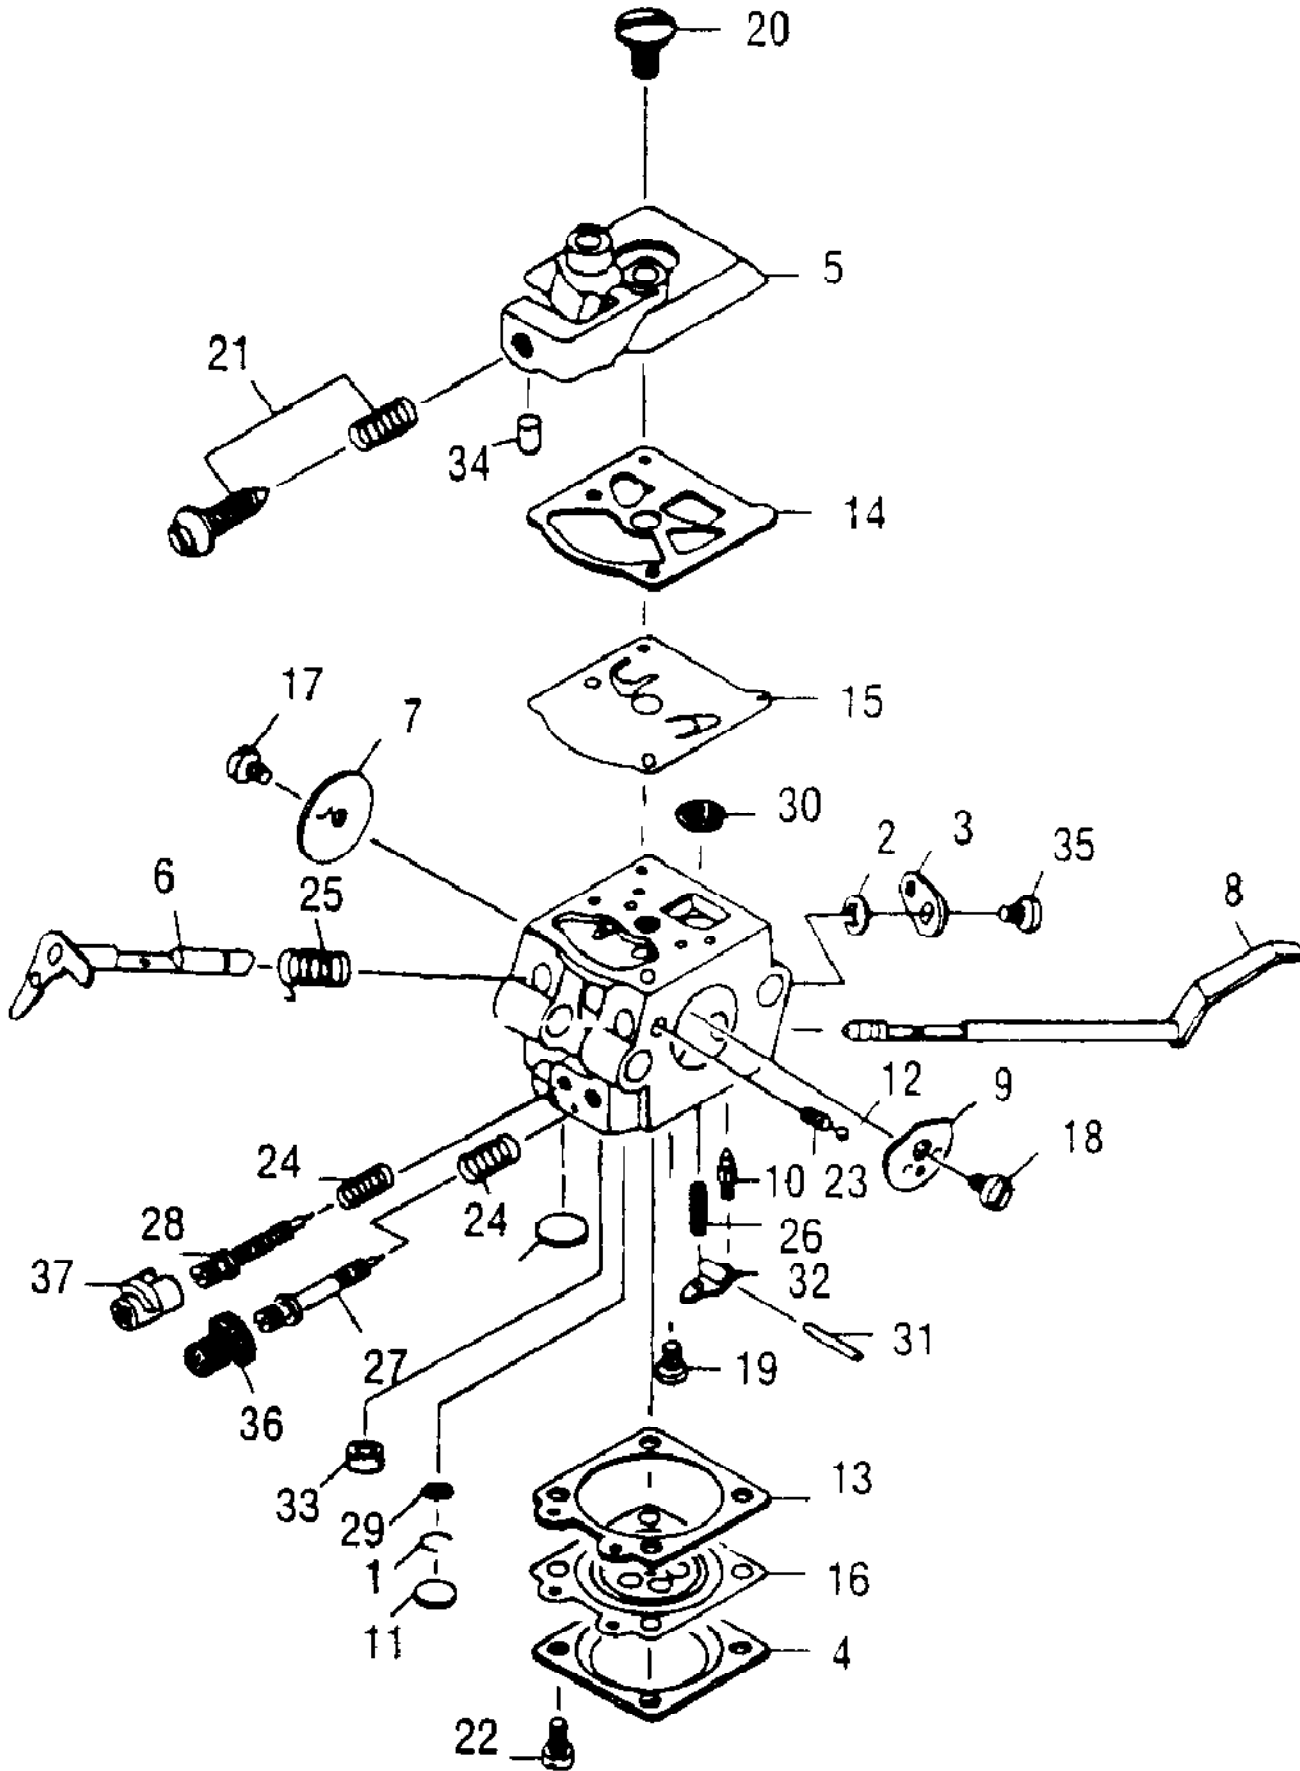

Ref #	Part Number	Qty	Description
	323602-04	1	Carburetor, Walbro WT 434
1		1	Ring, Screen Retainer
2		1	Ring, Shaft Retainer
3		1	Lever, Throttle
4		1	Cover, Metering Lever
5	300072	1	Cover, Fuel Pump
6		1	Shaft Asy, Throttle
7		1	Valve, Throttle
8		1	Shaft Asy, Choke
9		1	Valve, Choke
10		1	Valve, Inlet Needle
11		1	Seat Asy, Check Valve
12		1	Plug, Cup
13		1	Plug, Welch
14		1	Ball, Choke Friction
15		1	Gasket, Metering Diaphragm
16		1	Gasket, Fuel Pump
17		1	Diaphragm, Fuel Pump
18		1	Diaphragm Asy, Metering
19		2	Screw, Valve
20		1	Screw, Metering Lever Pin
21		1	Screw, Pump Cover
22		1	Spring, Idle Adjust Kit
23		4	Screw, Metering Cover
24		1	Spring, Choke Friction
25		1	Spring, Idle Needle
26		1	Spring, High Speed Needle
27		1	Spring, Throttle Return
28		1	Spring, Metering Lever
29		1	Needle, High Speed
30		1	Needle, Low Speed
31		1	Screen, Check Valve
32		1	Screen, Fuel Inlet
33		1	Pin, Metering Lever
34		1	Lever, Metering
35		1	Ring, High Speed
36		1	Washer, High Speed
37	323601	1	Cap, Limiter, High, Black
38	323602	1	Cap, Limiter, Low, White
	324013		Kit, Major Repair A1126WT
	324009		Kit, Gasket/Diaphragm B1110WT
	322363		Kit, Choke Lever 40-999

PN 91424
Tachometer

Ref #	Part Number	Qty	Description
111124	111124		T-27 Torx Dr 3.5 in.
222785	222785		T-25 Torx dr 3.5 in.
217720	217720		Torx Dr Set
323754	323754		Torx Dr Set of 6 Bit Sizes: Tx 10,15,20,25,27,30
323330	323330		Ignition Tester
215432-01	215432-01		Pressure Test Tool
91424	91424		Tachometer