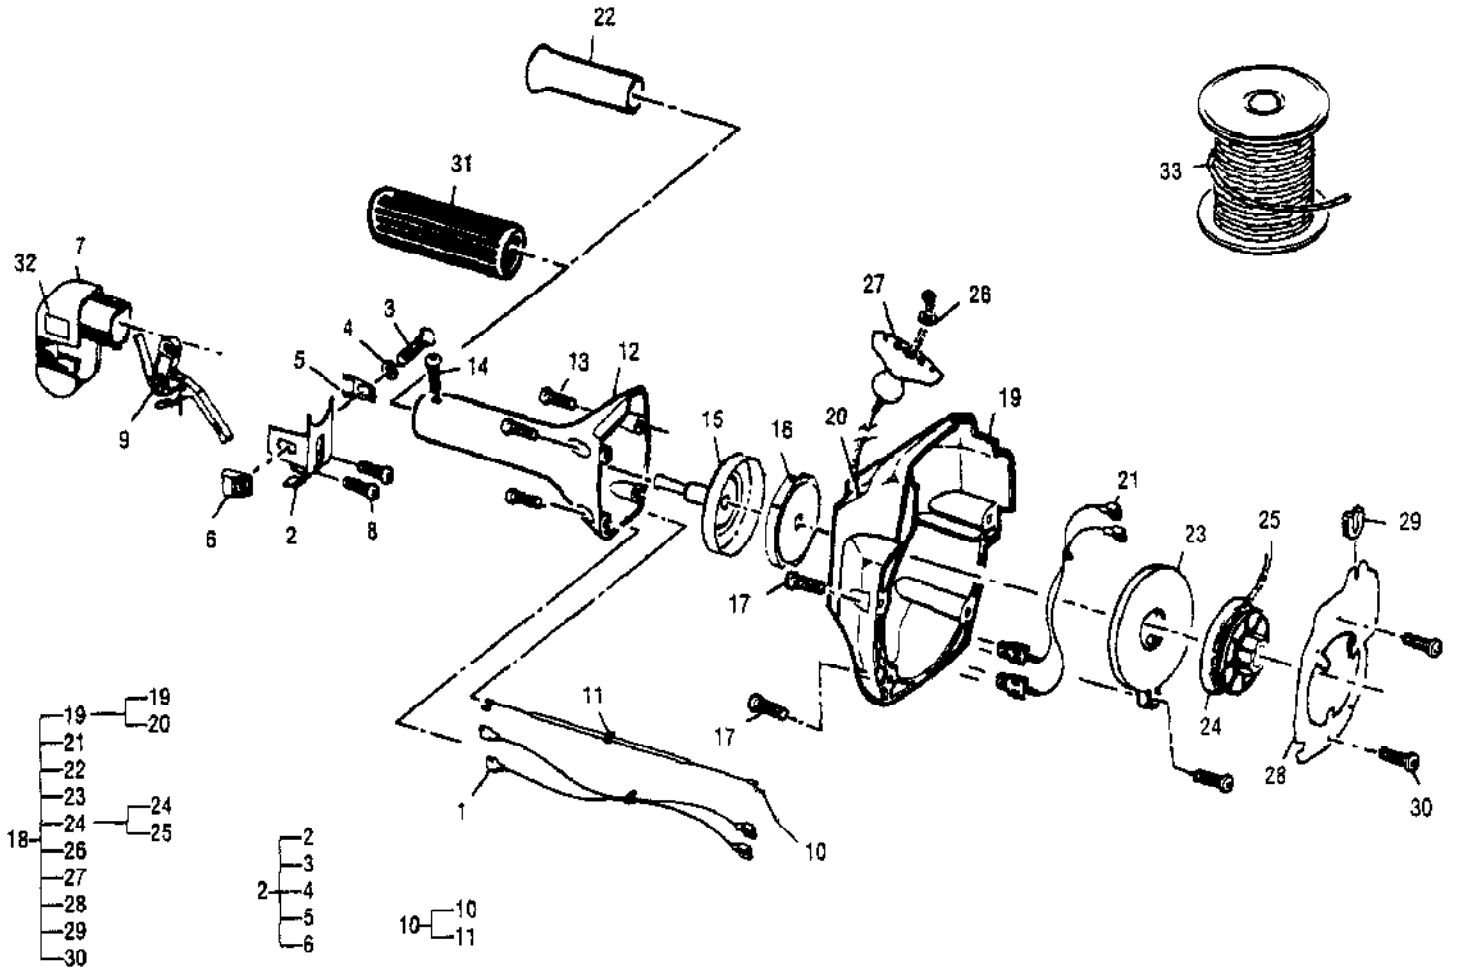

Ref #	Part Number	Qty	Description
1	301133	1	Wire Asy, Switch
2	300064	1	Cover Asy, Switch
3	111069	1	Screw, 8-16 x 375 Plastite
4	105497	1	Washer, Flat, .180 ID max
5	224246	1	Contact, Switch
6	224245	1	Button, Stop Switch
7	224234	1	Trigger Housing Asy, 22 mm
8	111061	2	Screw, 6-19 x .62 Fl Hd Plastite
9	300361	1	Trigger, Throttle
10	300372-01	1	Throttle Cable, Clutch Drive
11	111074	1	Nut, Speed, 188 ID
12	224912	1	Housing, Clutch, 7/8 in. (Yellow)
12	300014	1	Housing, Clutch, 7/8 in. (Grey)
13	224919	4	Screw, 10-14 x 1.0 Pn Hd
13	224919		Clutch Housing Torque 30-35
14	111070	A	Screw, 12-11 x .5 Pn Hd Torx
15	302106	1	Drum, Clutch, Heat Treated
16	300459	1	Kit, Clutch
17	111054	4	Screw, 10-24 x .625
17	111054		Starter Housing Torque 30-35
18	224916	1	Starter Asy (Yellow)
18	300013	1	Starter Asy (Grey)
19	300616	1	Housing, Starter/Rope Guide
19	300618	1	Housing, Guide Starter/Rope
20		1	Rope Guide
21	301134	1	Wire Asy, Starter Hsg, Clutch Dr
22	322234	1	Sleeve, Protecting
23	300475	1	Spring/Starter Rewind
24	300872	1	Drum/Rope Asy
25	222869	1	Rope, Starter, 46 in.
26	218941	1	Washer, Nylon
27	216792	1	Handle, Starter
28	224927	1	Plate, Baffle, Clutch Drive
29	215533-01	1	Grommet, H/T Lead
30	223357	3	Screw, 8-16 Plastite
31	322140	1	Grip
32	322081	1	Label, ON/OFF Switch
33	300415	1	Rope, Bulk