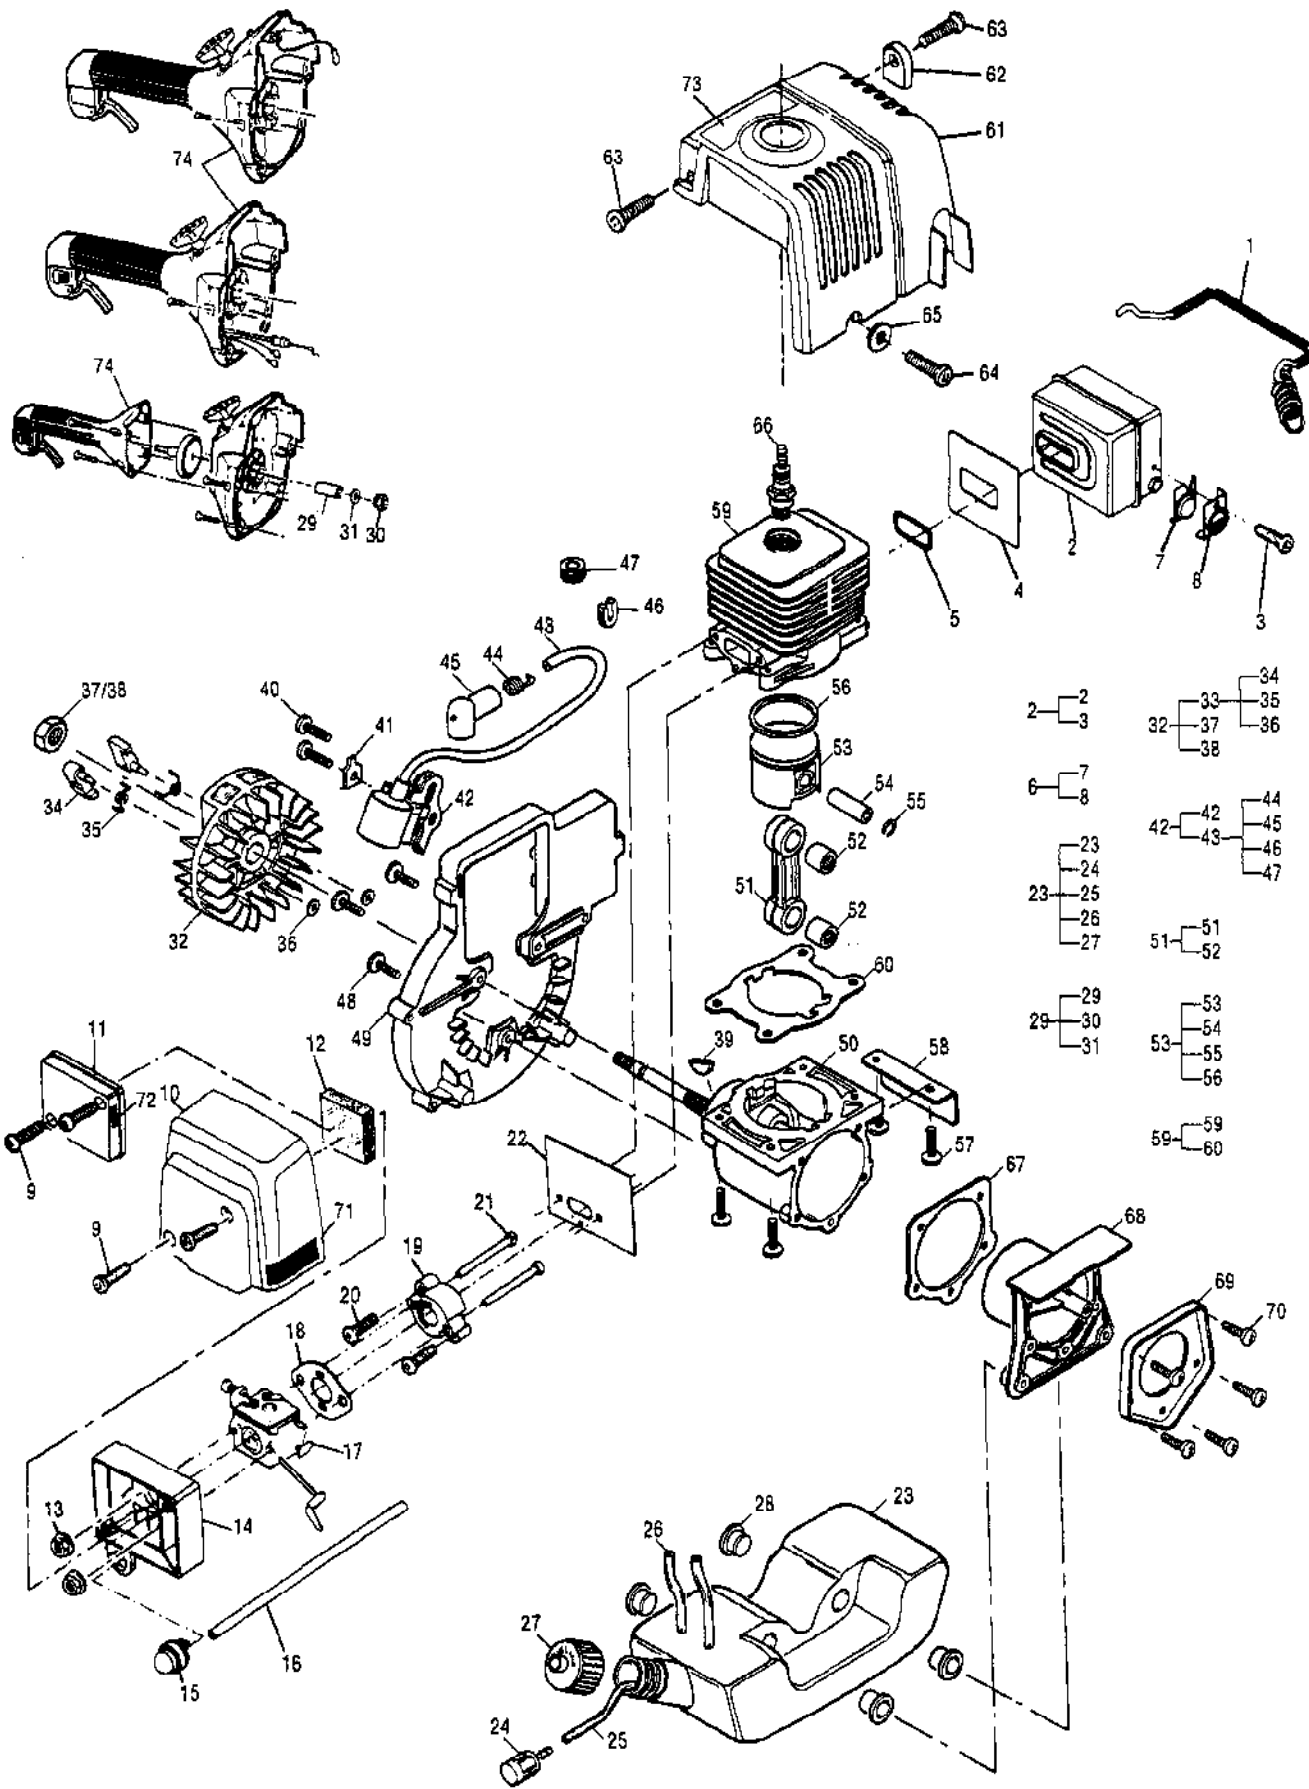

Ref #	Part Number	Qty	Description
1	224044	1	Spring, Muffler
2	224034	1	Kit, Muffler, 28/32
3	111072	1	Screw, 8-18 x .31 Pn Hd SI Torx
4	224228	1	Gasket, Muffler, 28/32
5	224922	1	Gasket, Exhaust Port
6	302424	1	Kit, Spark Arrester, ST
7	224040	1	Screen, Spark Arrester
8	322032	1	Cover, Spark Arrester
9	111055	2	Screw, 10-14 x .625, Plast
10	224236	1	Cover, Air Cleaner, Large (Black)
10	300302	1	Cover, Air Cleaner, Large (Grey)
10	224236-72	1	Cover, Air Cleaner, Large (Green)
11	224237	1	Cover, Air Cleaner, Small (Black)
12	224239	1	Filter, Air
13	111058	2	Nut, 10-24 Hex, Flange
13	111058		Carburetor Torque 25-30 in/lbs.
14	224238	1	Box, Air (Blk)
14	300301	1	Box, Air (Grey)
15	224242-01	1	Primer, Remote, Zama
16	225163	1	Hose, Fuel Return
17		1	Carburetor w/Choke See "Shaft/Handle/Stringhead Assembly" illustration and parts list.
18	218933	1	Gasket, Carburetor
19	224041-02	1	Insulator, Carburetor
20	111053	2	Screw, 10-24 x .88 Thd Form
20	111053		Insulator to Cylinder Torque 45-50 in/lbs. Loctite 242
21	111057	2	Screw, 10-24 Spl
22	322031	1	Gasket, Manifold
23	302349	1	Tank, Fuel, Cap Ret (Natural)
24	216985	1	Filter, Fuel
25	225162	1	Hose, Fuel, 28/32
26	225163	1	Hose, Fuel Return
27	223508	1	Cap, Fuel, w/Retainer
28	322105	4	isolator, Fuel Tank, 28/32
29	301114	1	Kit, Spacer, Clutch
30	322847	1	Nut, Hex, 7/16-20
31	322844	1	Washer, Shaft
32	300827-01	1	Kit, Flywheel, 28/32
33		1	Kit, Pawls/Flywheel
34	322297	2	Pawl, Starter, CCW Rotation
35	322835	2	Spring, Starter Pawl, CCW
36	111086	2	Ring, Retainer
37	111085	1	Nut, Direct Drive
37	111053		Flywheel Nut Torque 140-145 in/lbs. Loctite 242
38	322847	1	Nut, 7/16-20, Clutch Drive
38	322847		Flywheel Nut Torque 140-145 in/lbs. Lotite 242
39	102164	1	Key, Flywheel
40	111053	2	Screw, 1Q-24 x .88 Thd Form
40	111053		Ignition Asy Torque 45-50 in/lbs. Loctite 242
41	300321	1	Terminal Tab
42	302138	1	Ignition Asy
43	223884	1	Kit, Spark Plug Wire
44	102556	1	Connector, Spark
45	95266	1	Boot, Spark Plug
46	215533-01	1	Grommet, HIT Lead, Split