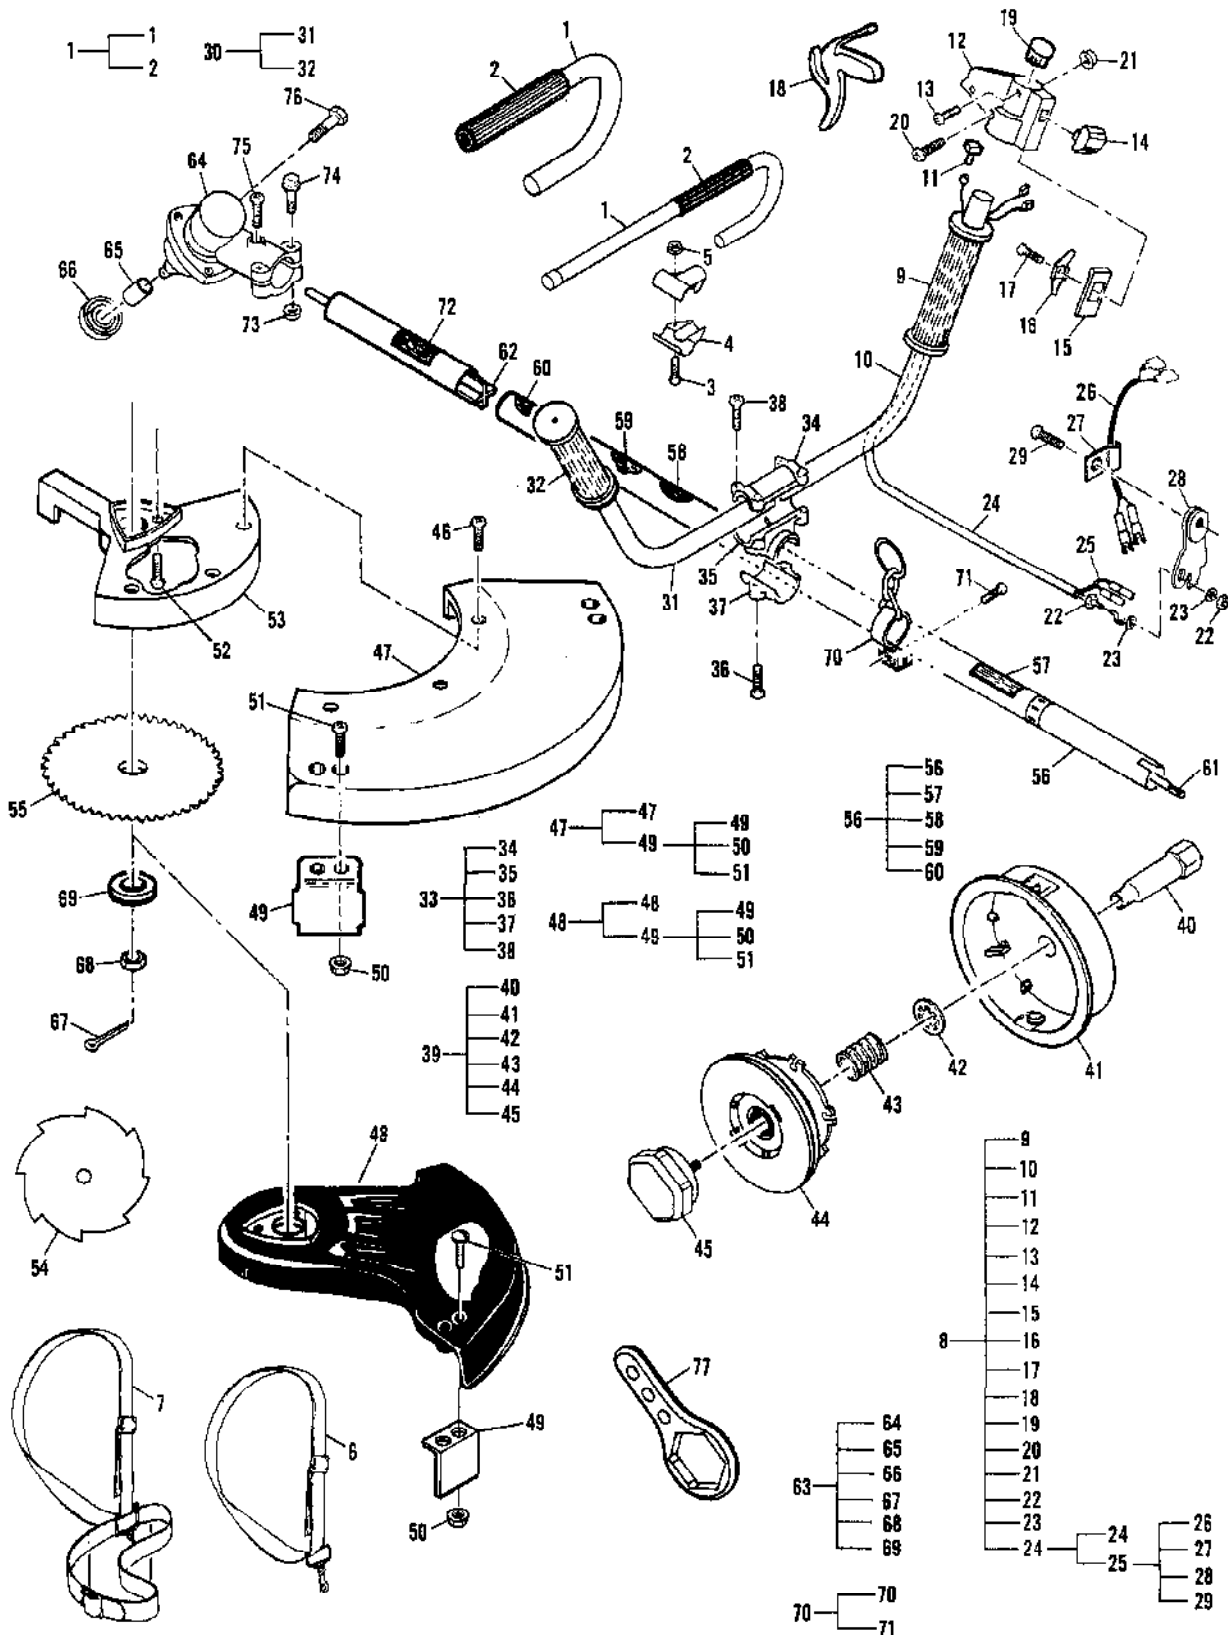

Ref #	Part Number	Qty	Description
1	300541	1	Handle Assembly, Barrier
	300540	1	Handle 'J'/Grip
2	322139	1	Grip
3	217935	2	Screw, 10 - 24 x .50 Torx
4	217292	2	Clamp, Handle
5	218315	2	Nut
6	224083	1	Harness
7	217956	1	Harness Assembly
8	300549-02	1	Handle Assembly w/Trigger
9	215322	1	Grip
10	216787	1	Bar, Handle
11	215323	1	Guide
12	222794	1	Housing, Trigger Throttle
13	223200	1	Screw, Self Tap, 10-16
14	68846	1	Button, Stop Switch
15	215319	1	Base, Stop Switch
16	215320	1	Contact, Switch
17	110706	1	Screw, 8-18 x .50
18	300361	1	Trigger, Throttle
19	218328	1	Plug, Tubing
20	216027	1	Screw, M5 x 28.5 SEMS
21	217159	1	Nut, Hex M5
22	217403	2	Nut, Hex M6 x 1.0
23	216596	2	Washer, Flat M6
24	300673	1	Kit, Wire/Cable
25	300825	1	Kit, Wire Assembly
26	300679	1	Wire Harness, Ignition
27	322291	1	Clip
28	322578	1	Bracket, 'T' Cable
29	111060	1	Screw, 10-24 x 1.38 TR HD Tap
30	216868-01	1	Bar Assembly, Handle
31		1	Bar, Handle Not available separately.
32	94212	1	Grip, Handle
33	217974	1	Clamp Assembly
34		1	Clamp. Top Not available separately.
35		1	Centerpiece Not available separately.
36	216782	2	Bolt, Hex M6 x 30.0
37		1	Clamp, Bottom Not available separately.
38	216781	4	Bolt, Hex M5 x 25.0
39	300078-01	1	Stringhead Asy. -L-
40	322106	1	Stud, Left Hand Thread
41	300091	1	Housing/Eyelet Assembly (L)
42	111073	1	Ring, Retainer
43	322626	1	Spring, Left
44	300690	1	Kit, Line on Spool (M-Lg)
45	300737	1	Kit, Knob Asy - Lrg
46	217935	3	Screw, 10-24 x .50 Torx
47	300318	1	Kit, Grass Shield (unassem.)
48	224978	1	Kit, Debris Shield
49	300626	1	Kit, Knife
50	216682	2	Nut, Lock 10 24 Hex
51	217935	2	Screw, 10 24 x .50 Torx
52	224175	3	Screw, M6 x 15
53	224177-01	1	Shield, Blade
54	216513-02	1	Blade, Brush 08 Tooth