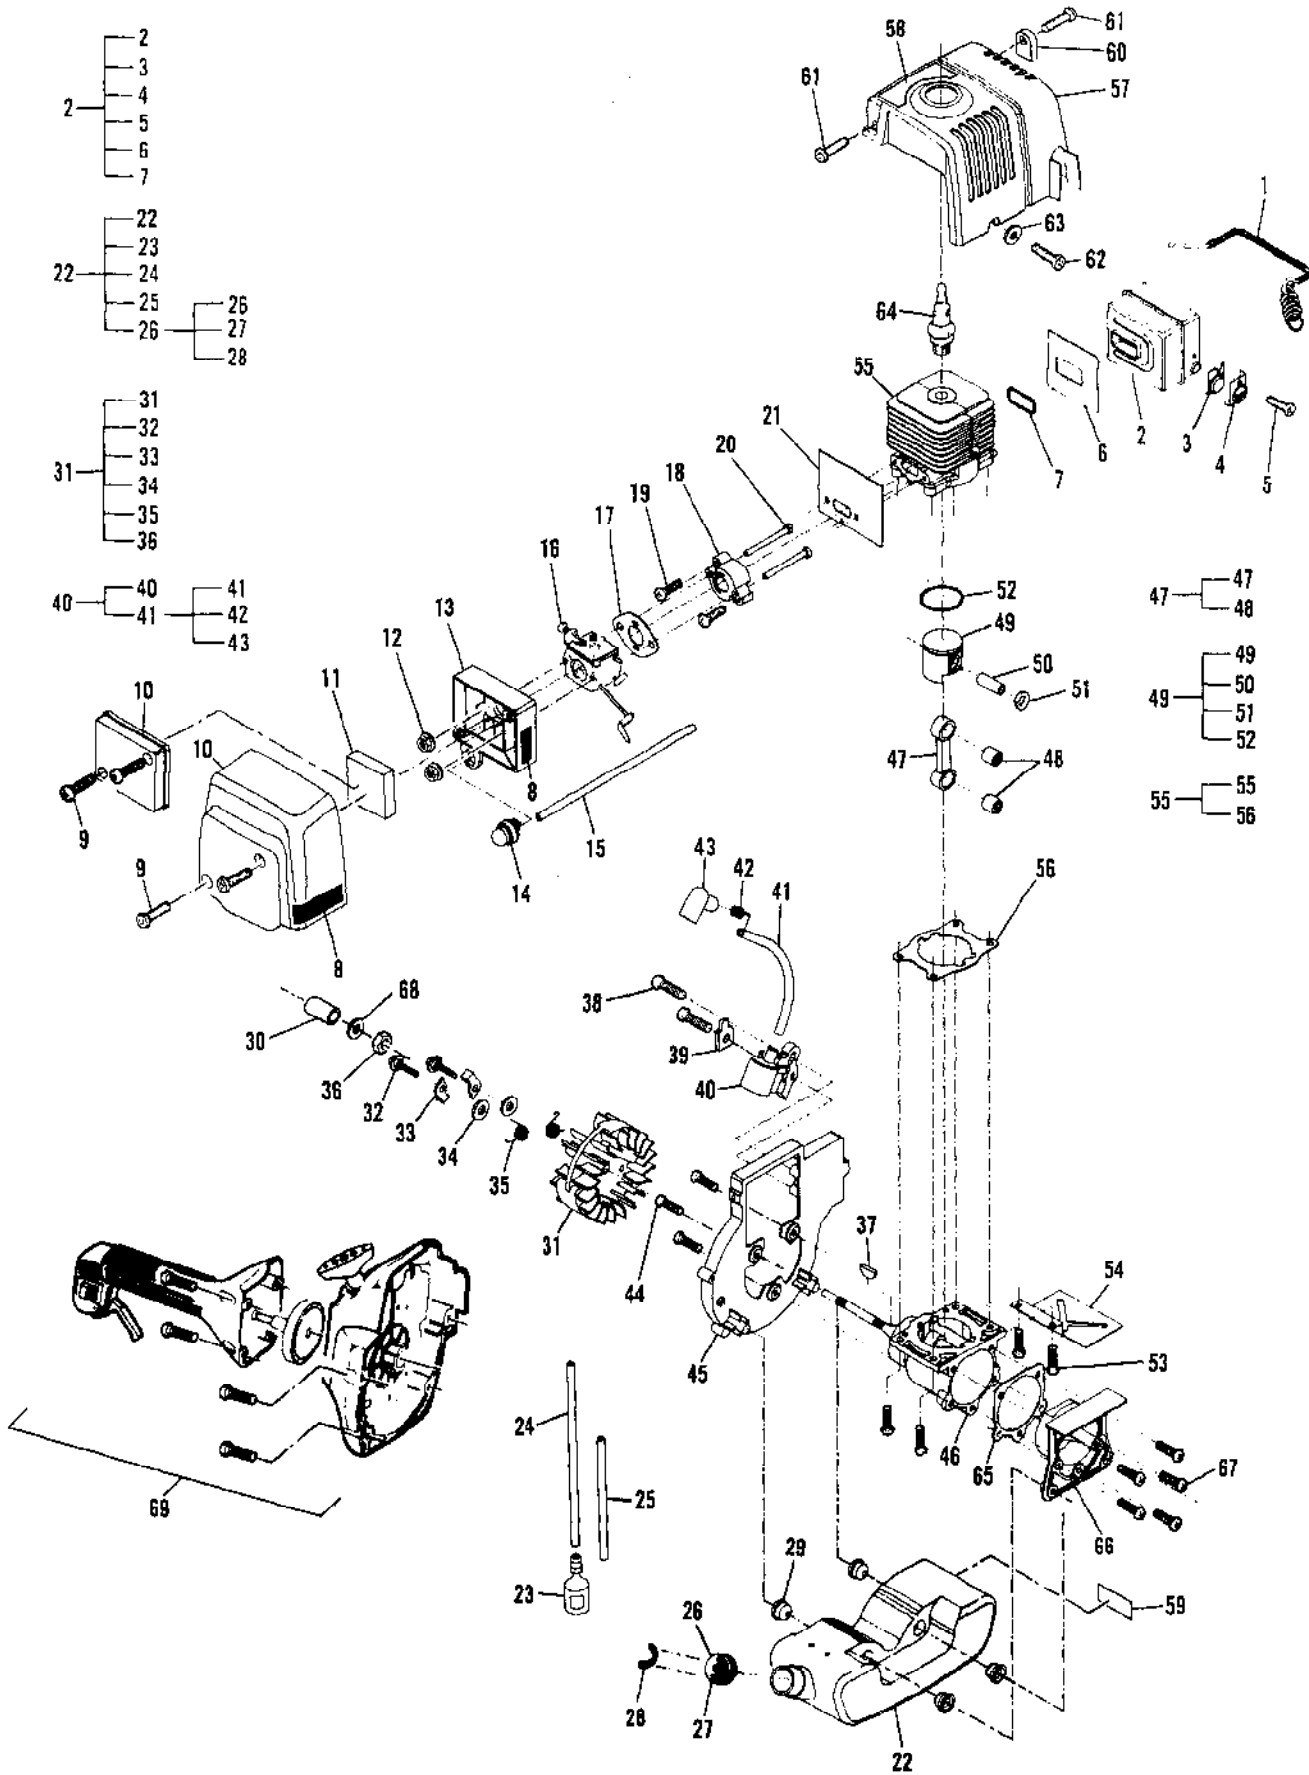

Ref #	Part Number	Qty	Description
1	224044	1	Spring, Muffler
2	300628	1	Kit, Muffler
3	224040	1	Screen, Spark Arrester
4	322032	1	Cover, Spark Arrester
5	224228	1	Gasket, Muffler
6	224922	1	Gasket, Exhaust Port
7	111072	1	Screw, 8-18 x .31 PNHD SL TX
8	322478	1	Label, Choke - Horizontal
	322477	1	Label, Choke - Vertical
9	111055	2	Screw, 10-14 x .625
10	224237	1	Cover, Air Cleaner - Small (Blk)
	224236	1	Cover, Air Cleaner - Large (Blk)
11	224239	1	Filter, Air
12	111058	2	Nut, 10-24 Flange / Hex
13	224238	1	Box, Air (Blk)
14	224242-01	1	Primer, Remote
15	225163	1	Hose, Fuel Return
16		1	CARBURETOR W/CHOKE See "Carburetor Assembly" illustration and parts list
17	218933	1	Gasket, Carburetor
18	224041	1	Manifold, Carburetor
19	111053	2	Screw, 10-24 x .88
20	111057	2	Screw, 10-24 SPL
21	322031	1	Gasket, Manifold
22	300871	1	Kit, Fuel Tank / Cap (Blk)
23	216985	1	Pickup, Fuel
24	225162	1	Hose, Fuel
25	225163	1	Hose, Fuel Return
26	300700	1	Kit, Fuel Cap/Decal
27	211242	1	Decal, (OPEN SLOWLY)
28	322250	1	Decal, Fuel Cap
29	322105	4	Isolator, Fuel Tank
30	322842	1	Spacer, Clutch
31	300827	1	Kit, Flywheel
32	111090	2	Screw, Starter Pawl 12-24 LH
33	322320	2	Pawl, Starter
34	93469	2	Washer, Starter Pawl
35	223339	2	Spring, Starter Pawl
36	111085	1	Nut
37	102164	1	Key, Flywheel
38	111053	2	Screw, 10-24 x .88
39	300321	1	Terminal Tab
40	219848-01	1	Ignition Assembly
41	223884	1	Kit, Spark Plug Wire
42	102556	1	Connector, Spark
43	95266	1	Boot, Spark Plug
		1	Grommet, H/T Lead Not available separately.
		1	Grommet, S/Plug Wire Not available separately.
44	111054	3	Screw, 10-24 x .625
45	224042	1	Shroud, Engine (Machined)
46	300766	1	Crankcase / Shaft Assembly CL
		1	Crankshaft Assembly
		1	Crankcase, Machined
		1	Bearing 6202
		1	Bearing 6202RS