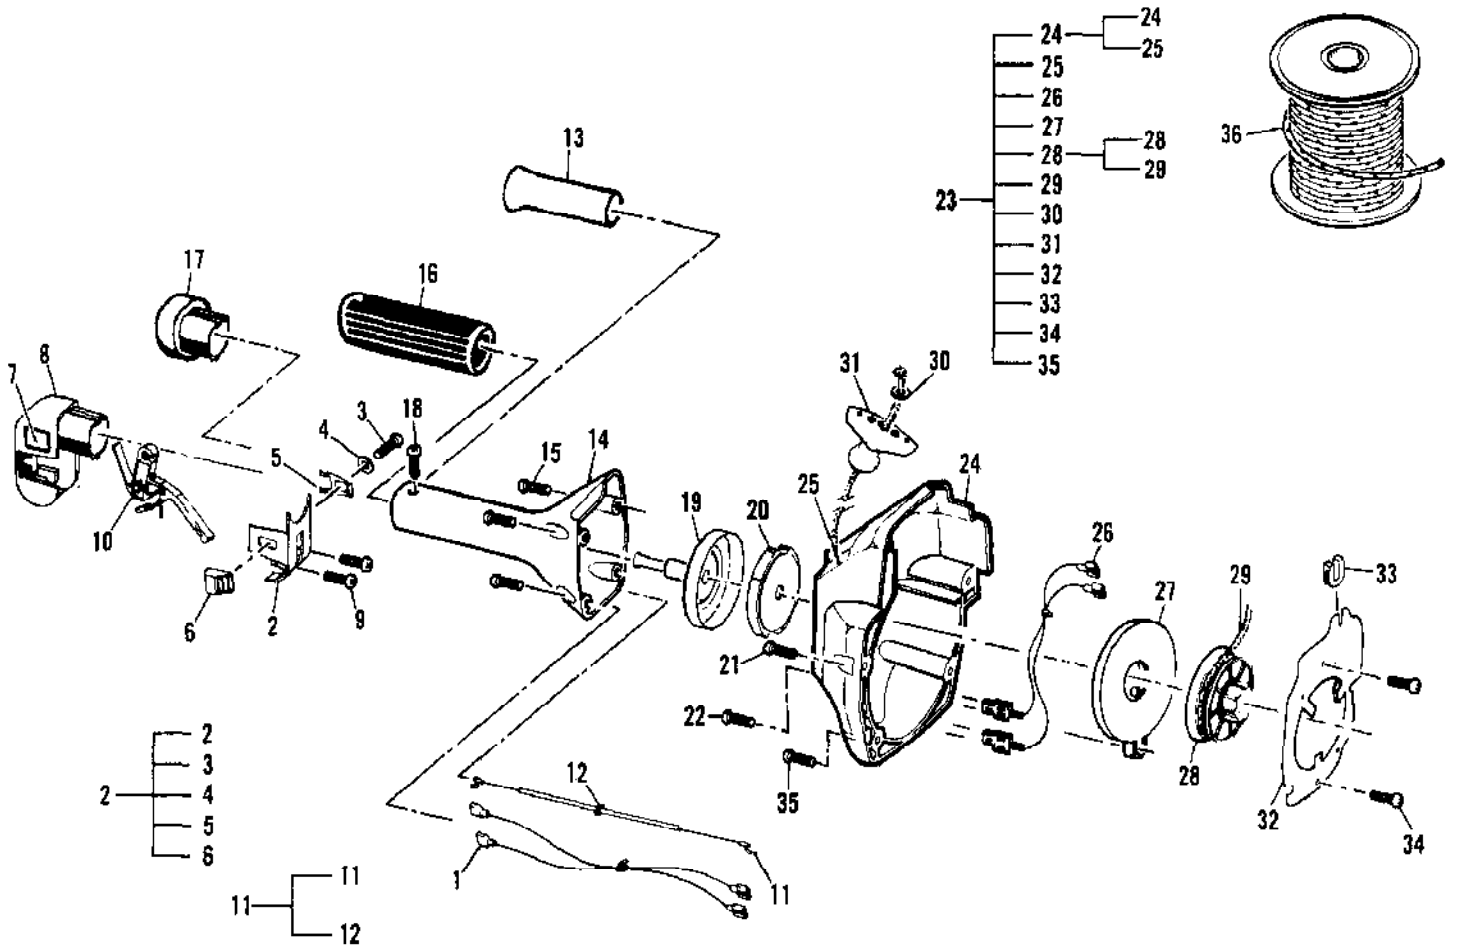

Ref #	Part Number	Qty	Description
	224033-02		Carburetor w/Choke, Walbro WT-231A
	224033-01		Carburetor w/Choke, Zama M29
1		1	Ring, Screen Retainer
2		1	Ring, Shaft Retainer
3		1	Lever, Throttle
4		1	Cover, Metering Lever
5	300456	1	Cover, Fuel Pump
5	300072	1	Cover, Fuel Pump
6		1	Shaft Assembly, Throttle
7		1	Valve, Throttle
8		1	Shaft Assembly, Choke
9		1	Valve, Choke
10		1	Valve, Inlet Needle
11		1	Seat Assembly, Check Valve
12		1	Plug, Cup 5mm
13		1	Plug, Welch 5/16
14		1	Ball, Choke Friction
15		1	Gasket, Metering Diaphragm
16		1	Gasket, Fuel Pump
17		1	Diaphragm, Fuel Pump
18		1	Diaphragm Assembly, Metering
19		3	Screw, Valve
20		1	Screw, Metering Lever Pin
21		1	Screw, Pump Cover
22		1	Screw, Idle Adjust Kit
23		4	Screw, Metering Cover
24		1	Spring, Choke Friction
25		1	Spring, Idle Needle
26		1	Spring, High Speed Needle
27		1	Spring, Throttle Return
28		1	Spring, Metering Lever
29		1	Needle, High Speed
30		1	Needle, Idle
31		1	Screen, Check Valve
32		1	Screen, Fuel Inlet
33		1	Pin, Metering Lever
34		1	Lever, Metering
	300457		Kit, Carburetor Repair(Walbro)
	224460		Kit, Gasket/Diaphragm(Walbro)
	322363		Kit, Choke Lever(Walbro)
	300454		Kit, Carburetor Repair(Zama)
	300473		Kit, Gasket/Diaphragm(Zama)
	322358		Kit, Choke Lever(Zama)