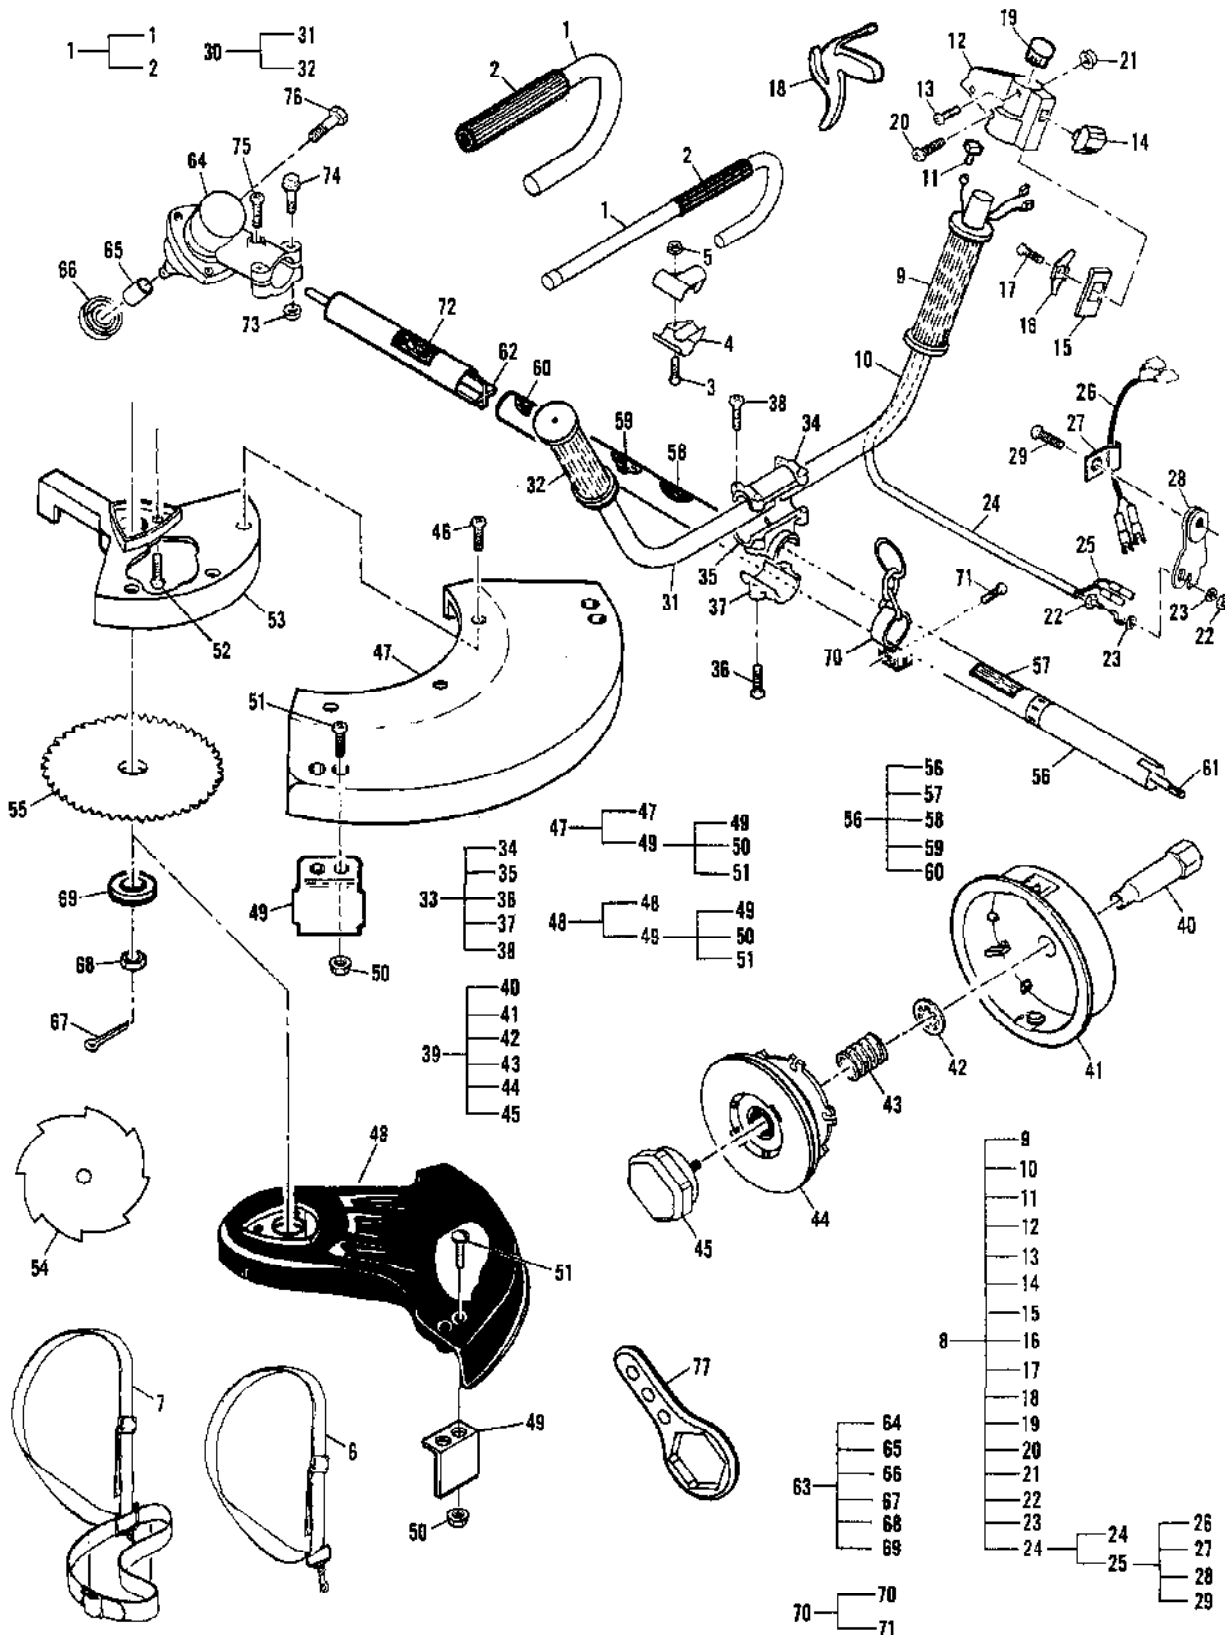

Ref #	Part Number	Qty	Description
1	300541	1	Handle Assembly, Barrier
	300540	1	Handle 'J'/Grip
2	322139	1	Grip
3	217935	2	Screw, 10 - 24 x .50 Torx
4	217292	2	Clamp, Handle
5	218315	2	Nut
6	224083	1	Harness
7	217956	1	Harness Assembly
8	300549-02	1	Handle Assembly w/Trigger
9	215322	1	Grip
10	216787	1	Bar, Handle
11	215323	1	Guide
12	222794	1	Housing, Trigger Throttle
13	223200	1	Screw, Self Tap, 10-16
14	68846	1	Button, Stop Switch
15	215319	1	Base, Stop Switch
16	215320	1	Contact, Switch
17	110706	1	Screw, 8-18 x .50
18	300361	1	Trigger, Throttle
19	218328	1	Plug, Tubing
20	216027	1	Screw, M5 x 28.5 SEMS
21	217159	1	Nut, Hex M5
22	217403	2	Nut, Hex M6 x 1.0
23	216596	2	Washer, Flat M6
24	300673	1	Kit, Wire/Cable
25	300825	1	Kit, Wire Assembly
26	300679	1	Wire Harness, Ignition
27	322291	1	Clip
28	322578	1	Bracket, 'T' Cable
29	111060	1	Screw, 10-24 x 1.38 TR HD Tap
30	216868-01	1	Bar Assembly, Handle
31		1	Bar, Handle Not available separately.
32	94212	1	Grip, Handle
33	217974	1	Clamp Assembly
34		1	Clamp. Top Not available separately.
35		1	Centerpiece Not available separately.
36	216782	2	Bolt, Hex M6 x 30.0
37		1	Clamp, Bottom Not available separately.
38	216781	4	Bolt, Hex M5 x 25.0
39	300078-01	1	Stringhead Asy. -L-
40	322106	1	Stud, Left Hand Thread
41	300091	1	Housing/Eyelet Assembly (L)
42	111073	1	Ring, Retainer
43	322626	1	Spring, Left
44	300690	1	Kit, Line on Spool (M-Lg)
45	300737	1	Kit, Knob Asy - Lrg
46	217935	3	Screw, 10-24 x .50 Torx
47	300318	1	Kit, Grass Shield (unassem.)
48	224978	1	Kit, Debris Shield
49	300626	1	Kit, Knife
50	216682	2	Nut, Lock 10 24 Hex
51	217935	2	Screw, 10 24 x .50 Torx
52	224175	3	Screw, M6 x 15
53	224177-01	1	Shield, Blade
54	216513-02	1	Blade, Brush 08 Tooth