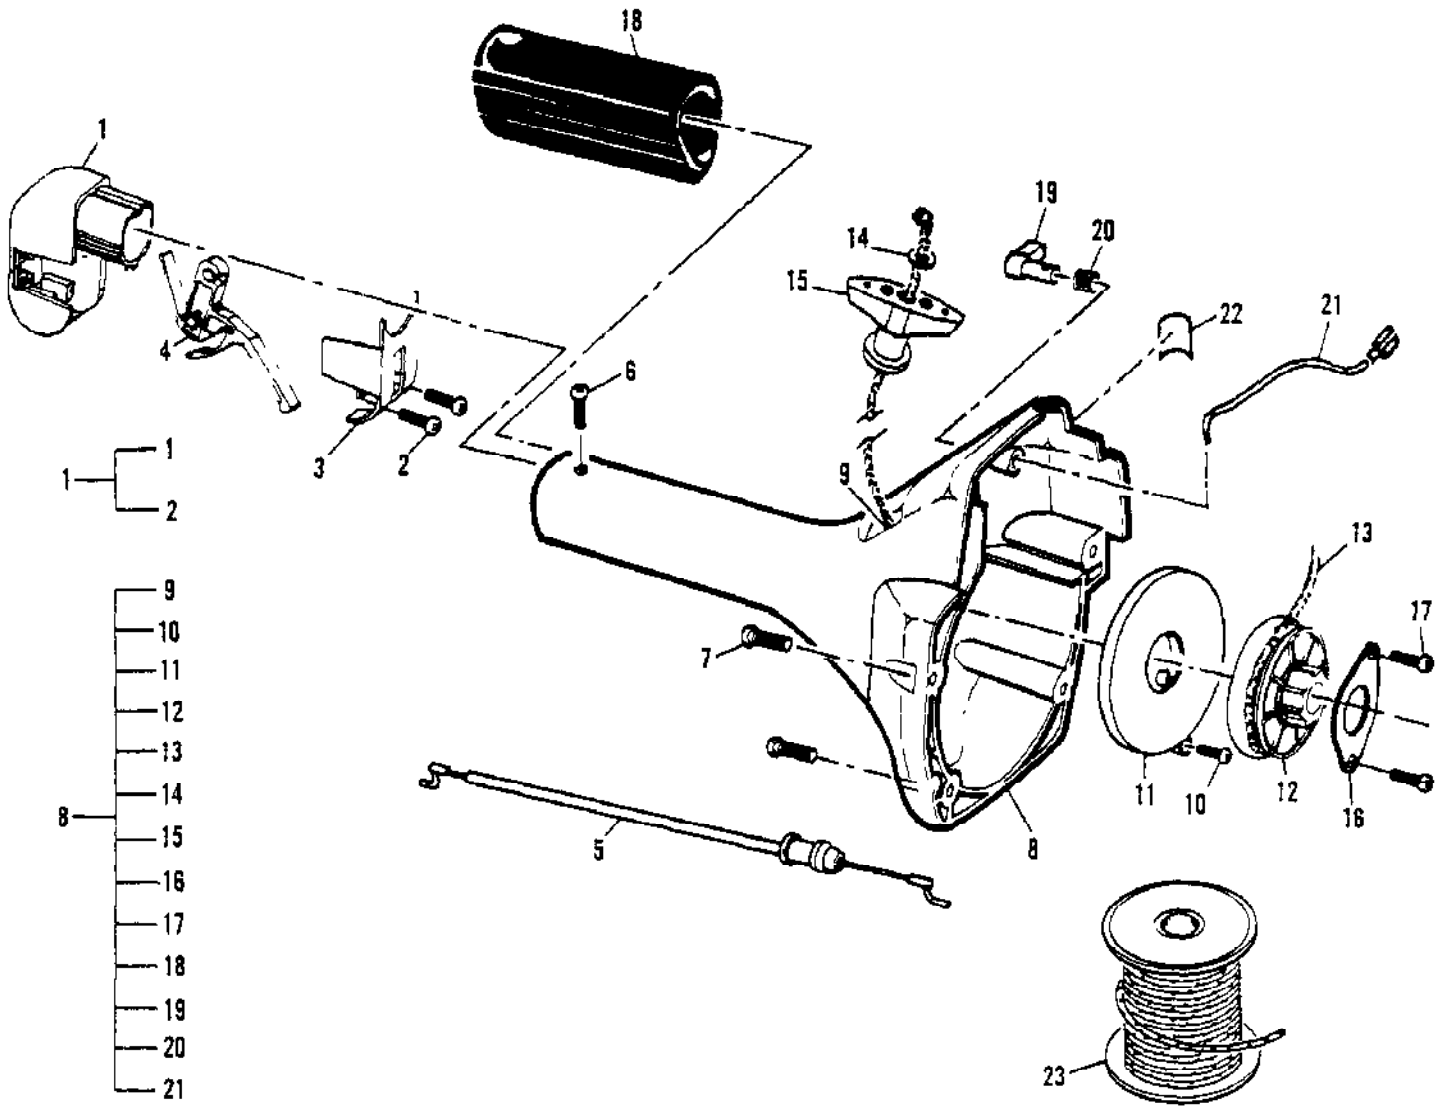

Ref #	Part Number	Qty	Description
1	224234	1	Trigger Housing Assembly
2	111061	2	Screw, 6-19 x 62 FL HD Plastite
3	224914	1	Cover, Switch Housing
4	300361	1	Trigger, Throttle
5	300149	1	Throttle Cable, Non Clutch
6	111070	1	Screw, 12-11 x 5 Torx (top)
7	111054	4	Screw, 10-24 x 625
8	224917	1	Starter Housing Asy
9	300621	1	Housing/Guide, Rope
		1	Guide, Rope Not available separately.
10	322027	1	crew, Spring Retainer
11	300475	1	Package, Spring Assembly
12	300872	1	Drum/Rope Assembly
13	222869	1	Rope, Starter (46")
14	218941	1	Washer, Nylon
15	216792	1	Handle, Starter
16	322362	1	Retainer, Pulley
17	223357	2	Screw, Plastite 8-16
18	322140	1	Grip
19	222914	1	Button, Stop
20	222913	1	Spring, Button Stop
21	222926	1	Wire Assembly, Switch
22	211243	1	Label, Push and Hold
23	300415	1	Rope, Bulk