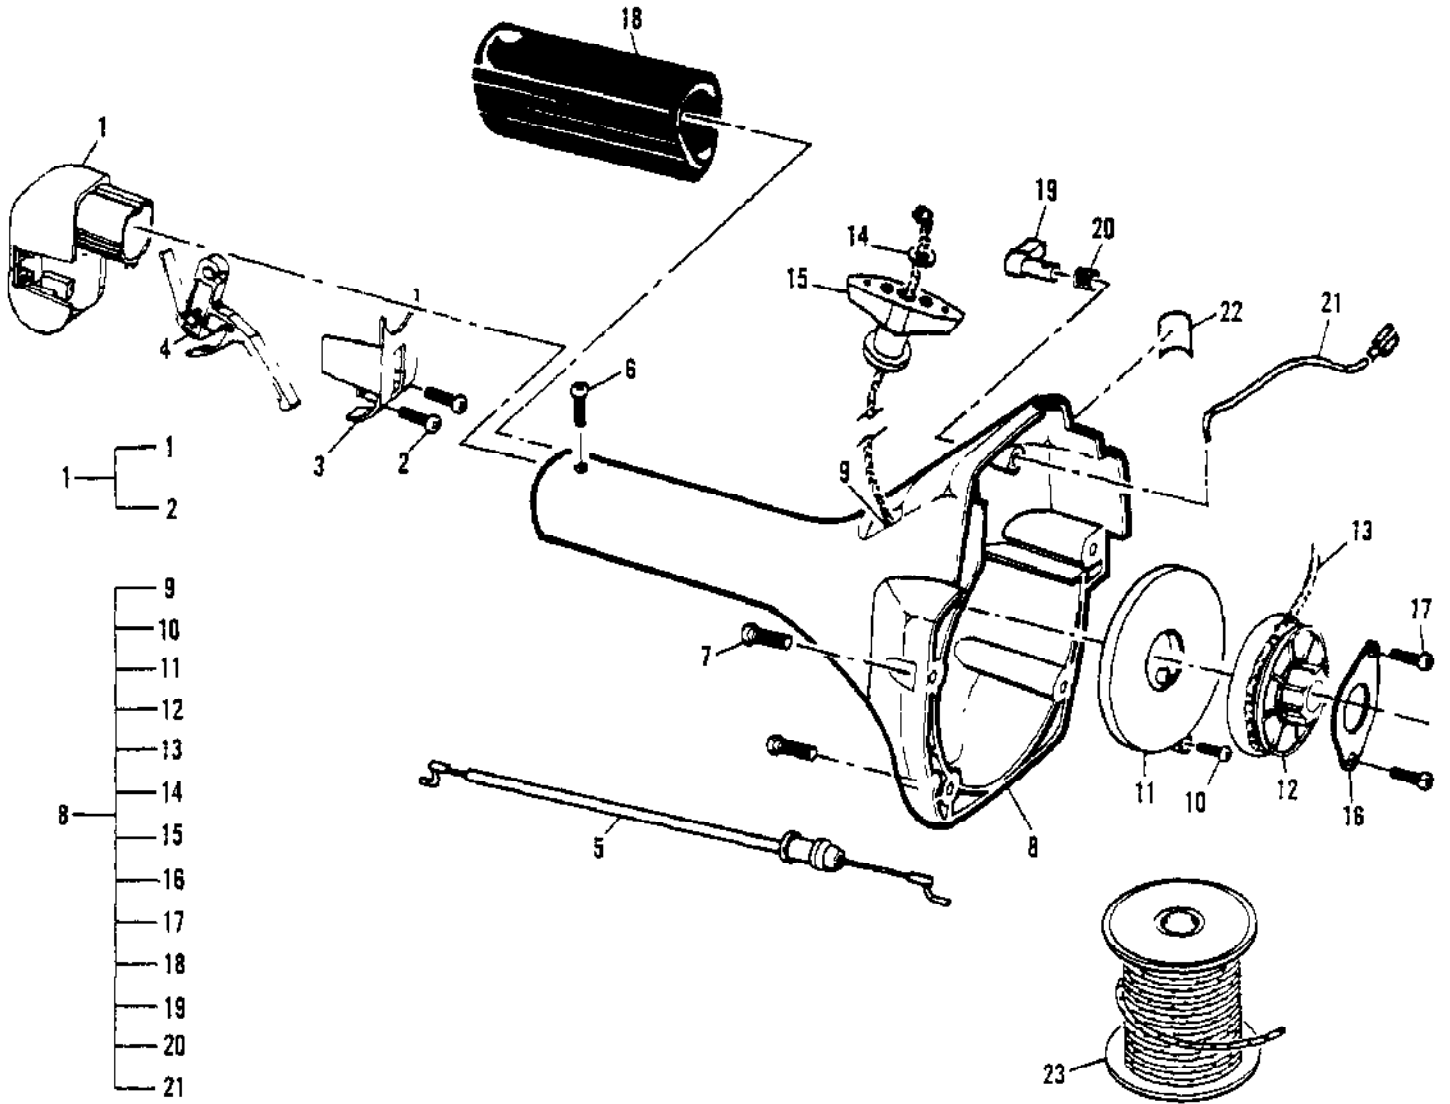

Ref #	Part Number	Qty	Description
1	224234	1	Trigger Housing Assembly
2	111061	2	Screw, 6-19 x 62 FL HD Plastite
3	224914	1	Cover, Switch Housing
4	300361	1	Trigger, Throttle
5	300149	1	Throttle Cable, Non Clutch
6	111070	1	Screw, 12-11 x 5 Torx (top)
7	111054	4	Screw, 10-24 x 625
8	224917	1	Starter Housing Asy
9	300621	1	Housing/Guide, Rope
		1	Guide, Rope Not available separately.
10	322027	1	crew, Spring Retainer
11	300475	1	Package, Spring Assembly
12	300872	1	Drum/Rope Assembly
13	222869	1	Rope, Starter (46")
14	218941	1	Washer, Nylon
15	216792	1	Handle, Starter
16	322362	1	Retainer, Pulley
17	223357	2	Screw, Plastite 8-16
18	322140	1	Grip
19	222914	1	Button, Stop
20	222913	1	Spring, Button Stop
21	222926	1	Wire Assembly, Switch
22	211243	1	Label, Push and Hold
23	300415	1	Rope, Bulk