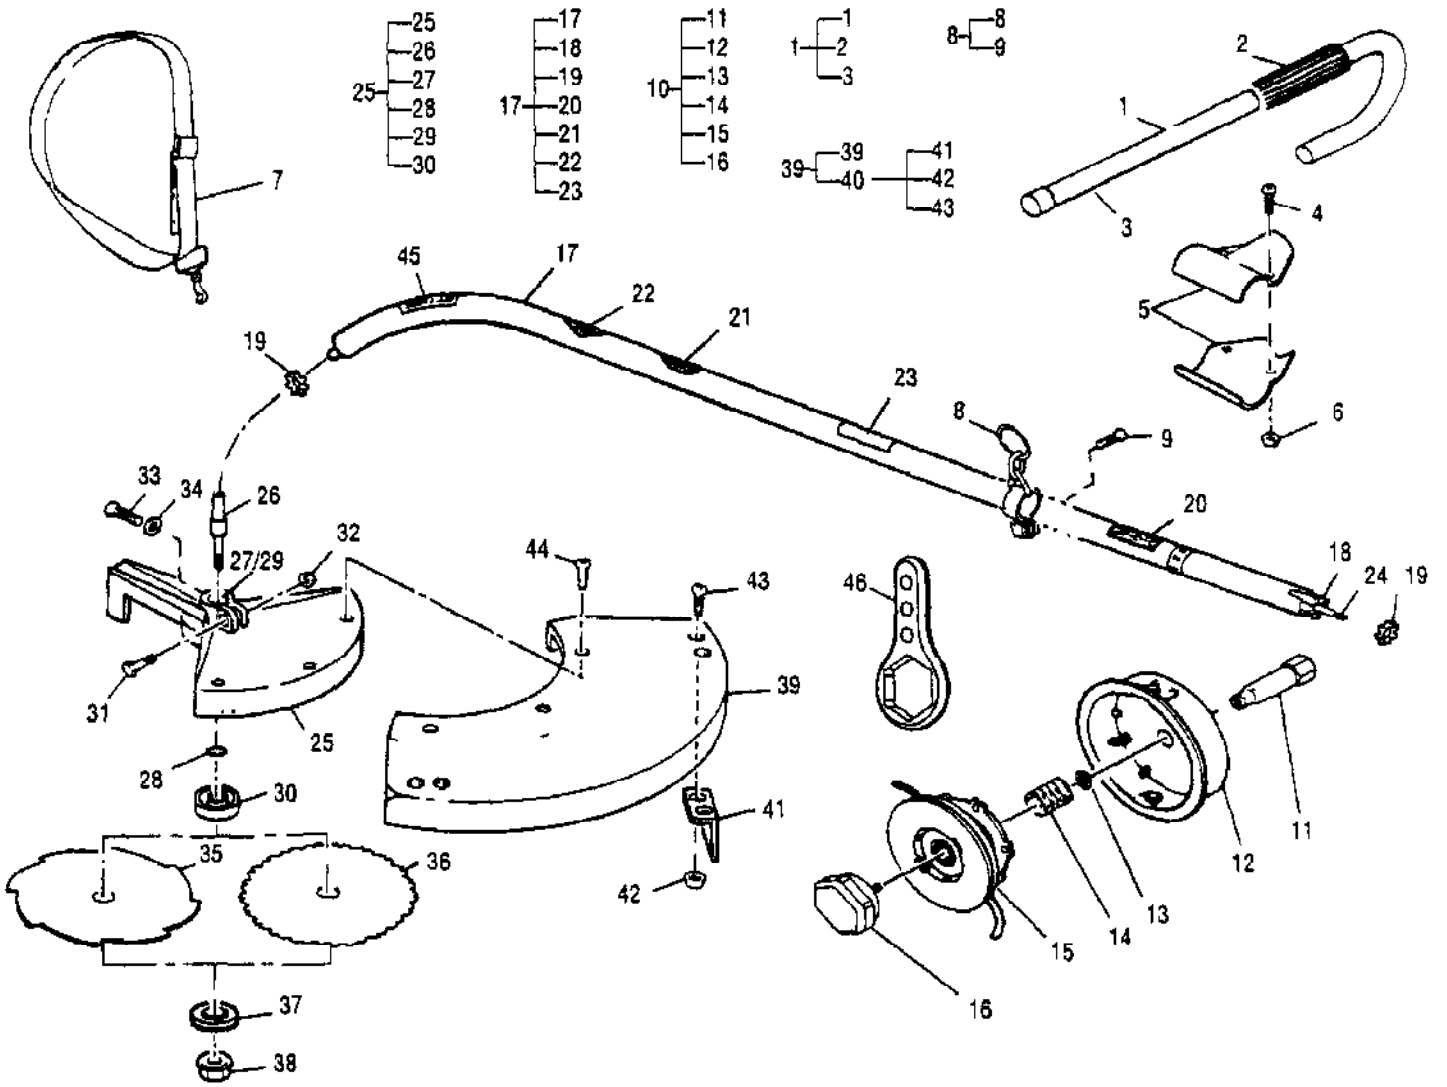

Ref #	Part Number	Qty	Description
1	300541	1	Handle Asy, Barrier
2	322139	1	Grip
3		1	Plug, Tubing Not availalbe seperatly.
4	217935	2	Screw, 10-24 x .50 Tr Torx
5	215337	2	Clamp, Handle
6	218315	2	Nut
7	224083	1	Harness
8	218001	1	Ring, Harness 7/8"
9		1	Screw, M5 x 8 x 17 Phillips
10	225196-02	1	Kit, Stringhead, Medium
11	323681	1	Stud, Right, 3/8-24 Rt
12	300115	1	Housing, Eyelet Asy, Medium
13	111073	1	Ring, Retainer
14	322626	1	Spring
15	300689	1	Kit, Line (0.95") on Spool, Med
16	300736	1	Kit, Knob Asy (Right)
17	300430	1	Housing Asy, Outer, 54 in.
18	322281	1	Sleeve, 7/8 x 45.68
19	223412	2	Clip, Spring Ext
20	219030	1	Decal, Warning
21	223407	1	Decal, Eye/Ear Cover
22	211214	1	Decal, Warning, 15m
23	211215	1	Decal, Thrown Objects
24	301025	1	Drive Asy, w/Clip
25	300388-01	1	Shield Asy, Blade
26	224081	1	Spindle
27	217133	2	Bearing, Ball
28	224158	1	Clip
29	224159	1	Washer, Flat
30	224154-01	1	Collar
31	110568	1	Screw, 12-24 x 1.12 Hx
32	110950	1	Nut, Lock, 12-24
33	215874	1	Screw, M4 x 9.5 Pn Torx
34	217672	1	Washer, Flat M4
35	216513-03	1	Blade, Grass 8-Tooth
36	224455-01	1	Blade, Pro-Style
37	218075	1	Flange, Spindle
38	110594	1	Nut, Lock 3/8-24
38	110594		Blade Nut Torque 140-150
39	300318	1	Shield, Grass
40	300626	1	Kit, Knife
41	224497-01	1	Cutter
42	216682	2	Nut, Lock 10-24 Hex
43	217935	2	Screw, 10-24 x 50 Torx
44	224175	3	Screw, M6 x 15
45	322099	1	Label, Debris Shield Warning
46	322344	1	Wrench, Stringhead