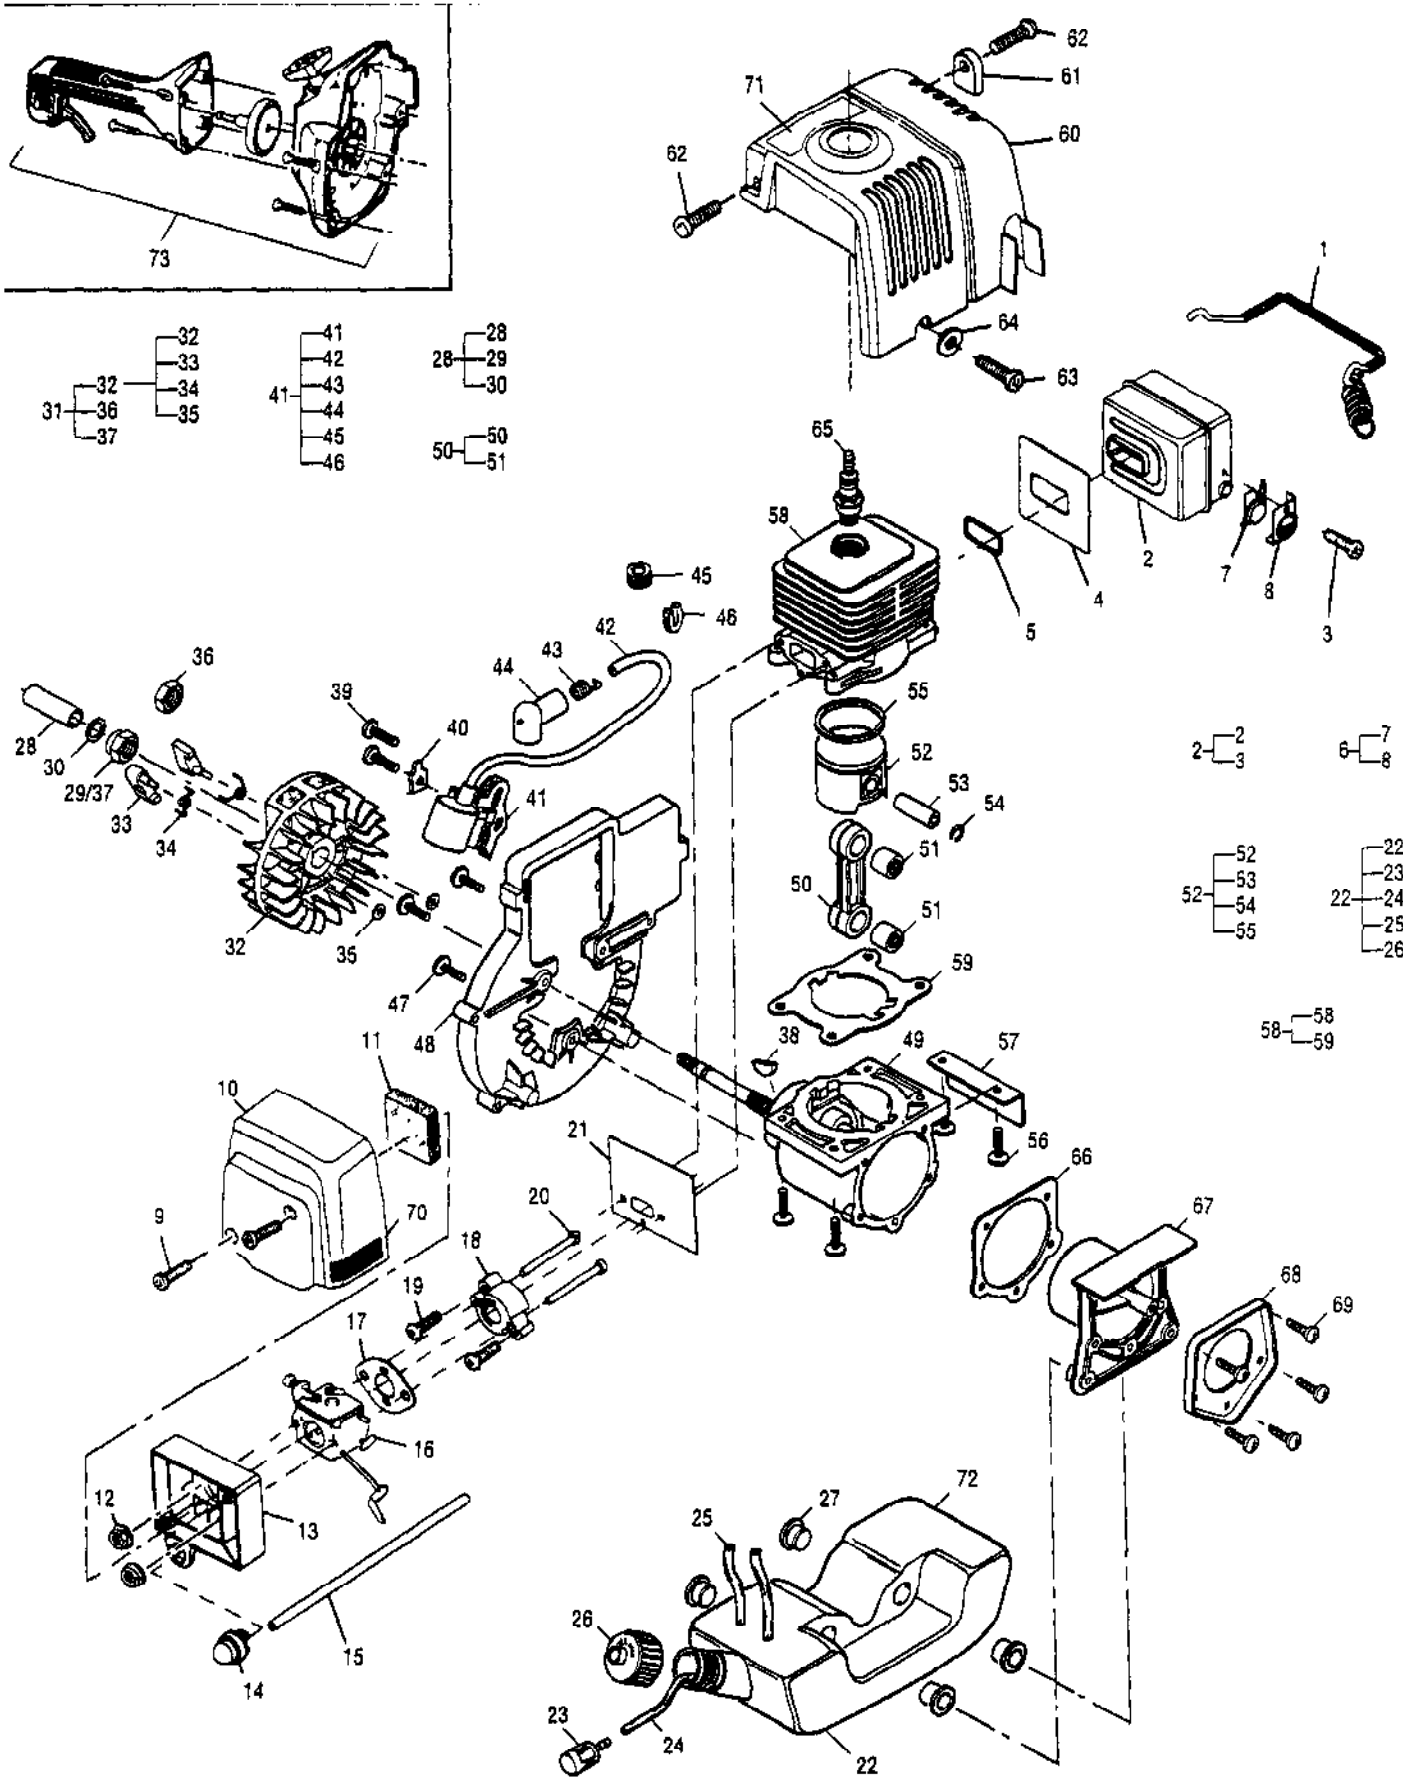

Ref #	Part Number	Qty	Description
1	224044	1	Spring, Muffler
2	224034	1	Kit, Muffler
3	111072	1	Screw, 8-18 x .31 Pn Hd SI Torx
4	224228	1	Gasket, Muffler
5	224922	1	Gasket, Exhaust Port
6	302424	1	Kit, Spark Arrester
7	224040	1	Screen, Spark Arrester
8	322032	1	Cover, Spark Arrester
9	111055	2	Screw, 10-14 x .625
10	224236	1	Cover, Air Cleaner, Large (Blk)
10	300302	1	Cover, Air Cleaner, Large (Grey)
11	224239	1	Filter, Air
12	111058	2	Nut, 10-24 Hex, Flange
12	111058		Carburetor Torque 25-30 in/lbs
13	224238	1	Box, Air (Blk)
14	224242-02	1	Primer, Remote, Zama
15	225163	1	Hose, Fuel Return
16		1	Carburetor w/Choke See "Carburetor Assembly" illustration and parts list.
17	218933	1	Gasket, Carburetor
18	224041-02	1	Insulator, Carburetor
19	111053	2	Screw, 10-24 x .88 Thd Form
19	111053		Insulator to Cylinder Torque 45-50 in/lbs Loctite 242
20	111057	2	Screw, 10-24 Spl
21	322031	1	Gasket, Manifold
22	300871	1	Kit, Fuel Tank w/Cap (Blk)
22	302349	1	Kit, Fuel Tank Asy w/Cap (Nat)
23	216985	1	Pickup, Fuel
24	225162	1	Hose, Fuel
25	225163	1	Hose, Fuel Return
26	223508	1	Cap, Fuel, w/Retainer
27	322105	4	Isolator, Fuel Tank
28	301114	1	Kit, Spacer, Clutch
29	322847	1	Nut, Hex 7/16-20
30	322844	1	Washer, Shaft
31	300827-01	1	Kit, Flywheel
32	301352-01	1	Flywheel
33	322297	2	Pawl, Starter
34	322835	2	Spring, Starter Pawl
35	111086	2	Ring, Retainer
36	111085	1	Nut, Direct Drive
37	322847	1	Nut, Hex 7/16-20, Clutch Drive
37	322847		Flywheel Nut Torque 140-145 in/lbs Loctite 242
38	102164	1	Key, Flywheel
39	111053	2	Screw, 10-24 x .88 Thd Form
39	111053		Ignition Asy Torque 45-50 in/lbs Loctite 242
40	300321	1	Terminal Tab
41	302138	1	Ignition Asy
42	223884	1	Kit, Spark Plug Wire
43	102556	1	Connector, Spark Plug
44	95266	1	Boot, Spark Plug
45	215533-01	1	Grommet, H/T Lead
46	110995	1	Grommet, S/Plug Wire
47	111067	3	Screw, 10-24 x .63 SI Torx Tp
47	111067		Shroud to C'case Torque 55-60 in/lbs Loctite 242