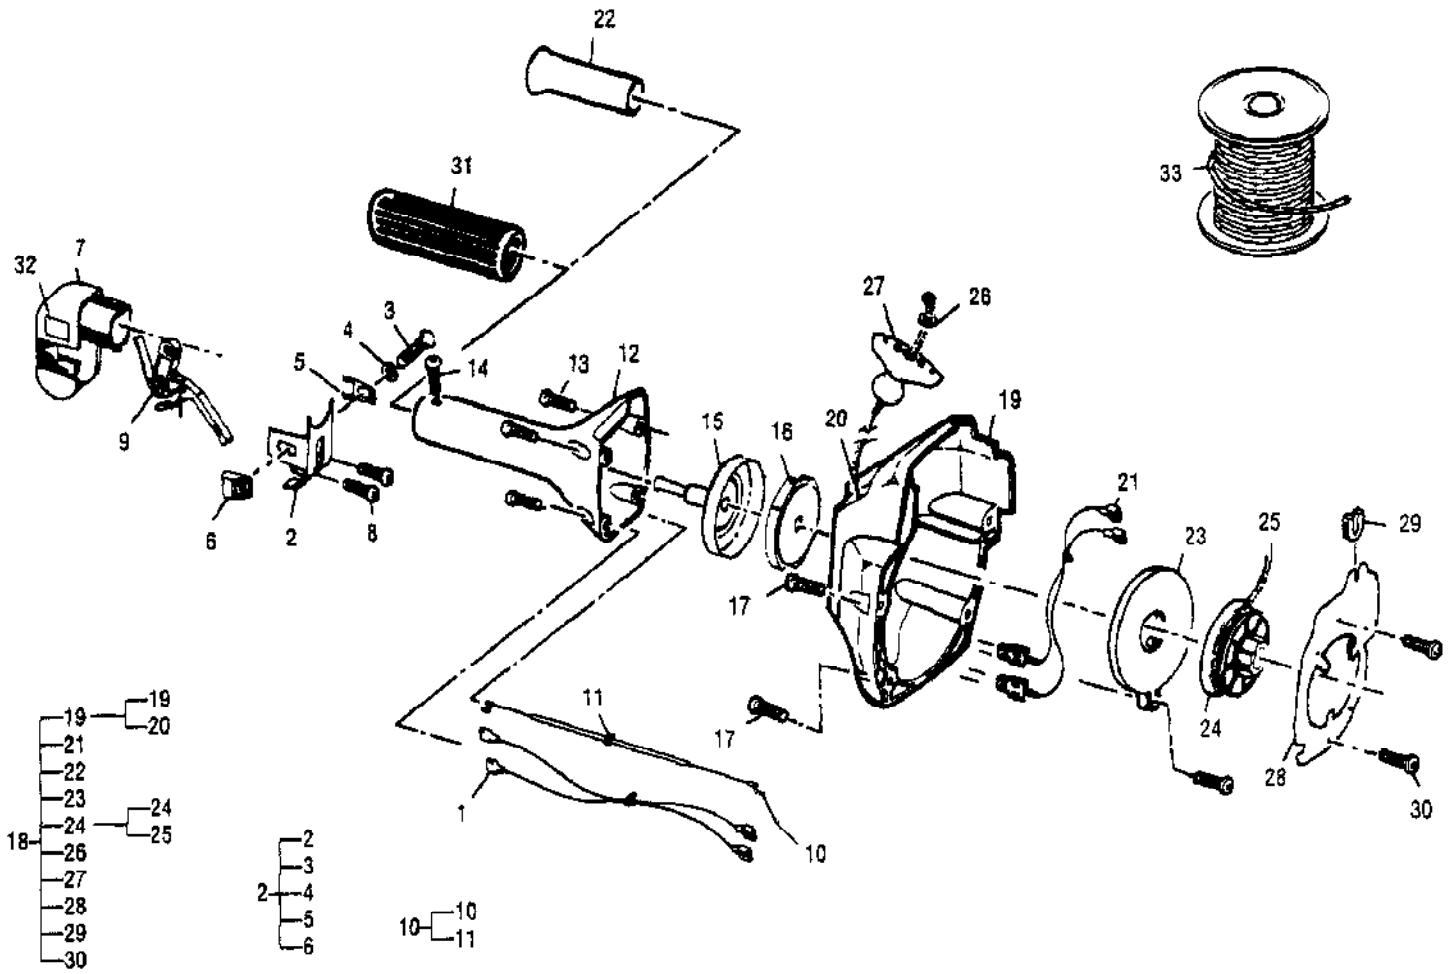

Ref #	Part Number	Qty	Description
1	301133	1	Wire Asy, Switch
2	300064	1	Cover Asy, Switch
3	111069	1	Screw, 8-16 x 375 Plastite
4	105497	1	Washer, Flat, .180 ID max
5	224246	1	Contact, Switch
6	224245	1	Button, Stop Switch
7	224234	1	Trigger Housing Asy, 22 mm
8	111061	2	Screw, 6-19 x .62 Fl Hd Plastite
9	300361	1	Trigger, Throttle
10	300372-01	1	Throttle Cable, Clutch Drive
11	111074	1	Nut, Speed, 188 ID
12	224912	1	Housing, Clutch, 7/8 in. (Yellow)
12	300014	1	Housing, Clutch, 7/8 in. (Grey)
13	224919	4	Screw, 10-14 x 1.0 Pn Hd
13	224919		Clutch Housing Torque 30-35
14	111070	A	Screw, 12-11 x .5 Pn Hd Torx
15	302106	1	Drum, Clutch, Heat Treated
16	300459	1	Kit, Clutch
17	111054	4	Screw, 10-24 x .625
17	111054		Starter Housing Torque 30-35
18	224916	1	Starter Asy (Yellow)
18	300013	1	Starter Asy (Grey)
19	300616	1	Housing, Starter/Rope Guide
19	300618	1	Housing, Guide Starter/Rope
20		1	Rope Guide
21	301134	1	Wire Asy, Starter Hsg, Clutch Dr
22	322234	1	Sleeve, Protecting
23	300475	1	Spring/Starter Rewind
24	300872	1	Drum/Rope Asy
25	222869	1	Rope, Starter, 46 in.
26	218941	1	Washer, Nylon
27	216792	1	Handle, Starter
28	224927	1	Plate, Baffle, Clutch Drive
29	215533-01	1	Grommet, H/T Lead
30	223357	3	Screw, 8-16 Plastite
31	322140	1	Grip
32	322081	1	Label, ON/OFF Switch
33	300415	1	Rope, Bulk