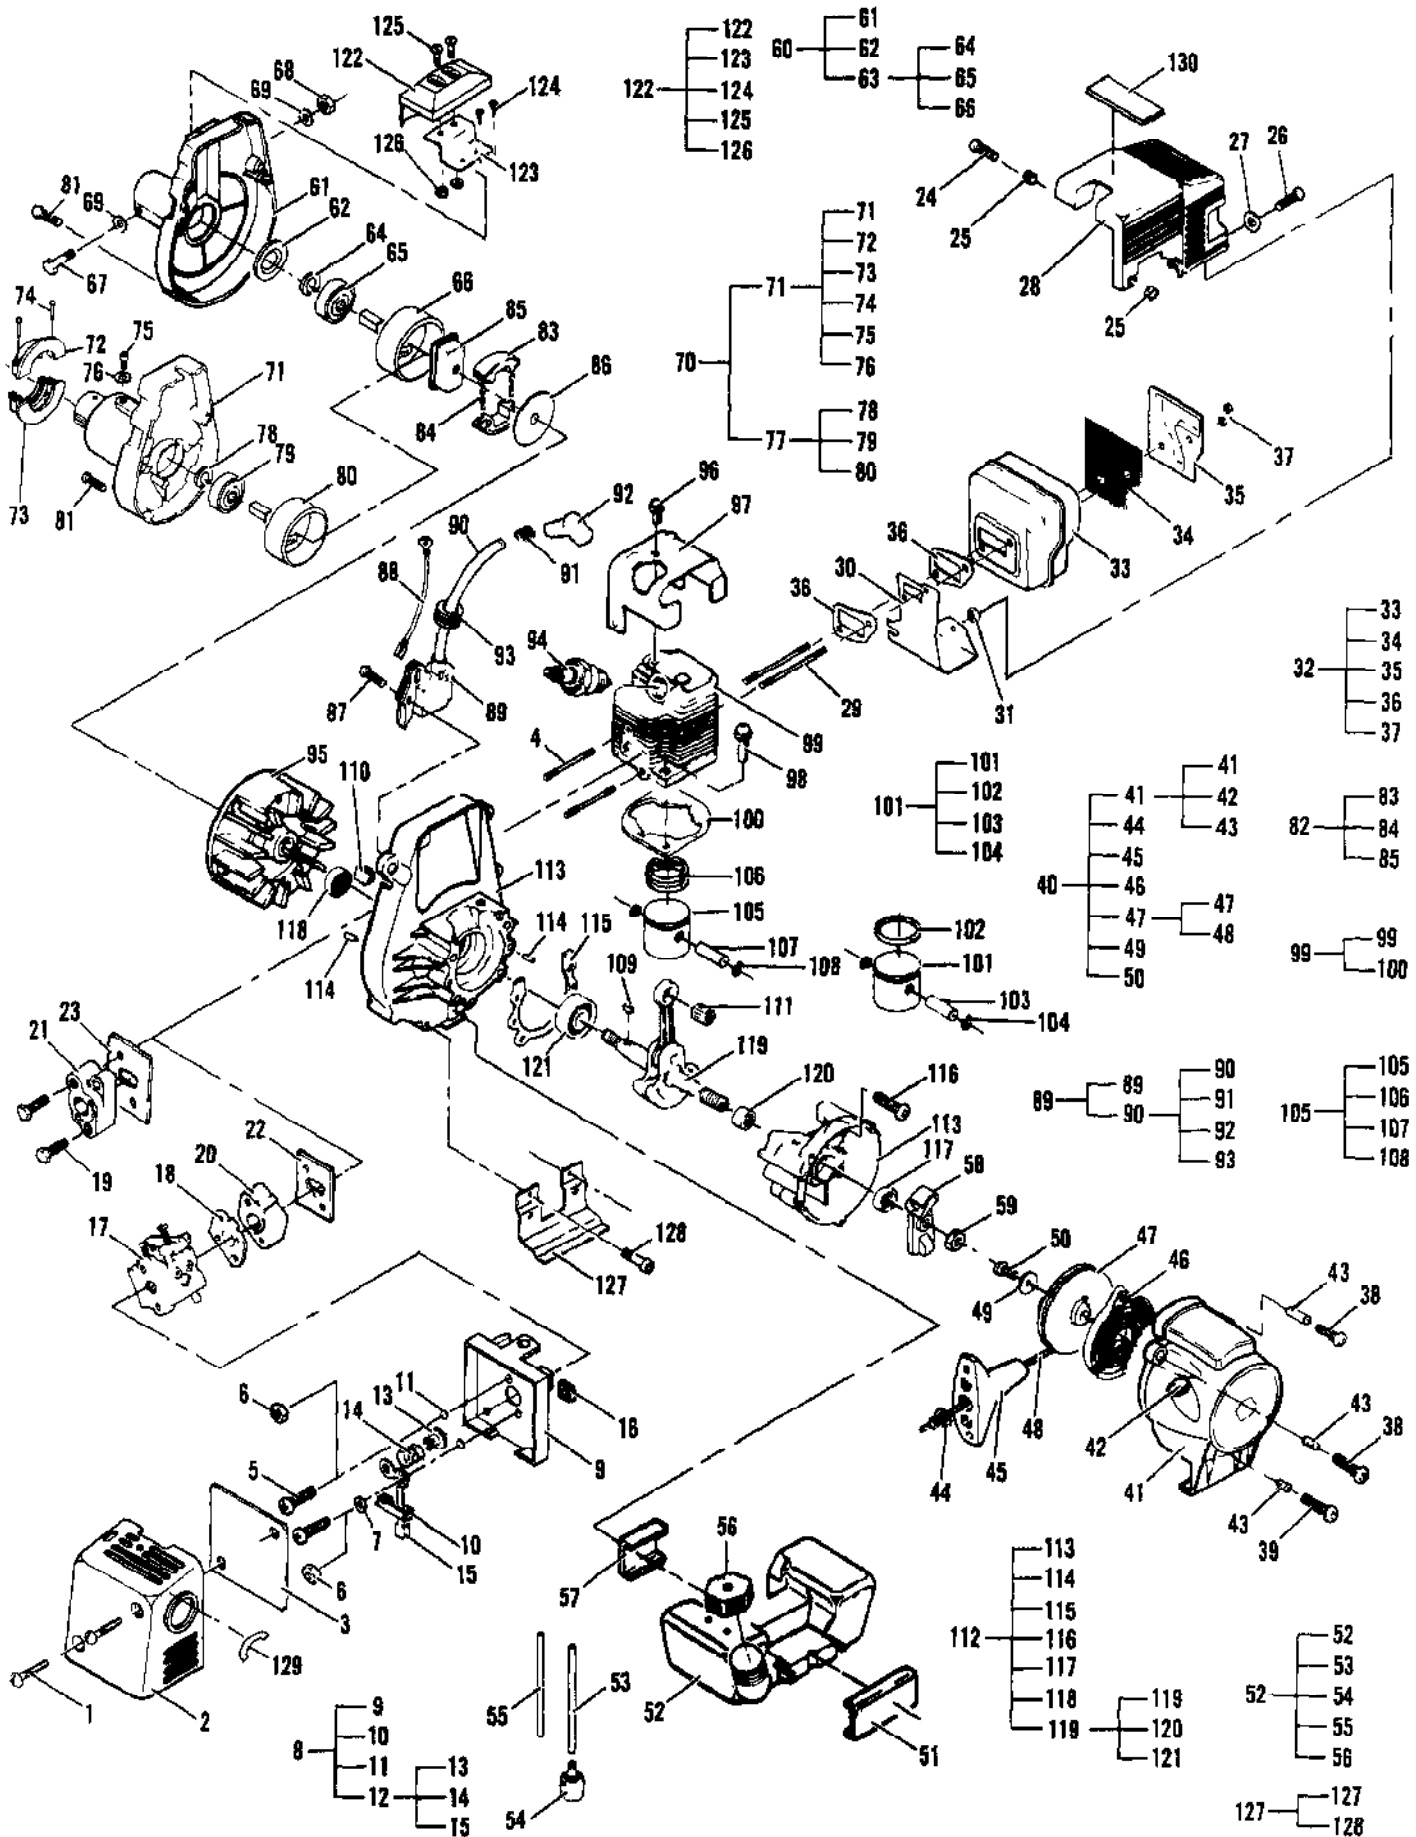

Ref #	Part Number	Qty	Description
1	216027	2	Screw, PN M5 X 28.5 SEMS
2	227024	1	Cover, Air Cleaner
3	227023	1	Filter, Air
4	300139	2	Stud, Intake M5 x 66.5
5	111064	2	Screw, Hx M5 x .8 x 48
6	216585	2	Nut, Lock M5
7	216591	1	Washer, Flat M5
8	300069	1	Case Assembly
9		1	Air Box
10	215992	1	Grommet, Choke
11	227022	2	Bushing
12	223730	1	Kit, Choke Assembly
13		1	Plate, Choke Shutter
14	219016	1	Spring, Shutter
15		1	Shutter, Choke Lever
16	229524	2	Nut
17			CARBURETOR ASSEMBLY See "Carburetor Assembly" illustration and parts list.
18	224148	1	Gasket, Carburetor
19	111063	2	Screw, M5 x .8 x 21.5
20	223984	1	Insulator, S/T
21	224319	1	Insulator, Carburetor
22	224315	1	Gasket, Shield/Insulator
23	224318	1	Gasket, Shield/Insulator
24	219508	2	Screw, M4 x 17 SEMS TORX
25	229121	4	Bushing
26	215874	1	Screw, PN M4 x 9.5 TORX
27	68497	1	Washer
28	224351	1	Shield, Muffler
29	222480	2	Stud, Muffler
30	224266	1	Shield, Muffler Heat
31	224350	1	Nut, M4 Speed
32	300632	1	Kit, Muffler, Universal
33	322011	1	Muffler Asy, Universal
34	322018	1	Screen Spark Arrester
35	322017	1	Plate, Deflector
36	215515	2	Gasket, Muffler
37	235642	2	Nut, M5
38	216022	2	Screw, PN M4 x 23.4 TORX
39	217669	1	Screw, PN M4 x 25 TORX S
40	224111	1	Starter Assembly
41	224110	1	Housing, Starter Assembly
42	218932	1	Guide, Rope
43	219585	3	Spacer
44	218941	1	Washer, Nylon
45	216792	1	Handle, Starter
46	300474	1	Spring, Starter Rewind
47	301252	1	Kit, Drum/Rope
48	216093	1	Rope, Starter 36"
49	216590	1	Washer, Flat M4
50	215874	1	Screw, PN M4 x 9.5 TORX
51	217382	1	Cushion, Fuel Tank
52	223898	1	Tank Assembly, Fuel
53	225057	1	Hose, Fuel
54	216985	1	Pickup, Fuel