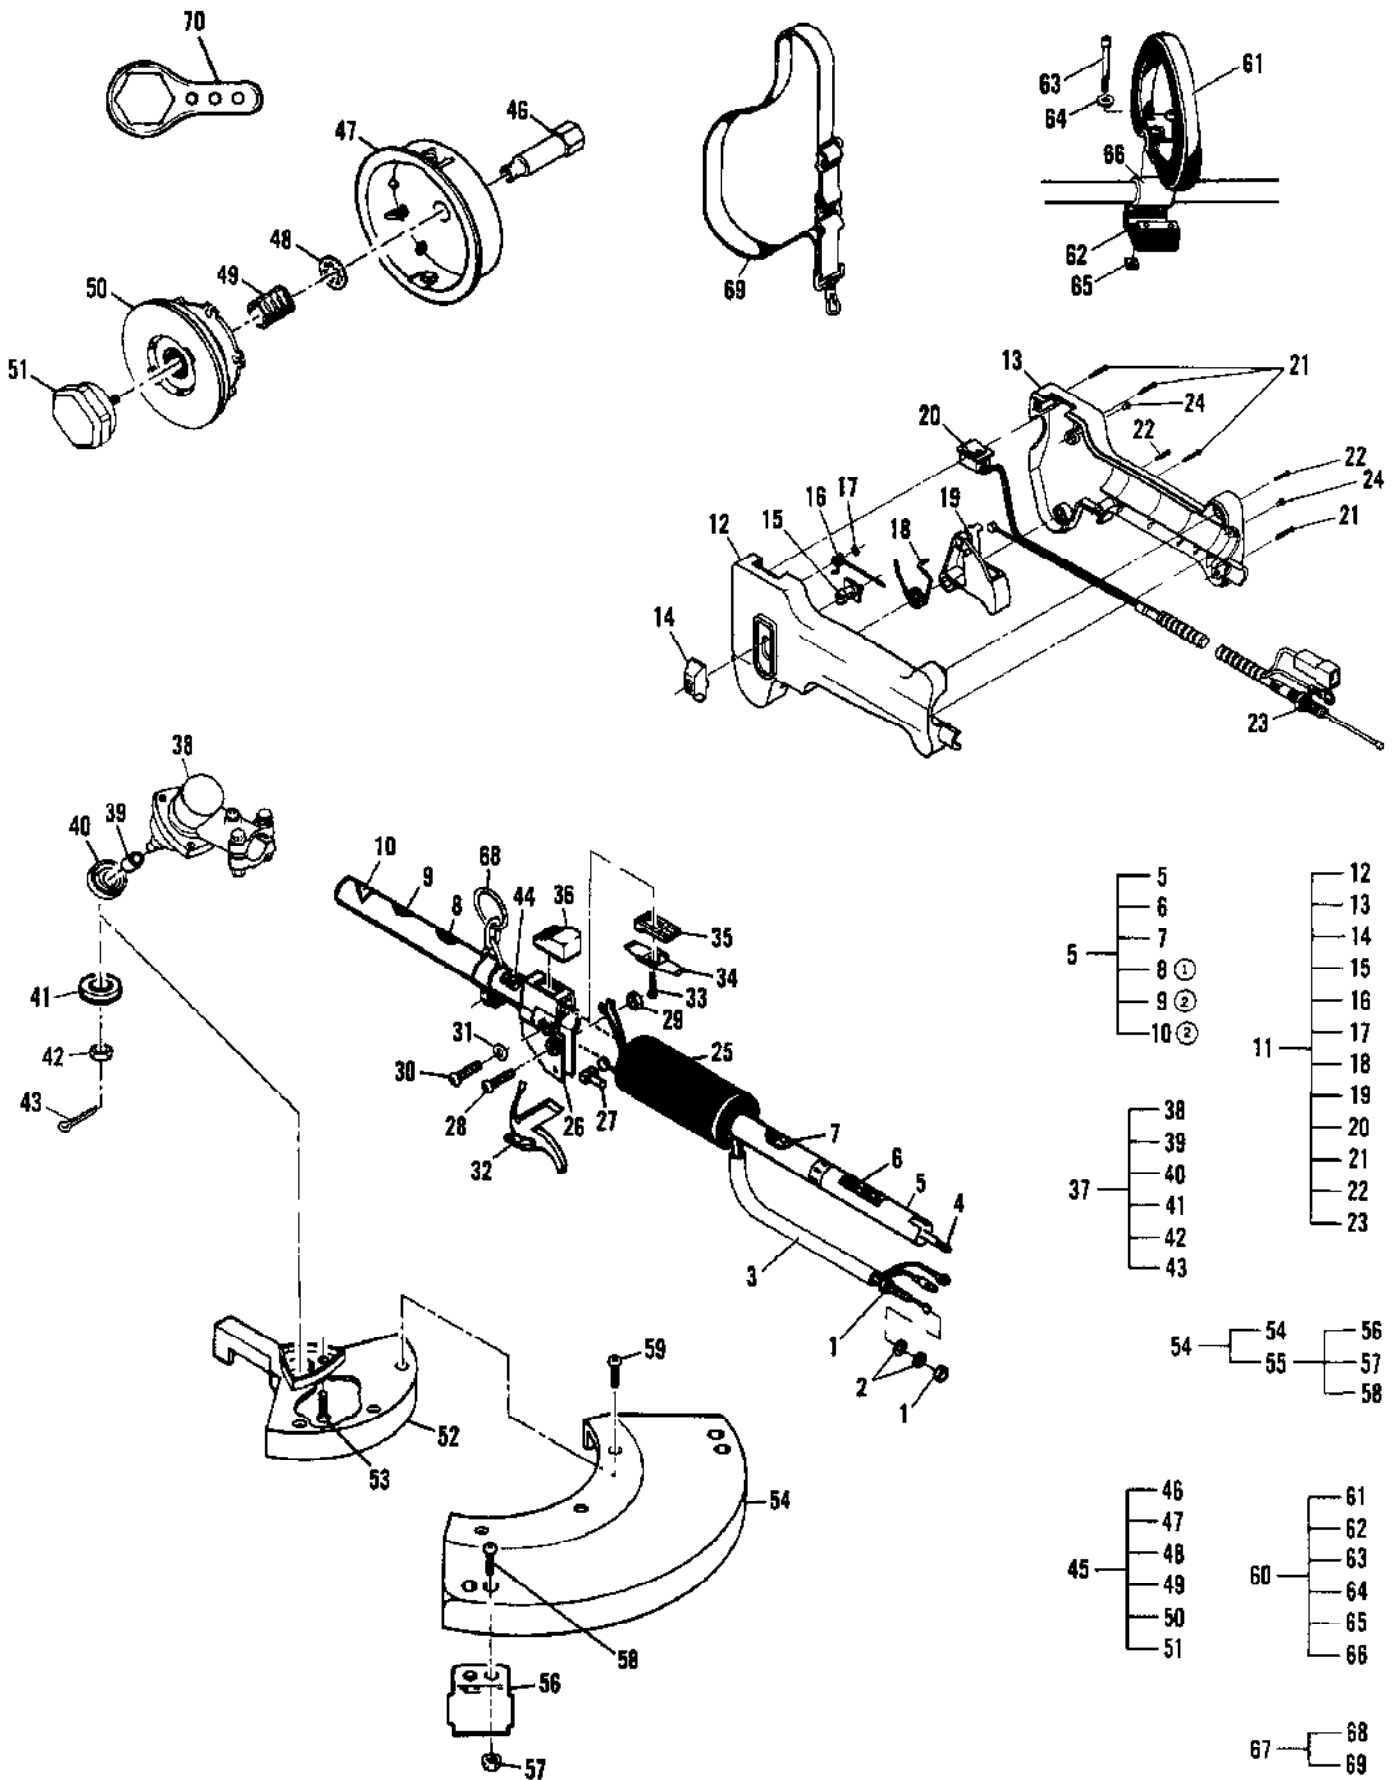

Ref #	Part Number	Qty	Description
1	224142-03		Carburetor Asy (WT238)
2		2	Screw, Pump Cover
3		1	Cover, Primer Pump
4	223077	1	Primer, Pump
5	223913	1	Cover Asy, Fuel Pump
6		1	Screw, Idle Adjustment
7		1	Spring, Idle Screw
8		1	Gasket, Fuel Pump
9		1	Diaphragm, Fuel Pump
10		1	Screen, Fuel Pump Inlet
11		1	Shaft Assembly, Throttle
12		1	Spring, Throttle Return
13		1	Ring, Shaft Retainer
14		1	Needle, Idle
15		1	Needle, High Speed
16		1	Spring, Idle Needle
17		1	Spring, High Speed needle
18		1	Screw, Valve
19		1	Valve, Throttle
20		1	Screw, Metering Lever Pin
21		1	Pin, Metering Lever
22		1	Lever, Metering
23		1	Valve, Inlet Needle
24		1	Spring, Metering Lever
25		1	Seat Assembly, Check Valve
26		1	Plug, Welch 5/16
27		1	Plug, Welch 1/4
28		1	Ring, Screen Retainer
29		1	Screen, Check Valve
30		4	Screw, Metering Cover
31		1	Cover, Metering Lever
32		1	Diaphragm Assembly, Metering
33		1	Gasket, Metering Diaphragm
34		1	Swivel
35		1	E-ring