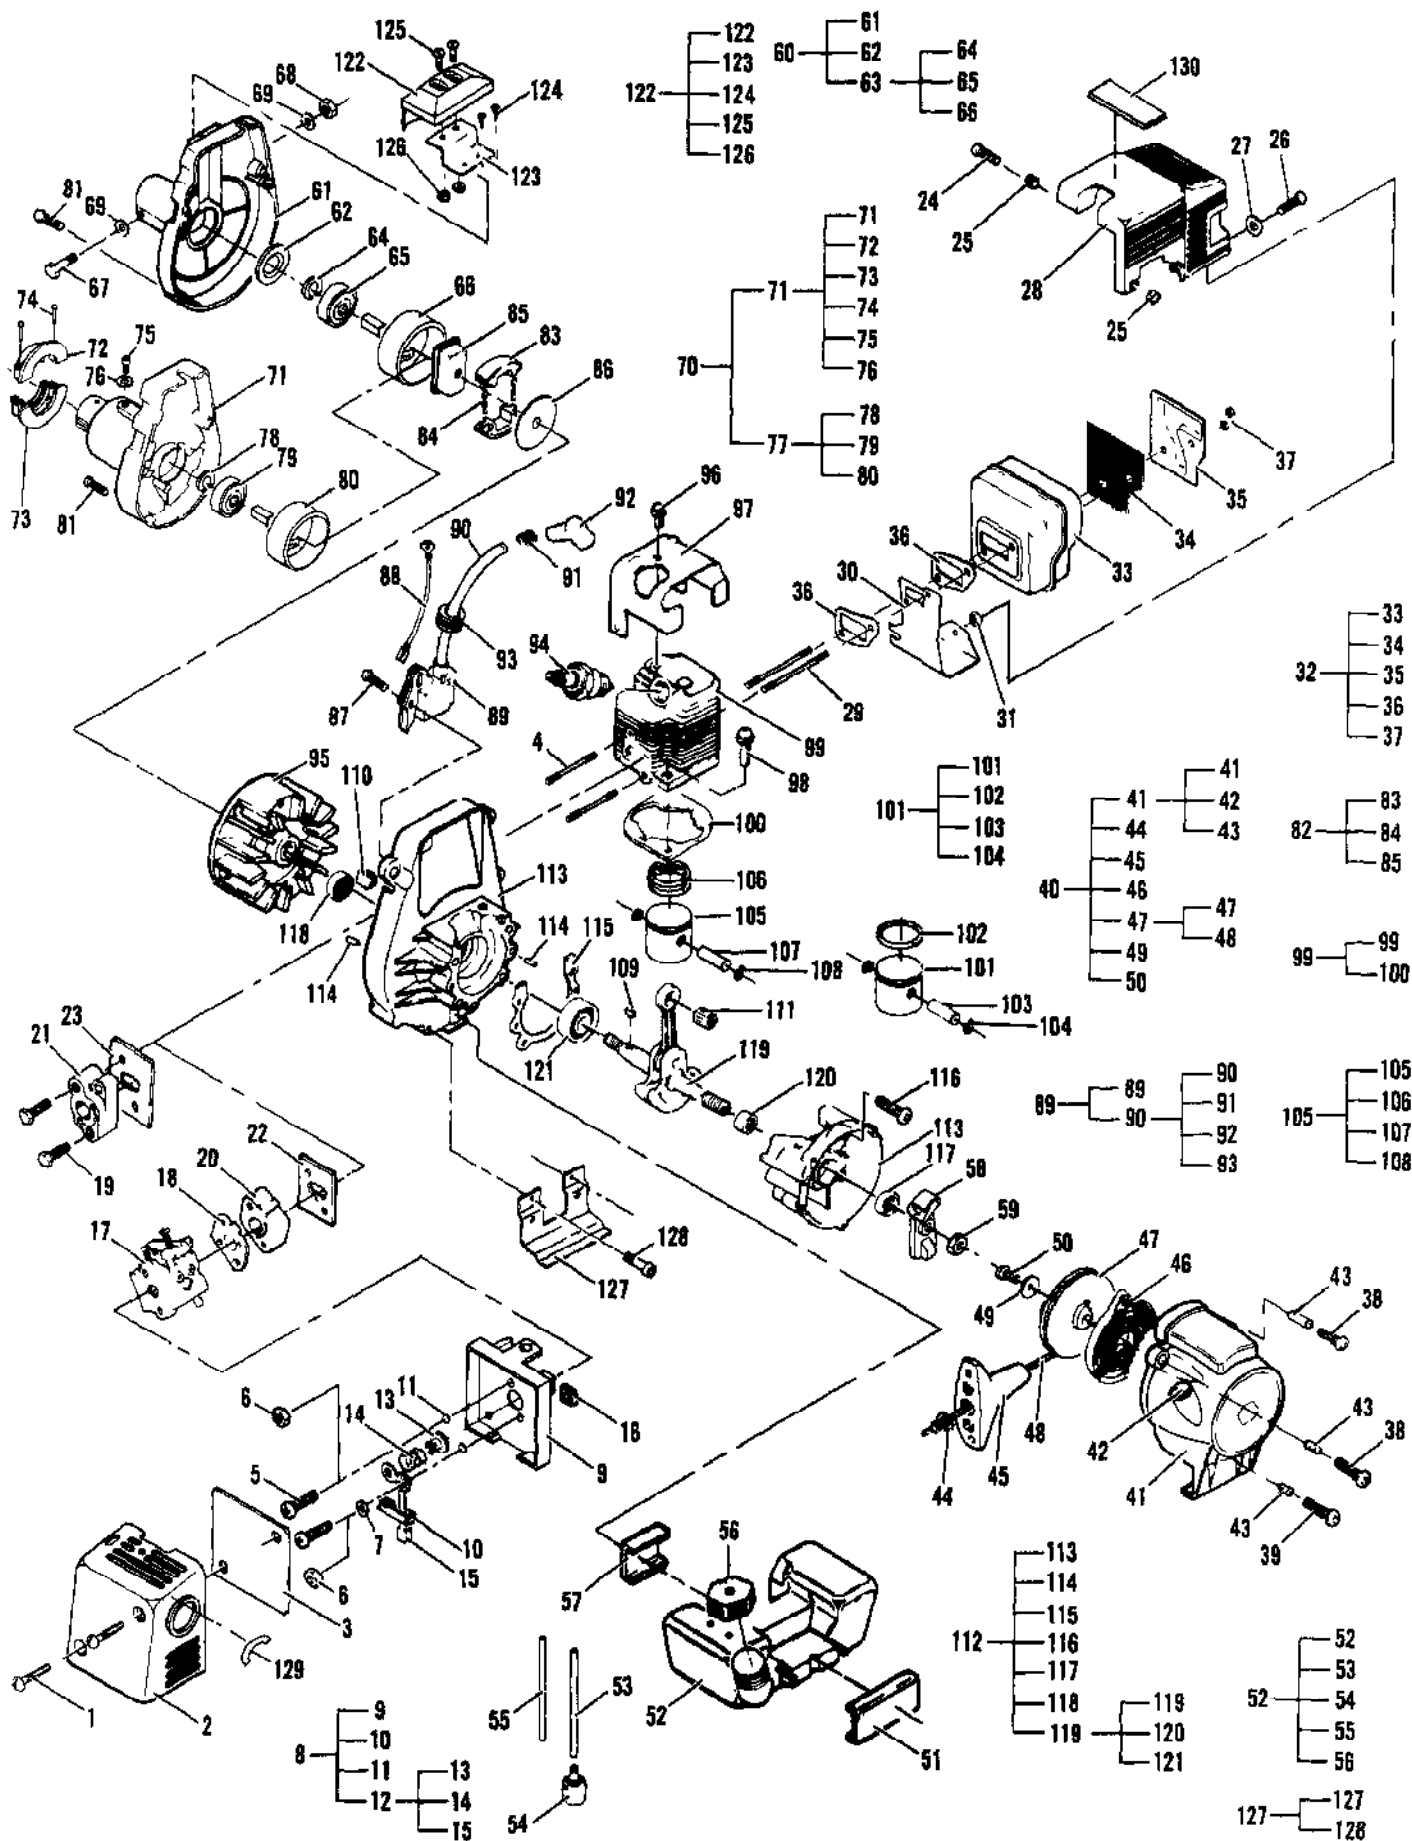

Ref #	Part Number	Qty	Description
1	216027	2	Screw, PN M5 X 28.5 SEMS
2	227024	1	Cover, Air Cleaner
3	227023	1	Filter, Air
4	300139	2	Stud, Intake M5 x 66.5
5	111064	2	Screw, Hx M5 x .8 x 48
6	216585	2	Nut, Lock M5
7	216591	1	Washer, Flat M5
8	300069	1	Case Assembly
9		1	Air Box
10	215992	1	Grommet, Choke
11	227022	2	Bushing
12	223730	1	Kit, Choke Assembly
13		1	Plate, Choke Shutter
14	219016	1	Spring, Shutter
15		1	Shutter, Choke Lever
16	229524	2	Nut
17			CARBURETOR ASSEMBLY See "Carburetor Assembly" illustration and parts list.
18	224148	1	Gasket, Carburetor
19	111063	2	Screw, M5 x .8 x 21.5
20	223984	1	Insulator, S/T
21	224319	1	Insulator, Carburetor
22	224315	1	Gasket, Shield/Insulator
23	224318	1	Gasket, Shield/Insulator
24	219508	2	Screw, M4 x 17 SEMS TORX
25	229121	4	Bushing
26	215874	1	Screw, PN M4 x 9.5 TORX
27	68497	1	Washer
28	224351	1	Shield, Muffler
29	222480	2	Stud, Muffler
30	224266	1	Shield, Muffler Heat
31	224350	1	Nut, M4 Speed
32	300632	1	Kit, Muffler, Universal
33	322011	1	Muffler Asy, Universal
34	322018	1	Screen Spark Arrester
35	322017	1	Plate, Deflector
36	215515	2	Gasket, Muffler
37	235642	2	Nut, M5
38	216022	2	Screw, PN M4 x 23.4 TORX
39	217669	1	Screw, PN M4 x 25 TORX S
40	224111	1	Starter Assembly
41	224110	1	Housing, Starter Assembly
42	218932	1	Guide, Rope
43	219585	3	Spacer
44	218941	1	Washer, Nylon
45	216792	1	Handle, Starter
46	300474	1	Spring, Starter Rewind
47	301252	1	Kit, Drum/Rope
48	216093	1	Rope, Starter 36"
49	216590	1	Washer, Flat M4
50	215874	1	Screw, PN M4 x 9.5 TORX
51	217382	1	Cushion, Fuel Tank
52	223898	1	Tank Assembly, Fuel
53	225057	1	Hose, Fuel
54	216985	1	Pickup, Fuel