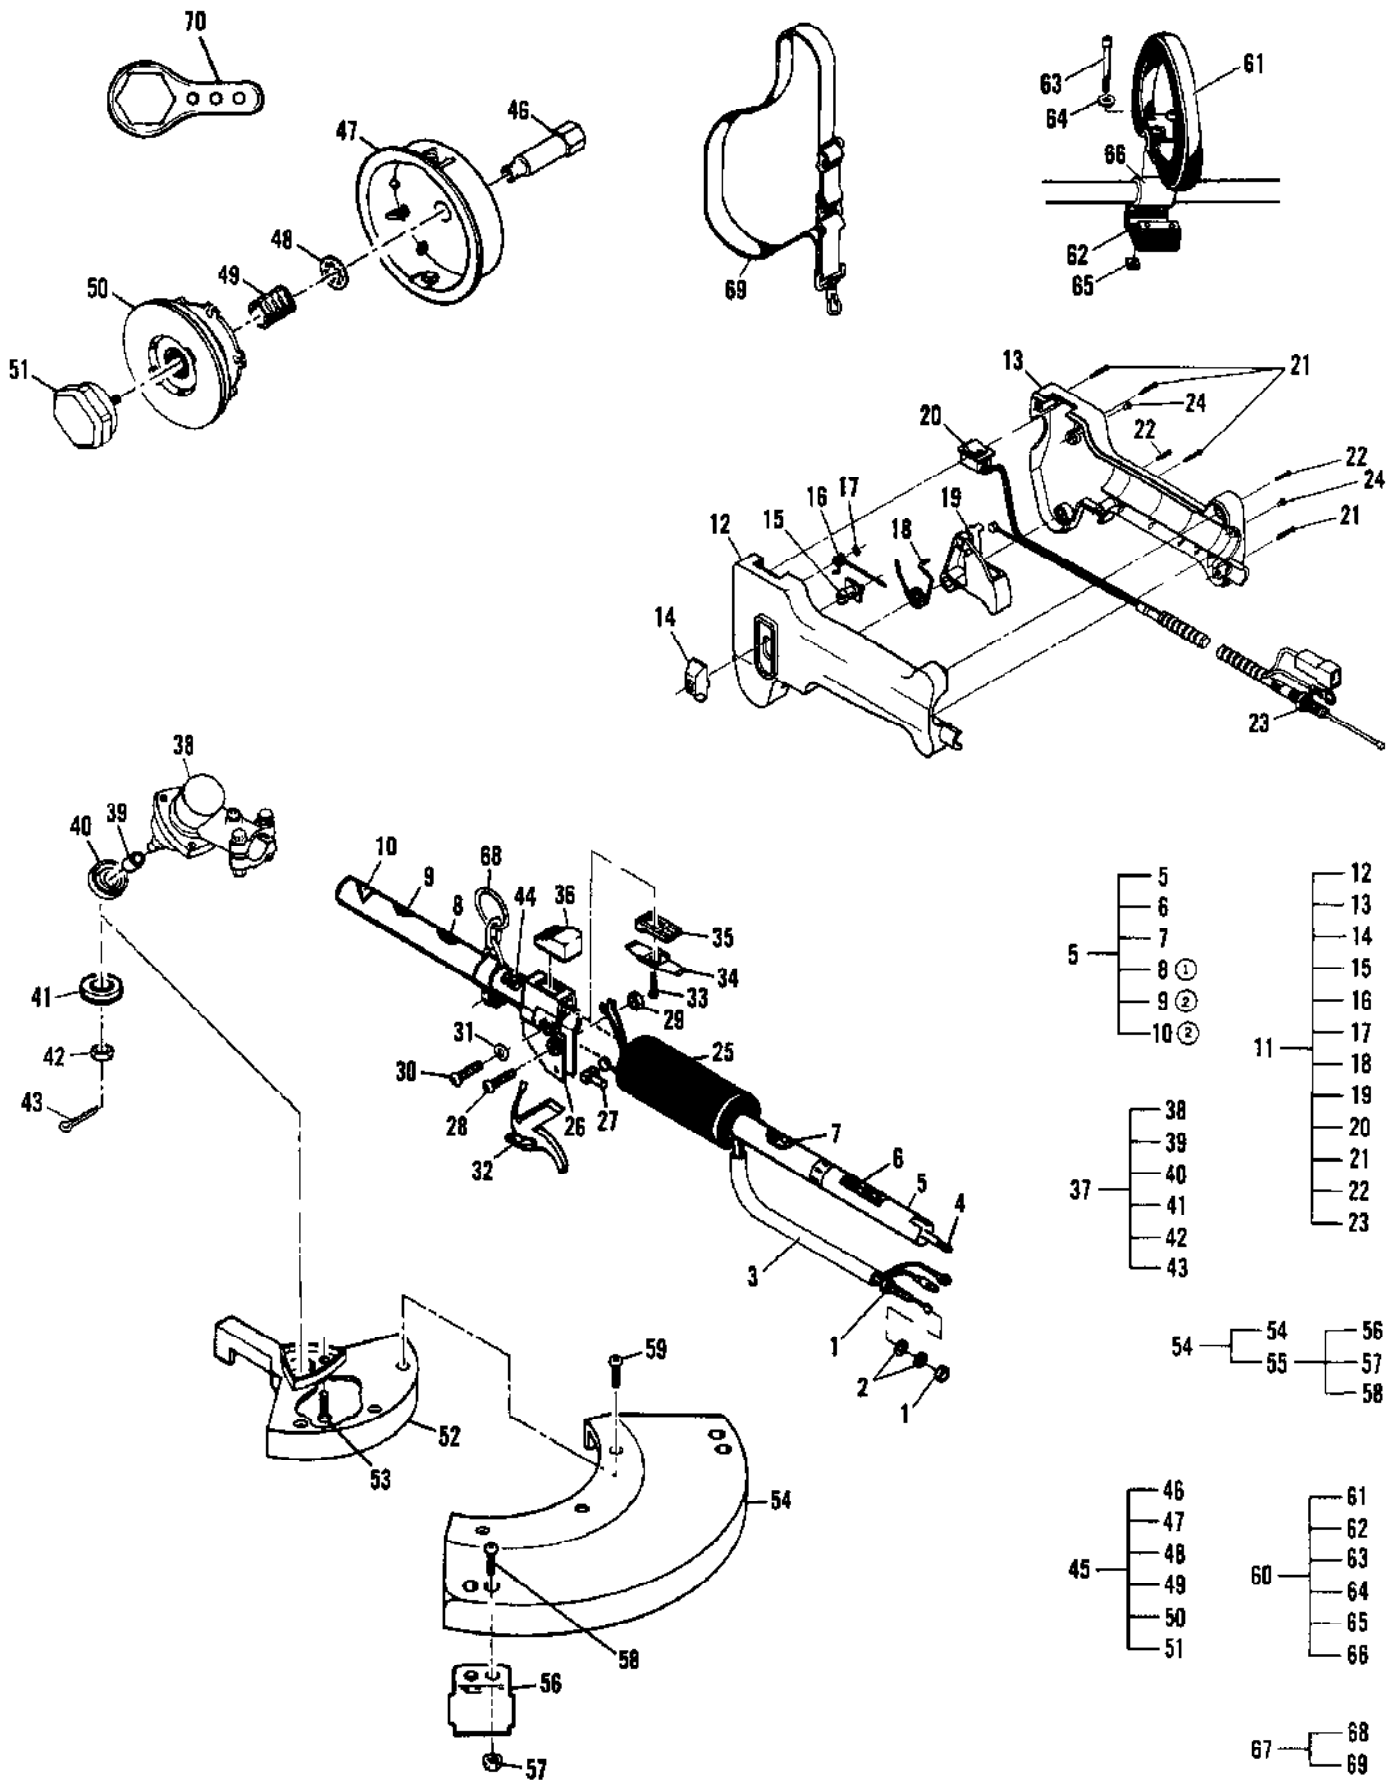

Ref #	Part Number	Qty	Description
1	224142-03		Carburetor Asy (WT238)
2		2	Screw, Pump Cover
3		1	Cover, Primer Pump
4	223077	1	Primer, Pump
5	223913	1	Cover Asy, Fuel Pump
6		1	Screw, Idle Adjustment
7		1	Spring, Idle Screw
8		1	Gasket, Fuel Pump
9		1	Diaphragm, Fuel Pump
10		1	Screen, Fuel Pump Inlet
11		1	Shaft Assembly, Throttle
12		1	Spring, Throttle Return
13		1	Ring, Shaft Retainer
14		1	Needle, Idle
15		1	Needle, High Speed
16		1	Spring, Idle Needle
17		1	Spring, High Speed needle
18		1	Screw, Valve
19		1	Valve, Throttle
20		1	Screw, Metering Lever Pin
21		1	Pin, Metering Lever
22		1	Lever, Metering
23		1	Valve, Inlet Needle
24		1	Spring, Metering Lever
25		1	Seat Assembly, Check Valve
26		1	Plug, Welch 5/16
27		1	Plug, Welch 1/4
28		1	Ring, Screen Retainer
29		1	Screen, Check Valve
30		4	Screw, Metering Cover
31		1	Cover, Metering Lever
32		1	Diaphragm Assembly, Metering
33		1	Gasket, Metering Diaphragm
34		1	Swivel
35		1	E-ring