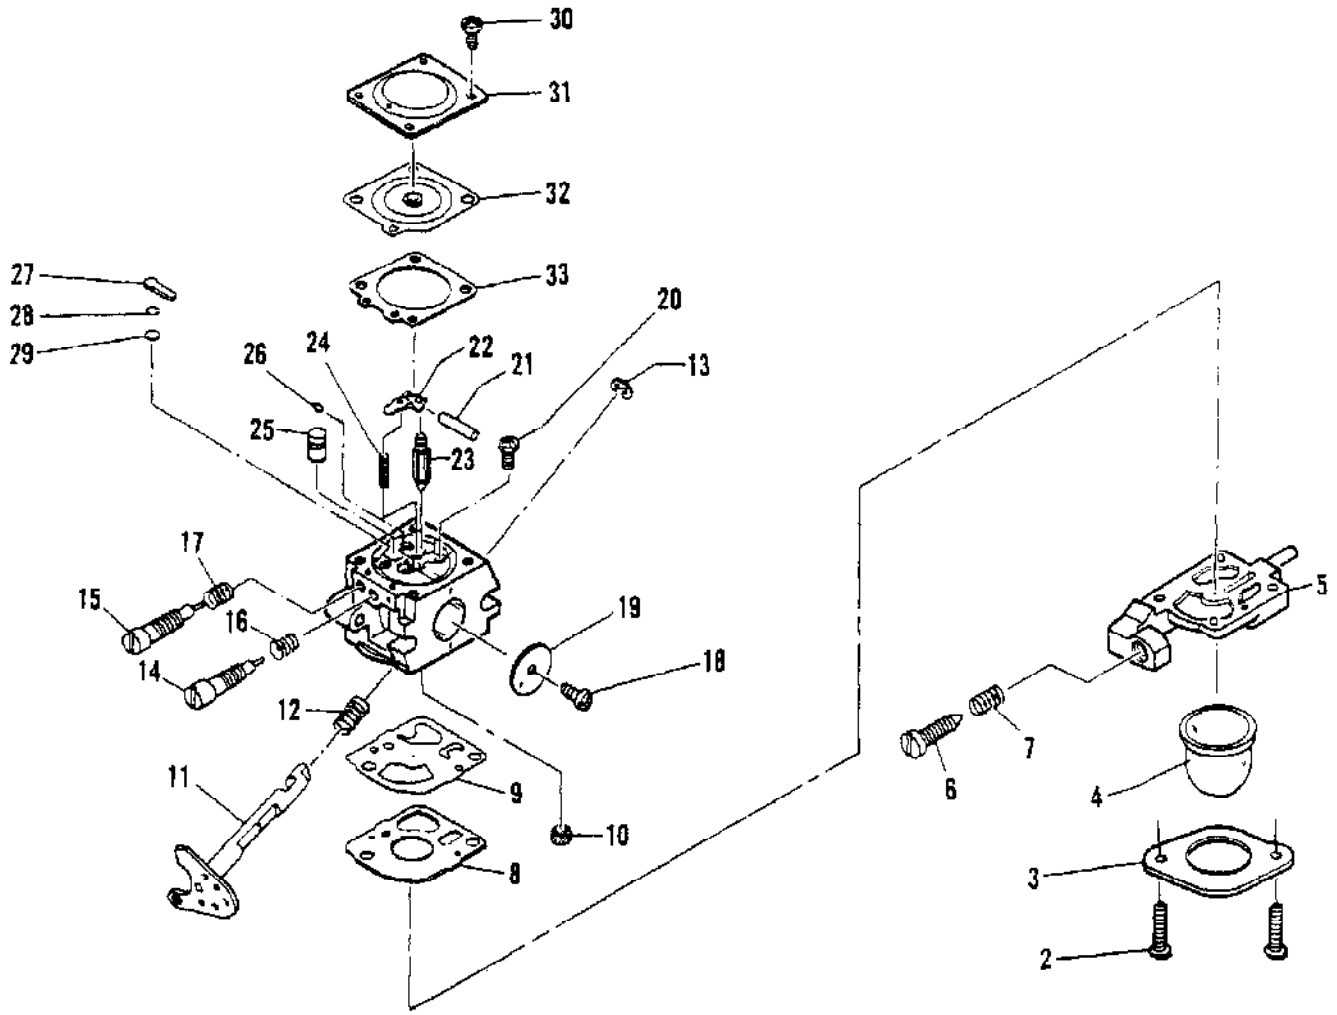

222785
T-25 Torx Drive 3.5"

111124
T-27 Torx Drive 3.5"

217720
Torx Drive Set

91424
Tachometer

215432
Pressure Test Tool

323330
Ignition Tester

Ref #	Part Number	Qty	Description
222785	222785		T-25 Torx Drive 3.5"
111124	111124		T-27 Torx Drive 3.5"
217720	217720		Torx Drive Set
91424	91424		Tachometer
215432	215432		Pressure Tool
323330	323330		Ignition Test

Ref #	Part Number	Qty	Description
1	224142-02		Carburetor Asy, Walbro (WT211)
2		2	Screw, Pump Cover
3		1	Cover, Primer Cover
4	223077	1	Bulb, Primer
5	223913	1	Cover, Fuel Pump
6		1	Screw, Idle Adjustment
7		1	Spring, Idle Screw
8		1	Gasket, Fuel Pump
9		1	Diaphragm, Fuel Pump
10		1	Screen, Fuel Pump Inlet
11		1	Shaft Assembly, Throttle
12		1	Spring, Throttle Return
13		1	Ring, Shaft Retainer
14		1	Needle, Idle
15		1	Needle, High Speed
16		1	Spring, Idle Needle
17		1	Spring, High Speed Needle
18		1	Screw, Valve
19		1	Valve, Throttle
20		1	Screw, Metering Lever Pin
21		1	Pin, Metering Lever
22		1	Lever, Metering
23		1	Valve, Inlet Needle
24		1	Spring, Metering Lever
25		1	Seat Asy, Check Valve
26		1	Plug, Welch 5/16
27		1	Plug, Welch 1/4
28		1	Ring, Screen Retainer
29		1	Screen, Check Valve
30		4	Screw, Metering Cover
31		1	Cover, Metering Lever
32		1	Diaphragm Asy, Metering
33		1	Gasket, Metering Diaphragm
	224462		Kit, Major Repair
	223833		Kit, Gasket/Diaphragm