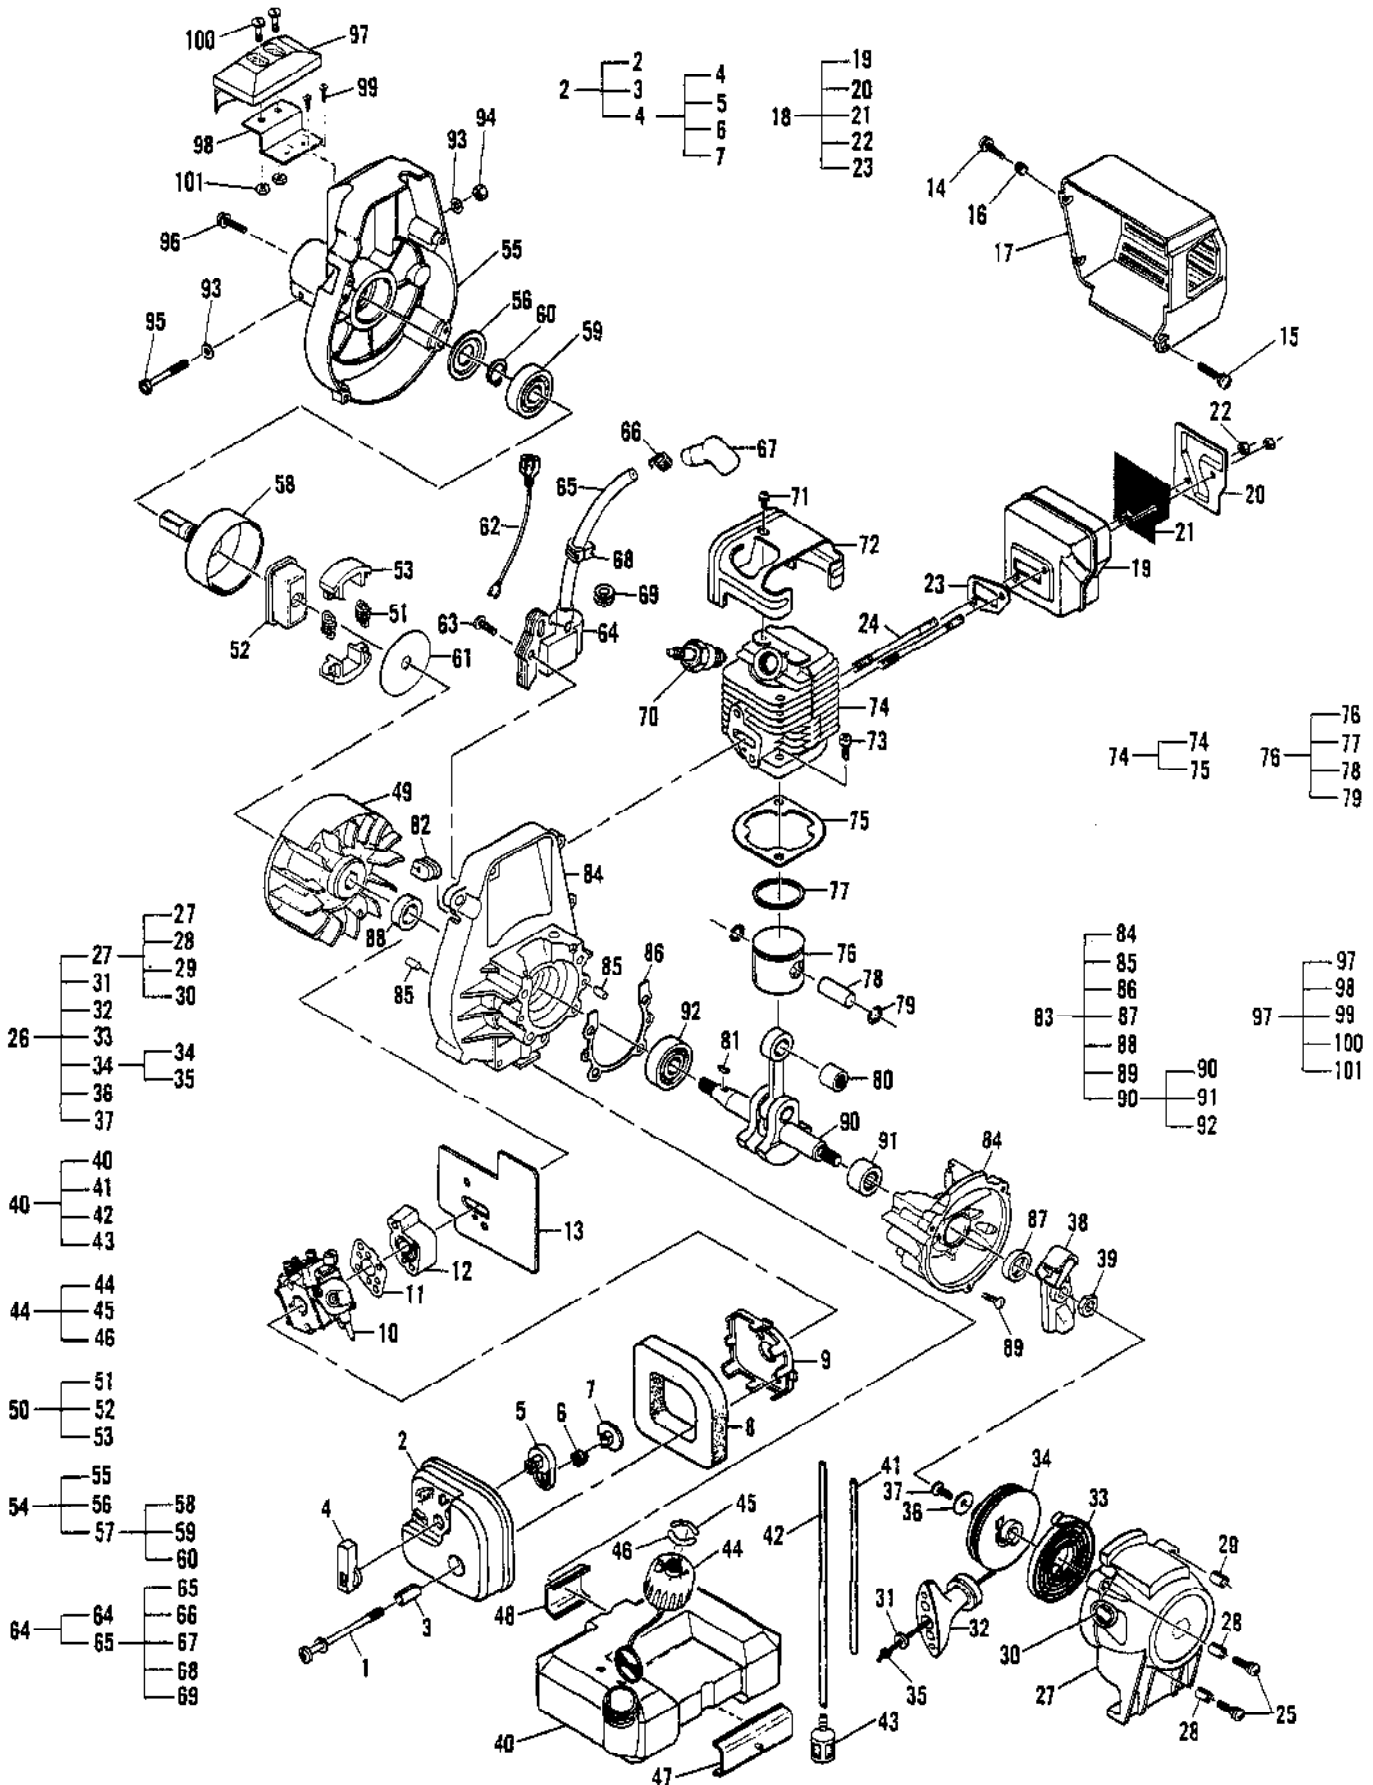

Ref #	Part Number	Qty	Description
1	224327	2	Screw, PN M5 x 69 TORX SS
1	224327		Carburetor/Air Box Torque 25-30 in./lbs.
2	223196	1	Cover Assembly, Choke
3	219023	2	Insert, A/C Cover
4	223520	1	Kit, Choke Knob
5		1	Lever, Choke Not available separately
6	219016	1	Spring, Shutter
7		1	Plate Choke Shutter Not available separately
8	219145	1	Filter, Air
9	222758	1	Box, Air
10			CARBURETOR ASSEMBLY See "Carburetor Assembly" illustration and parts list.
11	224148	1	Gasket, Carburetor
12	223984	1	Insulator
13	223986	1	Gasket, Shield Insulator
14	219508	2	Screw, PAN M4 x 17 SEMS TORX
15	217669	1	Screw, PAN M4 x 25 TORX S
16	219079	2	Spacer, Muffler Shield
17	323525	1	Shield, Muffler
18	300629	1	Kit, Muffler/Univ 21S
19	301833	1	Muffler Asy, Universal
20	322016	1	Plate, Deflector
21	322018	1	Screen, Spark Arrester
22	235642	2	Nut M5
22	235642		Muffler Torque 40-50 in./lbs.
23	215515	1	Gasket, Muffler
24	222480	2	Stud, Muffler
25	216022	2	Screw, PAN M4 x 23.4 TORX
26	301164	1	Starter Assembly
27	301163	1	Housing, Starter Assembly
28	219585	2	Spacer, Starter Housing
29	219584	1	Spacer, Muffler Shield
30	218932	1	Guide, Rope
31	218941	1	Washer, Nylon
32	216792	1	Handle, Starter
33	300474	1	Spring, Starter Rewind
34	301252	1	Kit, Drum/Rope
35	216093	1	Rope, Starter 36"
36	216590	1	Washer, Flat M4
37	215874	1	Screw, PN M4 x 9.5 TORX
38	225037	1	Starter Pawl Assembly
39	216583	1	Nut, Hex M8
39	216583		Starter Pawl Torque 150-170 in./lbs.
40	222239	1	Tank Assembly, Fuel
41	222238	1	Hose, Fuel Return
42	217264	1	Hose, Fuel
43	300869	1	Filter, Fuel
44	300700	1	Kit, Fuel Cap/Decal
45	211242	1	Decal (OPEN SLOWLY)
46	322250	1	Decal, Fuel Cap
47	217390	1	Cushion, Fuel Tank
48	217382	1	Cushion, Fuel Tank
49	222308	1	Flywheel
50	217554	1	Clutch Assembly
51	223770	2	Spring, Clutch