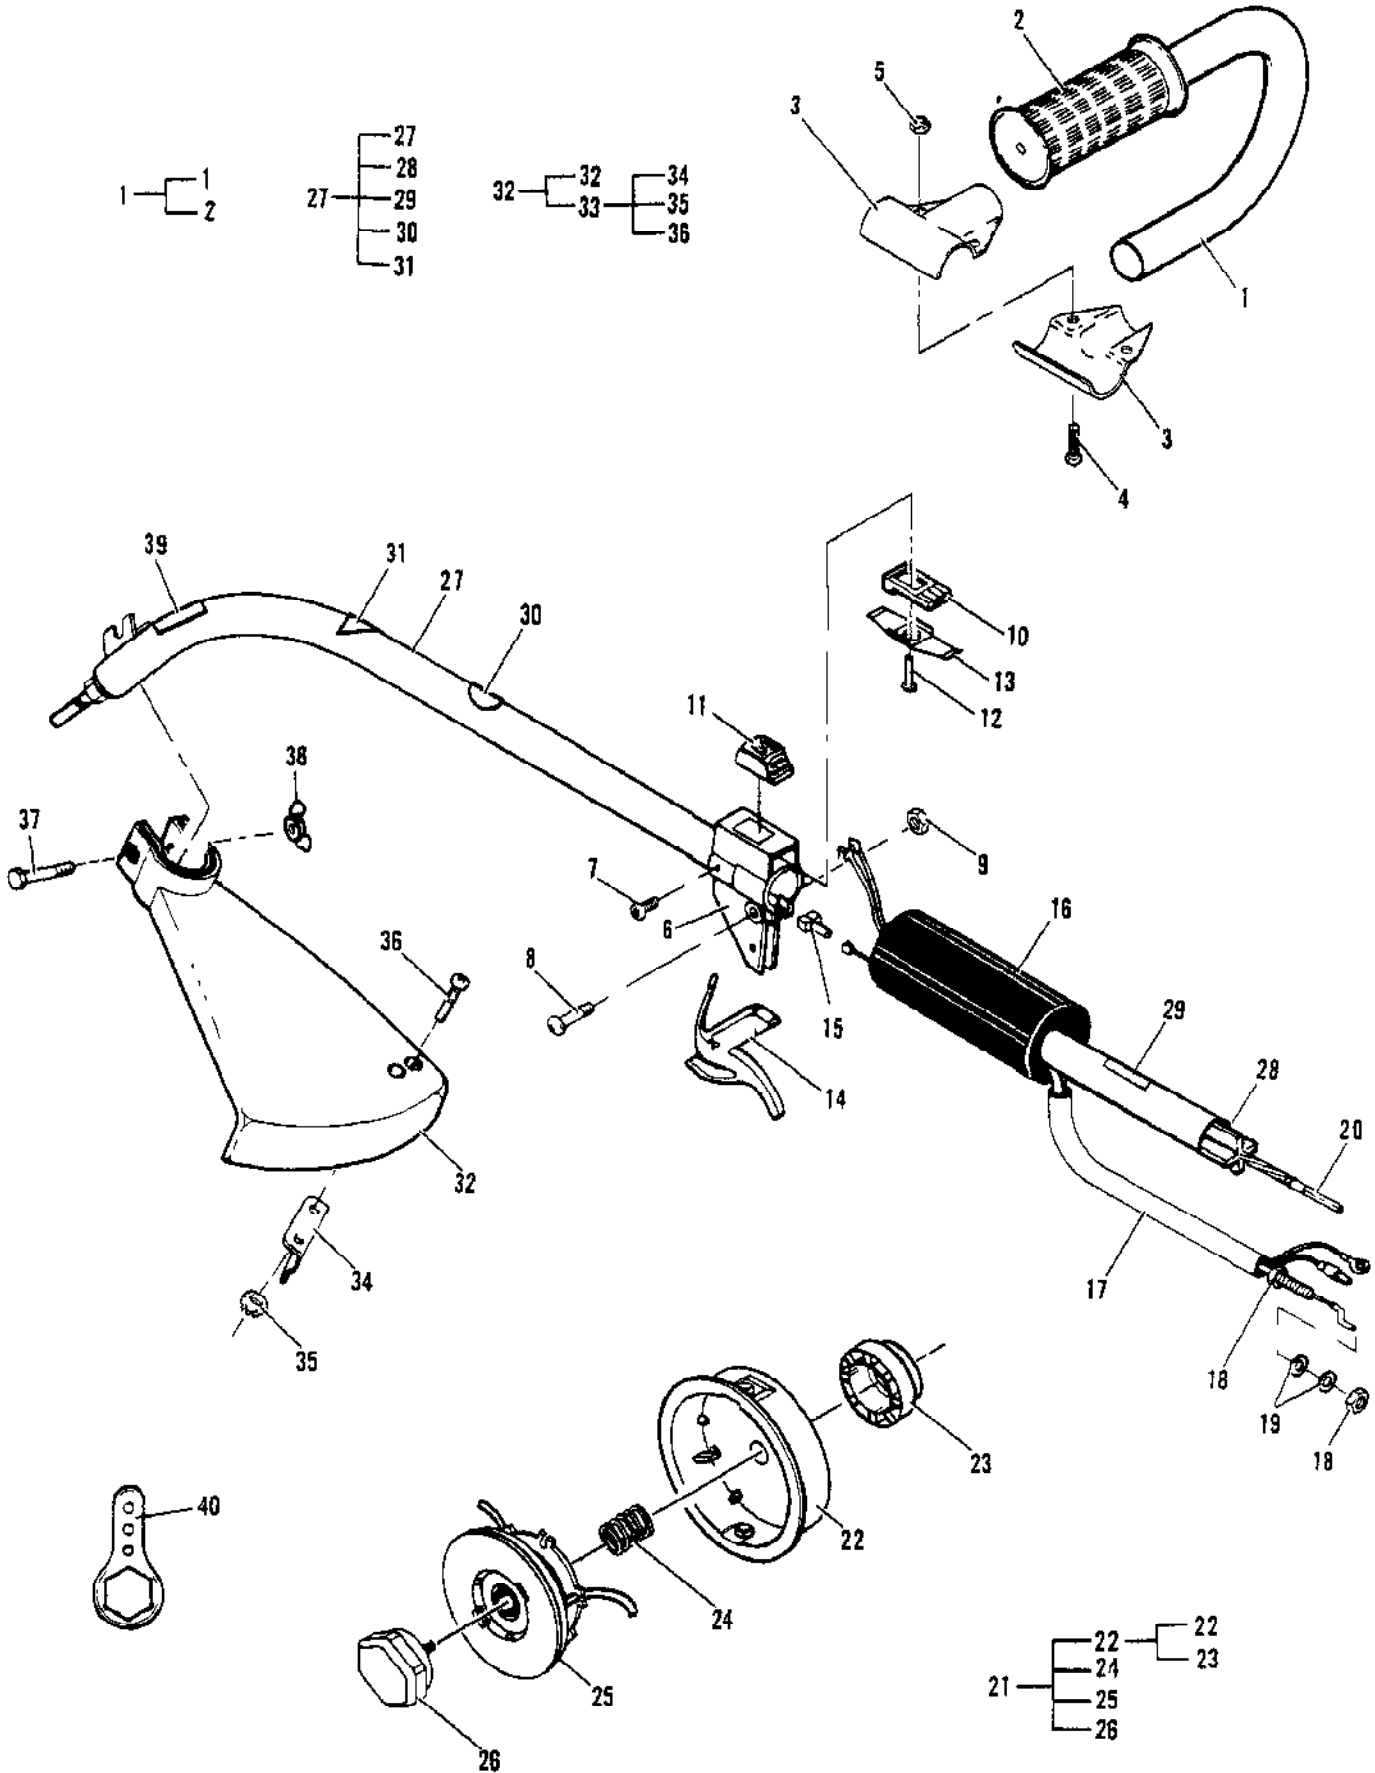

222785
T-25 Torx Drive 3.5"

111124
T-27 Torx Drive 3.5"

217720
Torx Drive Set

91424
Tachometer

215432
Pressure Test Tool

323330
Ignition Tester

Ref #	Part Number	Qty	Description
222785	222785		T-25 Torx Drive 3.5"
111124	111124		T-27 Torx Drive 3.5"
217720	217720		Torx Drive Set
91424	91424		Tachometer
215432	215432		Pressure Tool
323330	323330		Ignition Test

Ref #	Part Number	Qty	Description
1	224142-02		Carburetor Asy, Walbro (WT211)
2		2	Screw, Pump Cover
3		1	Cover, Primer Cover
4	223077	1	Bulb, Primer
5	223913	1	Cover, Fuel Pump
6		1	Screw, Idle Adjustment
7		1	Spring, Idle Screw
8		1	Gasket, Fuel Pump
9		1	Diaphragm, Fuel Pump
10		1	Screen, Fuel Pump Inlet
11		1	Shaft Assembly, Throttle
12		1	Spring, Throttle Return
13		1	Ring, Shaft Retainer
14		1	Needle, Idle
15		1	Needle, High Speed
16		1	Spring, Idle Needle
17		1	Spring, High Speed Needle
18		1	Screw, Valve
19		1	Valve, Throttle
20		1	Screw, Metering Lever Pin
21		1	Pin, Metering Lever
22		1	Lever, Metering
23		1	Valve, Inlet Needle
24		1	Spring, Metering Lever
25		1	Seat Asy, Check Valve
26		1	Plug, Welch 5/16
27		1	Plug, Welch 1/4
28		1	Ring, Screen Retainer
29		1	Screen, Check Valve
30		4	Screw, Metering Cover
31		1	Cover, Metering Lever
32		1	Diaphragm Asy, Metering
33		1	Gasket, Metering Diaphragm
	224462		Kit, Major Repair
	223833		Kit, Gasket/Diaphragm