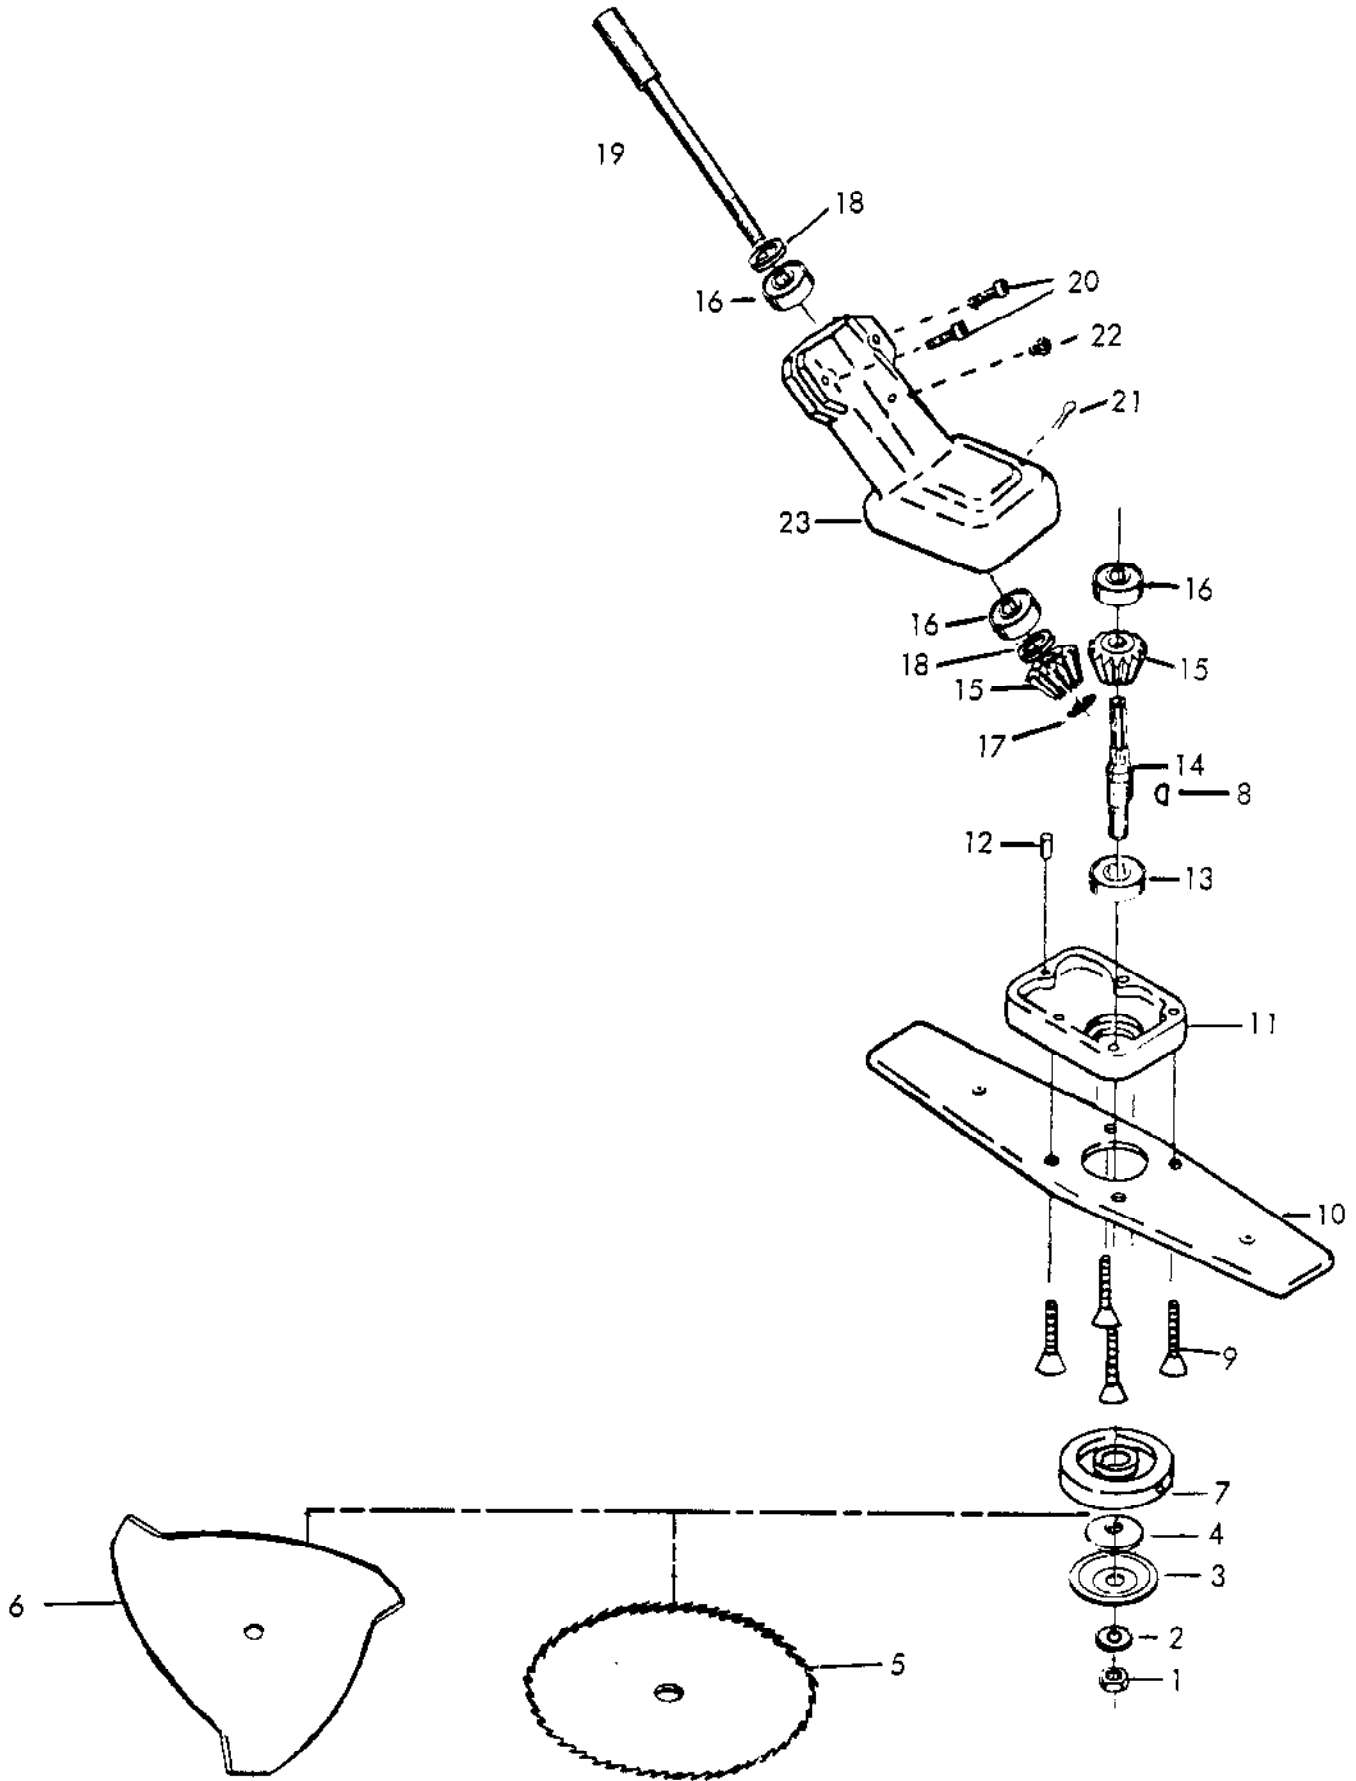

General

Ref #	Part Number	Qty	Description
1	90297	1	Plate - Adaptor
2	101206	1	Bearing - Needle
3	110879	2	Washer - 5/16
4	100682	2	Nut - 5/16-24
5	90302	1	Clutch Assy
6	90298	2	Shoe - Clutch
7	90299	2	Spring - Clutch
8	90300	2	Keeper - Clutch shoe
9	90301	1	Hub - Clutch
10	90304	1	Drum - Clutch
11	90332	1	Bearing - Ball
12	90306	1	Housing - Clutch (w/bearing)
13	106012	1	Screw - Hex hd 1/4-20 x 3/8 SEMS
14	105911		Screw - Skt hd 5/16-18 x 1
15	90307	1	Clip - Throttle control
16	90308	4	Screw - Hex hd 5/16-18 x 2-1/4
17	90309	1	Shaft - Main drive
18	90310	1	Housing - Driveshaft
19	90325	1	Grip - Handle (left hand)
20	90324	1	Handle bar (left hand)
21	90319	1	Twist grip - Throttle control
22	90321	1	Clamp - Throttle control
23	90320	1	Handle bar (right hand)
24	90322	1	Clamp bolt - Handle bar
25	105911	2	Screw - Skt hd 5/16-18 x 1
26	90323	1	Clamp - Handle bar
27	90317	2	Screw - Pan hd 8-32 x 3/8
28	90318	2	Keeper - Swivel
29	90316	1	Swivel - Shoulder strap
	90315	1	Shoulder Strap Assy
30	90313	1	Pad - Shoulder
31	90312	1	Guard - Leg
32	90314	1	Strap - Shoulder
33	90311	1	Wrench - Allen 7/32
34	90742	1	Bushing
35	90341	1	Washer - Special
36	90743	1	Limitter - Throttle

## Lower Head

Ref #	Part Number	Qty	Description
1	101492	1	Nut - Hex hd 1/2-20
2	101320	1	Washer - 1/2
3	90337	1	Washer - Lower arbor
4	90340	1	Washer - Friction arbor
5	90338		Blade - 10 in. Saw
6	90339		Blade - Weed
7	90335	1	Driver - Blade
8	100256	1	Key - Woodruff
9	90336	4	Screw - Skt hd Cap 1/4-20 x 1-1/4
10	90334	1	Guard - Blade
11	90333	1	Housing - Lower gear
12	103653	1	Pin - Groove
13	90332		Bearing - Ball
14	90331	1	Shaft Assy - Lower
15	90329	2	Gear - Bevel
16	90328	3	Bearing - Ball
17	90330	1	Ring - Retainer
18	90341	2	Washer - Special
19	90326	1	Shaft Assy - Pinion
20	105911	2	Screw - Skt hd 5/16-18 x 1
21	101496	1	Pin - Cotter
22	106012	1	Screw - Hex hd 1/4-20 x 3/8
23	90327	1	Housing - Upper Gear