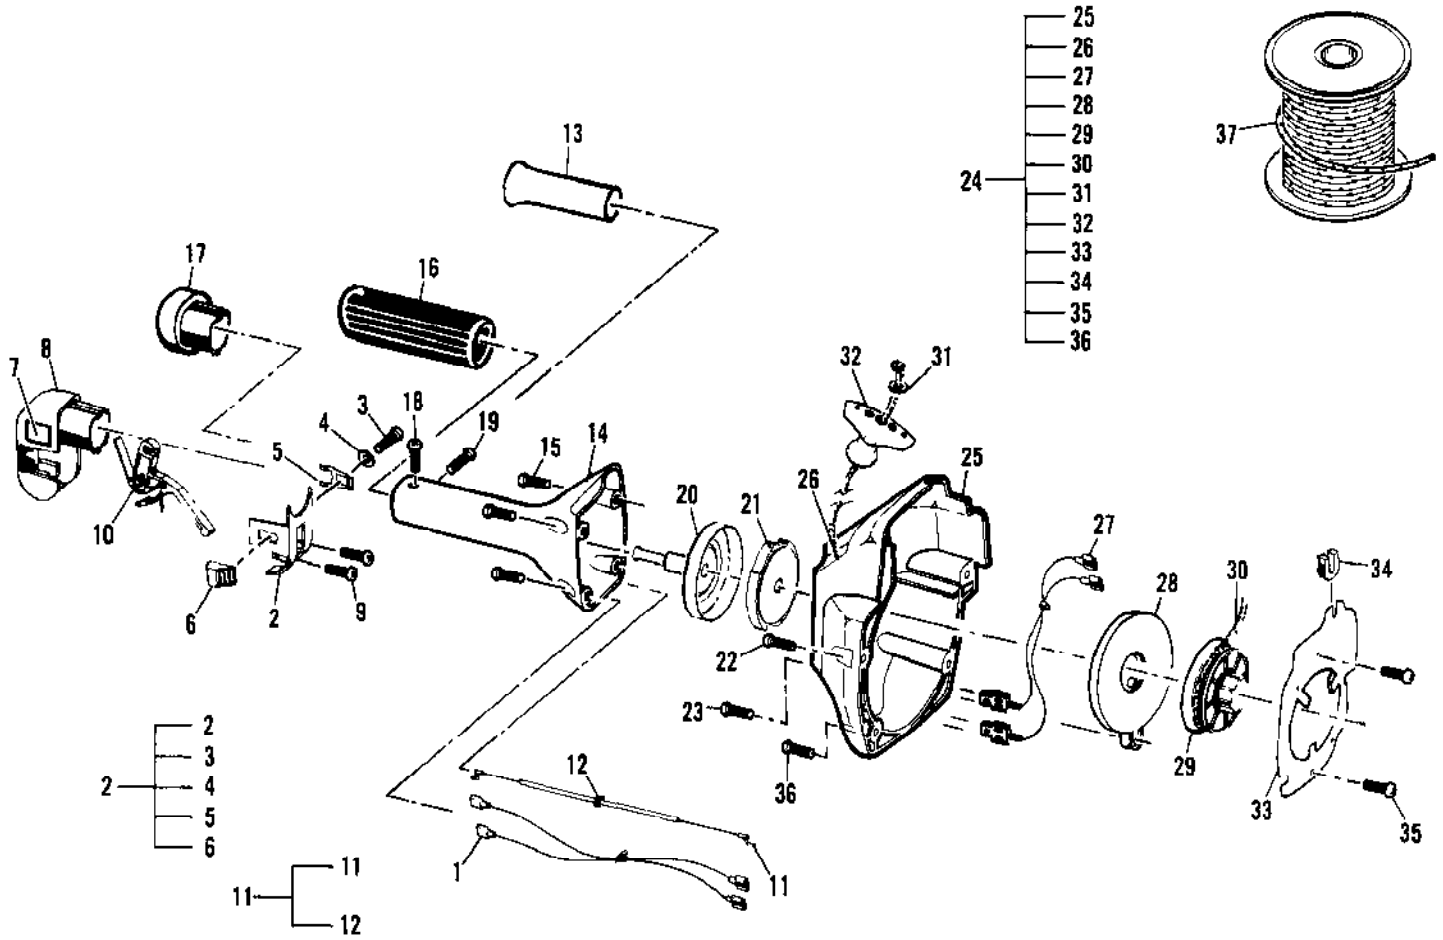

Ref #	Part Number	Qty	Description
	224033-02		Carb w/Choke, Walbro WT-231A
1		1	Ring, Screen Retainer
2		1	Ring, Shaft Retainer
3		1	Lever, Throttle
4		1	Cover, Metering Lever
5		1	Cover, Fuel Pump
6		1	Shaft Assembly, Throttle
7		1	Valve, Throttle
8		1	Shaft Assembly, Choke
9		1	Valve, Choke
10		1	Valve, Inlet Needle
11		1	Seat Assembly, Check Valve
12		1	Plug, Cup 5mm
13		1	Plug, Welch 5/16
14		1	Ball, Choke Friction
15		1	Gasket, Metering Diaphragm
16		1	Gasket, Fuel Pump
17		1	Diaphragm, Fuel Pump
18		1	Diaphragm Assembly, Metering
19		3	Screw, Valve
20		1	Screw, Metering Lever Pin
21		1	Screw, Pump Cover
22		1	Screw, Idle Adjust Kit
23		4	Screw, Metering Cover
24		1	Spring, Choke Friction
25		1	Spring, Idle Needle
26		1	Spring, High Speed Needle
27		1	Spring, Throttle Return
28		1	Spring, Metering Lever
29		1	Needle, High Speed
30		1	Needle, Idle
31		1	Screen, Check Valve
32		1	Screen, Fuel Inlet
33		1	Pin, Metering Lever
34		1	Lever, Metering
	300457		Kit, Carburetor Repair
	224460		Kit, Gasket/Diaphragm