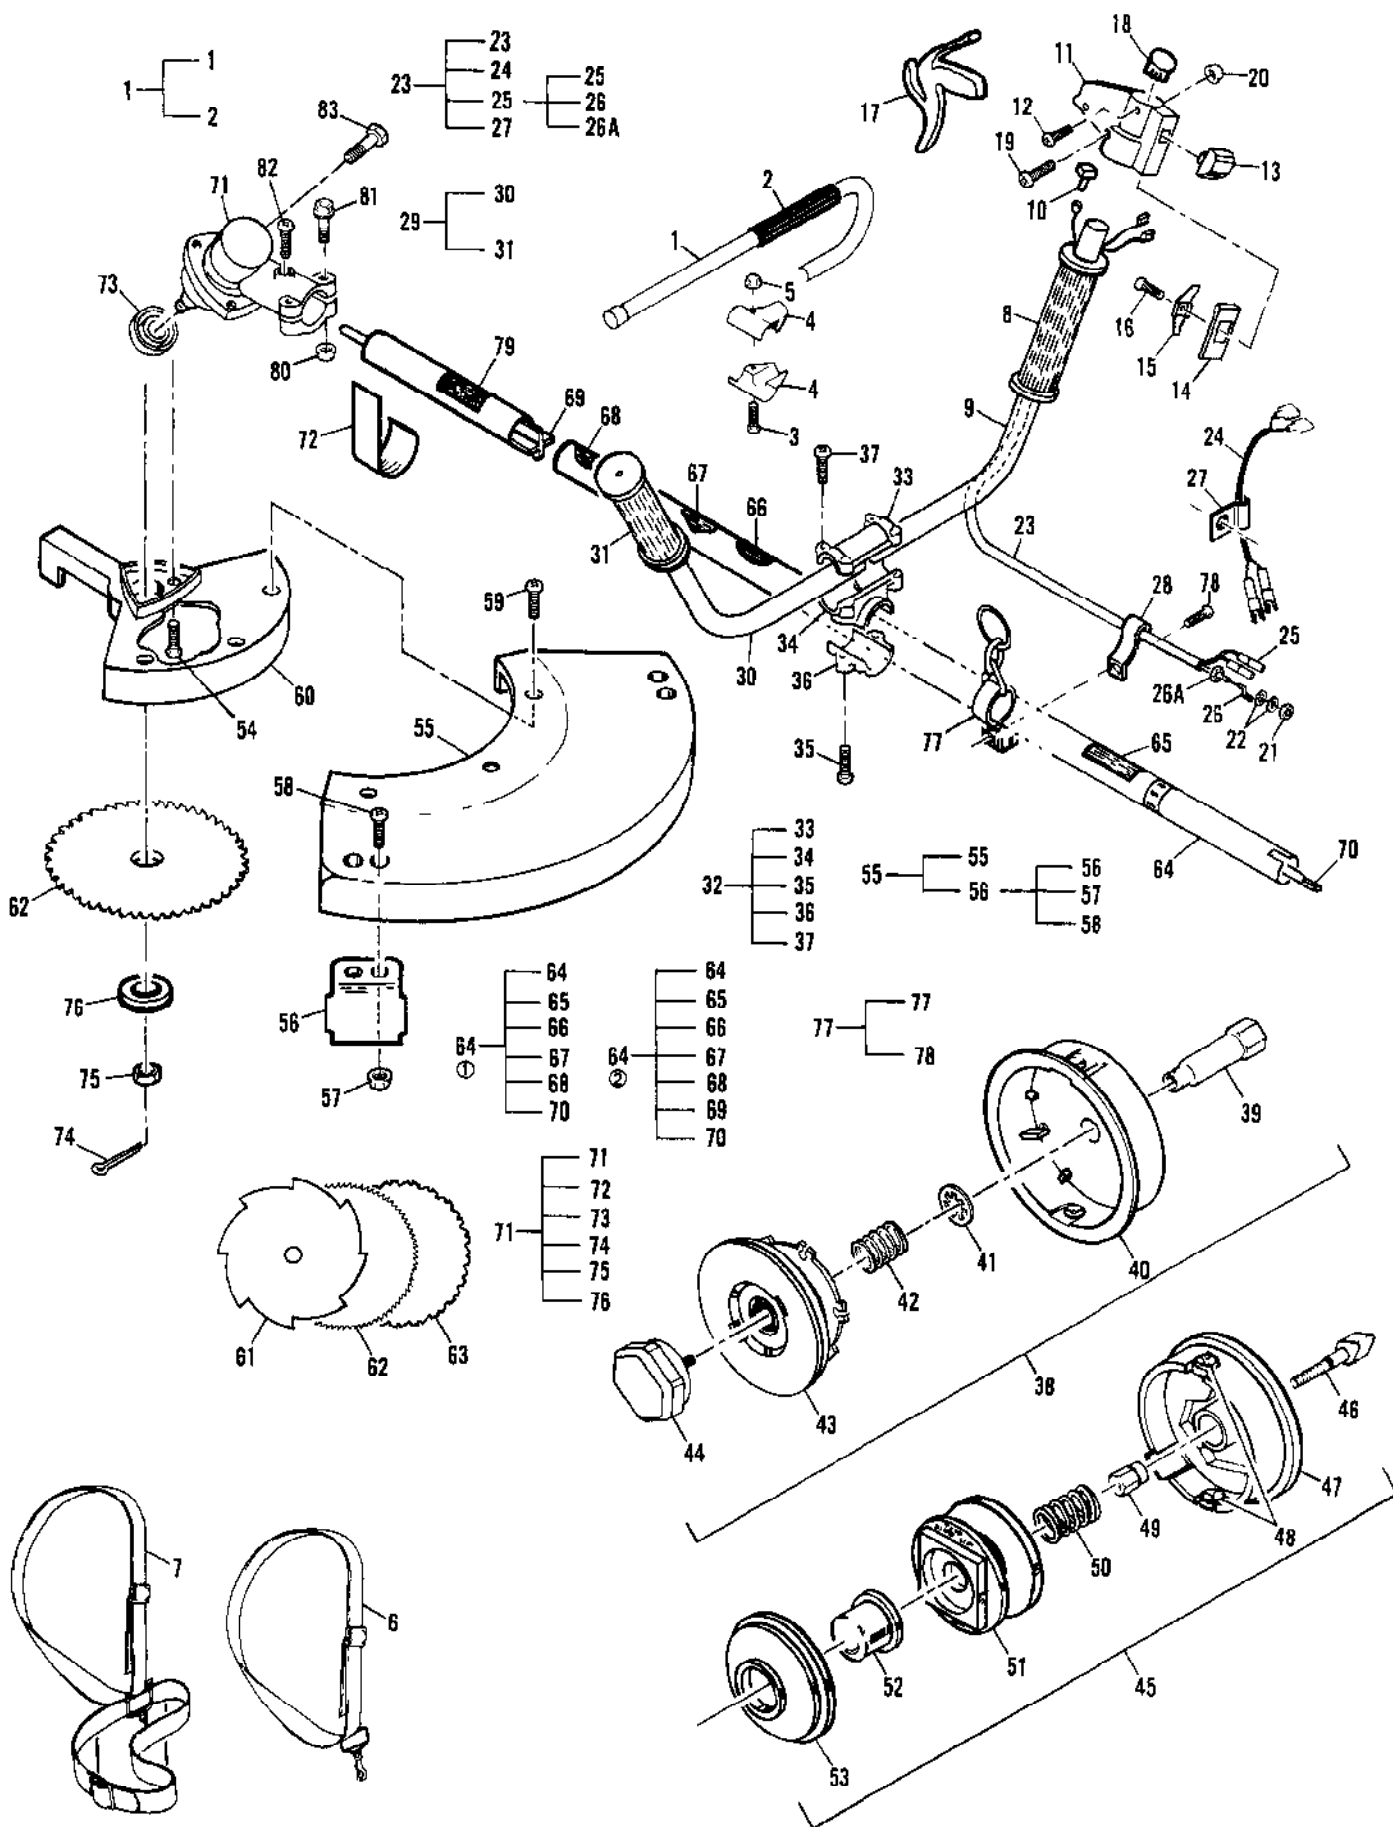

Ref #	Part Number	Qty	Description
1	300541	1	Handle Assembly, Barrier
2	322139	1	Grip
3	217935	2	Screw, 10-24 x 50 Torx
4	217292	2	Clamp, Handle
5	218315	2	Nut
6	224083	1	Harness
7	217956	1	Harness Assembly
8	215322	1	Grip
9	216787	1	Bar, Handle
10	215323	1	Guide
11	222794	1	Housing, Trigger Throttle
12	223200	1	Screw, Self Tap 10-16
13	68846	1	Button, Stop Switch
14	215319	1	Base, Stop Switch
15	215320	1	Contact, Switch
16	110706	1	Screw, 8-18 x .50
17	300361	1	Trigger, Throttle
18	218328	1	Plug, Tubing
19	216027	1	Screw M5 x 28.5 SEMS
20	217159	1	Nut, Hex M5
21	217403	1	Nut, Hex M6 x 1.0
22	216596	2	Washer, Flat M6
23	300673	1	Kit, Wire / Cable
24	300679	1	Wire, Ignition
25	300681	2	Wire / Cable Assembly
26	322273	1	Cable, Throttle
26A	217403	1	Nut, Hex M6 x 1.0
27	322291	1	Clip
28	216788	1	Clip, Wire Harness
29	216868	1	Bar Assembly, Handle
30	216787	1	Bar, Handle
31	94212	1	Grip, Handle
32	217974	1	Clamp Assembly
33		1	Clamp, Top Not available separately.
34		1	Centerpiece Not available separately.
35	216782	2	Bolt, Hex M6 x 30.0
36		1	Clamp, Bottom Not available separately.
37	216781	4	Bolt, Hex M5 x 25.0
38	300078	1	String Head Asy. (Mc- L/LT)
39	322106	1	Stud, Left Hand Thread
40	300091	1	Housing / Eyelet Assembly
41	111073	1	Ring, Retainer
42	225206	1	Spring, Left
43	300690	1	Kit, Line on Spool
44	300737	1	Kit, Knob Assembly (Large)
45	224277	1	Stringhead Assembly
46	224901	1	Bolt
47	224902	1	Housing
48	219759	2	Eyelets
49	219760	1	Nut
50	218907	1	Spring
51	224903	1	Spool w/Line .095
52	224904	1	Knob
53	224905	1	Cover
54	217935	3	Screw, 10-24 x .50 Torx