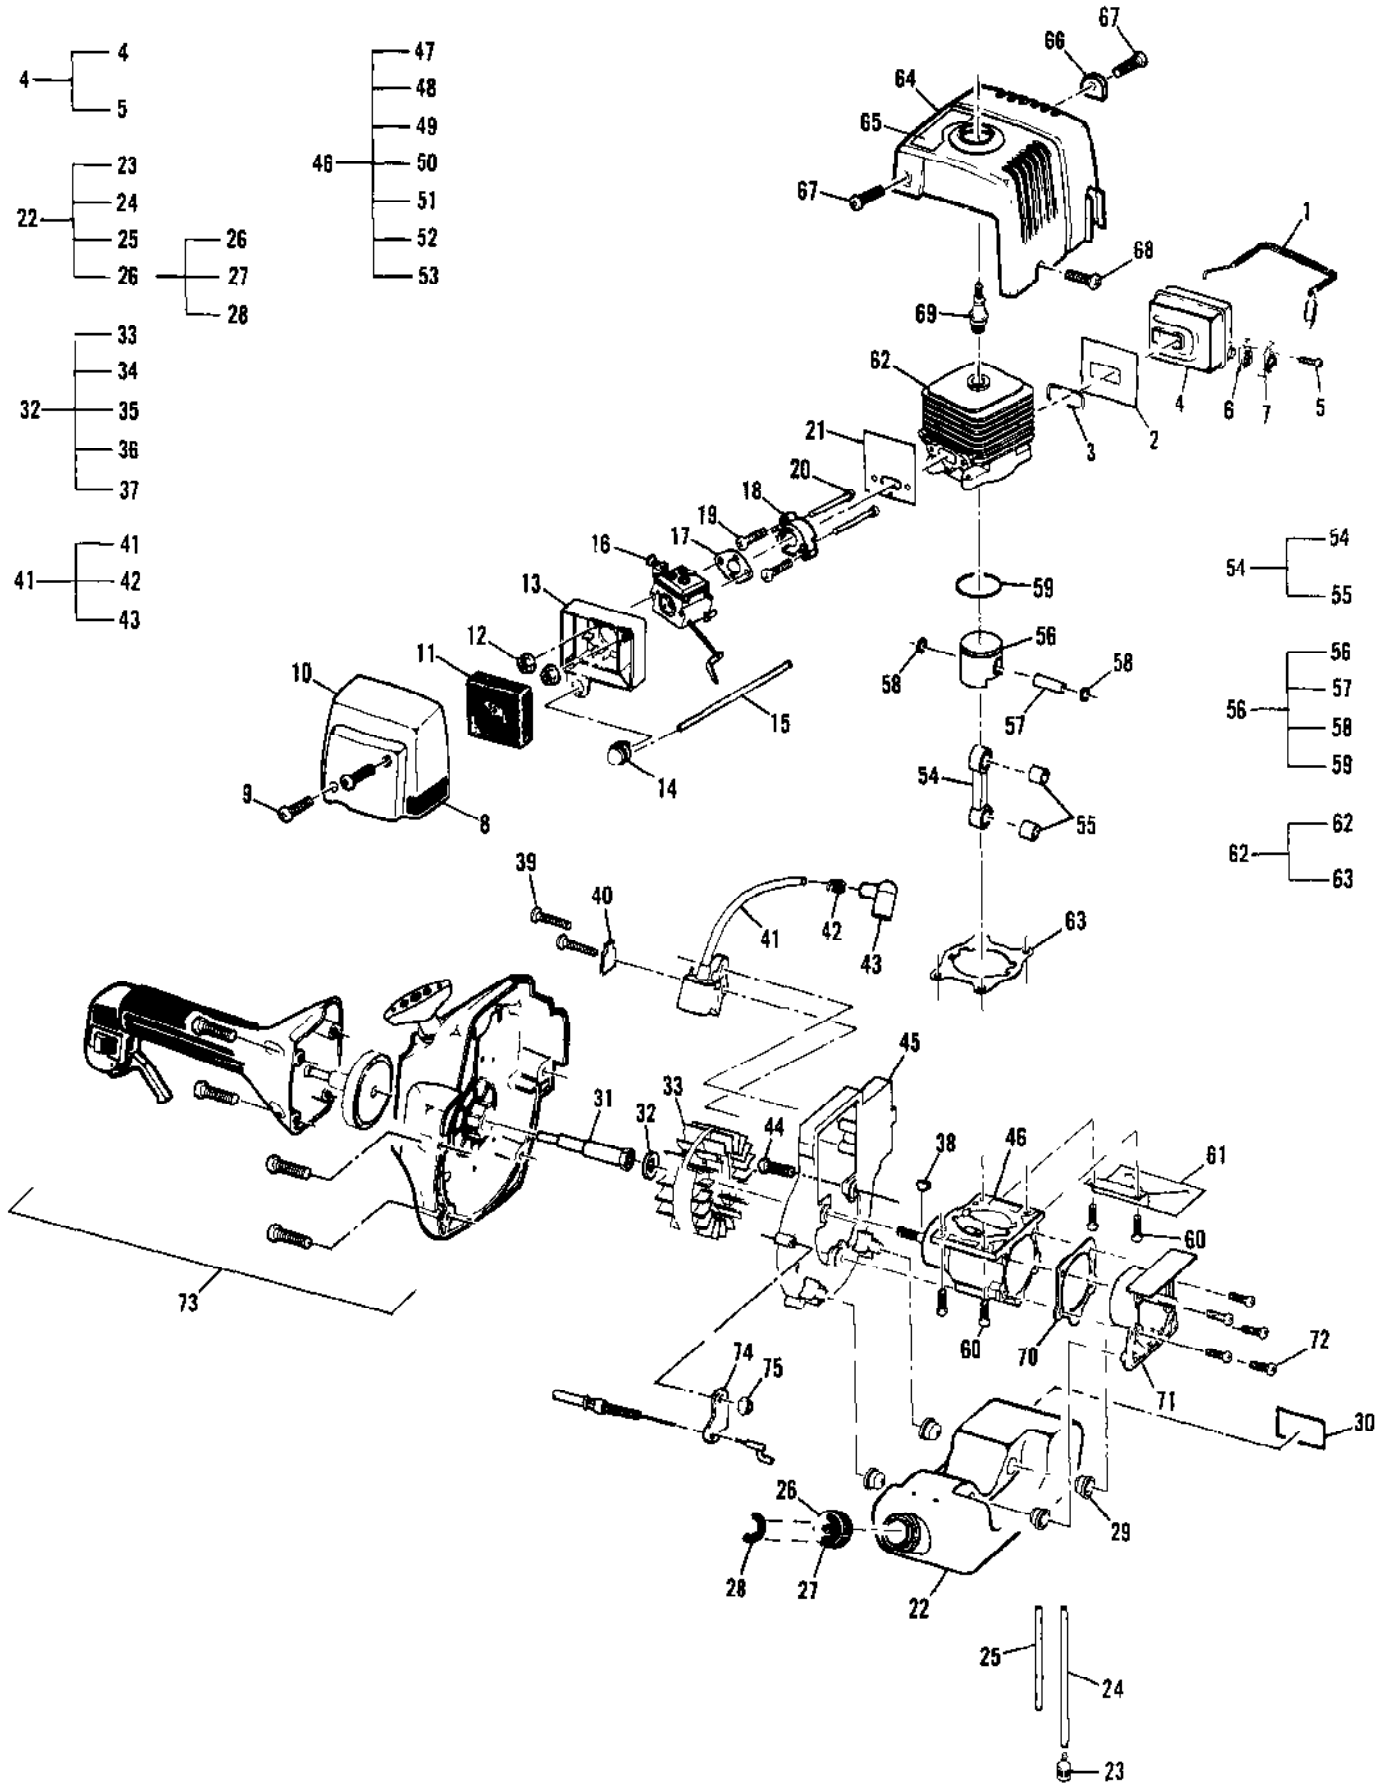

Ref #	Part Number	Qty	Description
1	224044	1	Spring, Muffler
2	224228	1	Gasket, Muffler
3	224922	1	Gasket, Exhaust Port
4	224034	1	Muffler Assembly
5	111072	1	Screw, 8-18 x .31 PN HD Torx
6	224040	1	Screen, Spark Arrestor
7	322032	1	Cover, Spark Arrestor
8	322101	1	Label, Choke
9	111055	2	Screw, 10-14 x .625
10	224236	1	Cover, Air Cleaner - Large (Blk)
	300302	1	Cover, Air Cleaner - Large (Grey)
11	224239	1	Filter, Air
12	111058	2	Nut 10 x 24 Flange Hex
13	224238	1	Box, Air (Blk)
	300301	1	Box, Air (Grey)
14	224242-02	1	Primer, Remote
15	225163	1	Hose, Fuel
16		1	CARBURETOR W/CHOKE See "Carburetor Assembly" illustration and parts list.
17	218933	1	Gasket, Carburetor
18	224041	1	Manifold, Carburetor
19	111053	2	Screw, 10-24 x .88
20	111057	2	Screw, 10-24 SPL
21	322031	1	Gasket, Manifold
22	300670	1	Kit, Fuel Tank / Cap (Blk)
	300669		Kit, Fuel Tank / Cap (Natural)
23	216985	1	Pickup, Fuel
24	225162	1	Hose, Fuel
25	225163	1	Hose, Fuel Return
26	300700	1	Kit, Fuel Cap
27	211242	1	Decal (OPEN SLOWLY)
28	322250	1	Decal (International)
29	322105	4	Isolator, Fuel Tank
30	322100	1	Label, Storage
31	224025	1	Adapter, Clutch
32	105989	1	Washer, .32 ID
33	224021	1	Flywheel / Pawl Assembly
34		2	Pin, Starter Pawl
35		2	Pawl
36		2	Spring, Starter Pawl
37		2	Washer, Starter Pawl
38	102164	1	Key, Flywheel
39	111053	2	Screw, 10-24 x .88
40	300321	1	Terminal Tab
41	300519	1	Ignition Assembly
42	102556	1	Connector, Spark
43	95266	1	Boot, Spark Plug
44	111054	3	Screw, 10-24 x .625
45	224042	1	Shroud, Engine (Machined)
46	224020	1	Crankcase / Shaft Assembly
47		1	Crankshaft Assembly
48		1	Crankcase, Machined
49		1	Bearing 6202
50		1	Bearing 6202RS
51		1	Seal