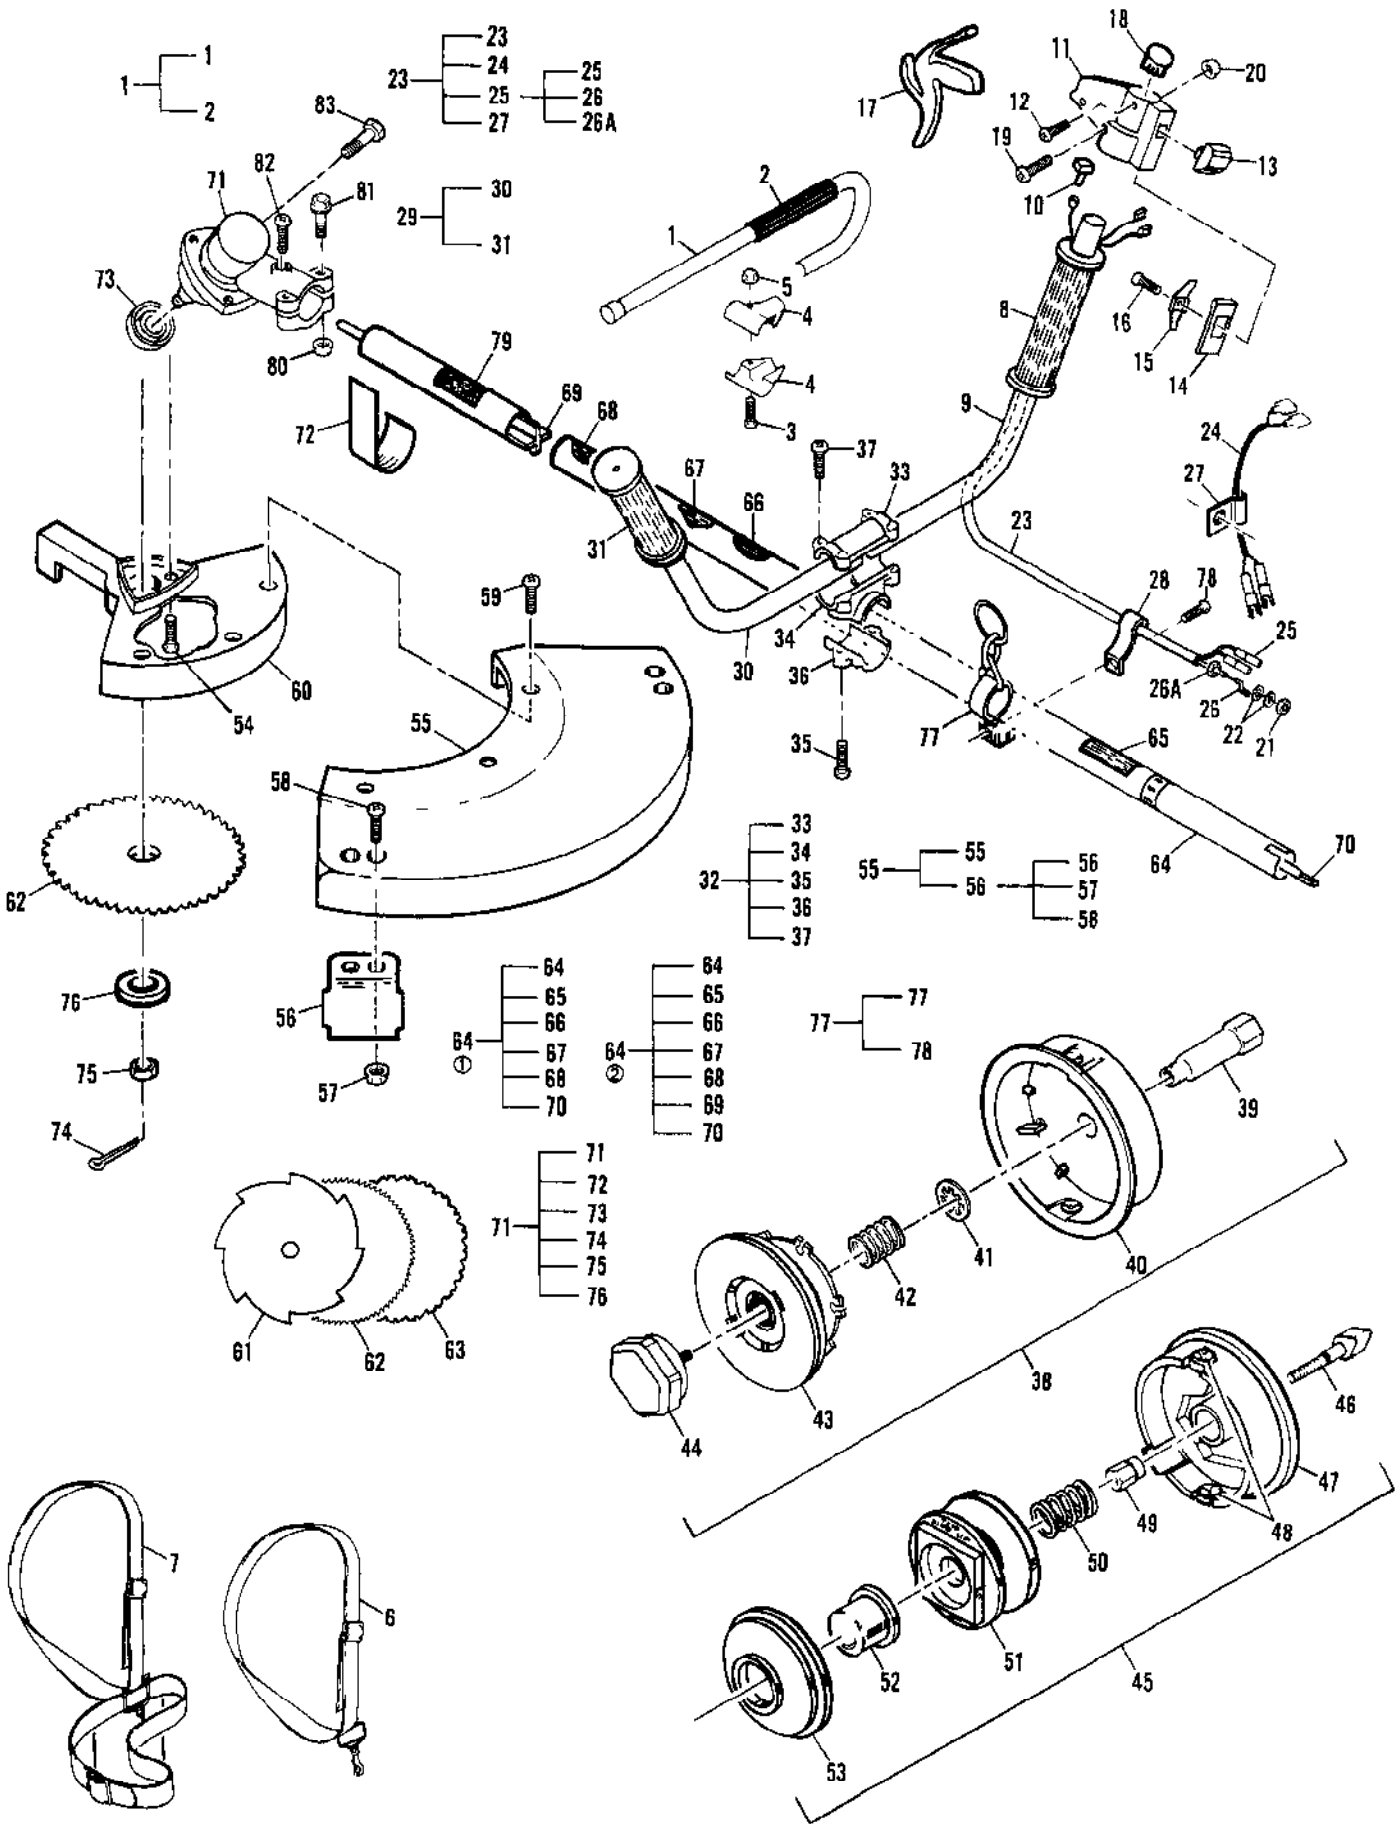

Ref #	Part Number	Qty	Description
1	300541	1	Handle Assembly, Barrier
2	322139	1	Grip
3	217935	2	Screw, 10-24 x 50 Torx
4	217292	2	Clamp, Handle
5	218315	2	Nut
6	224083	1	Harness
7	217956	1	Harness Assembly
8	215322	1	Grip
9	216787	1	Bar, Handle
10	215323	1	Guide
11	222794	1	Housing, Trigger Throttle
12	223200	1	Screw, Self Tap 10-16
13	68846	1	Button, Stop Switch
14	215319	1	Base, Stop Switch
15	215320	1	Contact, Switch
16	110706	1	Screw, 8-18 x .50
17	300361	1	Trigger, Throttle
18	218328	1	Plug, Tubing
19	216027	1	Screw M5 x 28.5 SEMS
20	217159	1	Nut, Hex M5
21	217403	1	Nut, Hex M6 x 1.0
22	216596	2	Washer, Flat M6
23	300673	1	Kit, Wire / Cable
24	300679	1	Wire, Ignition
25	300681	2	Wire / Cable Assembly
26	322273	1	Cable, Throttle
26A	217403	1	Nut, Hex M6 x 1.0
27	322291	1	Clip
28	216788	1	Clip, Wire Harness
29	216868	1	Bar Assembly, Handle
30	216787	1	Bar, Handle
31	94212	1	Grip, Handle
32	217974	1	Clamp Assembly
33		1	Clamp, Top Not available separately.
34		1	Centerpiece Not available separately.
35	216782	2	Bolt, Hex M6 x 30.0
36		1	Clamp, Bottom Not available separately.
37	216781	4	Bolt, Hex M5 x 25.0
38	300078	1	String Head Asy. (Mc- L/LT)
39	322106	1	Stud, Left Hand Thread
40	300091	1	Housing / Eyelet Assembly
41	111073	1	Ring, Retainer
42	225206	1	Spring, Left
43	300690	1	Kit, Line on Spool
44	300737	1	Kit, Knob Assembly (Large)
45	224277	1	Stringhead Assembly
46	224901	1	Bolt
47	224902	1	Housing
48	219759	2	Eyelets
49	219760	1	Nut
50	218907	1	Spring
51	224903	1	Spool w/Line .095
52	224904	1	Knob
53	224905	1	Cover
54	217935	3	Screw, 10-24 x .50 Torx