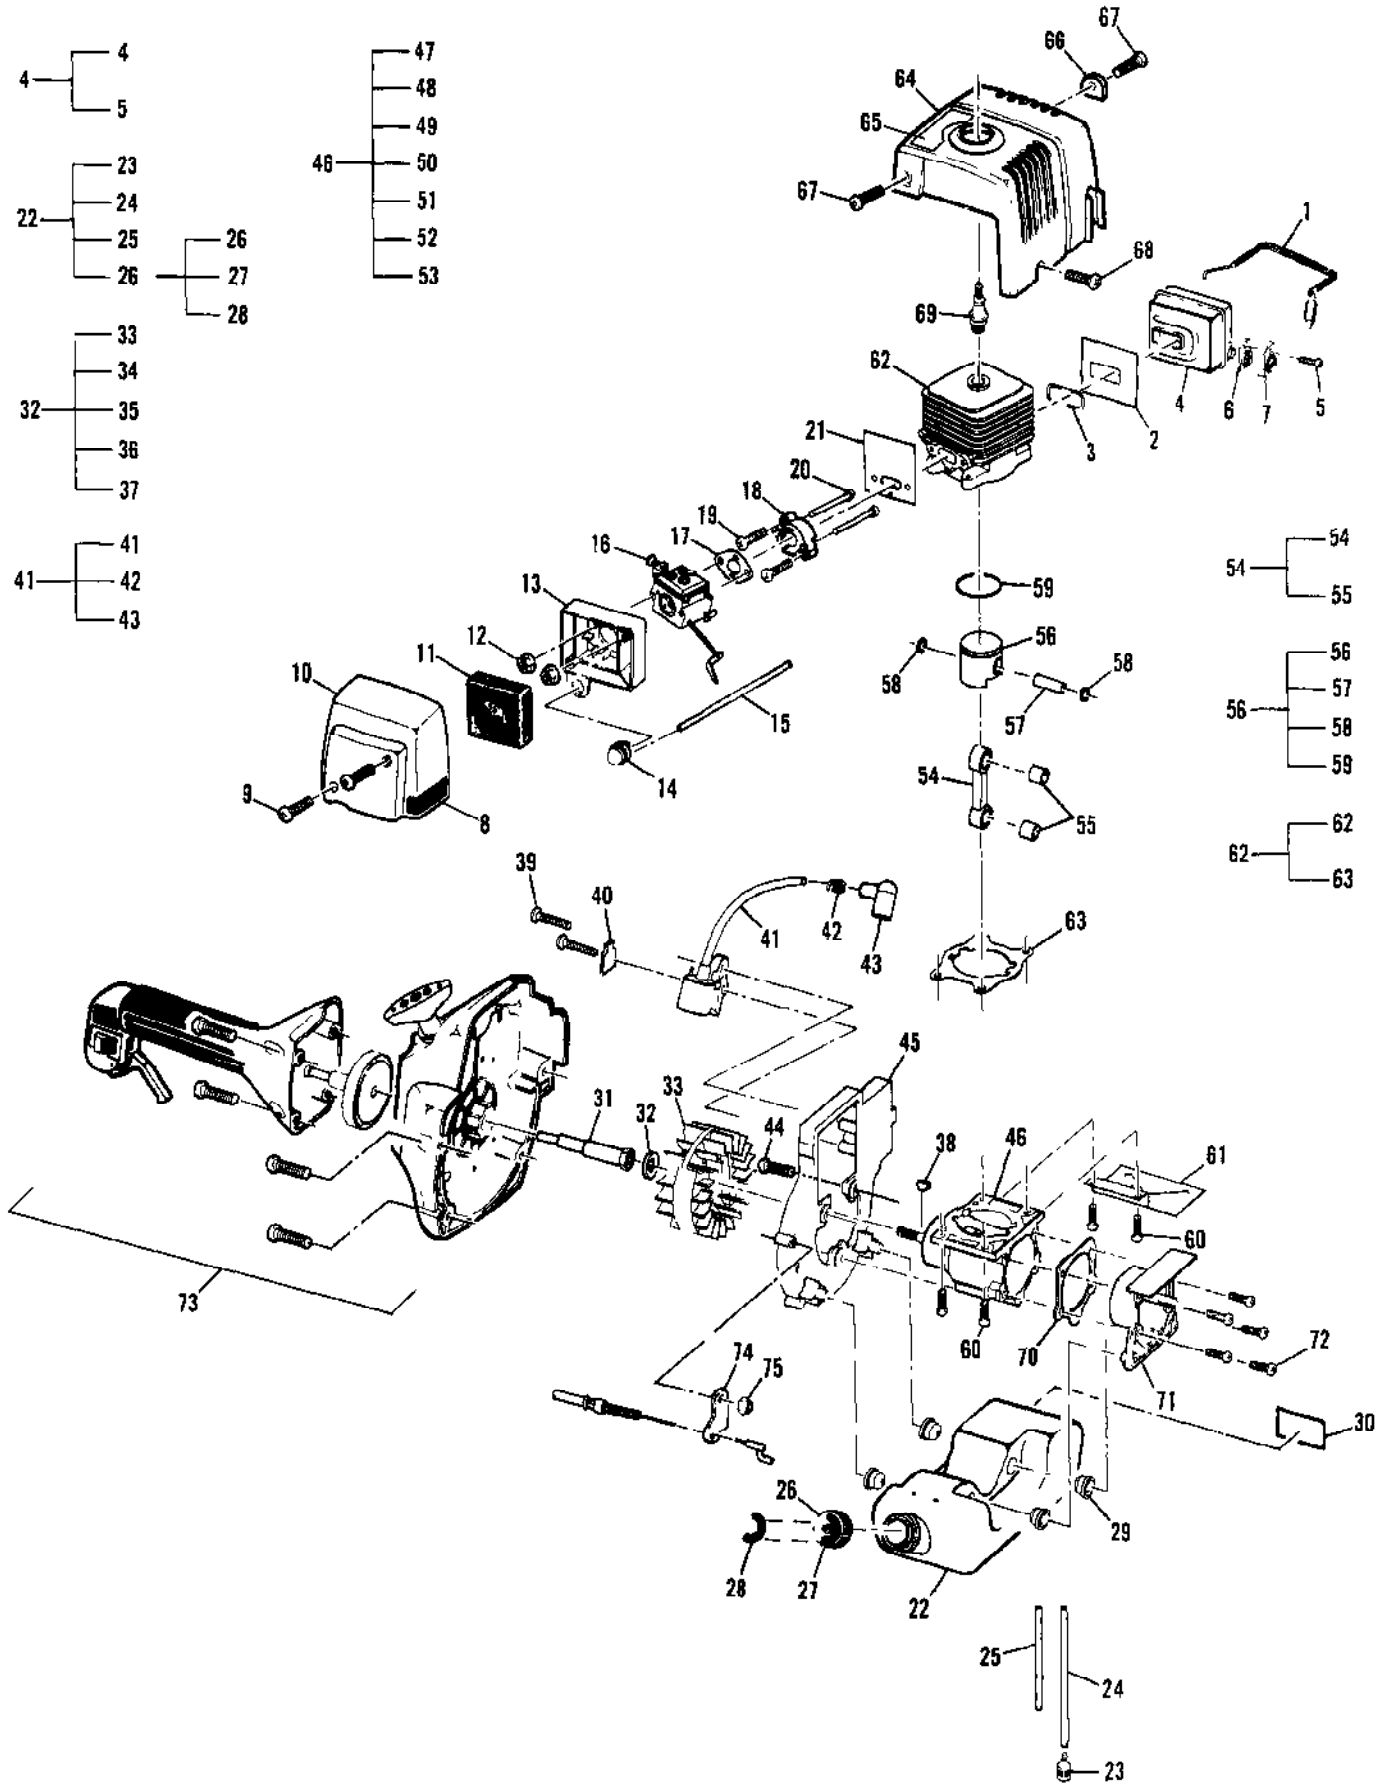

Ref #	Part Number	Qty	Description
1	224044	1	Spring, Muffler
2	224228	1	Gasket, Muffler
3	224922	1	Gasket, Exhaust Port
4	224034	1	Muffler Assembly
5	111072	1	Screw, 8-18 x .31 PN HD Torx
6	224040	1	Screen, Spark Arrestor
7	322032	1	Cover, Spark Arrestor
8	322101	1	Label, Choke
9	111055	2	Screw, 10-14 x .625
10	224236	1	Cover, Air Cleaner - Large (Blk)
	300302	1	Cover, Air Cleaner - Large (Grey)
11	224239	1	Filter, Air
12	111058	2	Nut 10 x 24 Flange Hex
13	224238	1	Box, Air (Blk)
	300301	1	Box, Air (Grey)
14	224242-02	1	Primer, Remote
15	225163	1	Hose, Fuel
16		1	CARBURETOR W/CHOKE See "Carburetor Assembly" illustration and parts list.
17	218933	1	Gasket, Carburetor
18	224041	1	Manifold, Carburetor
19	111053	2	Screw, 10-24 x .88
20	111057	2	Screw, 10-24 SPL
21	322031	1	Gasket, Manifold
22	300670	1	Kit, Fuel Tank / Cap (Blk)
	300669		Kit, Fuel Tank / Cap (Natural)
23	216985	1	Pickup, Fuel
24	225162	1	Hose, Fuel
25	225163	1	Hose, Fuel Return
26	300700	1	Kit, Fuel Cap
27	211242	1	Decal (OPEN SLOWLY)
28	322250	1	Decal (International)
29	322105	4	Isolator, Fuel Tank
30	322100	1	Label, Storage
31	224025	1	Adapter, Clutch
32	105989	1	Washer, .32 ID
33	224021	1	Flywheel / Pawl Assembly
34		2	Pin, Starter Pawl
35		2	Pawl
36		2	Spring, Starter Pawl
37		2	Washer, Starter Pawl
38	102164	1	Key, Flywheel
39	111053	2	Screw, 10-24 x .88
40	300321	1	Terminal Tab
41	300519	1	Ignition Assembly
42	102556	1	Connector, Spark
43	95266	1	Boot, Spark Plug
44	111054	3	Screw, 10-24 x .625
45	224042	1	Shroud, Engine (Machined)
46	224020	1	Crankcase / Shaft Assembly
47		1	Crankshaft Assembly
48		1	Crankcase, Machined
49		1	Bearing 6202
50		1	Bearing 6202RS
51		1	Seal