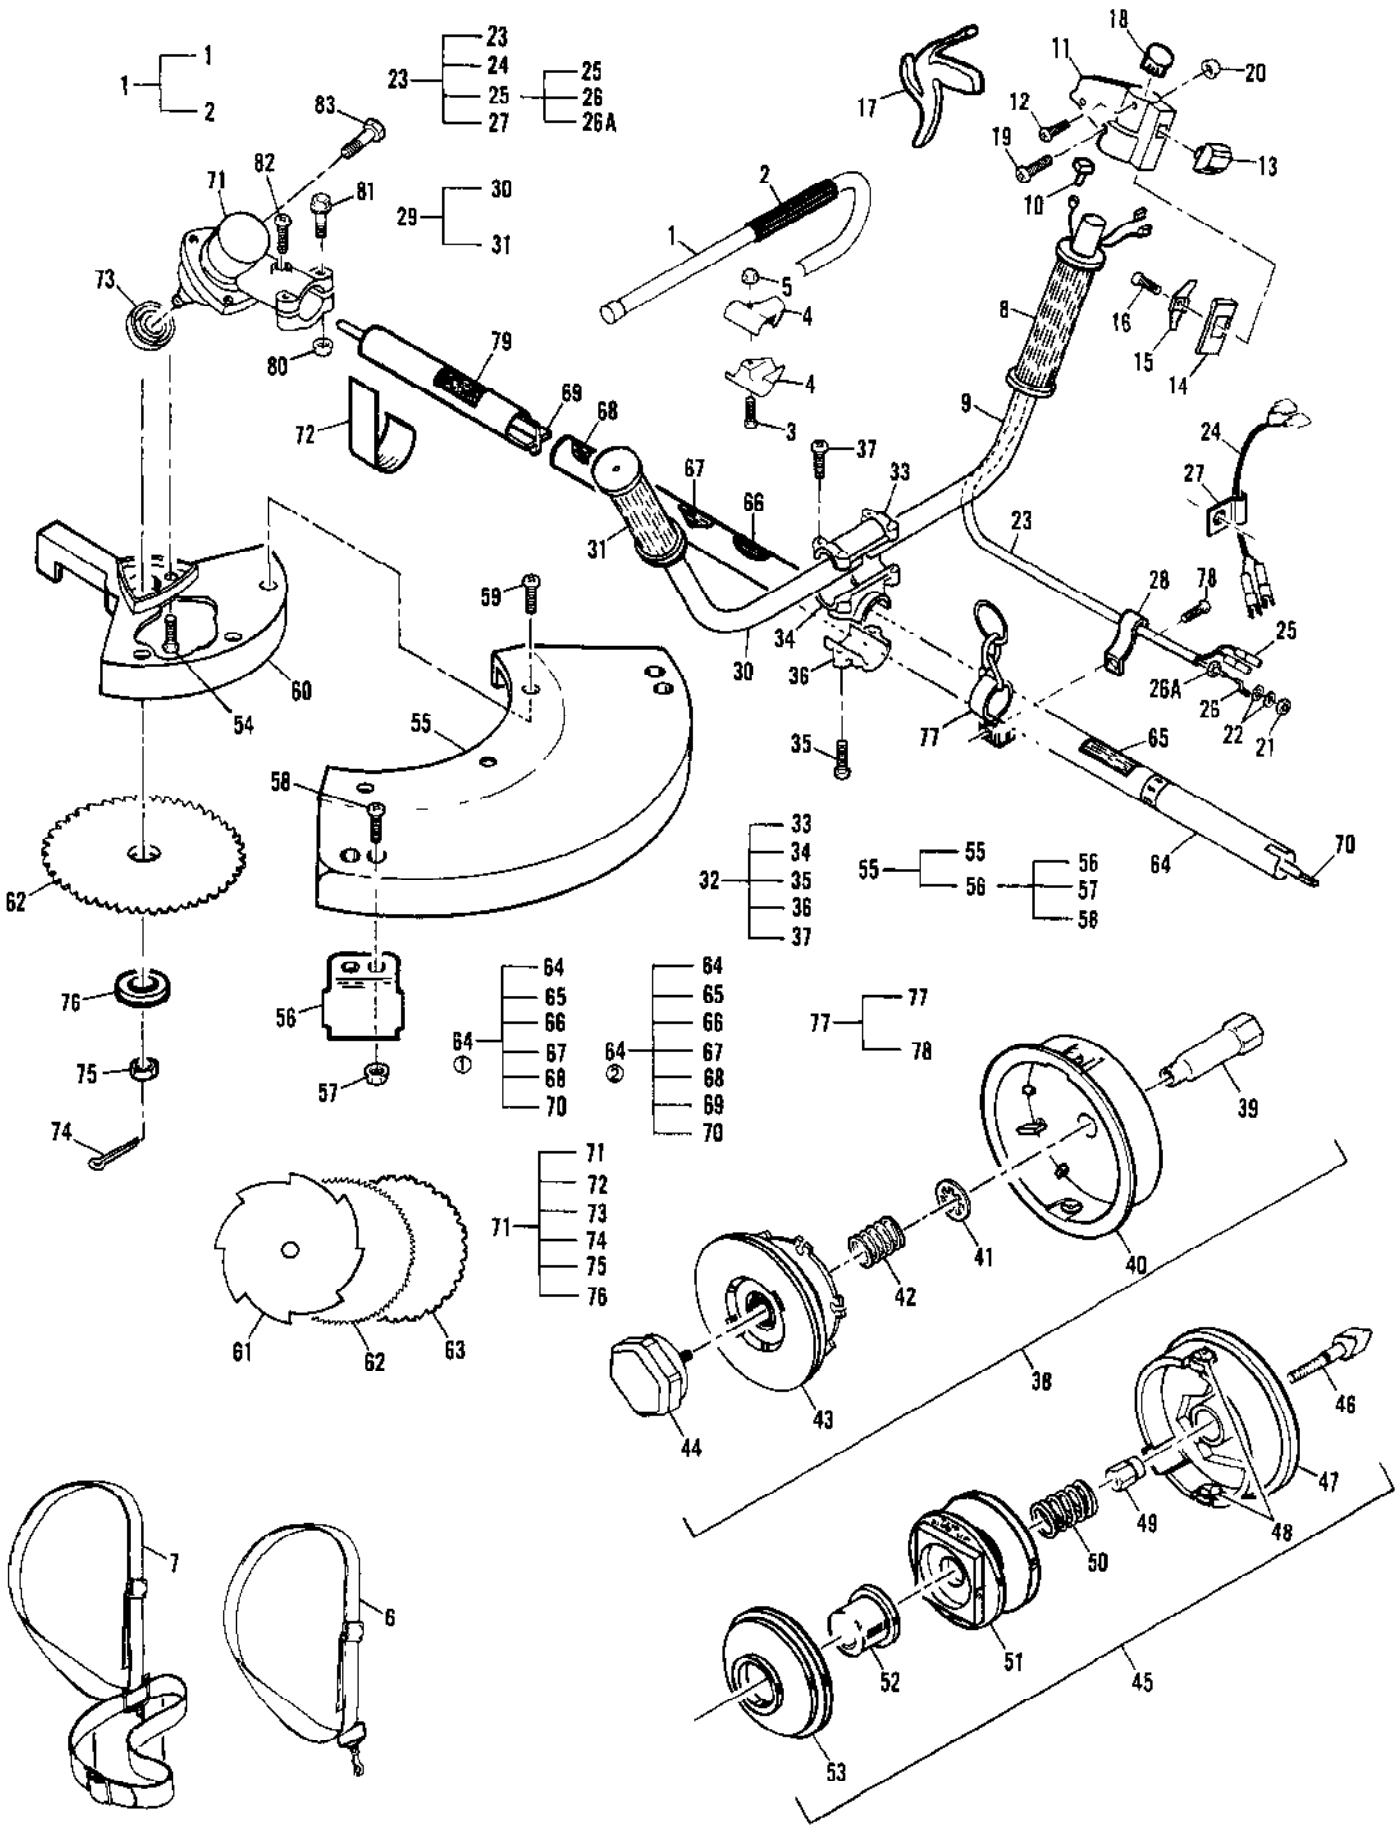

Ref #	Part Number	Qty	Description
1	300541	1	Handle Assembly, Barrier
2	322139	1	Grip
3	217935	2	Screw, 10-24 x 50 Torx
4	217292	2	Clamp, Handle
5	218315	2	Nut
6	224083	1	Harness
7	217956	1	Harness Assembly
8	215322	1	Grip
9	216787	1	Bar, Handle
10	215323	1	Guide
11	222794	1	Housing, Trigger Throttle
12	223200	1	Screw, Self Tap 10-16
13	68846	1	Button, Stop Switch
14	215319	1	Base, Stop Switch
15	215320	1	Contact, Switch
16	110706	1	Screw, 8-18 x .50
17	300361	1	Trigger, Throttle
18	218328	1	Plug, Tubing
19	216027	1	Screw M5 x 28.5 SEMS
20	217159	1	Nut, Hex M5
21	217403	1	Nut, Hex M6 x 1.0
22	216596	2	Washer, Flat M6
23	300673	1	Kit, Wire / Cable
24	300679	1	Wire, Ignition
25	300681	2	Wire / Cable Assembly
26	322273	1	Cable, Throttle
26A	217403	1	Nut, Hex M6 x 1.0
27	322291	1	Clip
28	216788	1	Clip, Wire Harness
29	216868	1	Bar Assembly, Handle
30	216787	1	Bar, Handle
31	94212	1	Grip, Handle
32	217974	1	Clamp Assembly
33		1	Clamp, Top Not available separately.
34		1	Centerpiece Not available separately.
35	216782	2	Bolt, Hex M6 x 30.0
36		1	Clamp, Bottom Not available separately.
37	216781	4	Bolt, Hex M5 x 25.0
38	300078	1	String Head Asy. (Mc- L/LT)
39	322106	1	Stud, Left Hand Thread
40	300091	1	Housing / Eyelet Assembly
41	111073	1	Ring, Retainer
42	225206	1	Spring, Left
43	300690	1	Kit, Line on Spool
44	300737	1	Kit, Knob Assembly (Large)
45	224277	1	Stringhead Assembly
46	224901	1	Bolt
47	224902	1	Housing
48	219759	2	Eyelets
49	219760	1	Nut
50	218907	1	Spring
51	224903	1	Spool w/Line .095
52	224904	1	Knob
53	224905	1	Cover
54	217935	3	Screw, 10-24 x .50 Torx