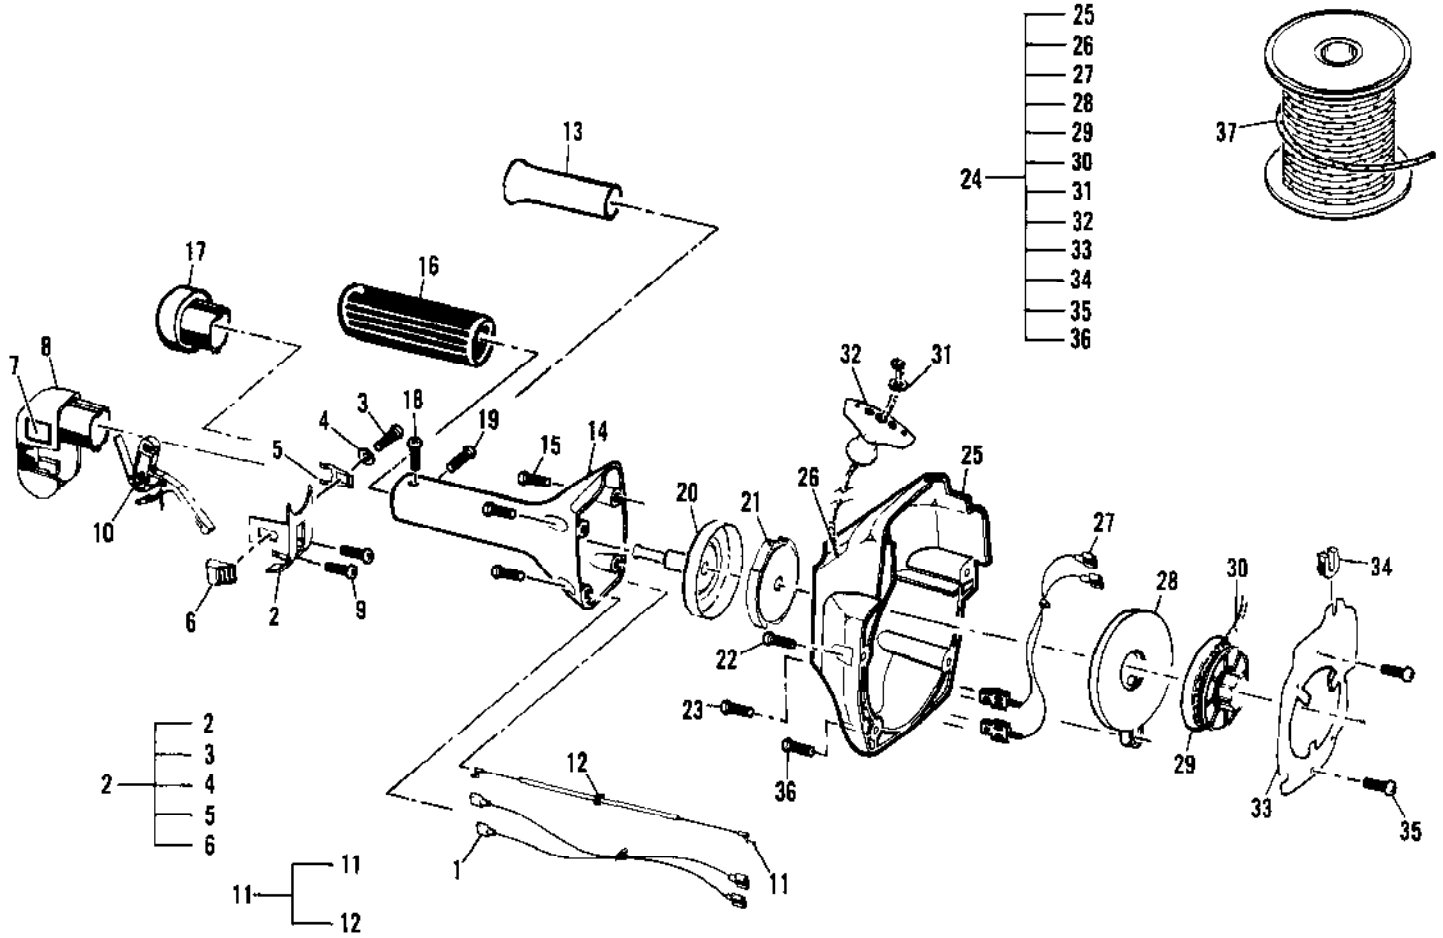

Ref #	Part Number	Qty	Description
	224033-02		Carb w/Choke, Walbro WT-231A
1		1	Ring, Screen Retainer
2		1	Ring, Shaft Retainer
3		1	Lever, Throttle
4		1	Cover, Metering Lever
5		1	Cover, Fuel Pump
6		1	Shaft Assembly, Throttle
7		1	Valve, Throttle
8		1	Shaft Assembly, Choke
9		1	Valve, Choke
10		1	Valve, Inlet Needle
11		1	Seat Assembly, Check Valve
12		1	Plug, Cup 5mm
13		1	Plug, Welch 5/16
14		1	Ball, Choke Friction
15		1	Gasket, Metering Diaphragm
16		1	Gasket, Fuel Pump
17		1	Diaphragm, Fuel Pump
18		1	Diaphragm Assembly, Metering
19		3	Screw, Valve
20		1	Screw, Metering Lever Pin
21		1	Screw, Pump Cover
22		1	Screw, Idle Adjust Kit
23		4	Screw, Metering Cover
24		1	Spring, Choke Friction
25		1	Spring, Idle Needle
26		1	Spring, High Speed Needle
27		1	Spring, Throttle Return
28		1	Spring, Metering Lever
29		1	Needle, High Speed
30		1	Needle, Idle
31		1	Screen, Check Valve
32		1	Screen, Fuel Inlet
33		1	Pin, Metering Lever
34		1	Lever, Metering
	300457		Kit, Carburetor Repair
	224460		Kit, Gasket/Diaphragm