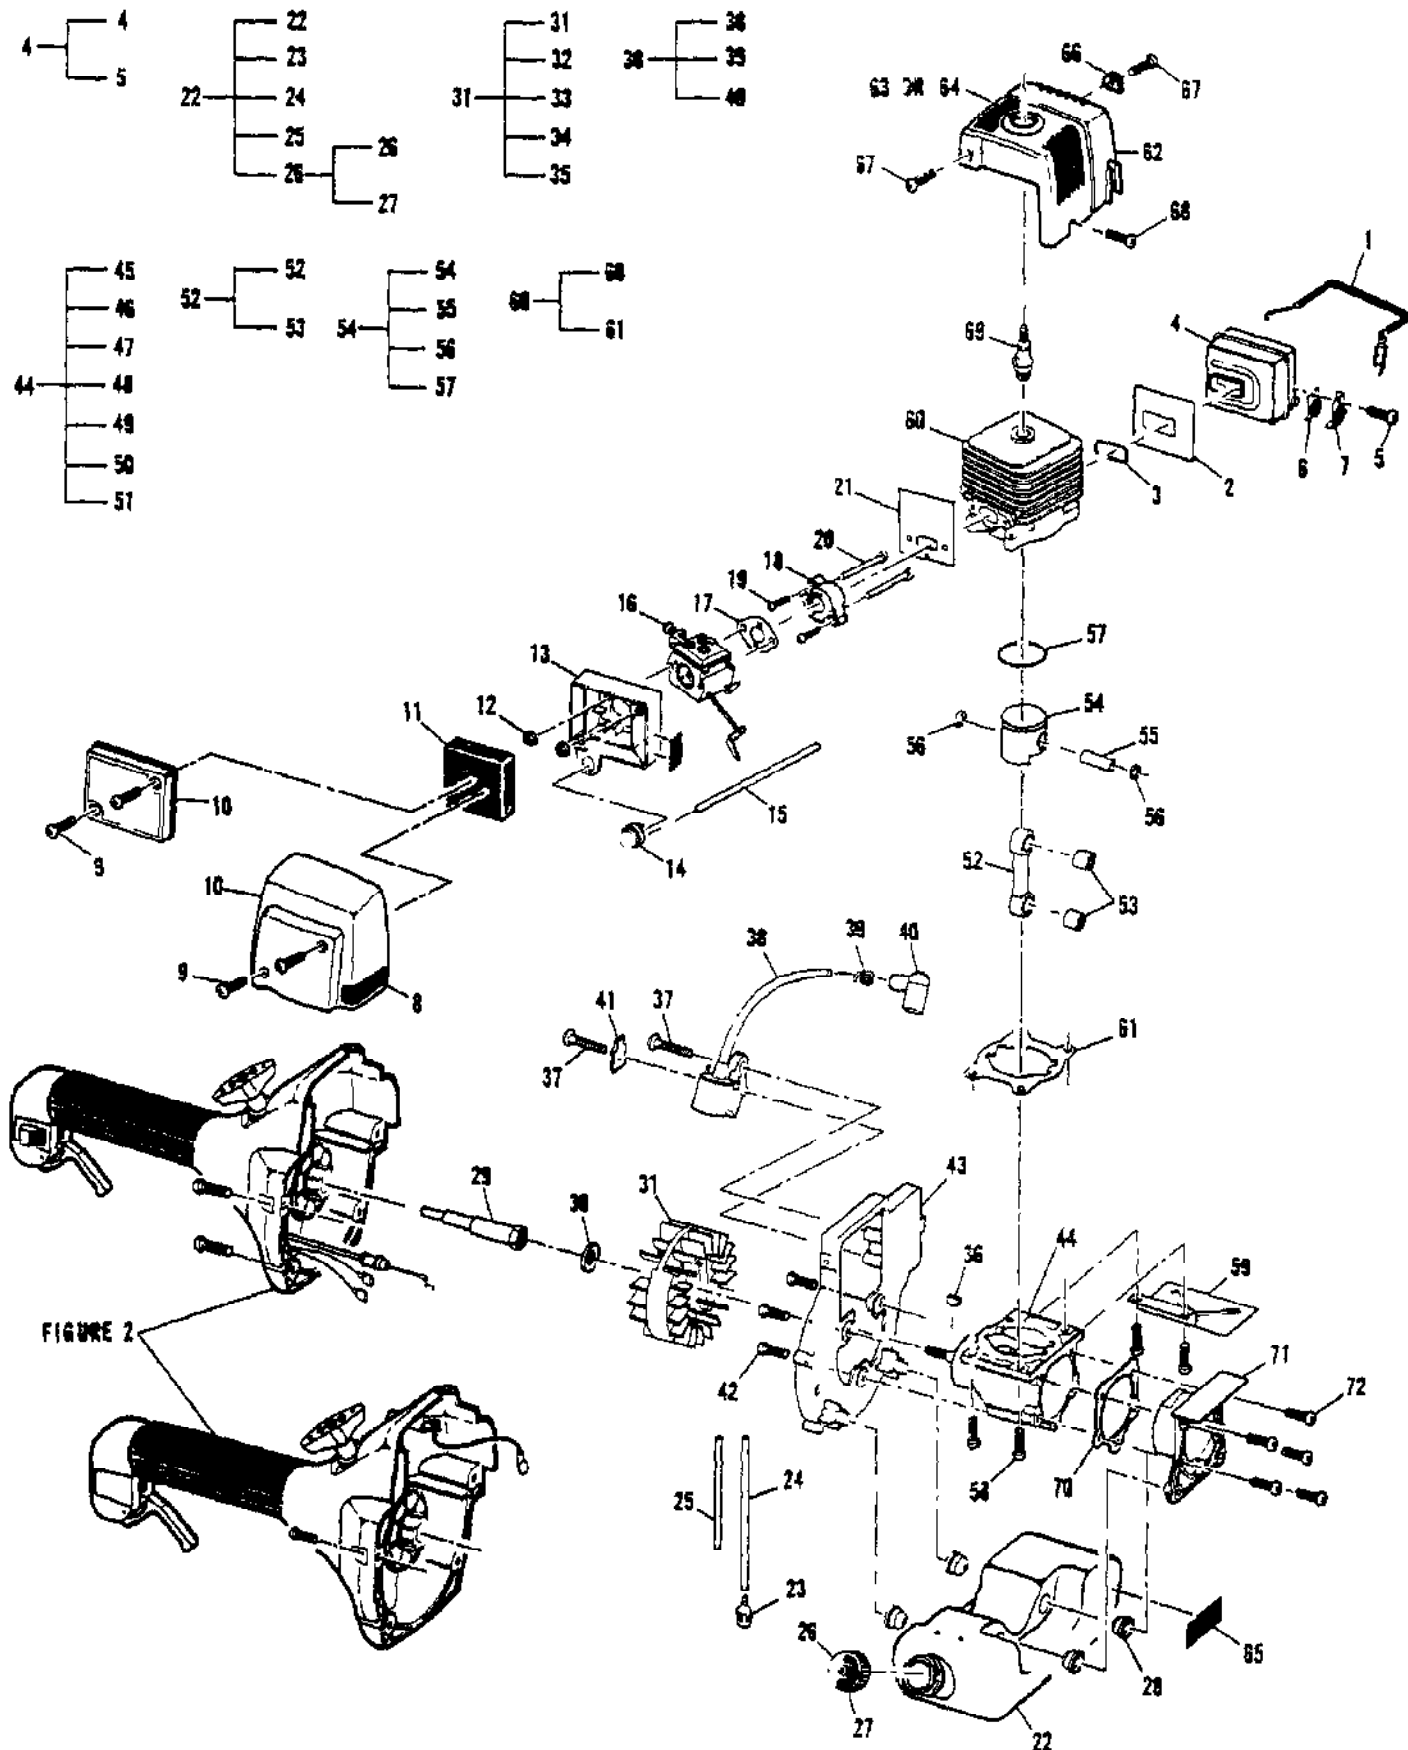

Ref #	Part Number	Qty	Description
1	224044	1	Spring, Muffler
2	224228	1	Gasket, Muffler
3	224922	1	Gasket, Exhaust Port
4	224034	1	Muffler Assembly
5	111072	1	Screw, 8-18 x .31 PN HD Torx
6	224040	1	Screen, Spark Arrestor
7	322032	1	Cover, Spark Arrestor
8	322096	1	Label, Choke
	322101	1	Label, Choke
9	111055	2	Screw, 10-14 x .625
10	224237	1	Cover, Air Cleaner - Small (Blk)
	224236	1	Cover, Air Cleaner - Large (Blk)
	300302	1	Cover, Air Cleaner - Large (Grey)
11	224239	1	Filter, Air
12	111058	2	Nut, 10-24 Flange/Hex
13	224238	1	Box, Air (Blk)
	300301	1	Box, Air (Grey)
14	224242-02	1	Primer, Remote
15	225163	1	Hose, Fuel
16			CARBURETOR W/CHOKE See "Carburetor Assembly" illustration and parts list.
17	218933	1	Gasket, Carburetor
18	224041	1	Manifold, Carburetor
19	111053	2	Screw, 10-24 x .88
20	111057	2	Screw, 10-24 SPL
21	322031	1	Gasket, Manifold
22	300669	1	Kit, Fuel Tank/Cap (Natural)
	300670	1	Kit, Fuel Tank/Cap (Blk)
23	216985	1	Pickup, Fuel
24	225162	1	Hose, Fuel
25	225163	1	Hose, Fuel Return
26	300700	1	Kit, Cap - Fuel
27	211242	1	Decal, (OPEN SLOWLY)
28	322105	4	Isolator, Fuel Tank
29	224248	1	Adapter, Short
30	105989	1	Washer, .32 ID
31	224021	1	Flywheel / Pawl Assembly
32		2	Pin, Starter Pawl
33		2	Pawl
34		2	Spring, Starter Pawl
35		2	Washer, Starter Pawl
36	102164	1	Key, Flywheel
37	111053	2	Screw, 10-24 x .88
38	219848	1	Ignition Assembly
39	102556	1	Connector, Spark
40	95266	1	Boot, Spark Plug
41	300321	1	Terminal Tab
42	111054	3	Screw, 10-24 x .625
43	224042	1	Shroud, Engine Machined
44	224020	1	Crankcase/Shaft Assembly
45		1	Crankshaft Assembly
46		1	Crankcase, Machined
47		1	Bearing 6202
48		1	Bearing 6202RS
49		1	Seal