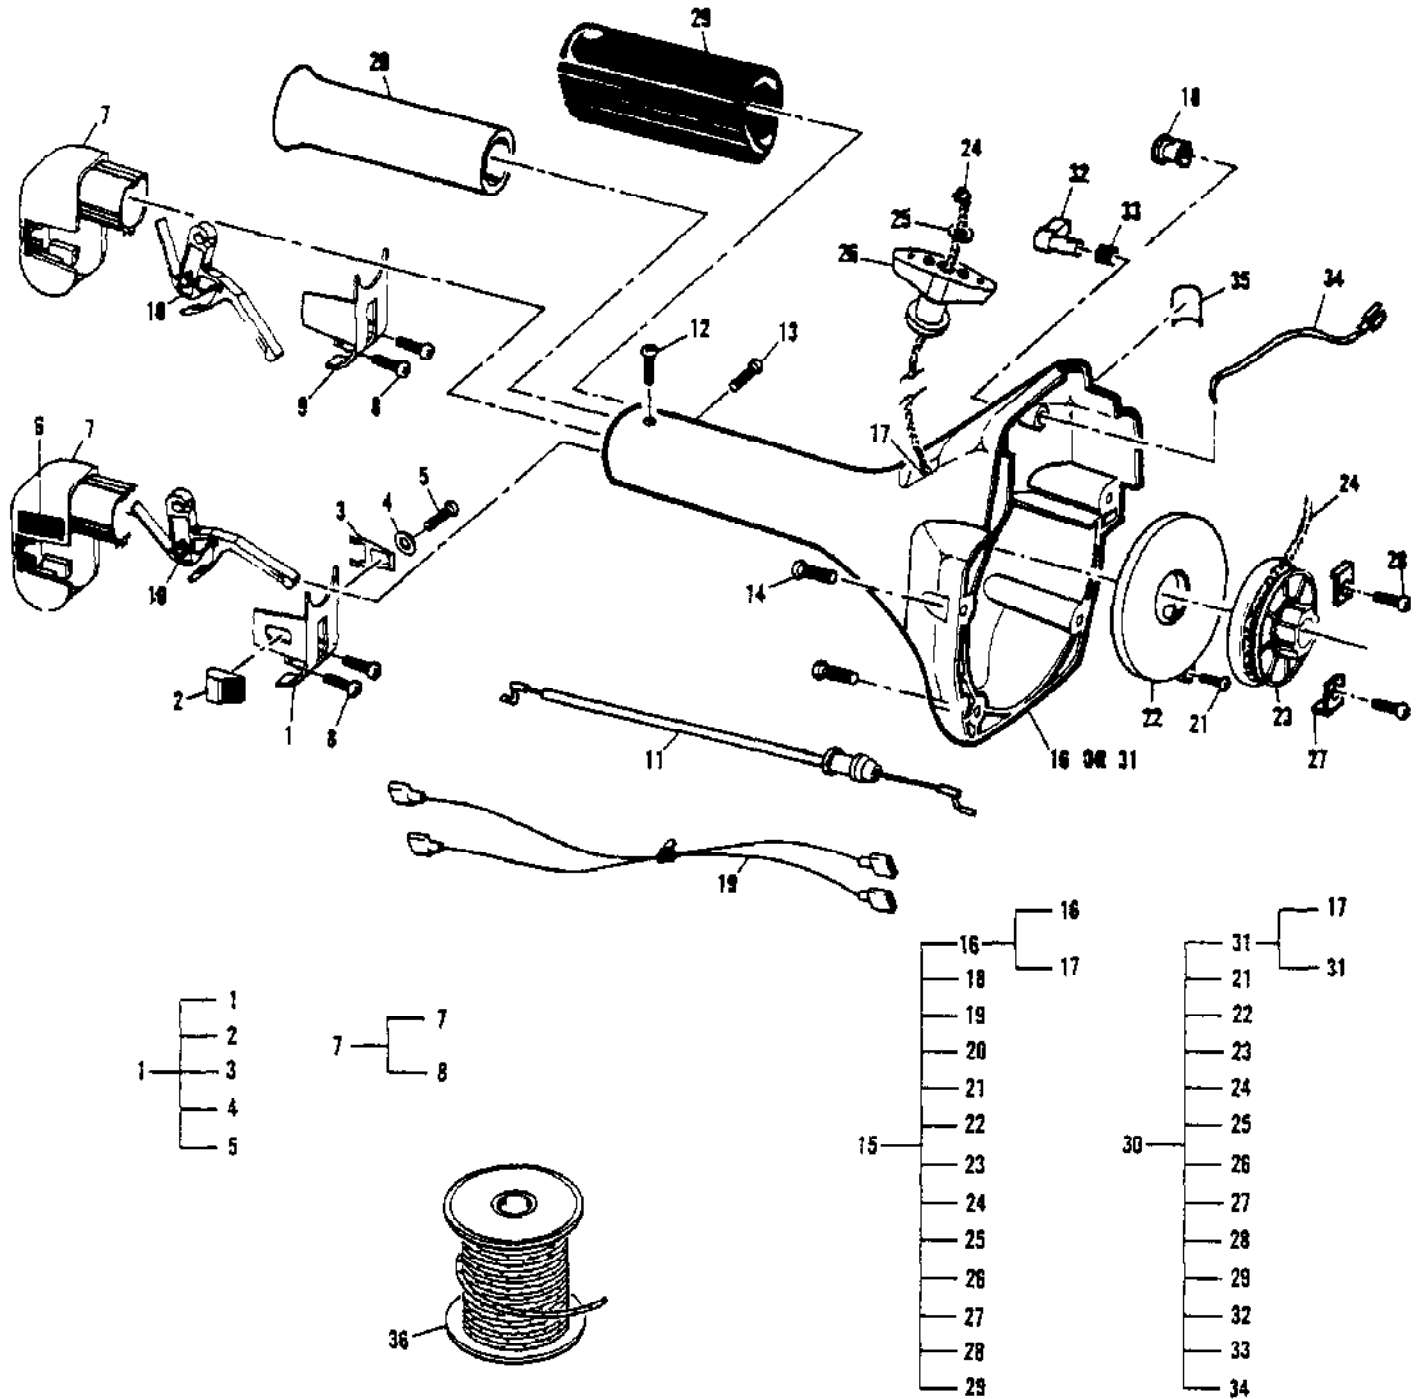

Ref #	Part Number	Qty	Description
1	300064	1	Cover Assembly, Switch
2	224245	1	Button, Stop Switch
3	224246	1	Contact, Switch
4	105497	1	Washer, Flat .180 max ID
5	111069	1	Screw, 8-16 x .375
6	322081	1	Label, Switch (ON/OFF)
7	224234	1	Trigger Housing Assembly
8		2	Screw, Switch Not available separately
9	224914	1	Cover, Switch Housing
10	300361	1	Trigger, Throttle
11	300149	1	Throttle Cable, Non Clutch
12	111070	1	Screw, 12-11 x .5 Torx (top)
13	111059	1	Screw, 10-14 x .5 Torx
14	111054	4	Screw, 10-24 x .625
15	300118	1	Starter Housing Asy w/Plug
16	300621	1	Starter Housing, Notched
17		1	Guide, Rope Not available separately
18	300119	1	Plug (Switch Cover)
19	300370	1	Wire Assembly, Switch
20	322234	1	Sleeve, Protecting
21	322027	1	Screw, Spring Retainer
22	300475	1	Package, Spring Assembly
23	219496	1	Pulley, Starter
24	222869	1	Rope, Starter (46")
25	218941	1	Washer, Nylon
26	216792	1	Handle, Starter
27	322211	2	Retainer, Pulley
28	223357	2	Screw, 8-16
29	322140	1	Grip
30	224917	1	Starter Housing Asy (Yel)
31	300621	1	Housing/Guide, Rope (Yel)
	300033	1	Starter Housing Asy (Grey)
	300620	1	Housing/Guide, Rope (Grey)
		1	Guide, Rope Not available separately
	322027	1	Screw, Spring Retainer
	300475	1	Package, Spring Assembly
	219496	1	Pulley, Starter
	222869	1	Rope, Starter (46")
	218941	1	Washer, Nylon
	216792	1	Handle, Starter
	322211	2	Retainer, Pulley
	223357	2	Screw, 8-16
	322140	1	Grip
32	222914	1	Button, Stop
33	222913	1	Spring, Button Stop
34	222926	1	Wire Assembly, Switch
35	211243	1	Label, Push and Hold
36	300415	1	Rope, Bulk