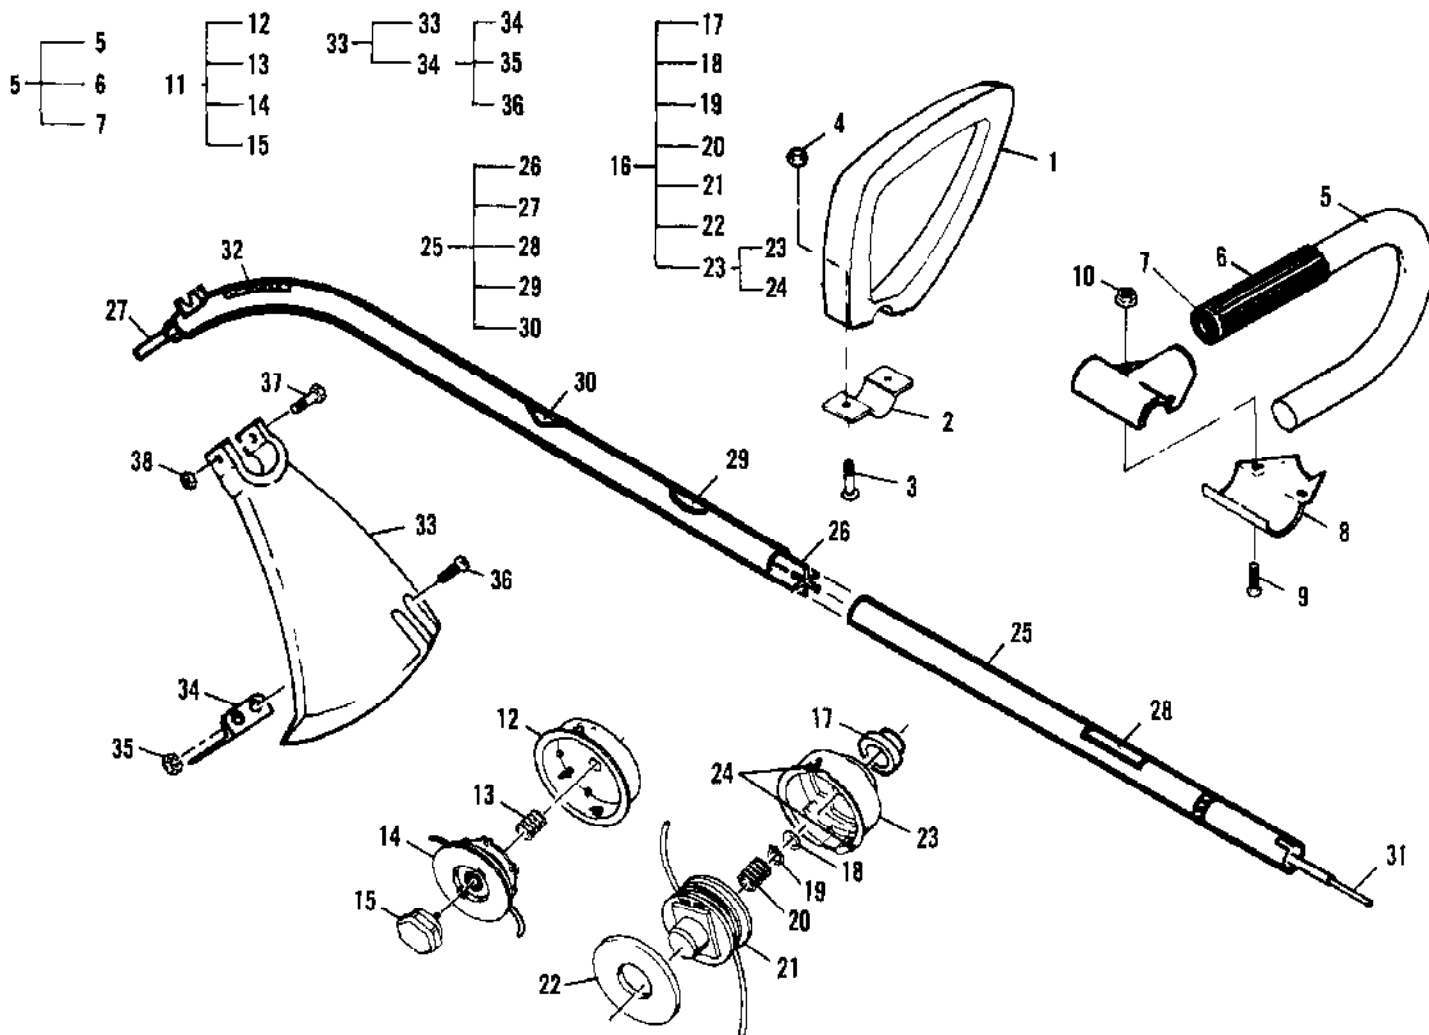

Ref #	Part Number	Qty	Description
1	217444	1	Handle Delta
2	217442	1	Clamp
3	216595	2	Screw HX M6 x .50
4	215871	2	Nut Hex M6 x 1.0
5	300540	1	Handle 'J'/Grip Asy
6	322139	1	Grip
7	218328	1	Plug
8	215337	2	Clamp - Handle
9	217935	2	Screw - TR 10-24 x .50 TOR
10	218315	2	Nut
11	300651	1	String Head Assembly (McM)
12	322025	1	Housing/eyelet Asy w/Collar
13	225206	1	Spring, Left
14	300688		Spool Assembly w/.095 Line
15	300736	1	Knob Assembly, Right
16	300110	1	Kit, String Head
17	224998	1	Collar
18	224986	1	Washer, Plain (.390ld x 5/8)
19	222403	1	Ring, Retaining
20	223740	1	Spring, String Head
21	224268	1	Spool w/.095 Line
22	224305	1	Cover, String Head
23	224303	1	Housing/Eyelet Assembly
24	223739	2	Eyelet
25	300424	1	Housing Asy, Outer - 48"
26	217366	1	Sleeve
27		1	Spindle Not available separately
28	218295	1	Decal, Warning
29	223407	1	Decal, Eye/Ear Cover
30	211214	1	Decal, Warning (15M)
31	215324	1	Shaft - Flex
	300429	1	Housing Asy Outer - 44"
	218282	1	Sleeve
			Spindle Not available separately
	218295	1	Decal, Warning
	223407	1	Decal, Eye/Ear Cover
	211214	1	Decal, Warning (15M)
	218285	1	Shaft, Flex (44")
32	322099	1	Label, Debris Shield Warning
33	224062	1	Kit, Grass Shield
34	300626	1	Kit, Knife
35	216682	2	Nut - HX Lock 10-24
36	217935	2	Screw - TR 10-24 x .50 TOR
37	216595	1	Screw - HX M6 x .50
38	215871	1	Nut - Hex M6 x 1.0