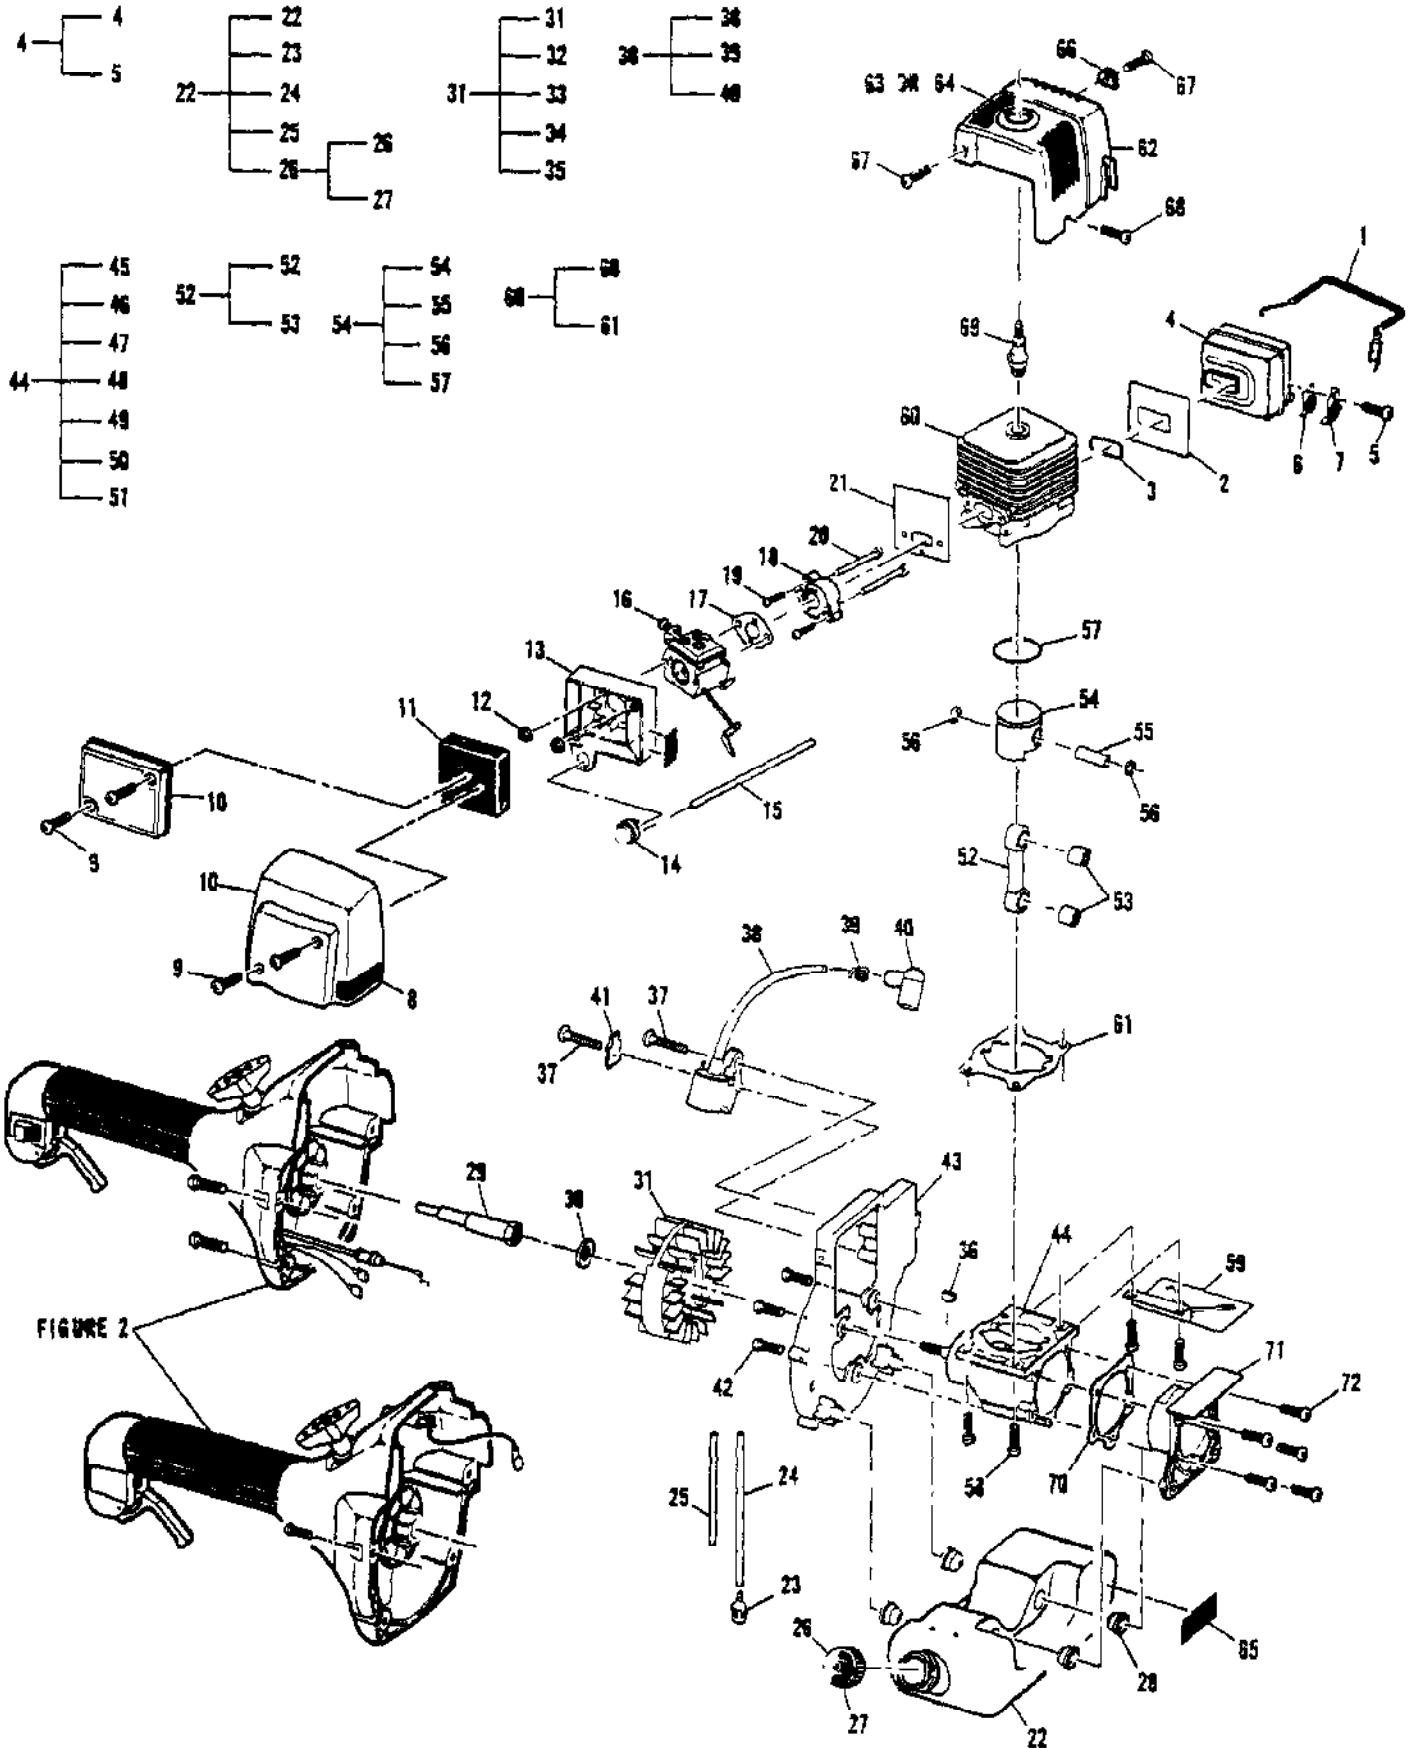

Ref #	Part Number	Qty	Description
1	217444	1	Handle, Delta
2	120041	2	Screw, M5 x .8 x 22 Hex
3	217442	1	Clamp, Handle
4	217159	2	Nut, Hex M5
5	300540	1	Handle, "J" Grip Assembly
6	322139	1	Grip
7	215337	2	Clamp, Handle
8	217935	2	Screw, 10-24 Torx
9	218315	2	Nut
10	300424	1	Housing Assembly, Outer (48")
11	217366	1	Sleeve
12		1	Spindle
13	218295	1	Decal, Warning
14	223407	1	Decal, Eye/Ear Cover
15	211214	1	Decal, Warning (15m)
16	215324	1	Shaft, Flex
17	322099	1	Label, Debris Shield Warning
	300429	1	Housing Assembly, Outer (44")
	218282	1	Sleeve
		1	Spindle
	218295	1	Decal, Warning
	223407	1	Decal, Eye/Ear Cover
	211214	1	Decal, Warning (15m)
	218285	1	Shaft, Flex
	322099	1	Label, Debris Shield Warning
18	224062	1	Shield Assembly, Grass (17")
19	300626	1	Kit, Knife
20	216682	2	Nut, Lock 10-24 Hex
21	217935	2	Screw, 10-24 x .50 Torx
22	216595	1	Screw, M6 x 50 Hex
23	215871	1	Nut, Hex M6 x 1.0
24	300651	1	Kit, String Head Small (McM)
25	322025	1	Housing/Eyelet Asy w/Collar
26	225206	1	Spring, Left
27	300138	1	Spool Assembly w/.095 Line
28	300002	1	Knob Assembly, Right
29	300110	1	Kit, String Head
30	224998	1	Collar
31	224986	1	Washer, Plain .390 ID x 5/8
32	222403	1	Ring, Retaining
33	223740	1	Spring, String Head
34	224268	1	Spool w/.095 Line
35	224305	1	Cover, String Head
36	224303	1	Housing/Eyelet Assembly
37	223739	2	Eyelet