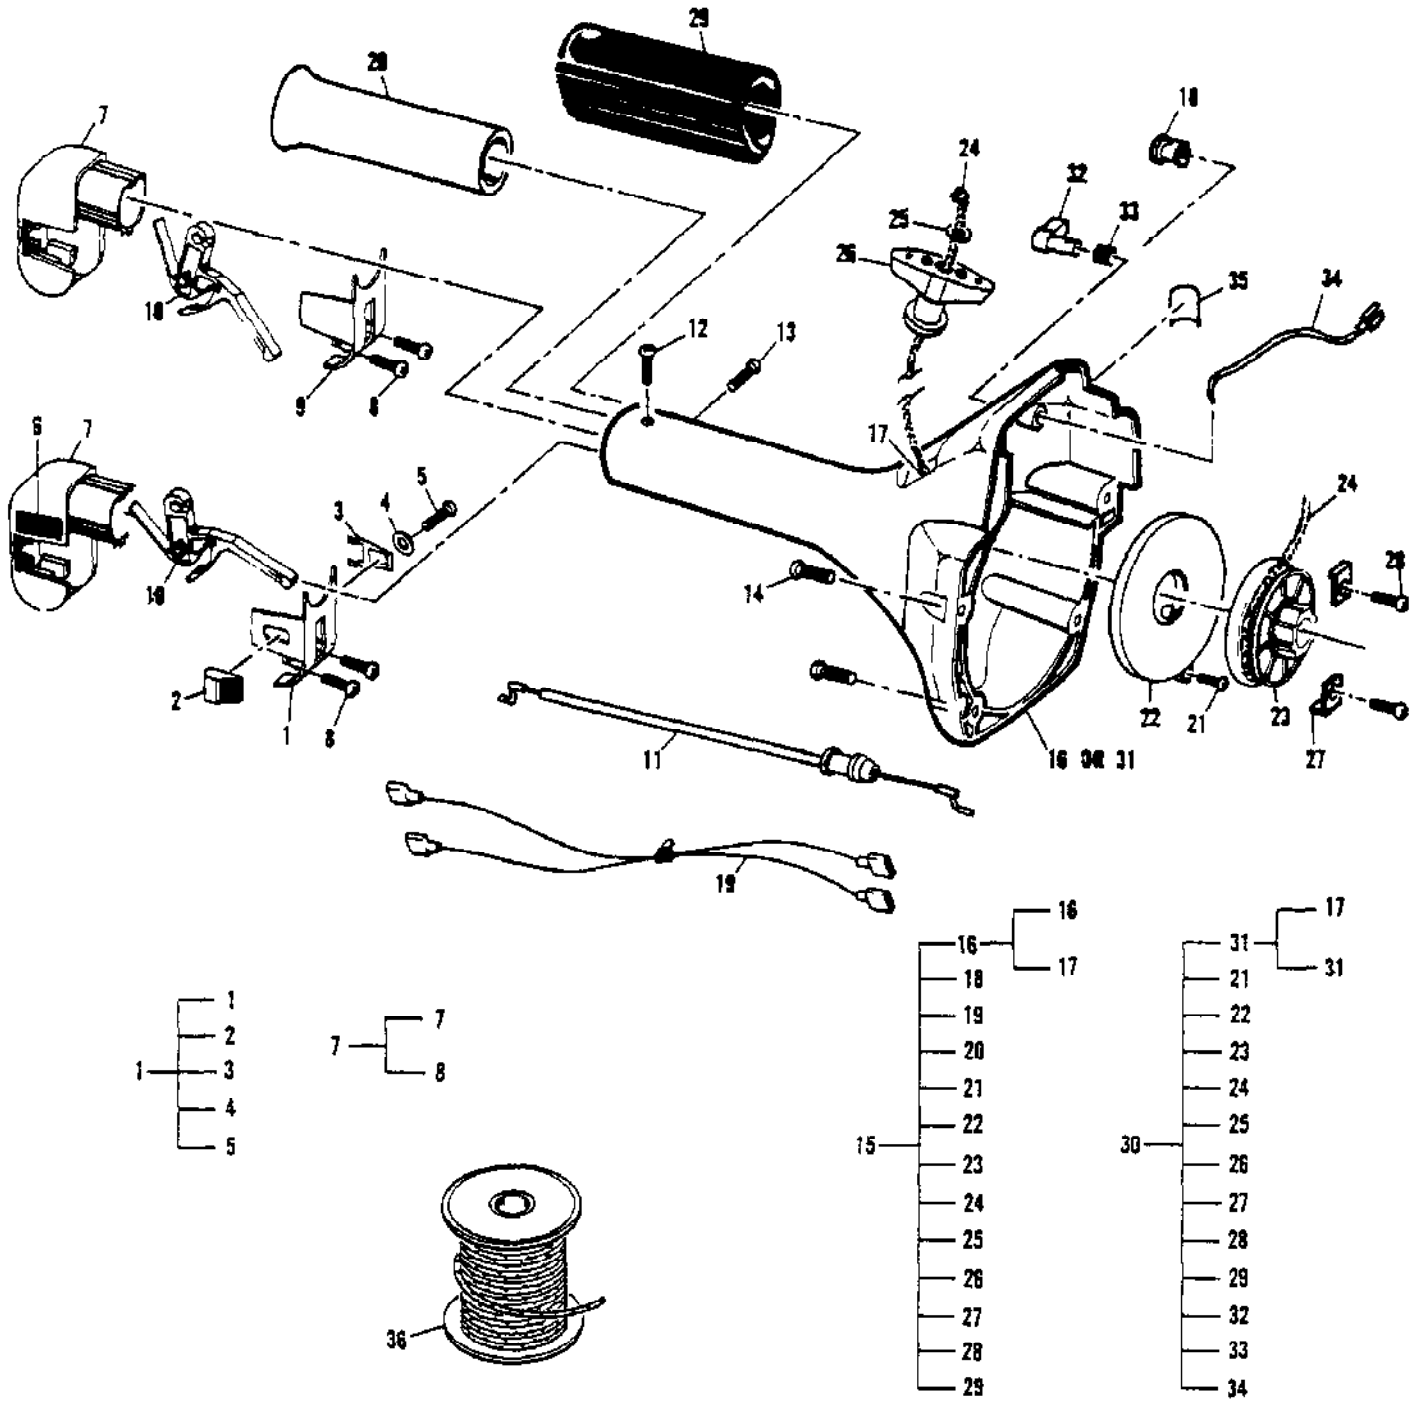

Ref #	Part Number	Qty	Description
1	300064	1	Cover Assembly, Switch
2	224245	1	Button, Stop Switch
3	224246	1	Contact, Switch
4	105497	1	Washer, Flat .180 max ID
5	111069	1	Screw, 8-16 x .375
6	322081	1	Label, Switch (ON/OFF)
7	224234	1	Trigger Housing Assembly
8		2	Screw, Switch Not available separately
9	224914	1	Cover, Switch Housing
10	300361	1	Trigger, Throttle
11	300149	1	Throttle Cable, Non Clutch
12	111070	1	Screw, 12-11 x .5 Torx (top)
13	111059	1	Screw, 10-14 x .5 Torx
14	111054	4	Screw, 10-24 x .625
15	300118	1	Starter Housing Asy w/Plug
16	300621	1	Starter Housing, Notched
17		1	Guide, Rope Not available separately
18	300119	1	Plug (Switch Cover)
19	300370	1	Wire Assembly, Switch
20	322234	1	Sleeve, Protecting
21	322027	1	Screw, Spring Retainer
22	300475	1	Package, Spring Assembly
23	219496	1	Pulley, Starter
24	222869	1	Rope, Starter (46")
25	218941	1	Washer, Nylon
26	216792	1	Handle, Starter
27	322211	2	Retainer, Pulley
28	223357	2	Screw, 8-16
29	322140	1	Grip
30	224917	1	Starter Housing Asy (Yel)
31	300621	1	Housing/Guide, Rope (Yel)
	300033	1	Starter Housing Asy (Grey)
	300620	1	Housing/Guide, Rope (Grey)
		1	Guide, Rope Not available separately
	322027	1	Screw, Spring Retainer
	300475	1	Package, Spring Assembly
	219496	1	Pulley, Starter
	222869	1	Rope, Starter (46")
	218941	1	Washer, Nylon
	216792	1	Handle, Starter
	322211	2	Retainer, Pulley
	223357	2	Screw, 8-16
	322140	1	Grip
32	222914	1	Button, Stop
33	222913	1	Spring, Button Stop
34	222926	1	Wire Assembly, Switch
35	211243	1	Label, Push and Hold
36	300415	1	Rope, Bulk