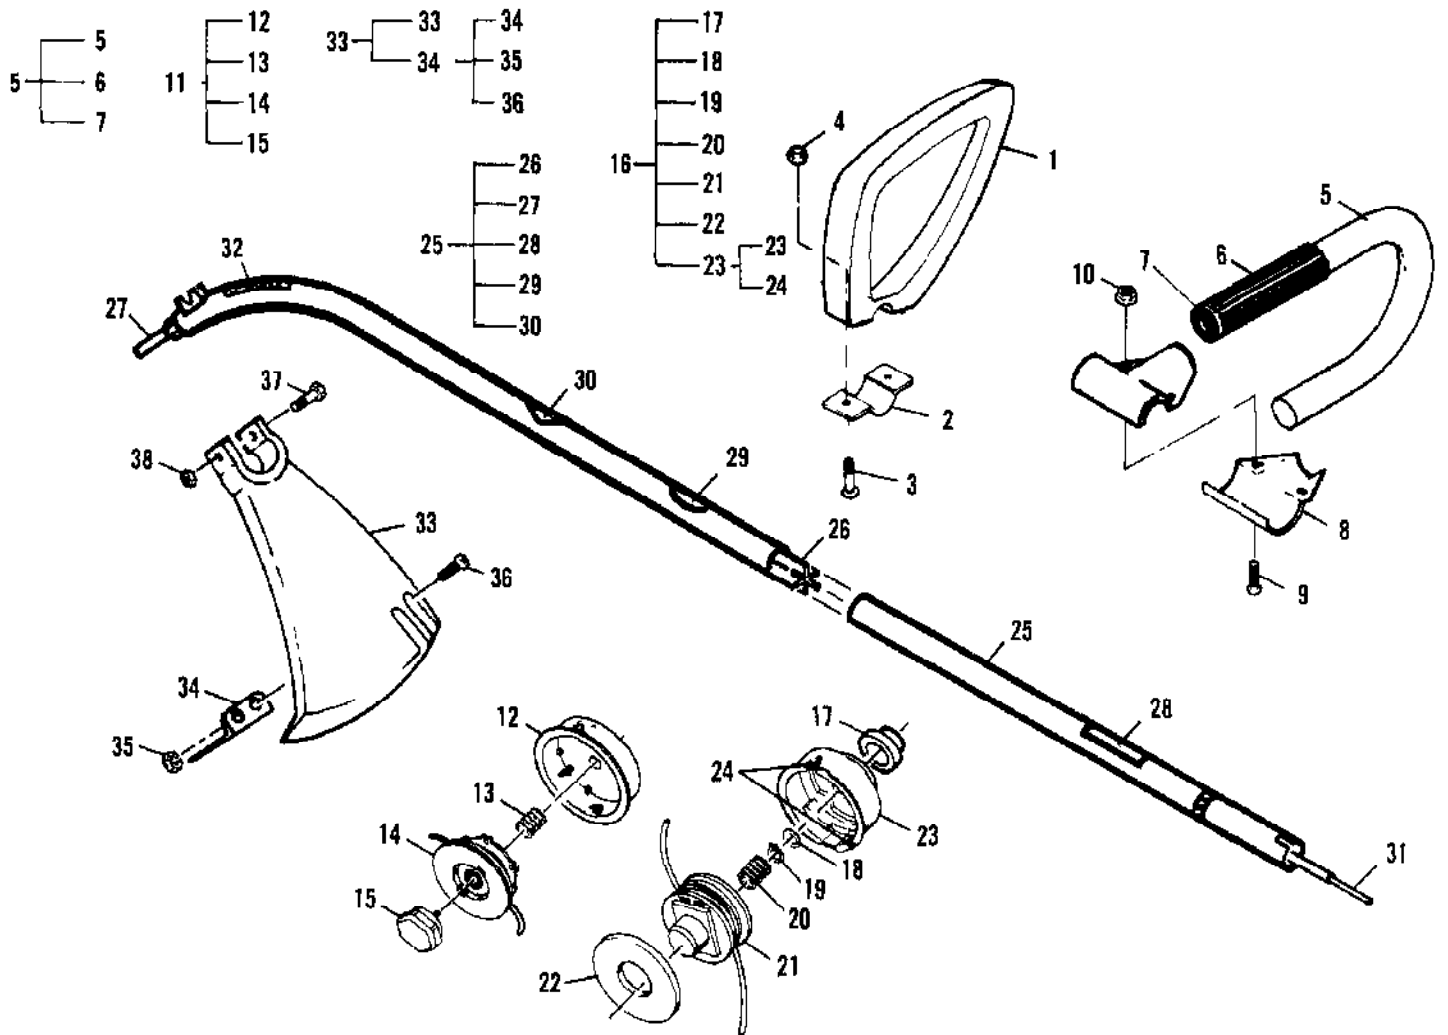

Ref #	Part Number	Qty	Description
1	217444	1	Handle Delta
2	217442	1	Clamp
3	216595	2	Screw HX M6 x .50
4	215871	2	Nut Hex M6 x 1.0
5	300540	1	Handle 'J'/Grip Asy
6	322139	1	Grip
7	218328	1	Plug
8	215337	2	Clamp - Handle
9	217935	2	Screw - TR 10-24 x .50 TOR
10	218315	2	Nut
11	300651	1	String Head Assembly (McM)
12	322025	1	Housing/eyelet Asy w/Collar
13	225206	1	Spring, Left
14	300688		Spool Assembly w/.095 Line
15	300736	1	Knob Assembly, Right
16	300110	1	Kit, String Head
17	224998	1	Collar
18	224986	1	Washer, Plain (.390ld x 5/8)
19	222403	1	Ring, Retaining
20	223740	1	Spring, String Head
21	224268	1	Spool w/.095 Line
22	224305	1	Cover, String Head
23	224303	1	Housing/Eyelet Assembly
24	223739	2	Eyelet
25	300424	1	Housing Asy, Outer - 48"
26	217366	1	Sleeve
27		1	Spindle Not available separately
28	218295	1	Decal, Warning
29	223407	1	Decal, Eye/Ear Cover
30	211214	1	Decal, Warning (15M)
31	215324	1	Shaft - Flex
	300429	1	Housing Asy Outer - 44"
	218282	1	Sleeve
			Spindle Not available separately
	218295	1	Decal, Warning
	223407	1	Decal, Eye/Ear Cover
	211214	1	Decal, Warning (15M)
	218285	1	Shaft, Flex (44")
32	322099	1	Label, Debris Shield Warning
33	224062	1	Kit, Grass Shield
34	300626	1	Kit, Knife
35	216682	2	Nut - HX Lock 10-24
36	217935	2	Screw - TR 10-24 x .50 TOR
37	216595	1	Screw - HX M6 x .50
38	215871	1	Nut - Hex M6 x 1.0