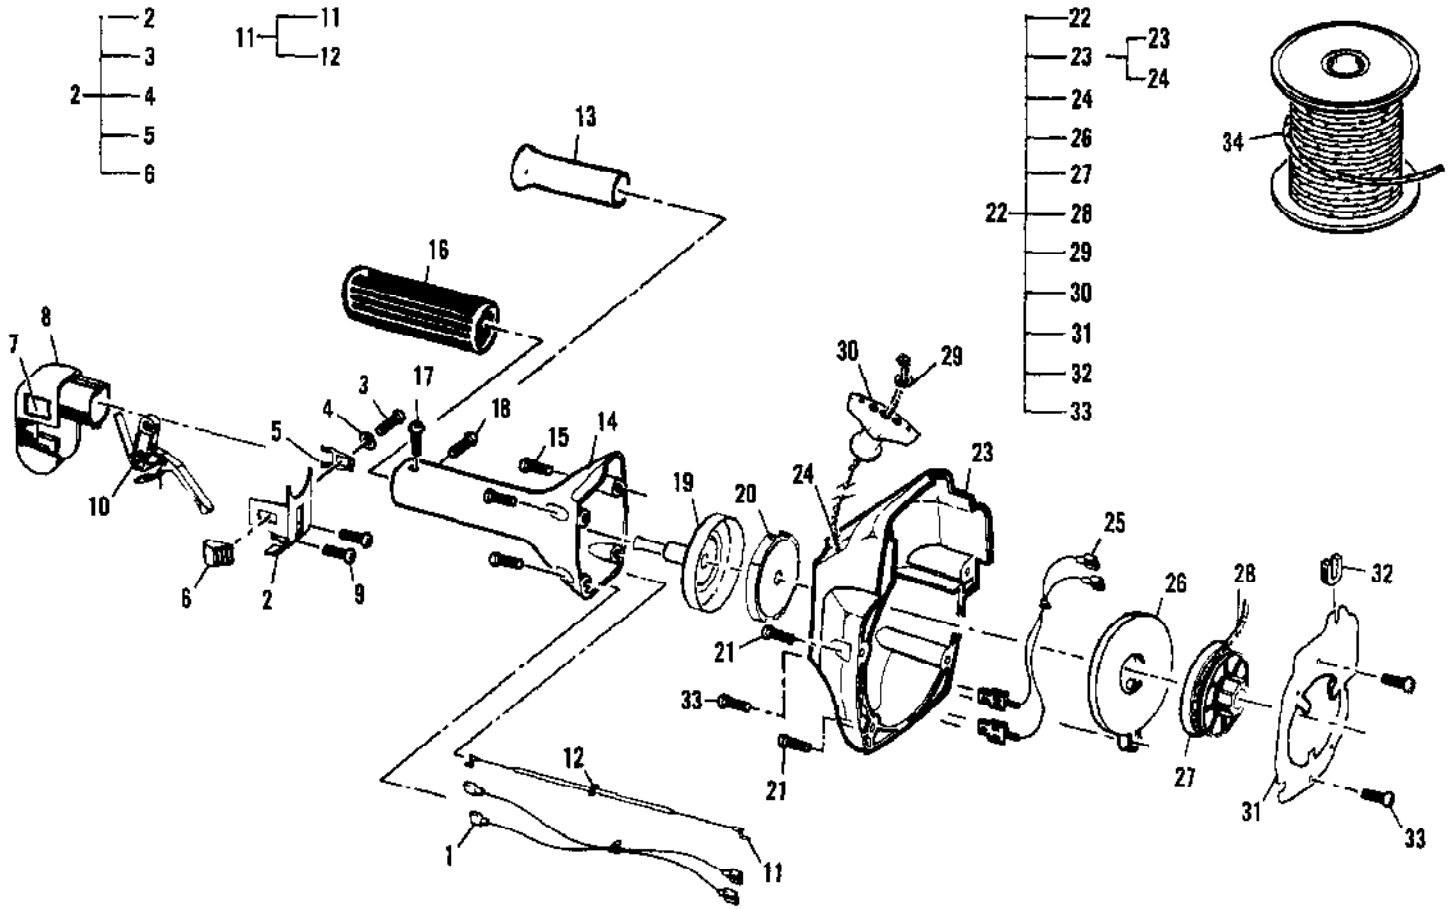

Ref #	Part Number	Qty	Description
	224033-02		Carburetor w/Choke Walbro WT-231A
1		1	Ring, Screen Retainer
2		1	Ring, Shaft Retainer
3		1	Lever, Throttle
4		1	Cover, Metering Lever
5		1	Cover, Fuel Pump
6		1	Shaft Assembly, Throttle
7		1	Valve, Throttle
8		1	Shaft Assembly, Choke
9		1	Valve, Choke
10		1	Valve, Inlet Needle
11		1	Seat Assembly, Check Valve
12		1	Plug, Cup 5mm
13		1	Plug, Welch 5/16
14		1	Ball, Choke Friction
15		1	Gasket, Metering Diaphragm
16		1	Gasket, Fuel Pump
17		1	Diaphragm, Fuel Pump
18		1	Diaphragm Assembly, Metering
19		3	Screw, Valve
20		1	Screw, Metering Lever Pin
21		1	Screw, Pump Cover
22		1	Screw, Idle Adjust Kit
23		4	Screw, Metering Cover
24		1	Spring, Choke Friction
25		1	Spring, Idle Needle
26		1	Spring, High Speed Needle
27		1	Spring, Throttle Return
28		1	Spring, Metering Lever
29		1	Needle, High Speed
30		1	Needle, Idle
31		1	Screen, Check Valve
32		1	Screen, Fuel Inlet
33		1	Pin, Metering Lever
34		1	Lever, Metering
	300457		Kit, Carburetor Repair
	224460		Kit, Gasket/Diaphragm