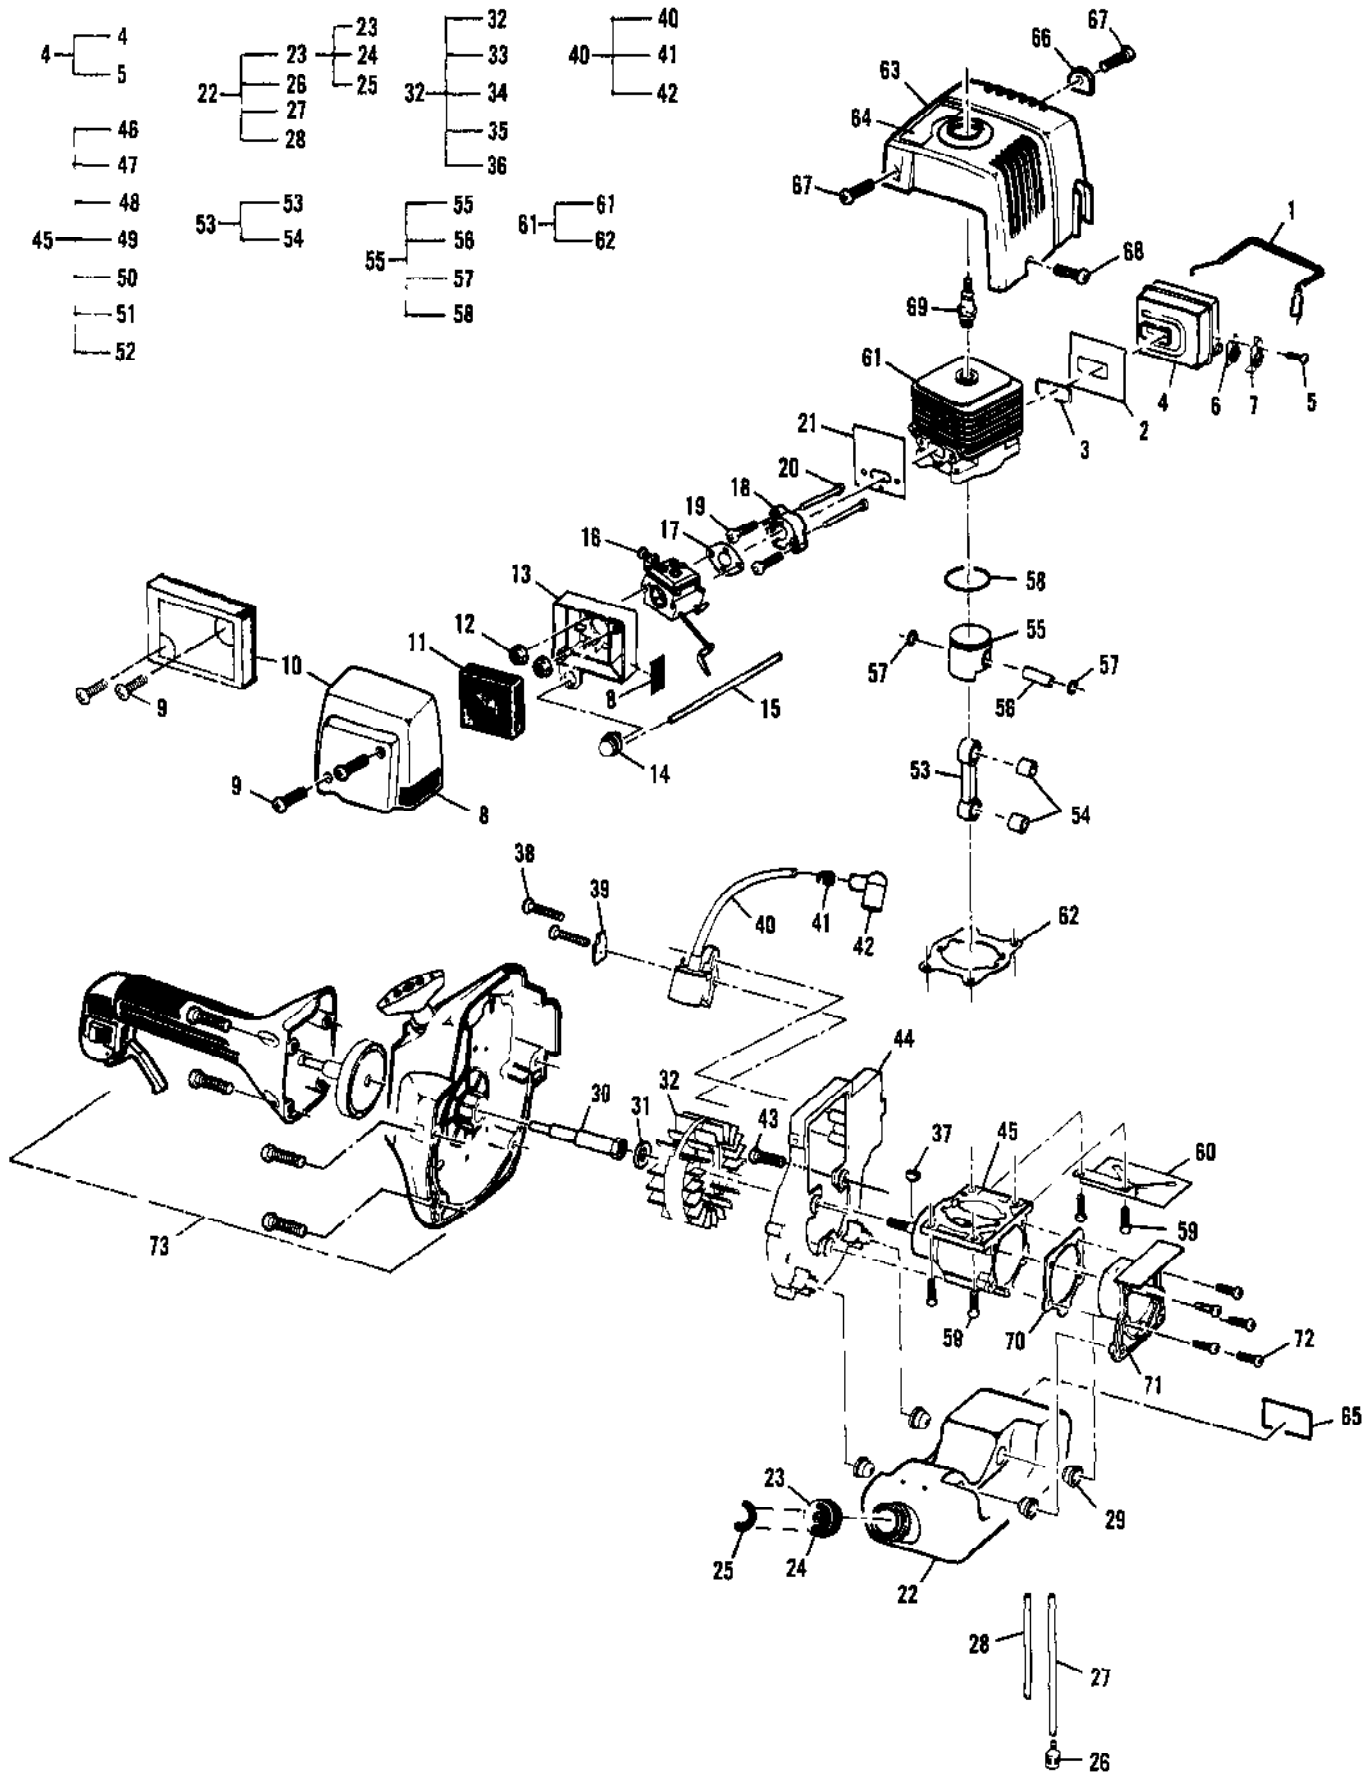

Ref #	Part Number	Qty	Description
1	224044	1	Spring, Muffler
2	224228	1	Gasket, Muffler
3	224922	1	Gasket, Exhaust Port
4	224034	1	Muffler Assembly
5	111072	1	Screw, 8-18 x .31 PN HD Torx
6	224040	1	Screen, Spark Arrestor
7	322032	1	Cover, Spark Arrestor
8	322101	1	Label, Choke
	322096	1	Label, Choke
9	111055	2	Screw, 10-14 x .625
10	224237	1	Cover, Air Cleaner (Small)
	224236	1	Cover, Air Cleaner (Large/Blk)
11	224239	1	Filter, Air
12	111058	2	Nut, 10-24 Flange / Hex
13	224238	1	Box, Air (Blk)
14	224242-02	1	Primer, Remote
15	225163	1	Hose, Fuel
16	224033-02	1	Carburetor w/Choke See "Carburetor Assembly" illustration and parts list.
17	218933	1	Gasket, Carburetor
18	224041	1	Manifold, Carburetor
19	111053	2	Screw, 10-24 x .88
20	111057	2	Screw, 10-24 SPL
21	322031	1	Gasket, Manifold
22	300669	1	Kit, Fuel Tank / Cap
23	300700	1	Kit, Fuel Cap
24	211242	1	Decal (OPEN SLOWLY)
25	322250	1	Decal, Fuel Cap (INTL.)
26	216985	1	Pickup, Fuel
27	225162	1	Hose, Fuel
28	225163	1	Hose, Fuel Return
29	322105	4	Isolator, Fuel Tank
30	224025	1	Adapter, Clutch
31	105989	1	Washer, .32 ID
32	224021	1	Flywheel / Pawl Assembly
33		2	Pin, Starter Pawl
34		2	Pawl
35		2	Spring, Starter Pawl
36		2	Washer, Starter Pawl
37	102164	1	Key, Flywheel
38	111053	2	Screw, 10-24 x .88
39	300321	1	Terminal Tab
40	300519	1	Ignition Assembly
41	102556	1	Connector, Spark
42	95266	1	Boot, Spark Plug
43	111054	3	Screw, 10-24 x .625
44	224042	1	Shroud, Engine Machined
45	224020	1	Crankcase / Shaft Assembly
46		1	Crankshaft Assembly
47		1	Crankcase, Machined
48		1	Bearing 6202
49		1	Bearing 6202RS
50		1	Seal
51		1	Spacer
52		1	O-Ring