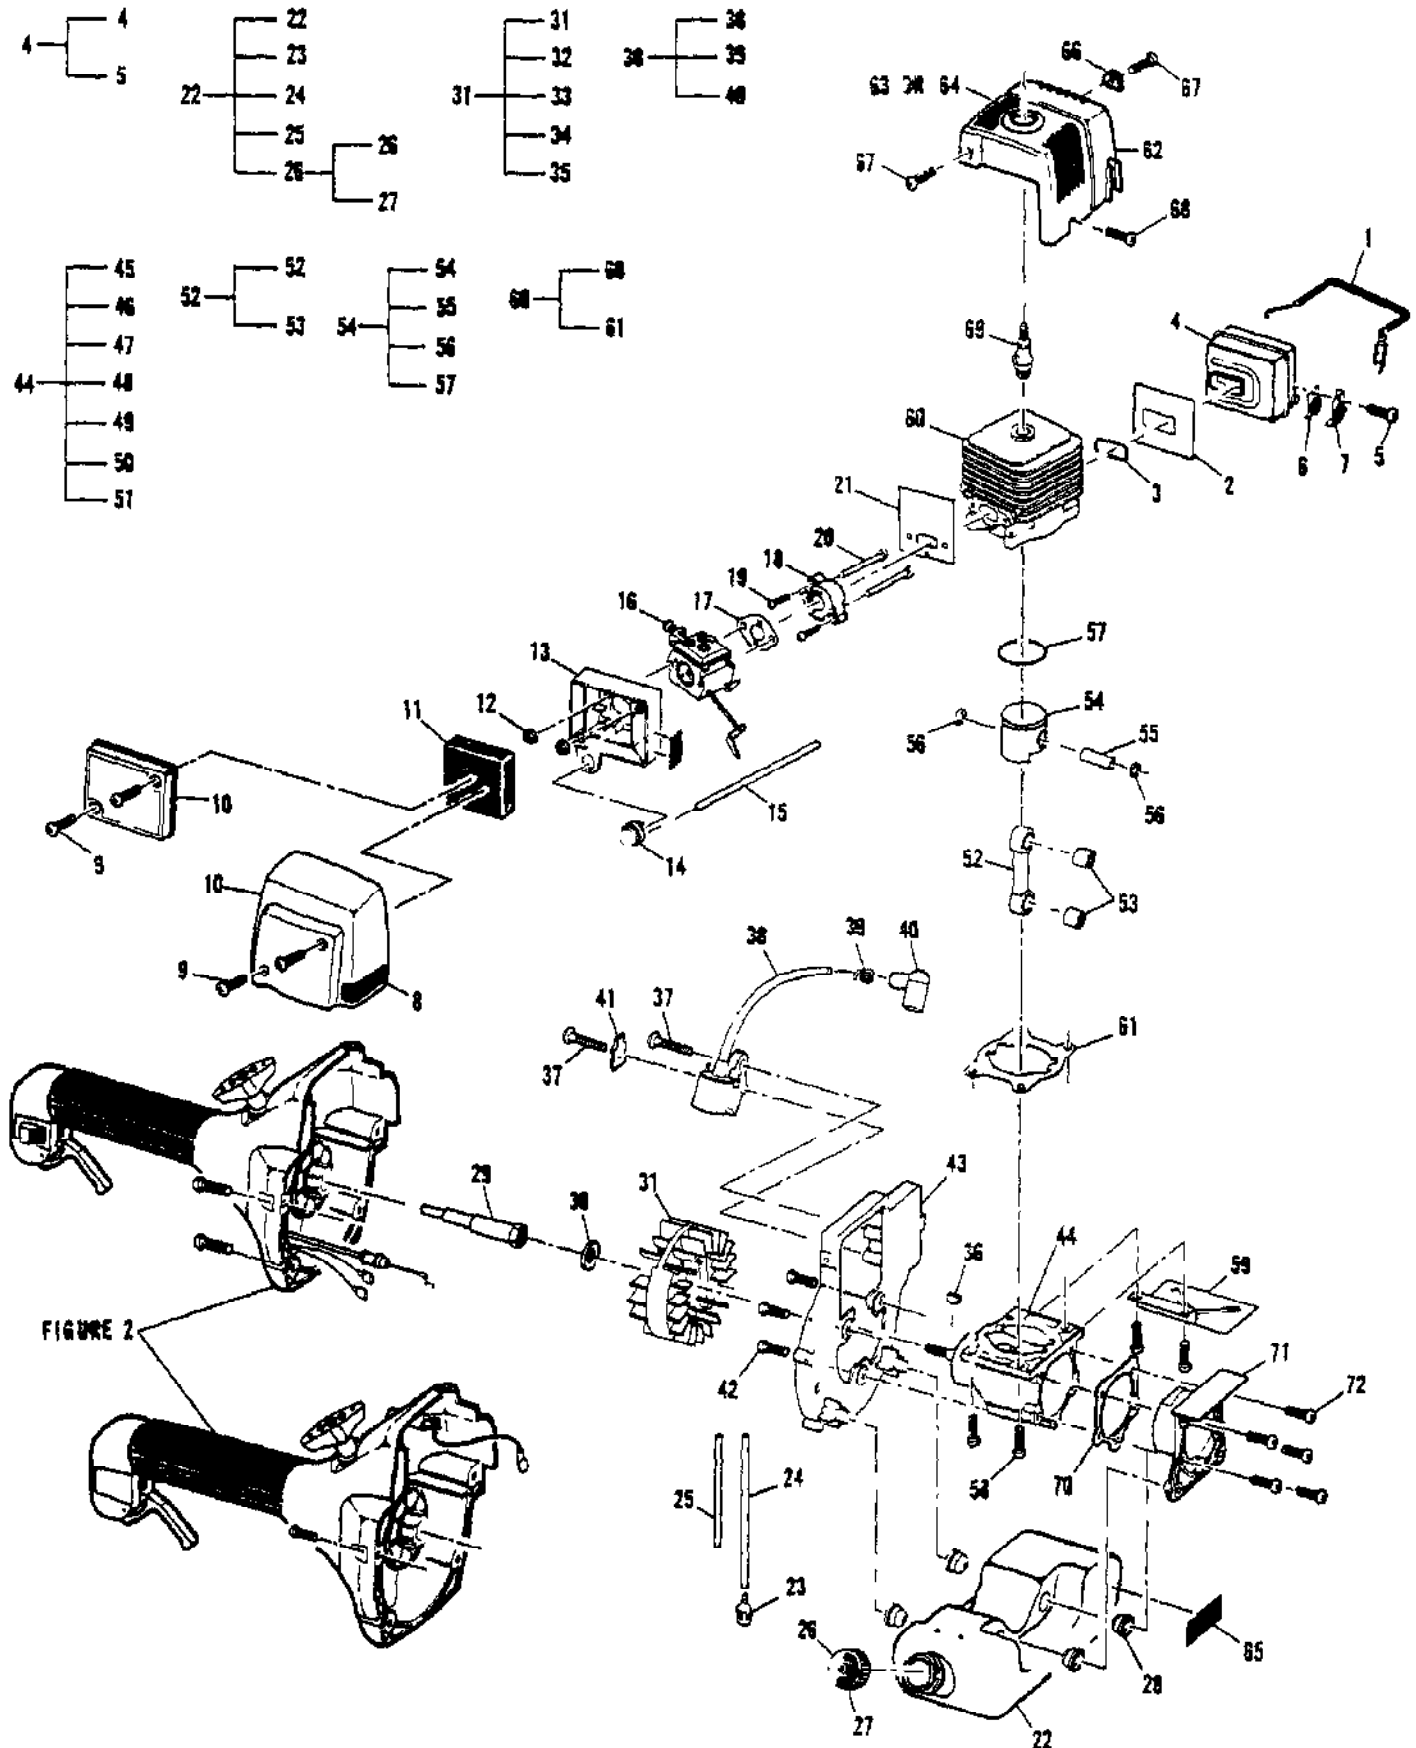

Ref #	Part Number	Qty	Description
1	224044	1	Spring, Muffler
2	224228	1	Gasket, Muffler
3	224922	1	Gasket, Exhaust Port
4	224034	1	Muffler Assembly
5	111072	1	Screw, 8-18 x .31 PN HD Torx
6	224040	1	Screen, Spark Arrestor
7	322032	1	Cover, Spark Arrestor
8	322096	1	Label, Choke
	322101	1	Label, Choke
9	111055	2	Screw, 10-14 x .625
10	224237	1	Cover, Air Cleaner - Small (Blk)
	224236	1	Cover, Air Cleaner - Large (Blk)
	300302	1	Cover, Air Cleaner - Large (Grey)
11	224239	1	Filter, Air
12	111058	2	Nut, 10-24 Flange/Hex
13	224238	1	Box, Air (Blk)
	300301	1	Box, Air (Grey)
14	224242-02	1	Primer, Remote
15	225163	1	Hose, Fuel
16			CARBURETOR W/CHOKE See "Carburetor Assembly" illustration and parts list.
17	218933	1	Gasket, Carburetor
18	224041	1	Manifold, Carburetor
19	111053	2	Screw, 10-24 x .88
20	111057	2	Screw, 10-24 SPL
21	322031	1	Gasket, Manifold
22	300669	1	Kit, Fuel Tank/Cap (Natural)
	300670	1	Kit, Fuel Tank/Cap (Blk)
23	216985	1	Pickup, Fuel
24	225162	1	Hose, Fuel
25	225163	1	Hose, Fuel Return
26	300700	1	Kit, Cap - Fuel
27	211242	1	Decal, (OPEN SLOWLY)
28	322105	4	Isolator, Fuel Tank
29	224248	1	Adapter, Short
30	105989	1	Washer, .32 ID
31	224021	1	Flywheel / Pawl Assembly
32		2	Pin, Starter Pawl
33		2	Pawl
34		2	Spring, Starter Pawl
35		2	Washer, Starter Pawl
36	102164	1	Key, Flywheel
37	111053	2	Screw, 10-24 x .88
38	219848	1	Ignition Assembly
39	102556	1	Connector, Spark
40	95266	1	Boot, Spark Plug
41	300321	1	Terminal Tab
42	111054	3	Screw, 10-24 x .625
43	224042	1	Shroud, Engine Machined
44	224020	1	Crankcase/Shaft Assembly
45		1	Crankshaft Assembly
46		1	Crankcase, Machined
47		1	Bearing 6202
48		1	Bearing 6202RS
49		1	Seal