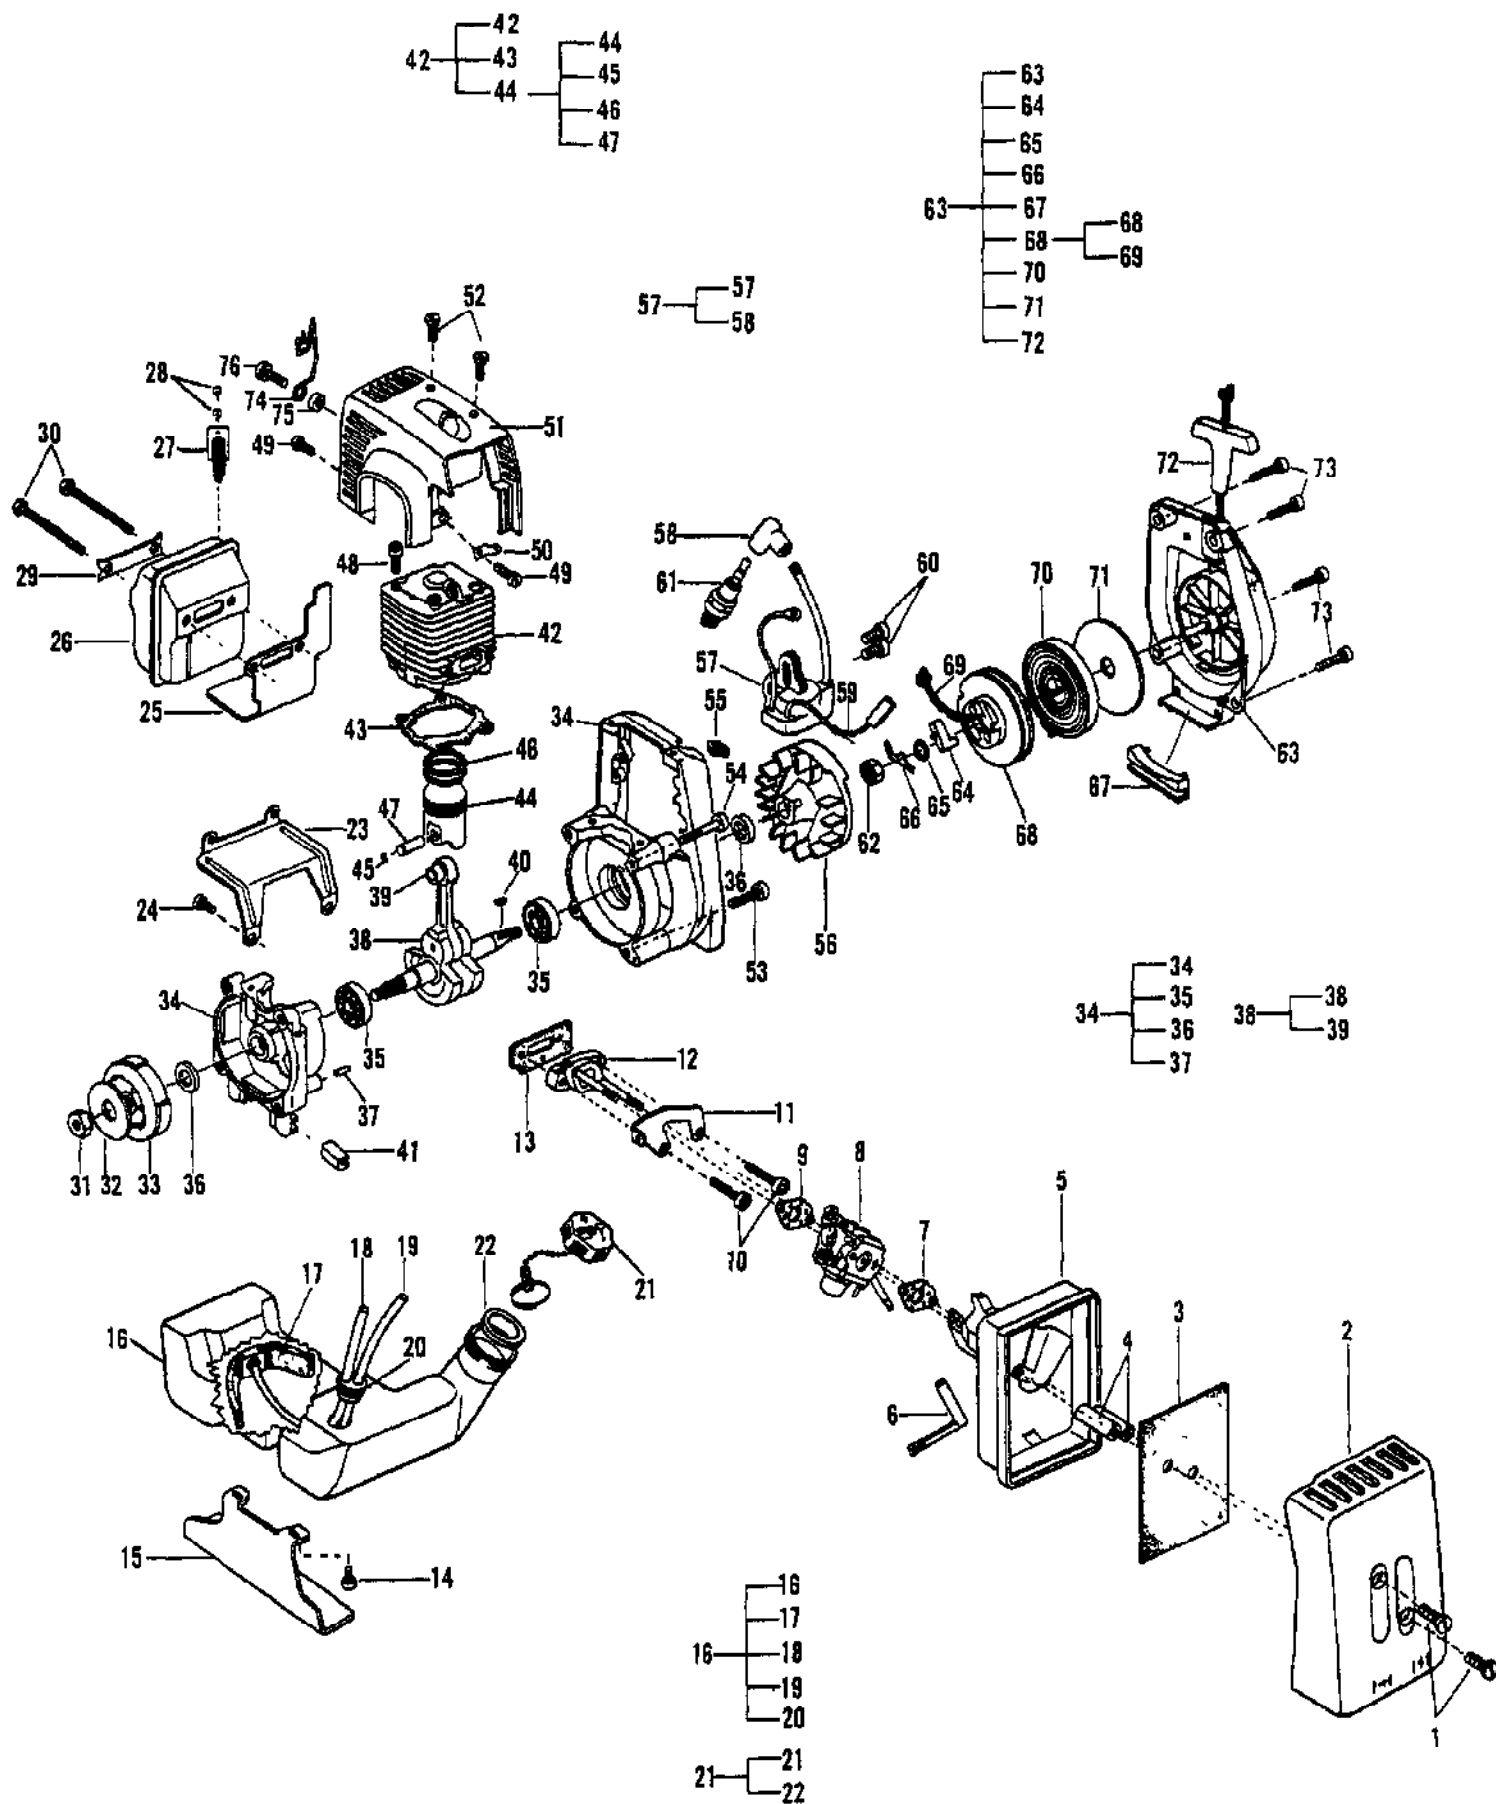

Ref #	Part Number	Qty	Description
1	240688	2	Screw, M5 x 14 Hex Socket
2	227784	1	Cover, Air Filter
3	227145	1	Air Filter
4	227143	2	Stud
5	237452	1	Air Filter Box
6	227255	1	Choke, Knob
7	227692	1	Gasket, Insulator/Carburetor
8			Carburetor See "Carburetor Assembly" illustration and parts list.
9	227417	1	Gasket
10	235803	2	Screw, M5 x 25
11	227244	1	Gas Cable Plate
12	237451	1	Insulator, Carburetor
13	227239	1	Gasket, Cylinder
14	235911	2	Screw
15	229301	1	Protector, Fuel Tank
16	227787	1	Fuel Tank Assembly
17	227260	1	Pick-up, Fuel
18	229809	1	Hose, Fuel
19	227139	1	Hose, Fuel
20	235675	1	Grommet, Fuel
21	216157	1	Cap, Fuel
22	94707	1	Gasket
23	227242	1	Plate
24	240688	2	Screw, M5 x 14 Hex Socket
25	227243	1	Gasket, Muffler
26	240554	1	Muffler Assembly
27	240558	1	Screen, Spark Arrestor
28	236981	2	Screw
29	227236	1	Clamp, Muffler
30	227274	2	Screw, M5 x 60
31	228294	1	Nut
32	236739	1	Washer, Clutch
33	227282	1	Clutch Assembly
34	227187	1	Crankcase Assembly
35	235900	2	Bearing, Crankshaft
36	235229	2	Seal
37	236365	1	Pin
38	236680-01	1	Crankshaft
39	235742	1	Bearing, Piston Pin
40	102164	1	Key, WDF #206
41	229280	2	Cushion. Crankcase/Fuel Tank
42	240007	1	Kit, Cylinder/Piston (30 cc)
	240008	1	Kit, Cylinder/Piston (38 cc)
43	227286	1	Gasket, Cylinder
44	240001	1	Kit, Piston (30 cc)
	240004	1	Kit, Piston (38 cc)
45	235008	2	Retaining Ring
46	240002	2	Ring, Piston (30 cc)
	240005	2	Ring, Piston (38 cc)
47		1	Pin, Piston Not available separately.
48	235214	4	Screw, M6 x 20
49	240688	2	Screw, M5 x 14 Hex Socket
50	228139	1	Contact
51	240835	1	Shroud, Cylinder