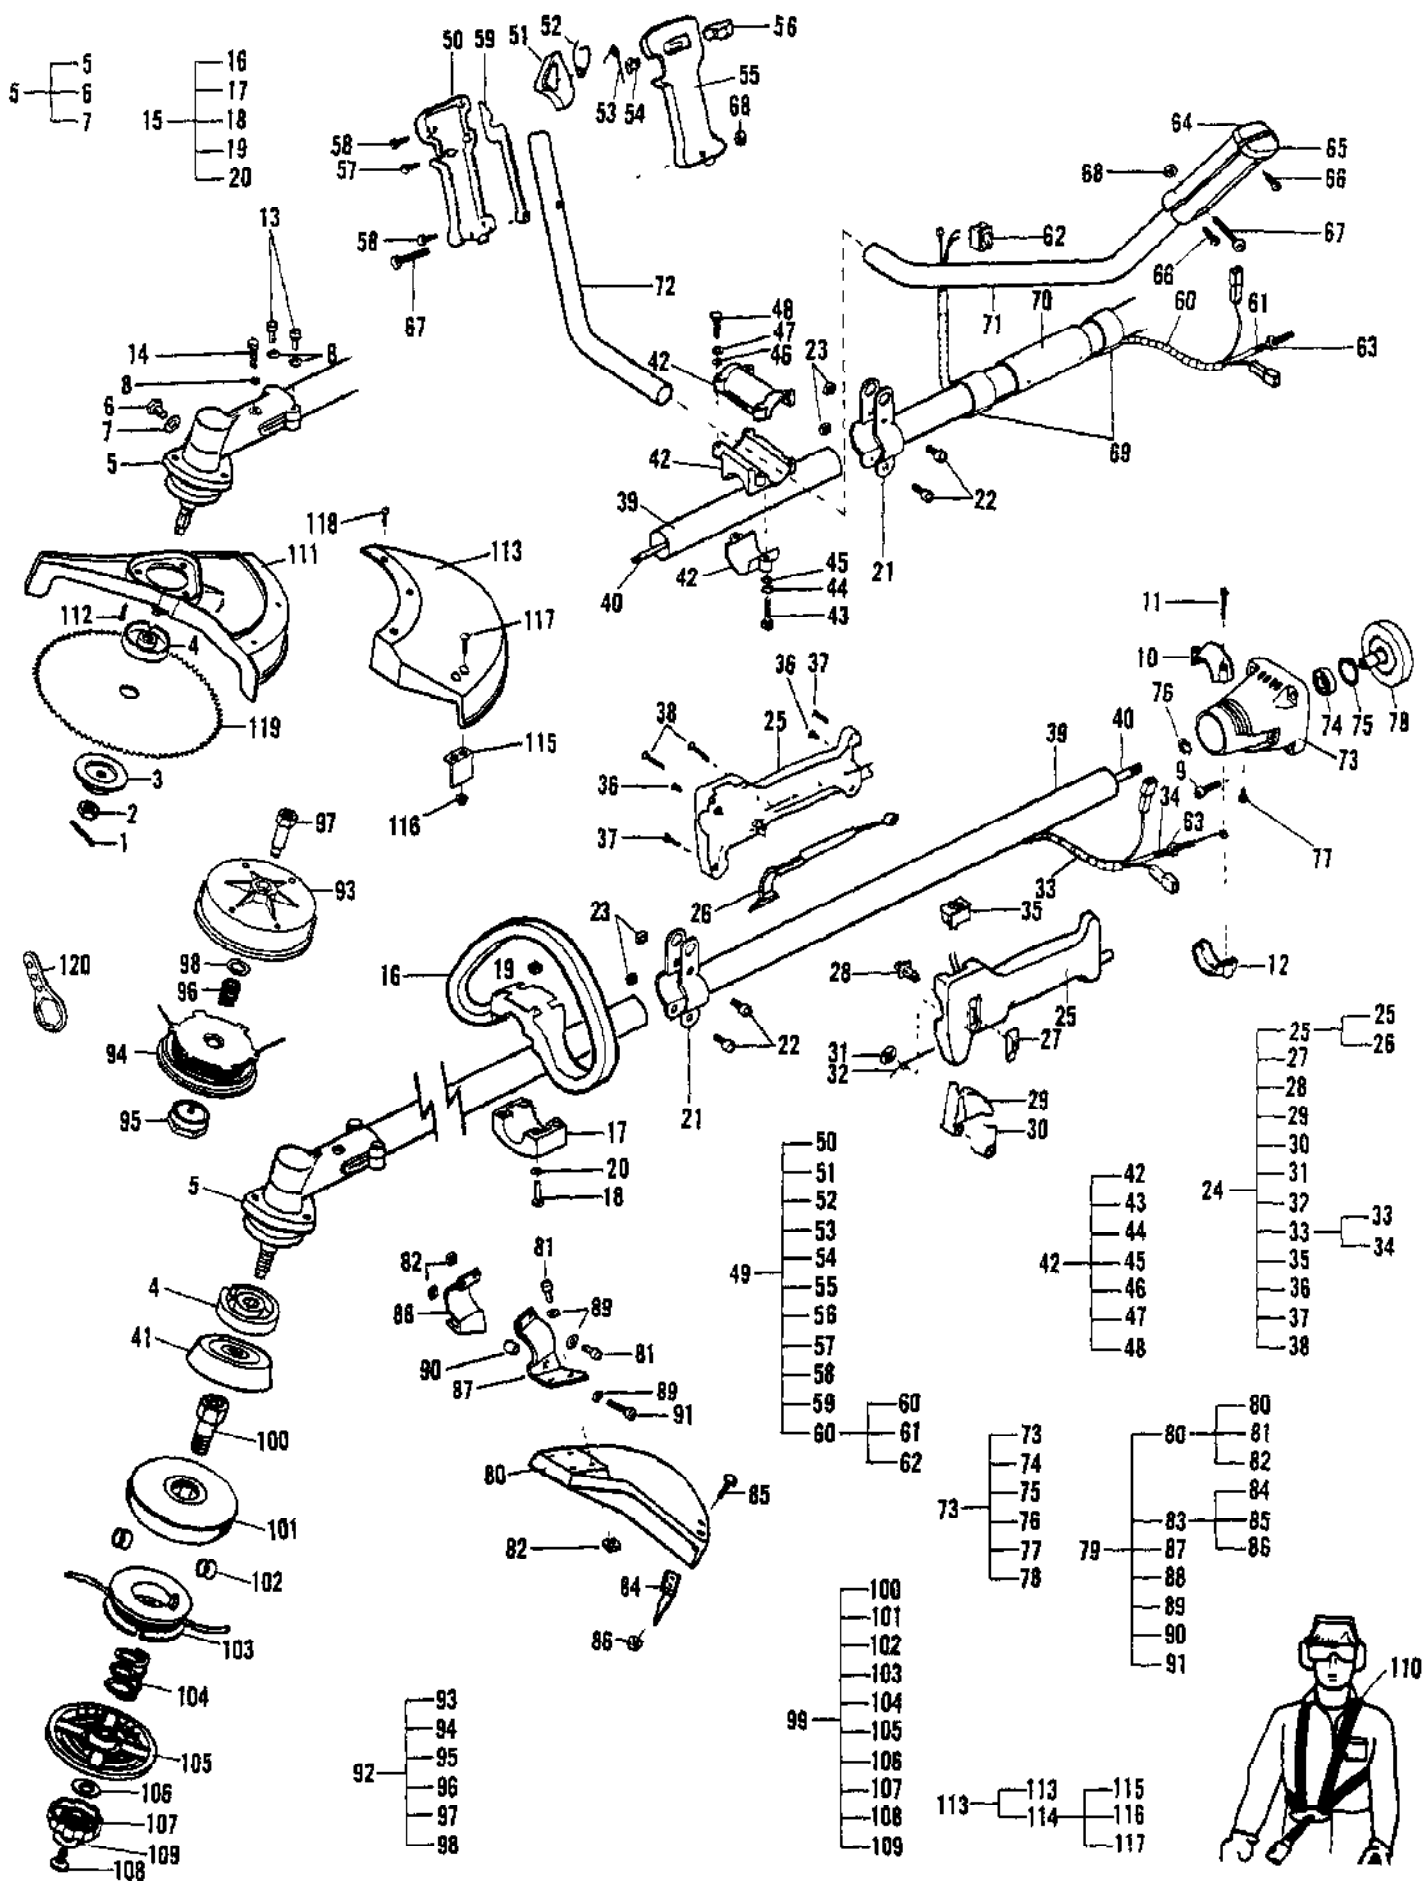

Ref #	Part Number	Qty	Description
1	218159	1	Cotter Pin
2	216751	1	Nut, Hex M10 LH
3	218075	1	Flange, Spindle
4	225053-01	1	Collar
5	240476	1	Gearbox Assembly (D=25)
6	216832	1	Bolt, Hex M8 x 8
7	235906	1	Washer
8	236529	3	Washer
9	235214	4	Screw, M6 x 20
10	227700	1	Clamp, (Upper) Grey
11	235804	2	Screw, M5 x 30
12	227701	1	Clamp, (Lower) Grey
13	235803	2	Screw, M5 x 25
14	216795	1	Screw, PHL M5 x 12
15	224977	1	Kit, Loop Handle
16	227045	1	Loop, Handle (25mm)
17	227046	1	Clamp, Handle (25mm)
18	228320	4	Screw, M6 x 0.8 x 45
19	236642	4	Nut
20	236936	4	Washer
21	218002-01	2	Ring Asy. - Harness
22	217935	2	Screw, TR 10-24 x .50
23	218315	2	Nut, 10-24
24	240487	1	Handle Assembly & Cable
25	246955	1	Kit, Handle
26	229819	1	Trigger, Safety
27	229824	1	Slide, Throttle Cable
28	229823	1	Pin
29	227064	1	Trigger
30	240091	1	Spring, Trigger
31	227065	1	Ring
32	229973	1	Spring
33	240488	1	Throttle Cable/Wire Assy
34	240489	1	Wire, Throttle
35	236394	1	Switch
36	236981	2	Screw
37	240618	2	Screw, 3 x 16
38	240833	4	Screw, Tapping 3 x 20
39	227233	1	Shaft, Outer D
40	228109	1	Drive Shaft-SM26
41	240482	1	Collar, Spindle
42	218391	1	Clamp Assembly
43	235921	2	Screw
44	236528	2	Washer
45	236936	2	Washer
46	216591	4	Washer Flat M5
47	236529	4	Washer
48	235803	4	Screw M5 x 25
49	240504	1	Handle Assembly & Cable
50	227764	1	Handle, Right- 22mm B/Horn
51	229818	1	Trigger
52	240091	1	Spring
53	229973	1	Spring
54	229823	1	Pin
55	227763	1	Handle, Left- 22mm B/Horn