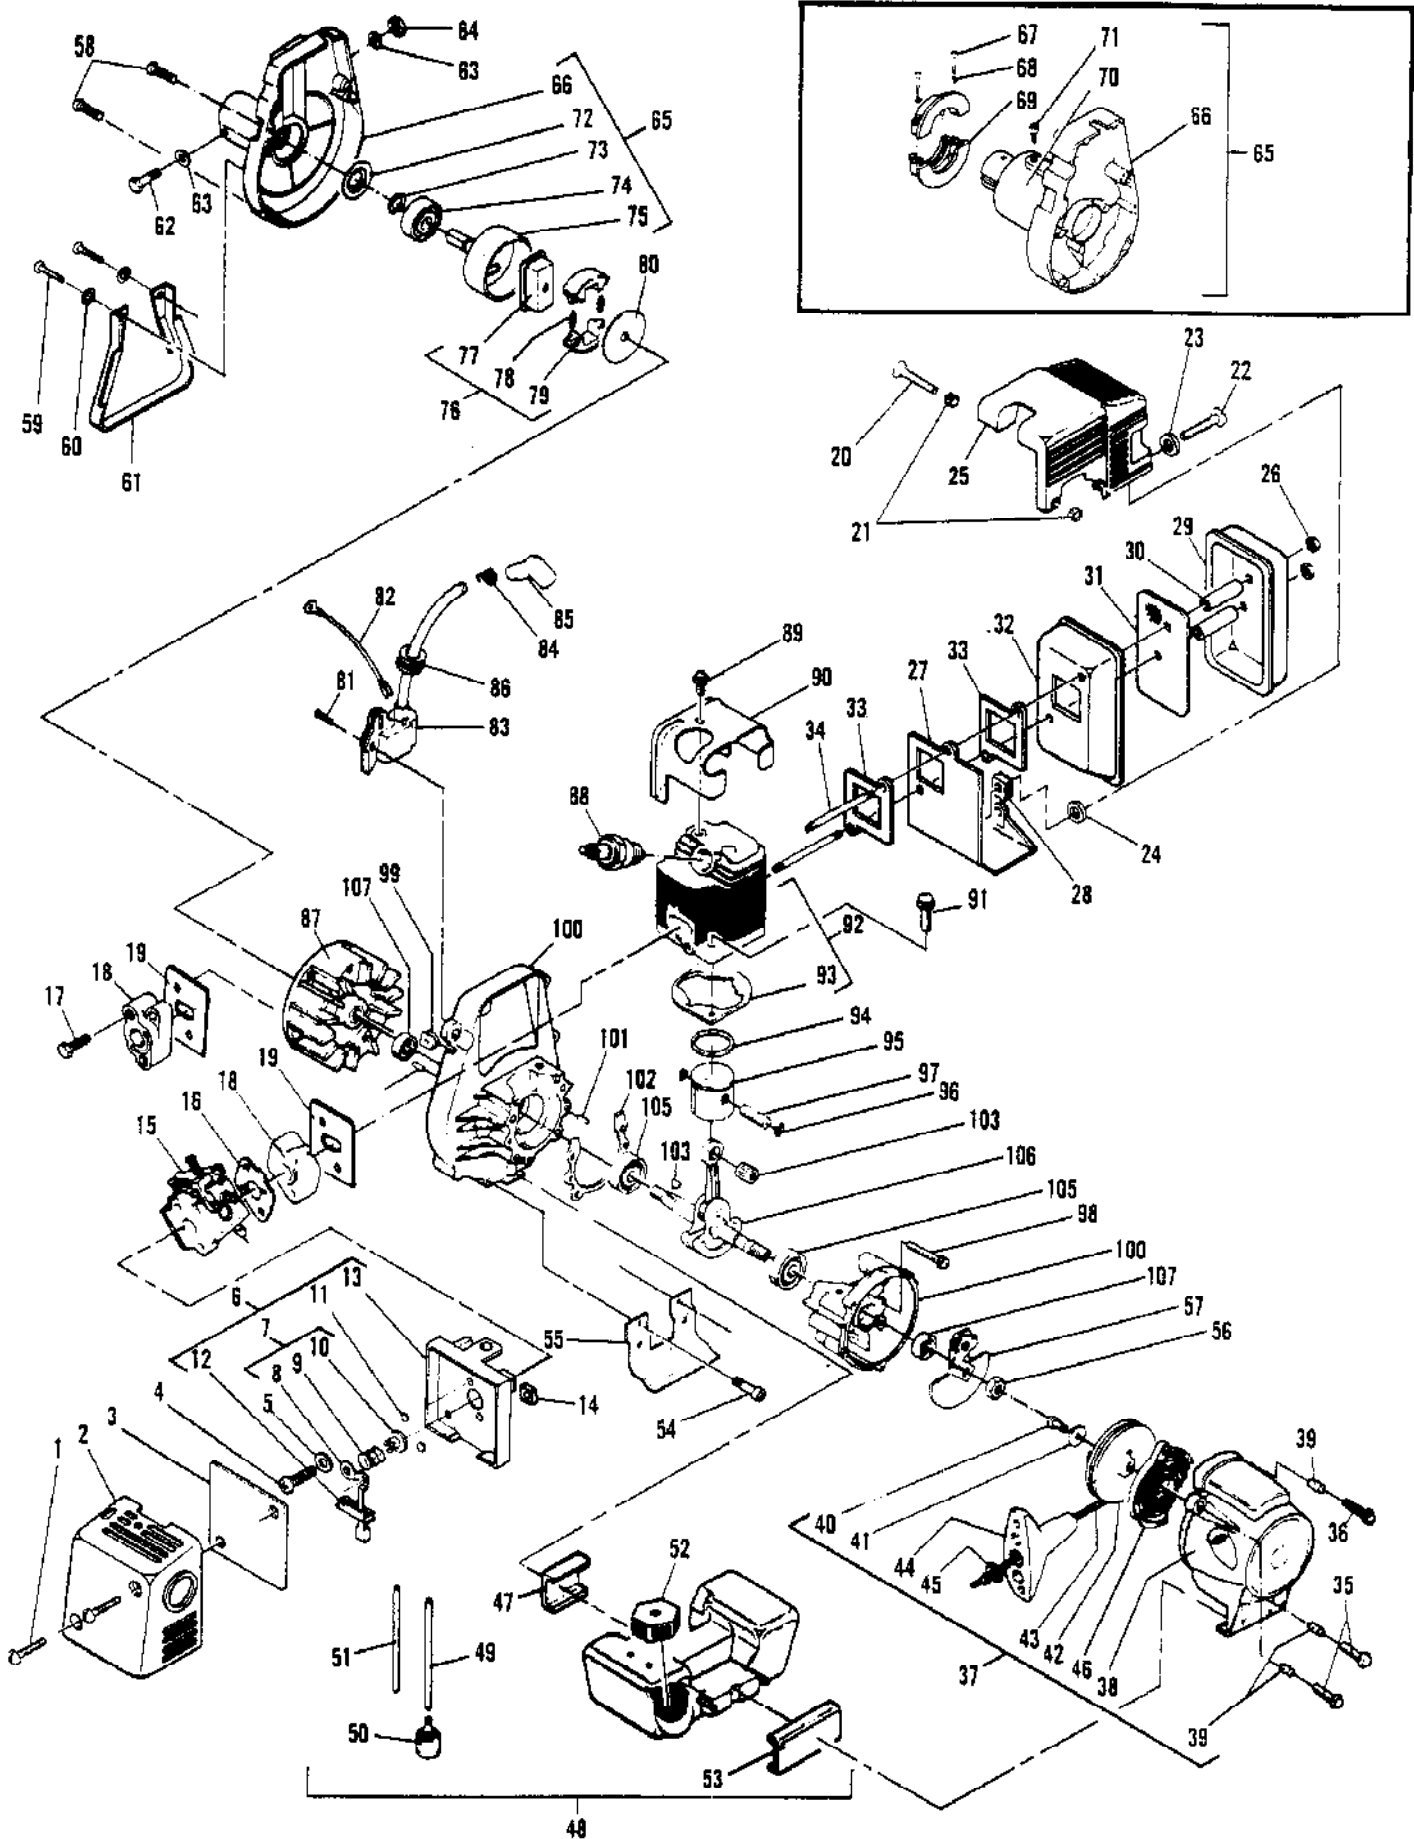

Ref #	Part Number	Qty	Description
1	216027	2	Screw-Pn M5 x 28.5 SEMS
2	227024	1	Cover Air-Cleaner
3	227023	1	Filter-Air
4	224326	2	Screw-Pn M5 x 55 TORX SS
	213104	2	Screw-Hx M5 x .8 x 18
5	216591	2	Washer-Flat M5
6	223895	1	Case Asy-Air Box
7	223730	1	Kit Choke Assembly
8		1	Shutter-Choke Lever
9	219016	1	Spring-Shutter
10		1	Plate-Choke Shutter
11	227022	2	Bushing
12	215992	1	Grommet-Choke
13		1	Air-Box
14	229524	2	Nut
15		1	Carburetor Assembly
16	224148	2	Gasket-Spacer
17	120098	2	Screw-Hx M5 x .8 x 18
18	223984	1	Insulator-S/T
	224319	1	Insulator Carburetor
19	224315	1	Gasket-Shield Insulator
	224318	1	Gasket-Shield Insulator
20	219508	2	Screw-Pn M4 x 17 SEMS TORX
21	229121	4	Bushing
22	215874	1	Screw-Pn M4 x 9.5 TORX
23	120045	1	Washer-M5
24	68497	1	Washer
25	224351	1	Shield-Muffler
26	222247	2	Nut-Stud
27	224266	1	Shield-Muffler Heat
28	224350	1	Nut-M4 Speed
29	224452	1	Cover-Muffler Asy
30	227036	2	Spacer-Muffler
31	224492	1	Kit-Spark Arrestor
32	227028	1	Muffler-Body
33	215515	2	Gasket-Muffler
34	224354	2	Stud-Muffler
35	218022	2	Screw-Pn M4 x 23.4 TORX
36	217669	1	Screw-Pn M4 x 25 TORX S
37	224111	1	Starter Assembly
38	224110	1	.Housing-Starter Asy
39	219585	3	Spacer-Starter Hsg
40	215874	1	Screw-Pn M4 x 9.5 TORX
41	216590	1	Washer-Flat M4
42	216092	1	Drum/Rope Assembly
43	216093	1	Rope-Starter
44	216792	1	Handle-Starter
45	218941	1	Washer-Nylon
46	217482	1	Spring-Starter
47	217382	1	Cushion-Fuel Tank
48	223898	1	Tank Assembly Fuel
49	225057	1	Hose Fuel
50	216985	1	Pickup-Fuel
51	225058	1	Hose Return
52	224993	1	Cap-Fuel