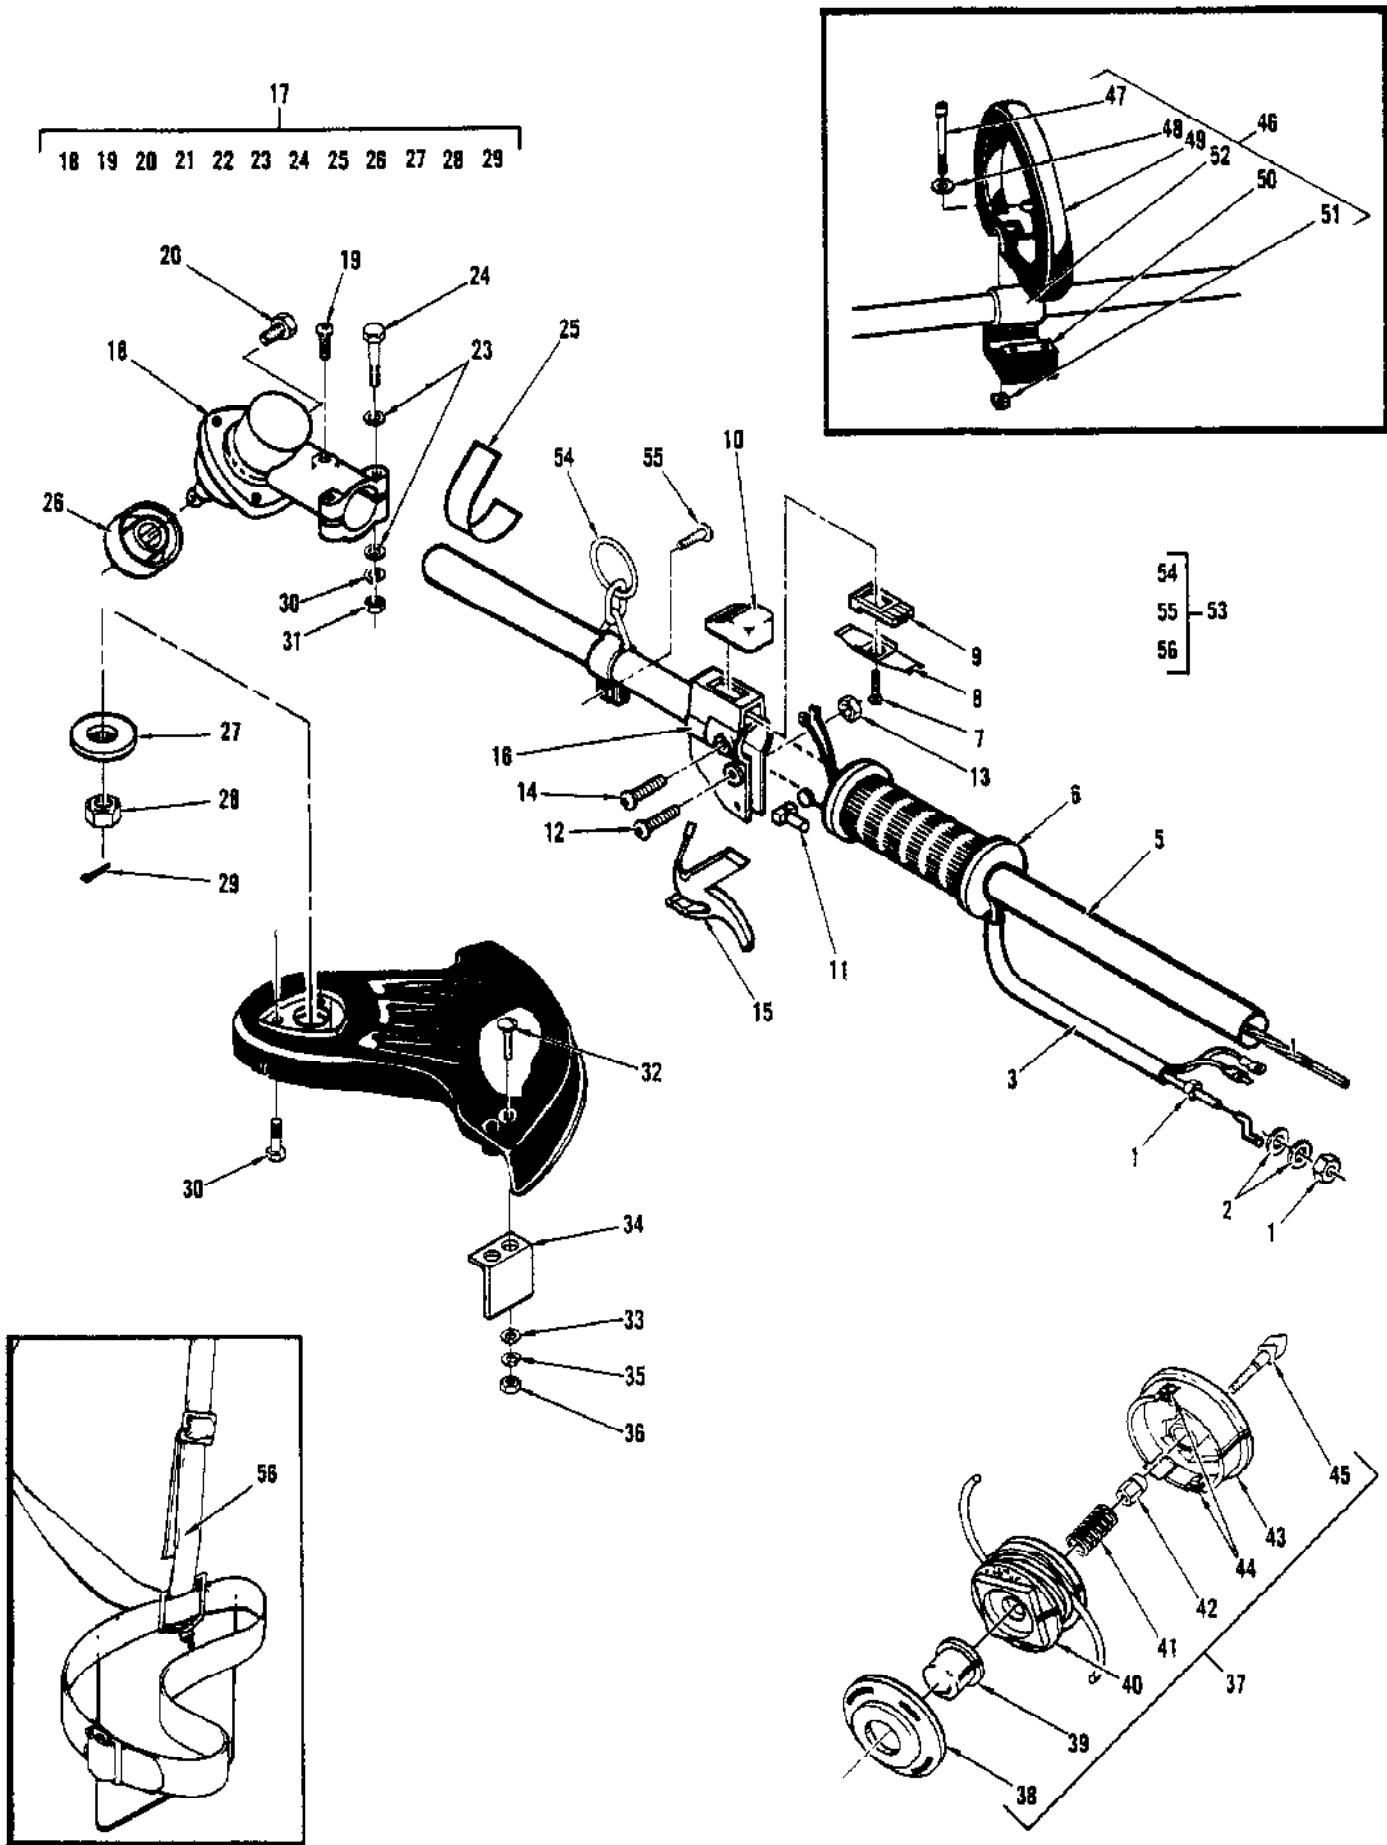

Ref #	Part Number	Qty	Description
1	224142-02	1	Carburetor Assy (WT 211)
2		2	Screw-Pump Cover
3		1	Cover Primer Pump
4	223077	1	Primer-Pump
5		1	Screw-Pump Cover
6	223913	1	Cover Asy Fuel-Pump
7		1	Screw-Idle Adjustment
8		1	Spring-Idle Screw
9		1	Gasket-Fuel Pump
10		1	Diaphragm-Fuel Pump
11		1	Screen-Fuel Pump Inlet
12		1	Shaft Assembly Throttle
13		1	Spring-Throttle Return
14		1	Ring-Shaft Retainer
15		1	Needle-Idle
16		1	Needle-High Speed
17		1	Spring-Idle Needle
18		1	Spring-High Speed Needle
19		1	Screw-Valve
20		1	Valve-Throttle
21		1	Screw-Metering Lever Pin
22		1	Pin-Metering Lever
23		1	Lever-Metering
24		1	Valve-Inlet Needle
25		1	Spring-Metering Lever
26		1	Seat Asy Check-Valve
27		1	Plug-Welch 5/16
28		1	Plug-Welch 1/4
29		1	Ring-Screen Retainer
30		1	Screen-Check Valve
31		4	Screw-Metering Cover
32		1	Cover-Metering Lever
33		1	Diaphragm Asy-Metering
34		1	Gasket-Metering Diaph.
	224462		Major Repair Kit
	223833		Gasket/Diaphragm Kit

No
Diagram
Available

Parts List
Only

Ref #	Part Number	Qty	Description
	215437		Tool-Oil Seal
	215438		Tool-Bearing Removal
	215441		Tool Clutch Puller
	215439		Tool Piston Driving
	215443		Plate-Pressure Test
	215444		Gasket Intake Pressure Test
	215445		Gasket-Exhaust Pressure Test
	217355		Wrench 8/10 mm (open end)
	216767		Lock Spindle
	217585		Wrench 17 mm
	218175		Socket-Wrench 9/16
	222785		T-25 TORX Drive 3.5"