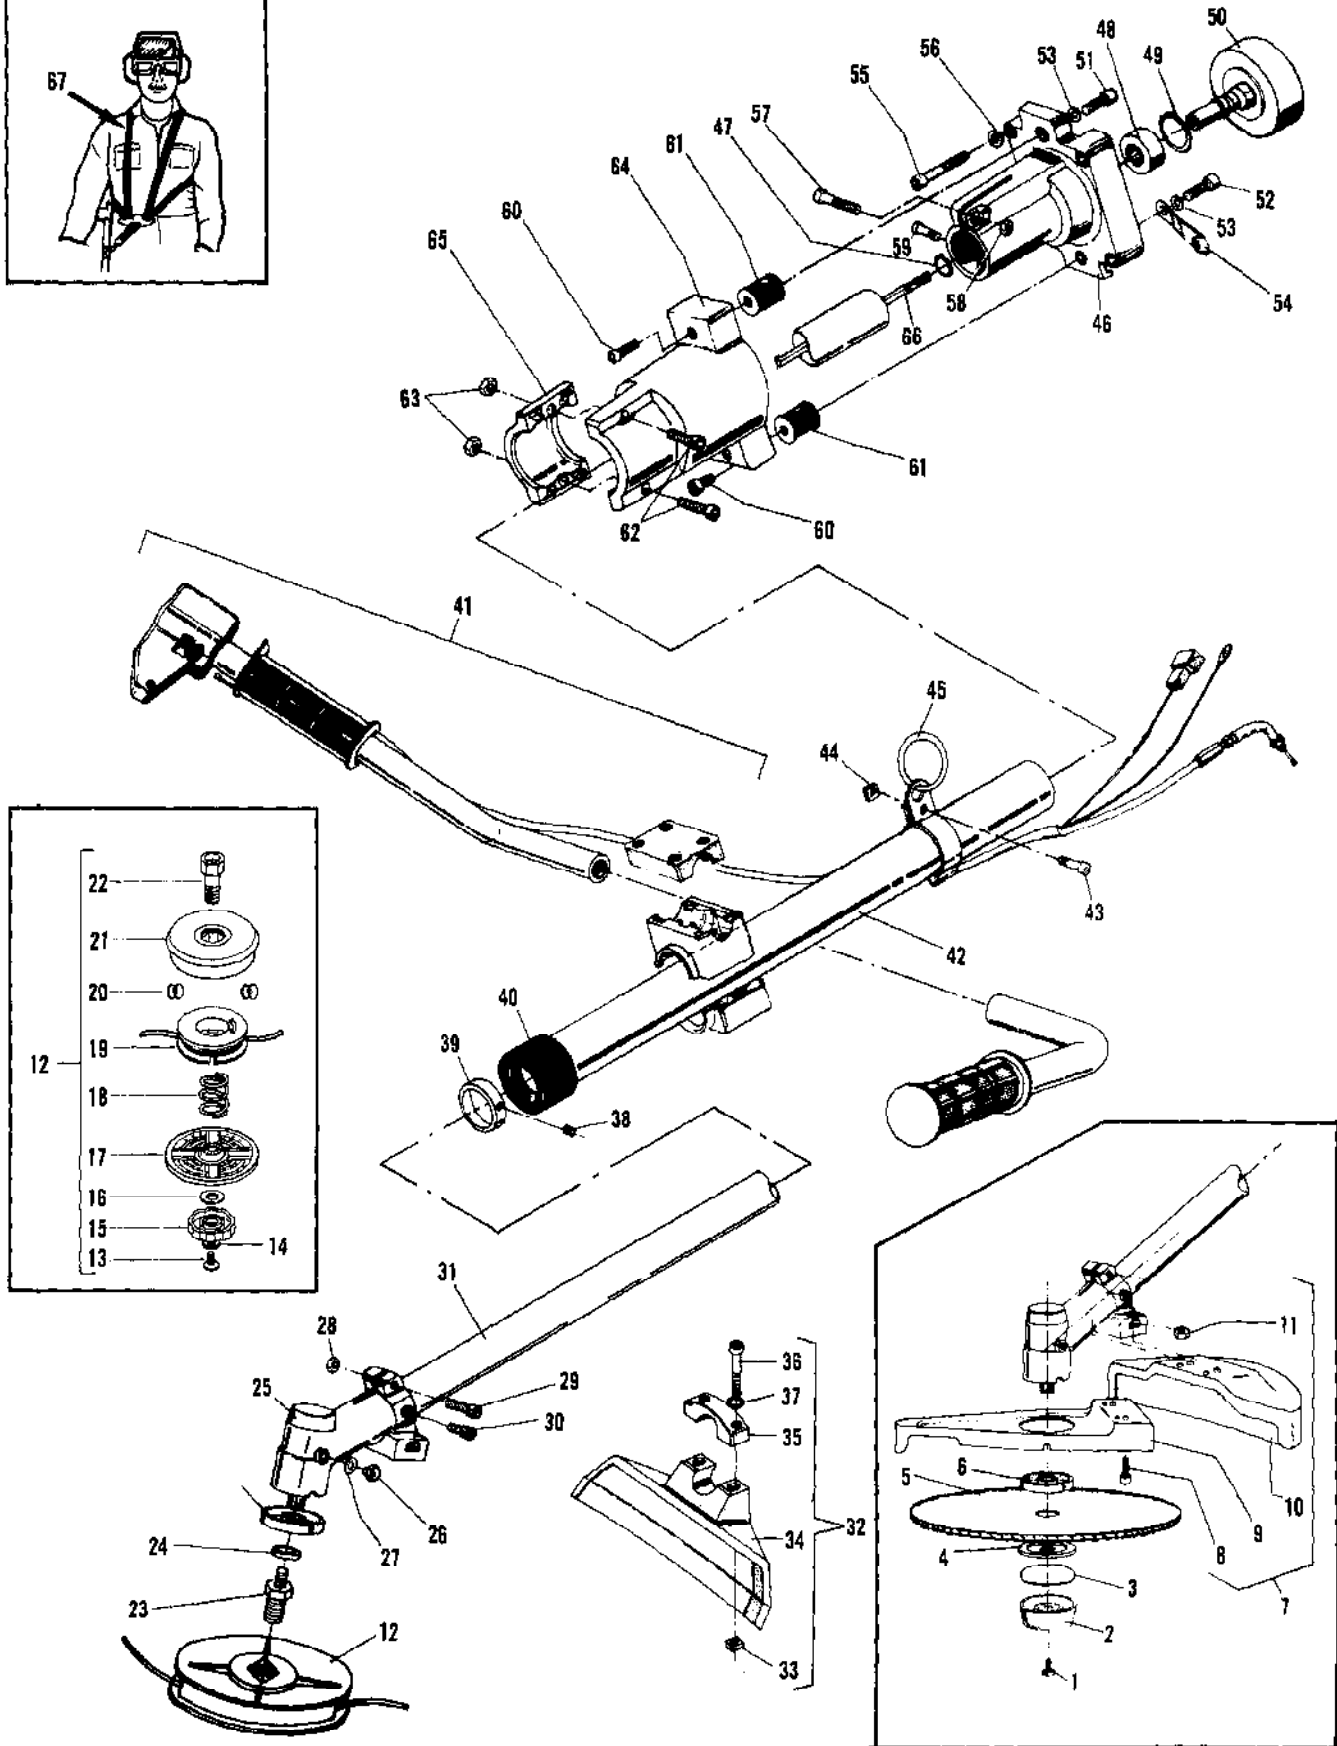

Ref #	Part Number	Qty	Description
1	236709	1	Screw - Idle Cup
2	236710	1	Cup - Idle
3	236323	1	Washer
4	235925	1	Washer - Idler/Blade
5	219064	1	Blade - 80 Tooth 10" Brush
6	235752	1	Flange - Collar
7	219065	1	Blade Guard Asy - Metal H.D.
8	236527	2	Screw - Guard Retaining
9	236862	1	Guard - Anti Thrust
10	228520	1	Guard - Blade
11	235912	2	Nut - Guard Retaining
12	228148-02	1	String Head Assembly
13	229287	1	Screw
14	236934	1	Washer
15	229859	1	Knob
16	229692	1	Washer
17	229727	1	Cover
18	229695	1	Spring
19	229860	1	Spool
20	229693	2	Eyelet
21	229726	1	Housing
22	229697	1	Bolt
23	236605	1	Bolt - Head/Spindle
24	236769	1	Spacer - Bolt/Collar
25	236382	1	Gear Box Assembly
26	228862	1	Grease Nipple
27	235906	1	Washer
28	235912	1	Nut-Gear Box
29	235921	1	Screw - Gear Box
30	236389	1	Screw - Gear Box
31	236506	1	Shaft - Outer
32	219062	1	Guard Asy - Heavy Duty
33	236642	2	Nut
34	236663	1	Guard - Grass
35	236612	1	Clamp - Guard
36	235214	2	Screw - M6 x 20
37	236936	2	Washer
38	236547	1	Bolt
39	235979	1	Ring - Stop
40	235978	1	Ring - Anti - Vibration
41		1	Handle/Clamp/Trigger Asy
42	236504	1	Housing - Outer
43	235911	1	Screw - Harness Ring
44	236642	1	Nut - Harness Ring
45	236599	1	Ring - Harness
46	236377	1	Clutch/Drum Assembly
47	236378	1	Seeger Ring
48	235918	1	Bearing-Drum
49	235899	1	Seeger Ring
50	235755	1	Drum - Clutch
51	236527	1	Screw
52	236933	1	Screw
53	236528	2	Washer
54	236355	1	Guide - Wire
55	236556	4	Screw - Clutch