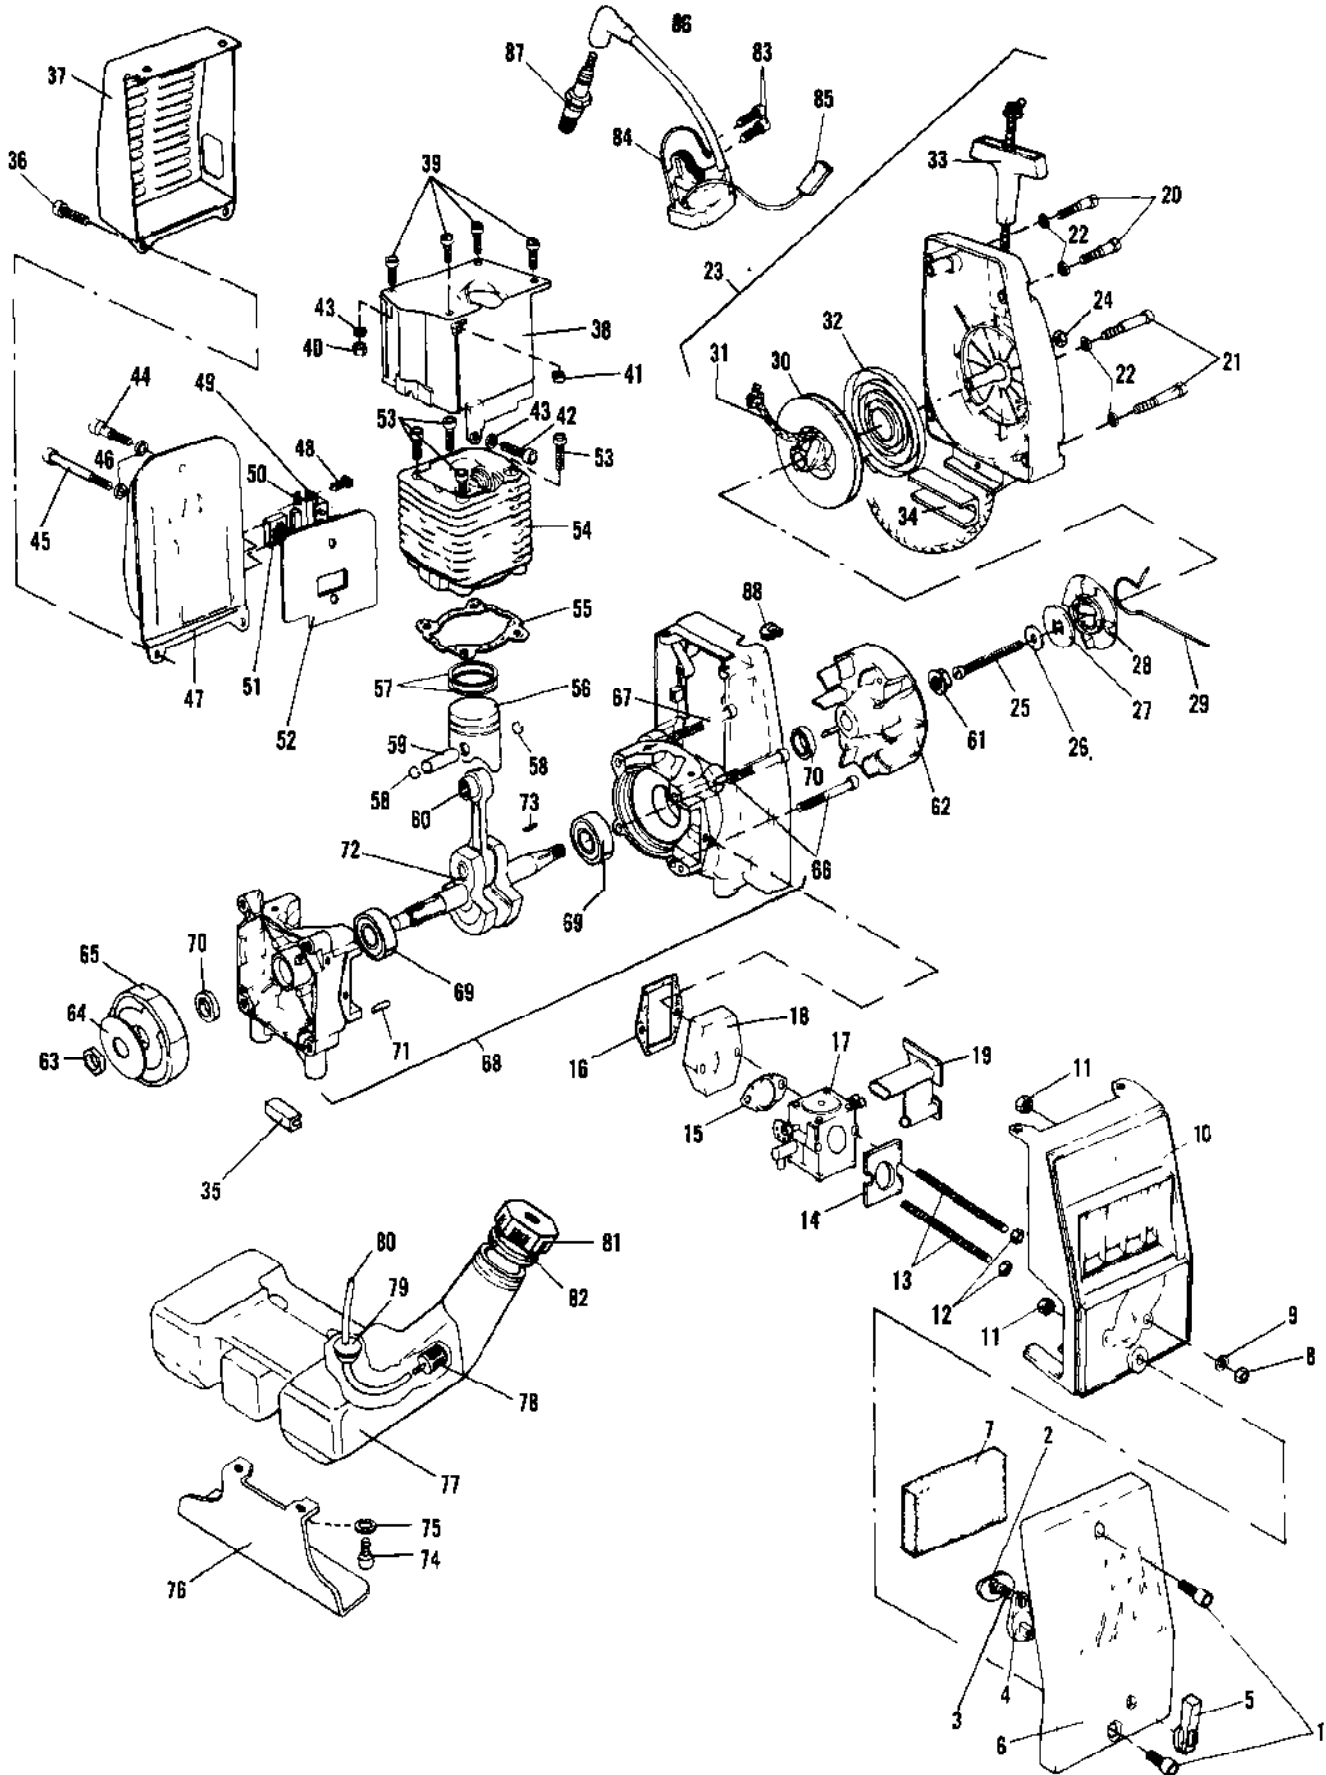

No
Diagram
Available

Parts List
Only

Ref #	Part Number	Qty	Description
	216898		40' Replacement Line (.095)
	216899-01		Replacement Line 1 lb. Bulk (.095)
	216900-01		Replacement Line 5 lb. Bulk (.095)
	93770		McCulloch 2-Cycle Custom Lubricant 40:1
	219063		8 Tooth Weed/Grass Blade 10" Diameter
	223286		One Shot Oil (Case)

Ref #	Part Number	Qty	Description
	236598	1	Carburetor - HU 67A Tillotson
1	235370	1	Kit - Carburetor Repair
2	222328	1	Kit - Diaphragm
3		1	Gasket - Diaphragm Not available separately
4		1	Plug - Body Channel Not available separately
5		1	Lever - Inlet Control Not available separately
6		1	Needle - Inlet Not available separately
7		1	Gasket - Fuel Pump Not available separately
8		1	Diaphragm - Fuel Pump Not available separately
9		1	Screen - Fuel Inlet Not available separately
10		1	Gasket - Flange Not available separately
11	219599	1	Kit - Needle Adjustment
12		2	Needles Not available separately
13		2	Springs Not available separately
14		1	Screw Not available separately
15	228714	1	Arm - Throttle
16	228705	1	Swivel - Throttle
17	228707	1	Clip - "C"
18		1	Washer Not available separately

No
Diagram
Available

Parts List
Only

Ref #	Part Number	Qty	Description
	236598	1	Carburetor - HU 67B Tillotson
1	229388	1	Kit - Carburetor Repair
2	222328	1	Kit - Diaphragm
3		1	Gasket - Diaphragm Not available separately
4		1	Plug - Body Channel Not available separately
5		1	Lever - Inlet Control Not available separately
6		1	Needle - Inlet Not available separately
7		1	Gasket - Fuel Pump Not available separately
8		1	Diaphragm - Fuel Pump Not available separately
9		1	Screen - Fuel Inlet Not available separately
10		1	Gasket - Flange Not available separately
11	219599	1	Kit - Needle Adjustment
12		2	Needles Not available separately
13		2	Springs Not available separately
14		1	Screw Not available separately
15	228714	1	Arm - Throttle
16	228705	1	Swivel - Throttle
17	228707	1	Clip - "C"
18		1	Washer Not available separately