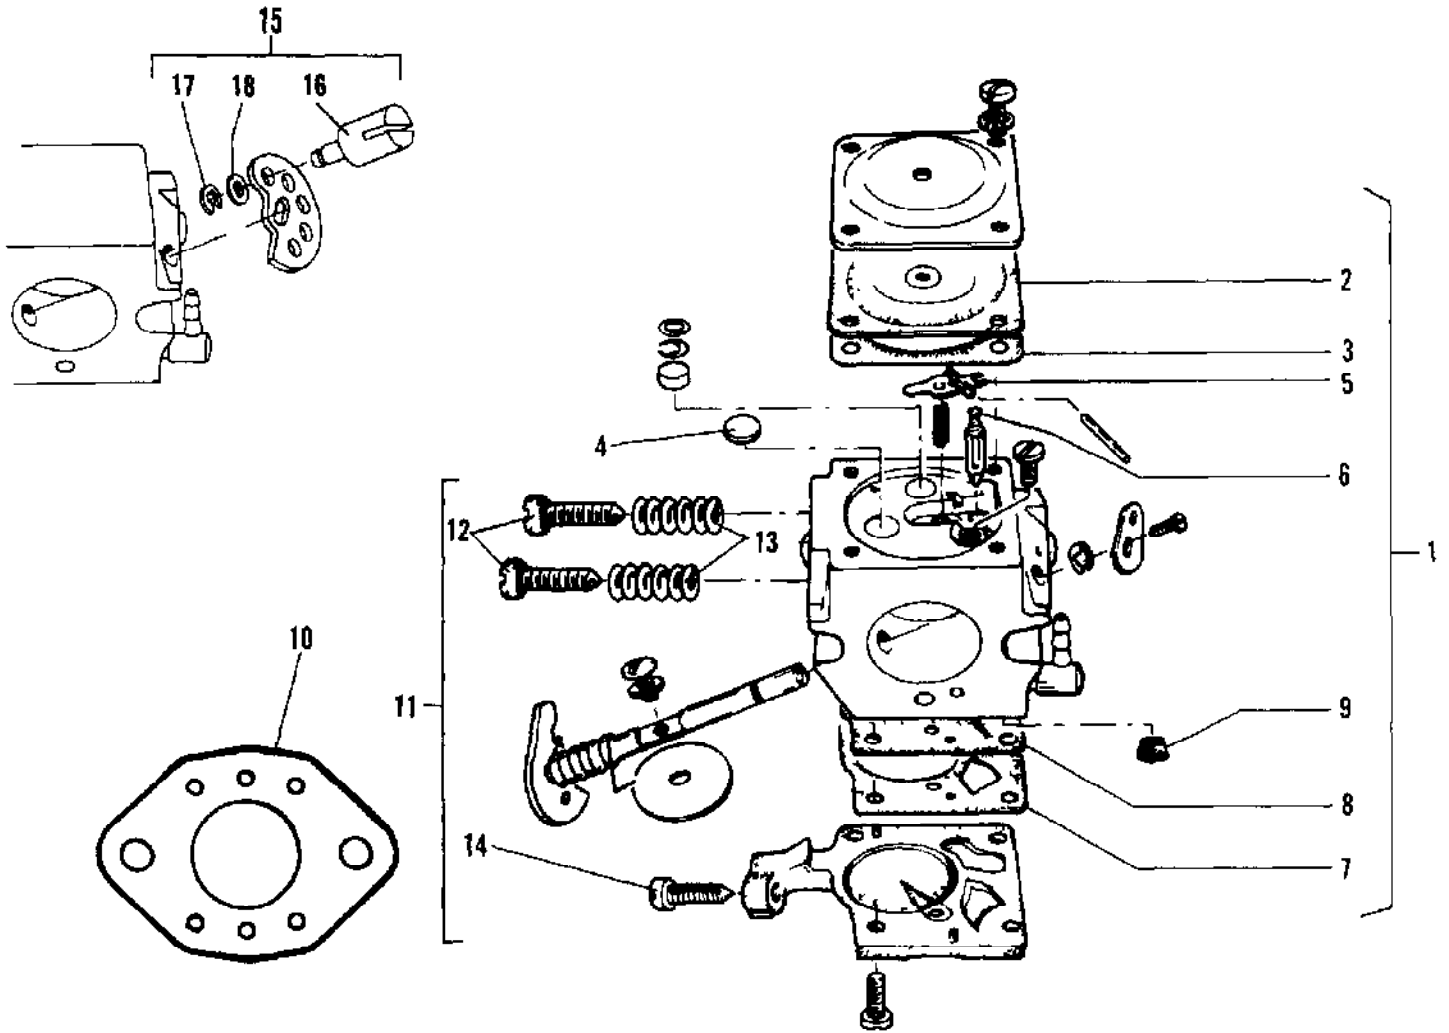

No
Diagram
Available

Parts List
Only

Ref #	Part Number	Qty	Description
	216898		40' Replacement Line (.095)
	216899-01		Replacement Line 1 lb. Bulk (.095)
	216900-01		Replacement Line 5 lb. Bulk (.095)
	93770		McCulloch 2-Cycle Custom Lubricant 40:1
	219063		8 Tooth Weed/Grass Blade 10" Diameter
	223286		One Shot Oil (Case)

Ref #	Part Number	Qty	Description
	236598	1	Carburetor - HU 67A Tillotson
1	235370	1	Kit - Carburetor Repair
2	222328	1	Kit - Diaphragm
3		1	Gasket - Diaphragm Not available separately
4		1	Plug - Body Channel Not available separately
5		1	Lever - Inlet Control Not available separately
6		1	Needle - Inlet Not available separately
7		1	Gasket - Fuel Pump Not available separately
8		1	Diaphragm - Fuel Pump Not available separately
9		1	Screen - Fuel Inlet Not available separately
10		1	Gasket - Flange Not available separately
11	219599	1	Kit - Needle Adjustment
12		2	Needles Not available separately
13		2	Springs Not available separately
14		1	Screw Not available separately
15	228714	1	Arm - Throttle
16	228705	1	Swivel - Throttle
17	228707	1	Clip - "C"
18		1	Washer Not available separately

Ref #	Part Number	Qty	Description
1	236863	1	Clamp
2	235910	2	Screw - Clamp Bottom
3	235912	6	Nut - Clamp
4	236556	4	Screw - Clamp Top
5	235894	1	Grip
6	236394	1	Switch
7	236509	1	Wire/Throttle Cable Assy.
8	229207	2	Nut - Guide M6 x .75
9	235921	1	Screw - Trigger Housing
10	228926	1	Nut - Trigger Housing
11	229420	1	Throttle Housing Assy
12	235811	2	Clip - C
13	235934	1	Pin - Trigger
14	236518	1	Screw - Trigger
15	235167	1	Spring - Trigger
16	235932	1	Spring - Trigger
17	235216	1	Nut - M5
18	235891	1	Trigger - High Speed
19	235890	1	Trigger
20	235923	1	Pin - Button
21	235892	1	Button - Throttle Latch
22	235933	1	Spring - Button
23	235893	1	Guide - Wire
24	235895	1	Grip
25	236559	1	Handle
26			Ring - Harness See "Pro Scaper IV & V" illustration and parts list.