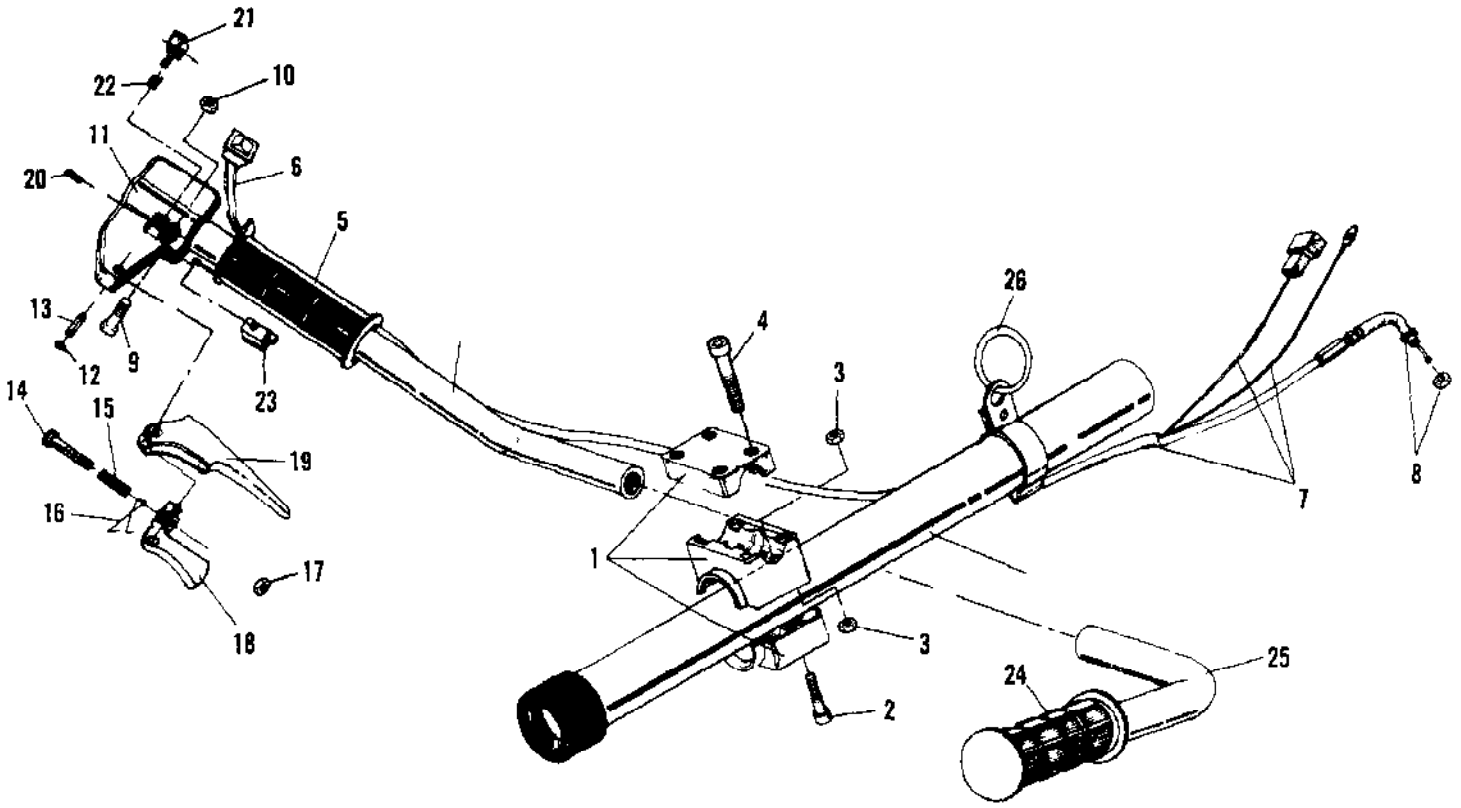

Ref #	Part Number	Qty	Description
1	236863	1	Clamp
2	235910	2	Screw - Clamp Bottom
3	235912	6	Nut - Clamp
4	236556	4	Screw - Clamp Top
5	235894	1	Grip
6	236394	1	Switch
7	236509	1	Wire/Throttle Cable Assy.
8	229207	2	Nut - Guide M6 x .75
9	235921	1	Screw - Trigger Housing
10	228926	1	Nut - Trigger Housing
11	229420	1	Throttle Housing Assy
12	235811	2	Clip - C
13	235934	1	Pin - Trigger
14	236518	1	Screw - Trigger
15	235167	1	Spring - Trigger
16	235932	1	Spring - Trigger
17	235216	1	Nut - M5
18	235891	1	Trigger - High Speed
19	235890	1	Trigger
20	235923	1	Pin - Button
21	235892	1	Button - Throttle Latch
22	235933	1	Spring - Button
23	235893	1	Guide - Wire
24	235895	1	Grip
25	236559	1	Handle
26			Ring - Harness See "Pro Scaper IV & V" illustration and parts list.