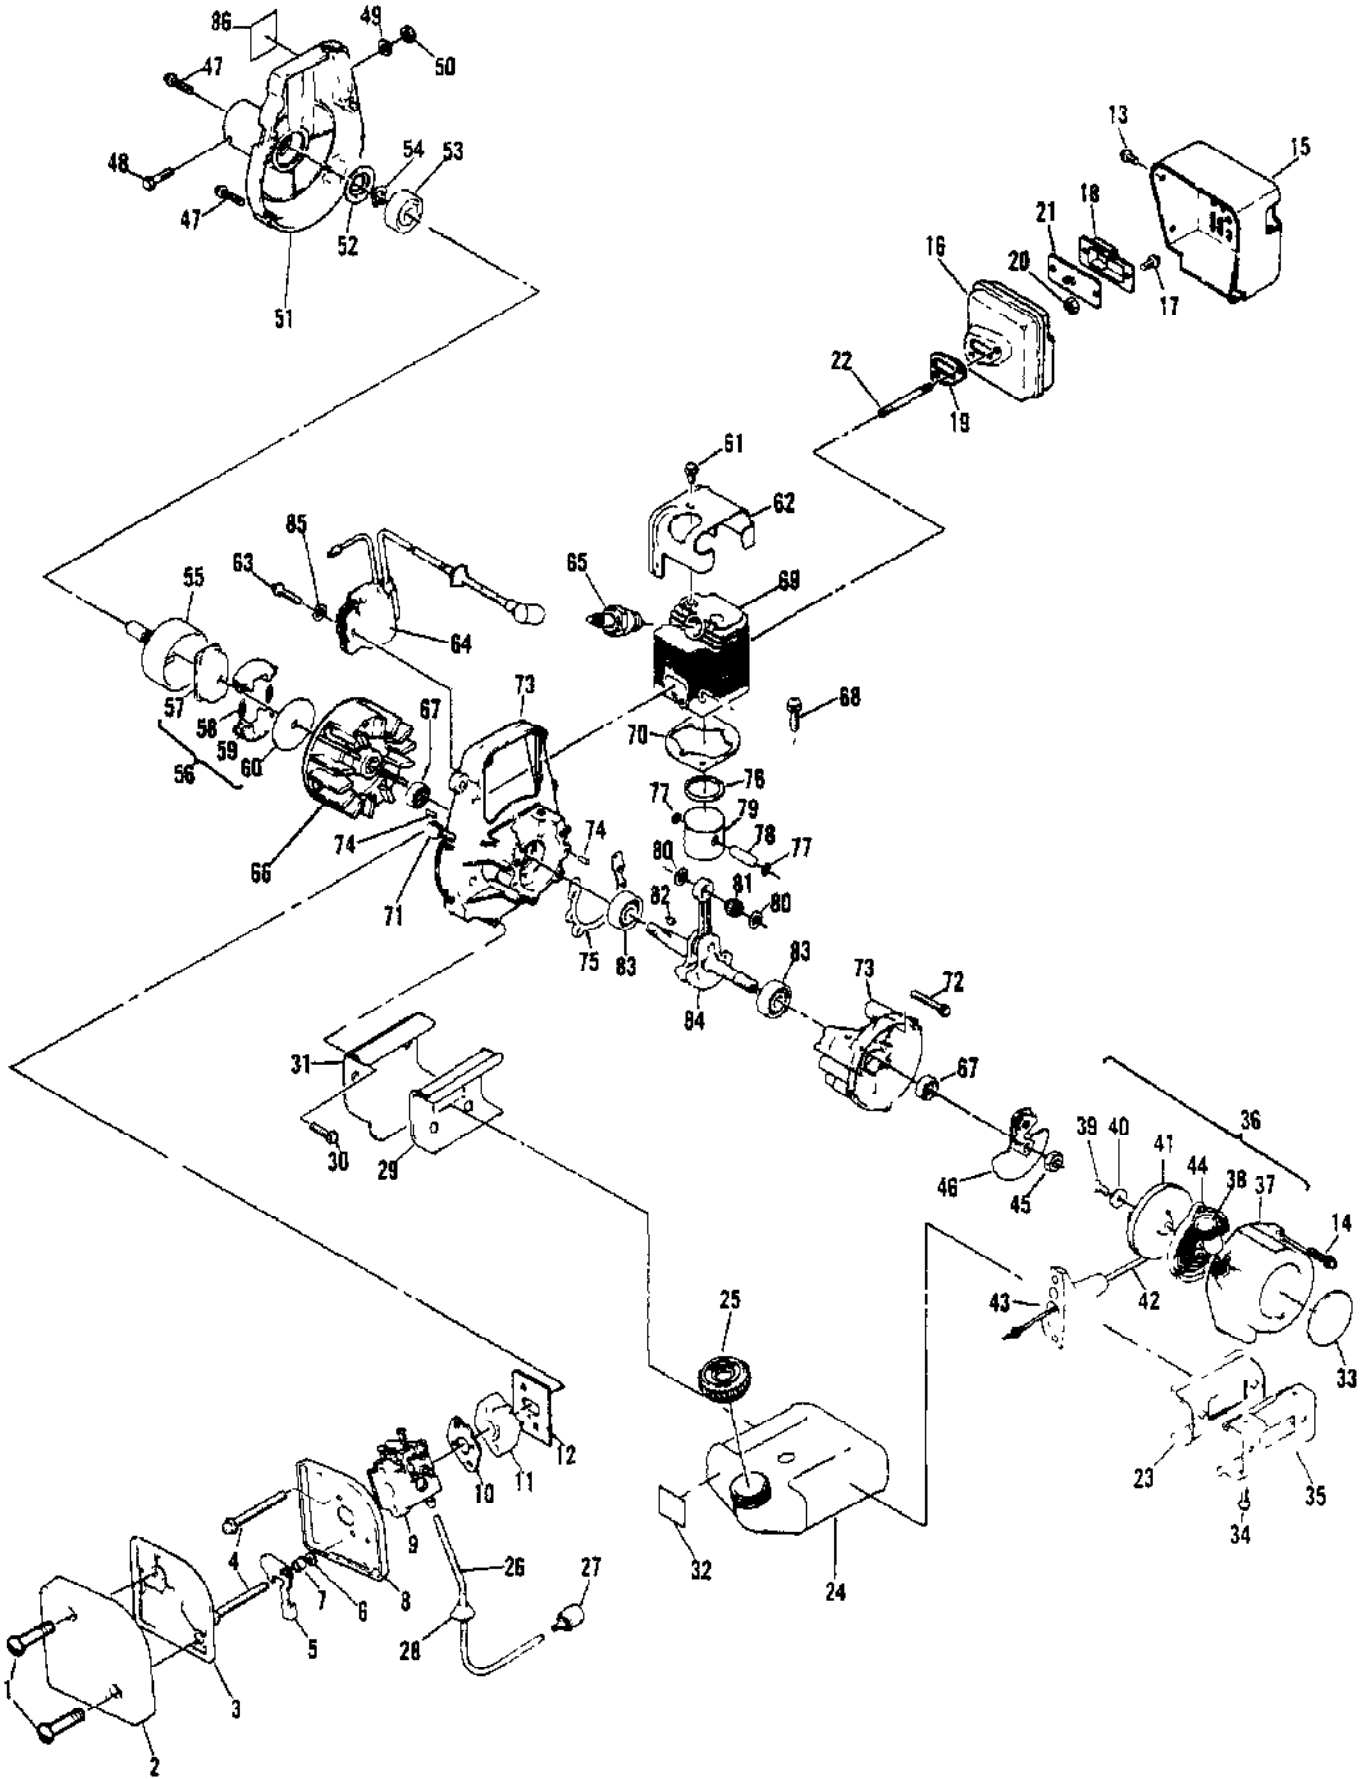

Ref #	Part Number	Qty	Description
1	217669	2	Screw - M4 x 25
2	215988	1	Cover - Air Cleaner
3	217376	1	Filter - Air
4	216903	2	Screw - M5 x 55
5	215991	1	Shutter - Choke
6	216591	1	Washer - Flat M5
7	215993	1	Spacer
8	216108	1	Kit - Airbox/Grommet
9			Carburetor Assembly See "Carburetor Assembly" illustration and parts list.
10	215491	1	Gasket - Carburetor
11	215771	1	Insulator - Carburetor
12	216575	1	Gasket - Insulator
13	216025	2	Screw - M4 x 8
14	213177	3	Screw - M4 x 18.50
15	215753	1	Shield - Muffler
16	216920	1	Kit - Muffler
17	216025	2	Screw - M4 x 8
18	217318	1	Cover/Cap Assembly - Screen
19	215515	1	Gasket - Muffler
20	217275	2	Nut - Flange M5
21	215516	1	Spark Arrester Screen
22	215517	2	Stud - Bolt
23	215504	1	Cushion - Fuel Tank
24	217021	1	Kit - Fuel Tank
25	216346	1	Cap - Fuel Tank
26	217264	1	Hose - Pickup
27	216985	1	Pickup - Fuel
28	215495	1	Grommet
29	215500	1	Cushion - Bracket
30	216025	2	Screw - M4 x 8
31	217455	1	Bracket Asy. - Tank/Shield
32	217383	1	Decal - 40:1
33	216604	1	Decal - Logo
34	213177	2	Screw - M4 x 18.50
35	215501	1	Bracket - Back
36	216919	1	Kit - Starter
37	217711	1	Housing - Starter
38	217030	1	Guide - Rope
39	215874	1	Screw - M4 x 9.50
40	216590	1	Washer - Flat M4
41	216092	1	Drum/Rope Assembly
42	216093	1	Rope - Starter
43	216792	1	Handle - Starter
44	215522	1	Spring - Starter
45	216583	1	Nut - M8
46	215525	1	Ratchet - Assembly
47	213177	4	Screw - M4 x 18.50
48	217158	1	Screw - Hex M5 x 25
49	216591	1	Washer - Flat M5
50	217159	1	Nut - Hex M5 x 0.8
51	217548	1	Housing - Fan
52	215534	1	Plate - Thrust
53	213187	1	Bearing - Ball
54	213186	1	Ring - Retaining