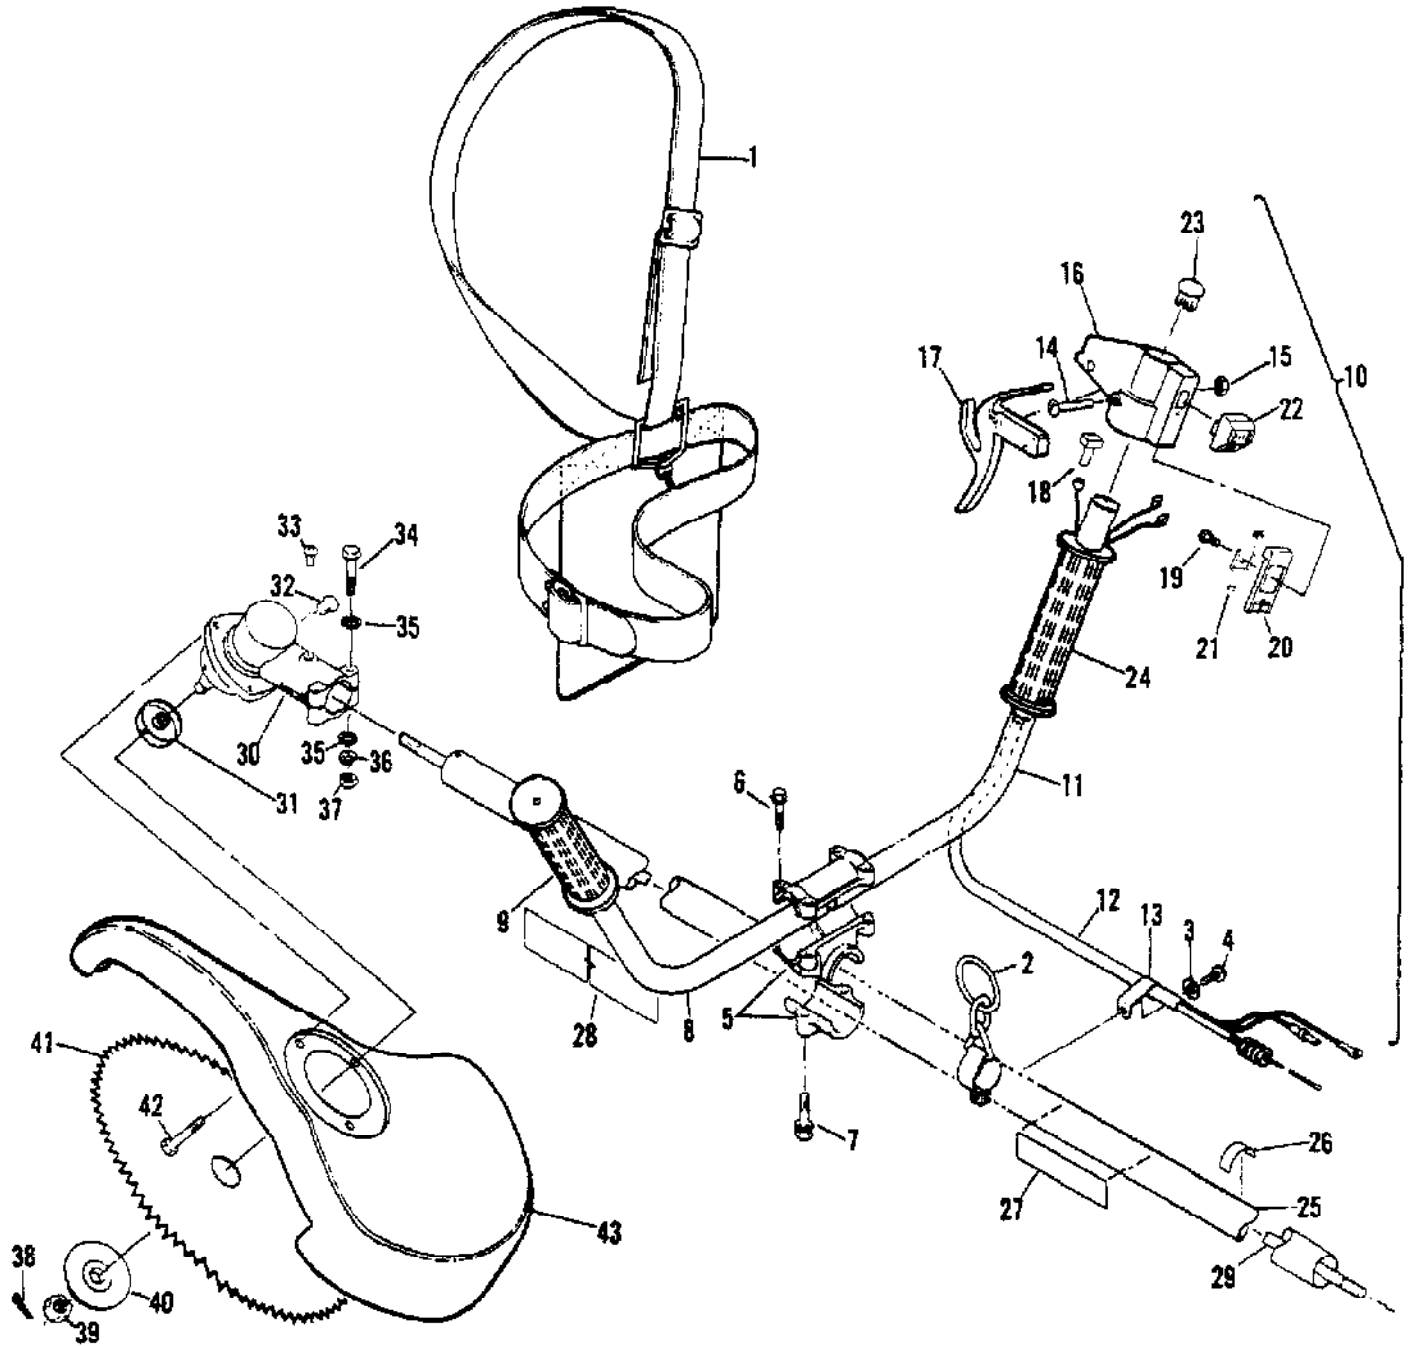

No  
Diagram  
Available  
  
Parts List  
Only

Ref #	Part Number	Qty	Description
	216863		Spark Arrester Screen
	218575		8-Tooth Weed/Grass Blade and Debris Shield Kit
	218213		4-Tooth Metal Weed/Grass Blade
	216513		8-Tooth Metal Weed/Grass Blade
	218212		3-Point Plastic Blade
	216514		80-Tooth Metal Blade
	95372		Safety Goggles
	218201		Harness Kit
	217868		String Trimmer Debris Shield Kit
	216822		Cutter Head Manual Two-Line
	217613		Manual Cutter Head & Debris Shield Kit
	218199		Semi-Automatic Cutter Head and Debris Shield Kit
	218198		Semi-Automatic Cutter Head With Line
	216898		40' Replacement Line
	216899		Replacement Line - 1 Pound Bulk

Ref #	Part Number	Qty	Description
55	216837	1	Drum - Clutch
56	216060	1	Kit - Clutch
57	215536	1	Rotor - Clutch
58	215537	2	Spring - Clutch
59	215538	2	Shoe - Clutch
60	215539	1	Plate - Side
61	213178	1	Screw - M5 x 8.5
62	215540	1	Cover - Cylinder
63	213177	2	Screw - M4 x 18.50
64	217439	1	Coil - Ignition
65	214223	1	Spark Plug
66	217378	1	Flywheel
67	216500	2	Seal - Oil
68	217320	2	Screw - Socket Cap
69	215690	1	Cylinder
70	215542	1	Gasket - Cylinder
71	215541	1	Grommet
72	213179	4	Screw - M5 x 28.50
73	217373	1	Crankcase Assembly
74	213191	4	Pin
75	215545	1	Gasket - Crankcase
76	217475	1	Ring - Piston
77	216343	2	Ring - Snap
78	215551	1	Pin - Wrist
79	217248	1	Piston
80	213196	2	Washer
81	213195	1	Bearing - Needle
82	102164	1	Key - Woodruff
83	216143	2	Bearing - Ball
84	216444	1	Crankshaft Assembly
85	110613	2	Washer - No. 8 Hard
86	218343	1	Decal - Super Mac 95A