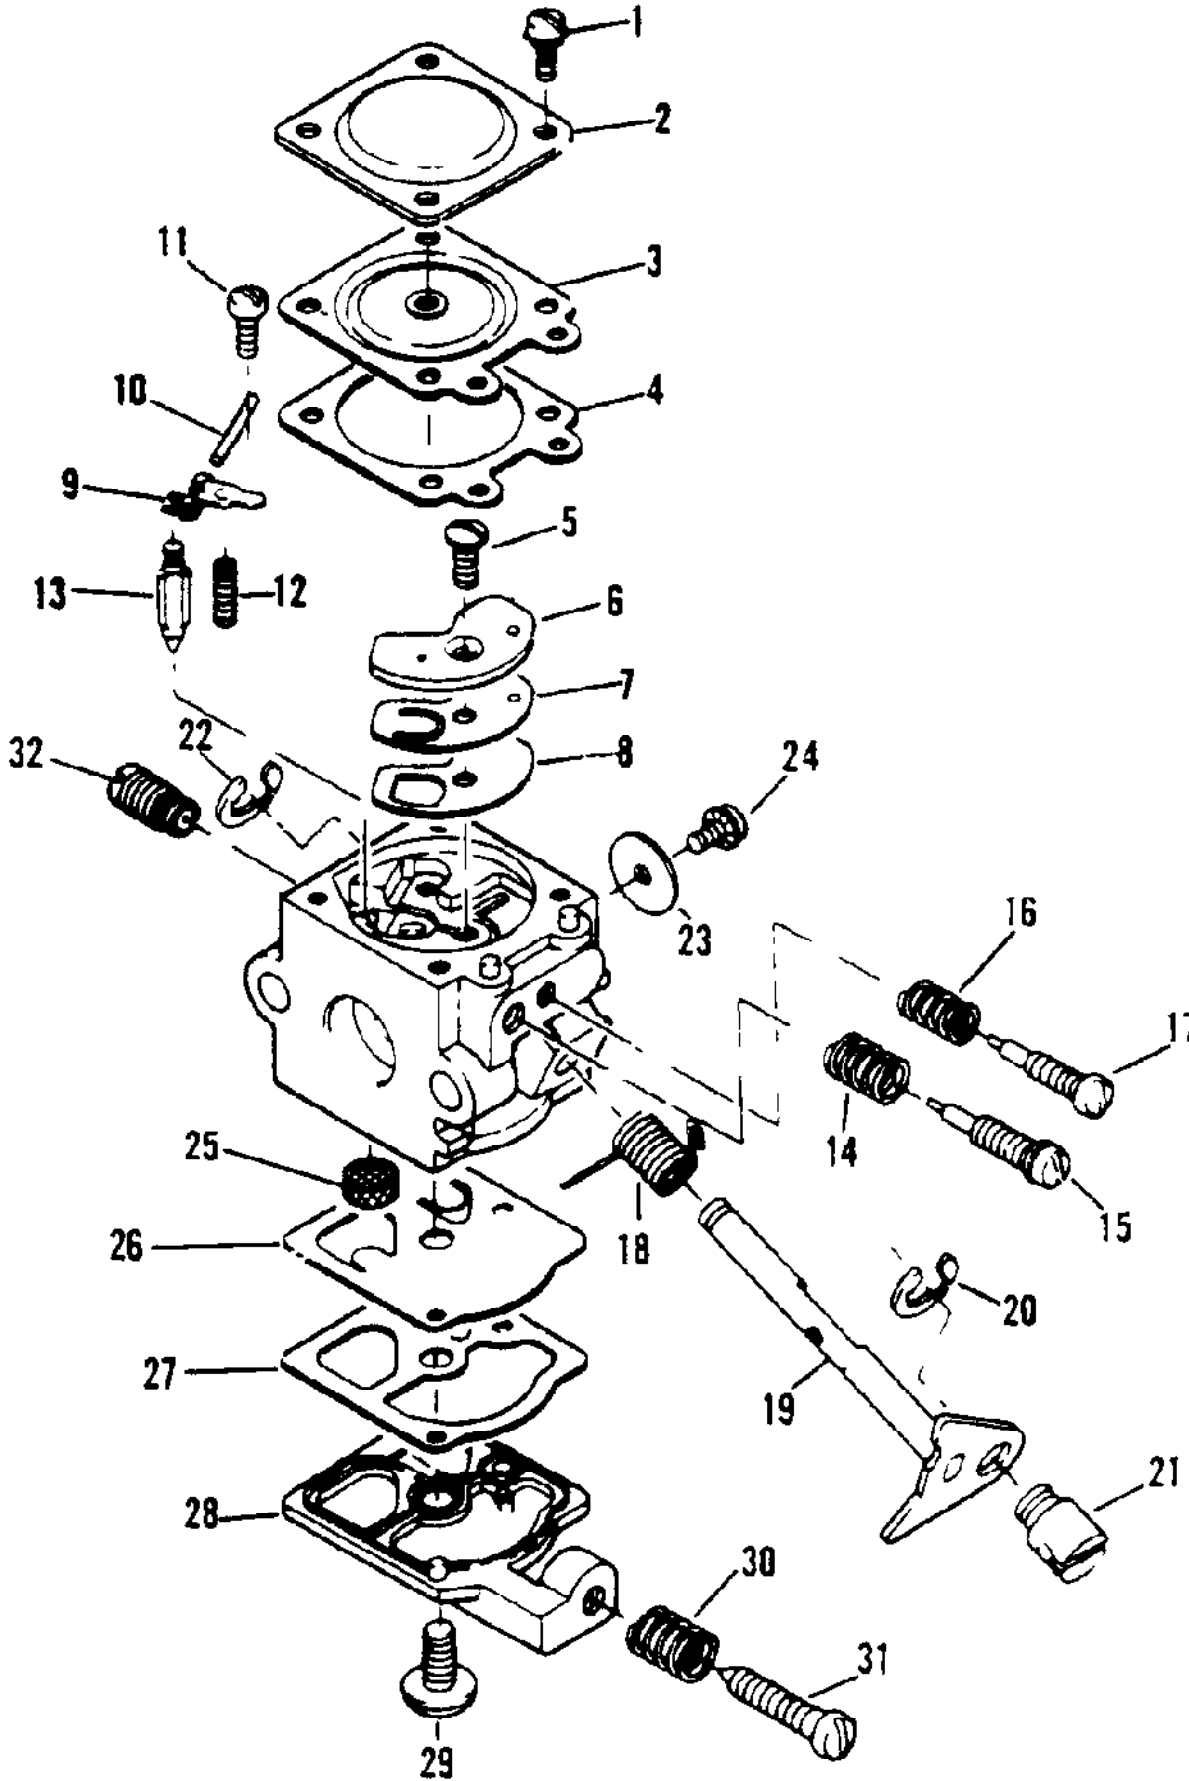

Ref #	Part Number	Qty	Description
	217274	1	Carburetor Assembly (Governed)
1		4	Screw - Cover Not available separately.
2		1	Cover - Diaphragm Not available separately.
3		1	Diaphragm - Metering Not available separately.
4		1	Gasket - Diaphragm Not available separately.
5		1	Screw - Circuit Plate Not available separately.
6		1	Plate Circuit Not available separately.
7		1	Diaphragm - Circuit Plate Not available separately.
8		1	Gasket - Circuit Plate Not available separately.
9		1	Lever - Metering Not available separately.
10		1	Pin - Lever Not available separately.
11		1	Screw - Lever Pin Not available separately.
12		1	Spring - Lever Not available separately.
13		1	Valve - Inlet Needle Not available separately.
14		1	Spring - High Speed Needle Not available separately.
15		1	Needle - High Speed Not available separately.
16		1	Spring - Idle Needle Not available separately.
17		1	Needle - Low Speed Not available separately.
18		1	Spring - Throttle Return Not available separately.
19		1	Shaft - Throttle Not available separately.
20		1	Clip Not available separately.
21		1	Swivel Not available separately.
22		1	Clip - Throttle Not available separately.
23		1	Valve - Throttle Not available separately.
24		1	Screw - Throttle Valve Not available separately.
25		1	Screen - Inlet Not available separately.
26		1	Diaphragm - Fuel Pump Not available separately.
27		1	Gasket - Fuel Pump Not available separately.
28		1	Cover - Fuel Pump Not available separately.
29		1	Screw - Pump Cover Not available separately.
30		1	Spring - Idle Screw Not available separately.
31		1	Screw - Idle Adjusting Not available separately.
32		1	Governor - Fixed Not available separately.