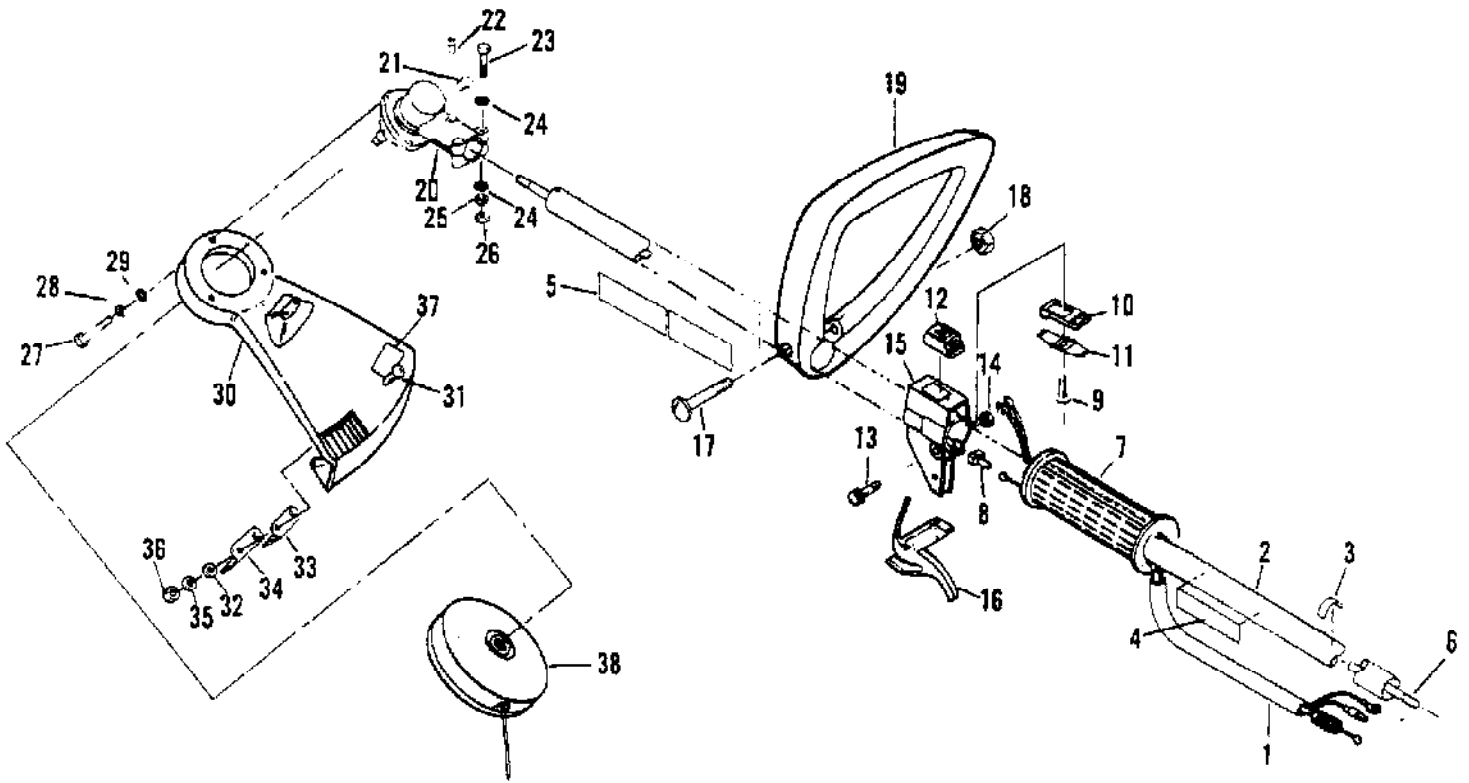

No
Diagram
Available

Parts List
Only

Ref #	Part Number	Qty	Description
	95898		Pkg - Weed/Grass Blade (MAC 95A)
	95884		Pkg - Brush Blade (MAC 95A)
	95886		40' Line (MAC 90A)
	95892		Pkg - 1 lb. .095" Line (MAC 90A)
	95902		Pkg - 5 lbs. .095" line (MAC 90A)
	216863		Pkg - Spark Arrester Screen (MAC 90A/95A)
	216767		Spindle Lock

Ref #	Part Number	Qty	Description
	216581	1	Carburetor Assembly (WA-147)
1		5	Screw - Cover Not available separately.
2		1	Cover - Diaphragm Not available separately.
3		1	Diaphragm - Metering Not available separately.
4		1	Gasket - Diaphragm Not available separately.
5		1	Screw - Circuit Plate Not available separately.
6		1	Plate - Circuit Not available separately.
7		1	Diaphragm - Circuit Plate Not available separately.
8		1	Gasket - Circuit Plate Not available separately.
9		1	Lever - Metering Not available separately.
10		1	Pin - Lever Not available separately.
11		1	Screw - Lever Pin Not available separately.
12		1	Spring - Lever Not available separately.
13		1	Valve - Inlet Needle Not available separately.
14		1	Spring - High Speed Needle Not available separately.
15		1	Needle - High Speed Not available separately.
16		1	Spring - Idle Needle Not available separately.
17		1	Needle - Idle Not available separately.
18		1	Spring - Throttle Return Not available separately.
19		1	Shaft - Throttle Not available separately.
20		1	Clip Not available separately.
21		1	Swivel Not available separately.
22		1	Clip - Throttle Shaft Not available separately.
23		1	Valve - Throttle Not available separately.
24		1	Screw - Throttle Valve Not available separately.
25		1	Screen - Inlet Not available separately.
26		1	Diaphragm - Fuel Pump Not available separately.
27		1	Gasket - Fuel Pump Not available separately.
28		1	Cover - Fuel Pump Not available separately.
29		1	Screw - Pump Cover Not available separately.
30		1	Spring - Idle Screw Not available separately.
31		1	Screw - Idle Adjusting Not available separately.