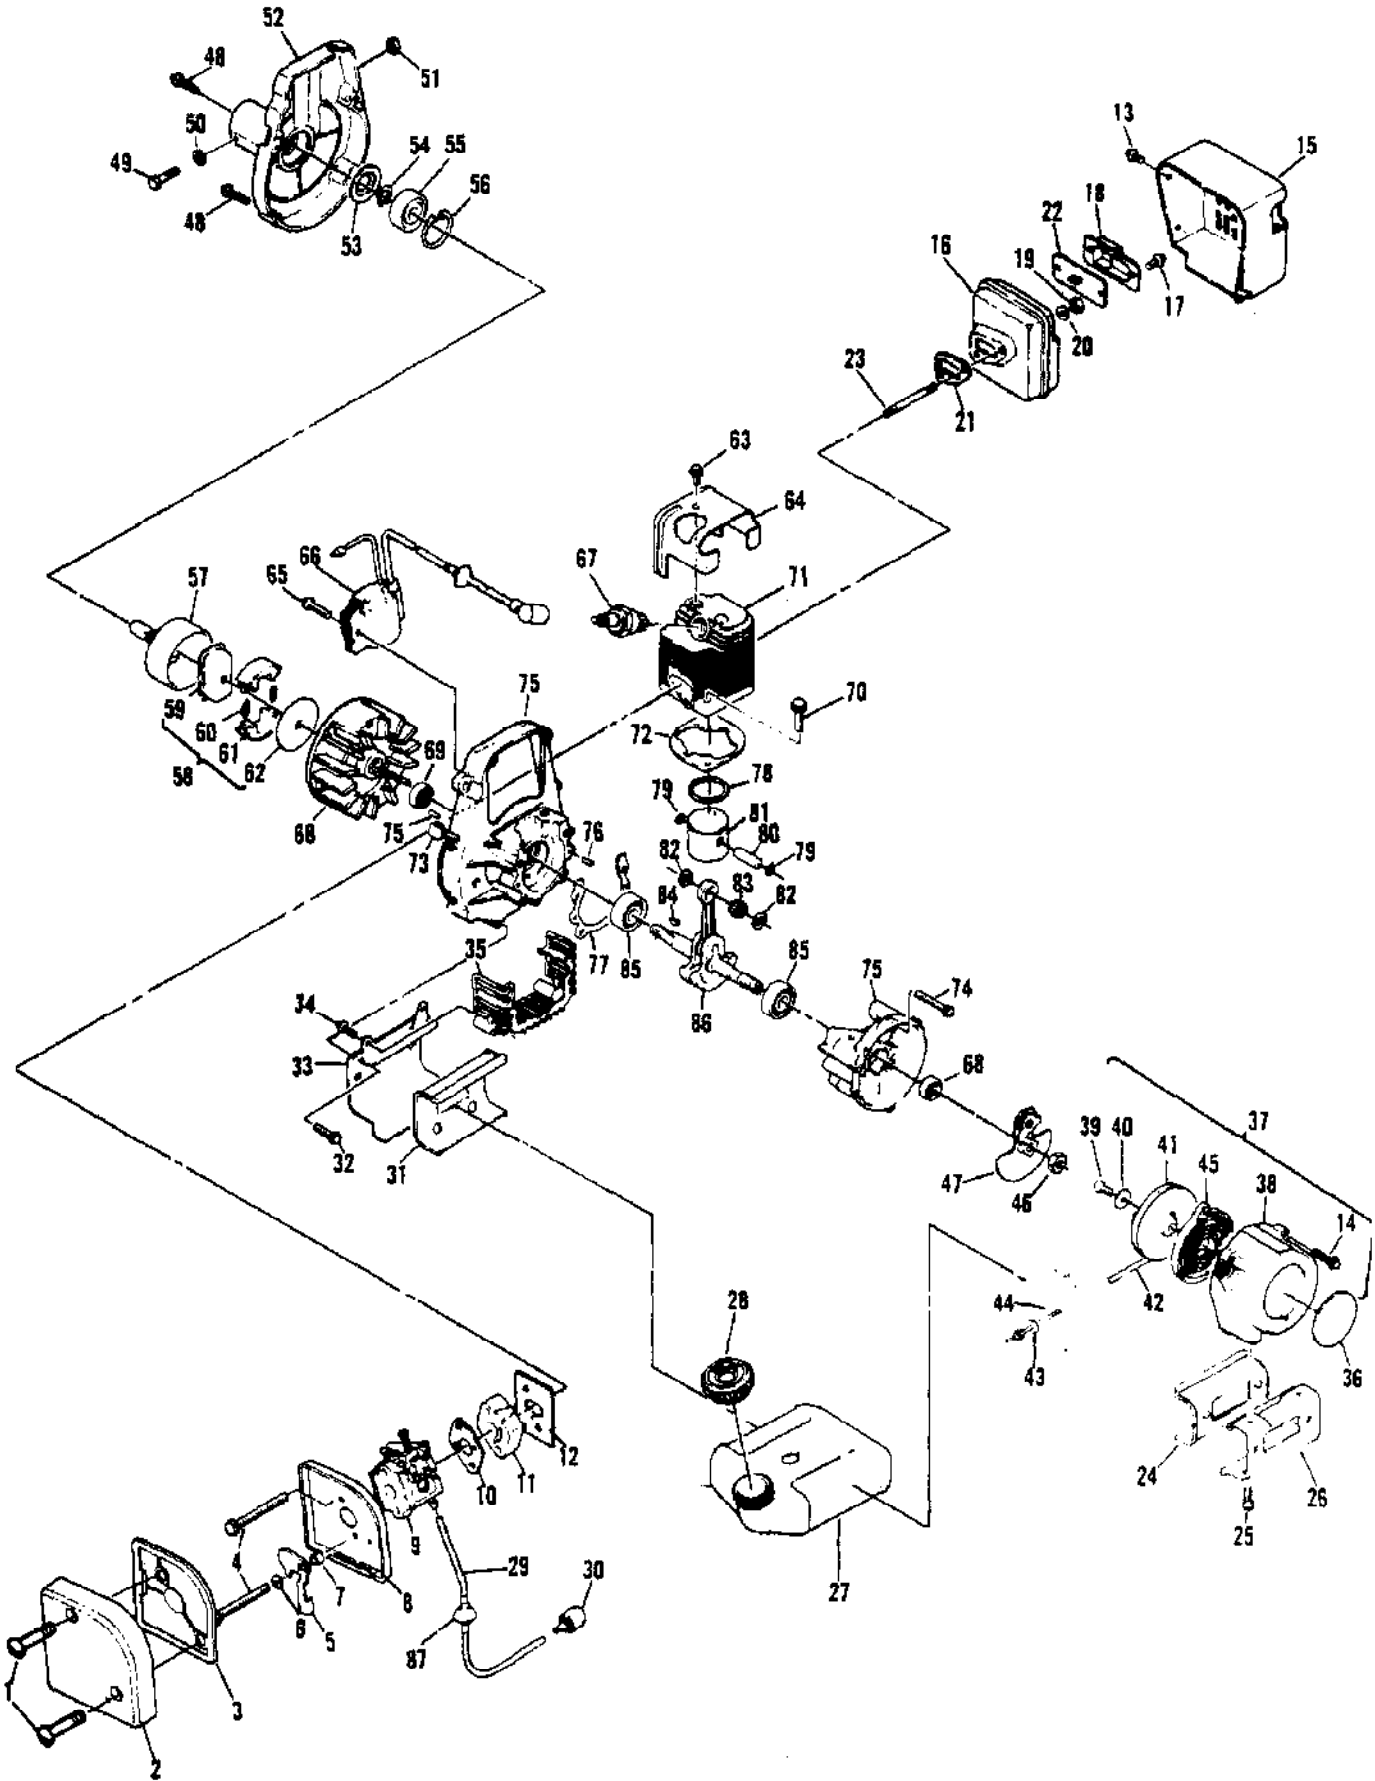

Ref #	Part Number	Qty	Description
1	216022	2	Screw - M4 x 21
2	215988	1	Cover - Air Cleaner
3	215990	1	Filter - Air
4	216903	2	Screw - M5 x 55
5	215991	1	Shutter - Choke
6	216591	1	Washer - Flat M5
7	215993	1	Spacer
8	216108	1	Kit - Airbox/Grommet
9		1	Carburetor Assembly See "Carburetor Assembly" illustration and parts list.
10	215491	1	Gasket - Carburetor
11	215771	1	Insulator - Carburetor
12	216575	1	Gasket - Insulator
13	216025	2	Screw - M4 x 8
14	213177	3	Screw - M4 x 18.50
15	215753	1	Shield - Muffler
16	216920	1	Kit - Muffler
17	216025	2	Screw - M4 x 8
18	215507	1	Cover/Cap Asy - Screen
19	216585	2	Lock Nut - M5
20	216591	2	Washer - M5
21	215515	1	Gasket - Muffler
22	95896	1	Spark Arrester Screen
23	215517	2	Stud - Bolt
24	215504	1	Cushion - Fuel Tank
25	216025	2	Screw - M4 x 8
26	215501	1	Bracket - Back
27	217021	1	Kit - Fuel Tank
28	216346	1	Cap - Fuel Tank
29	94405	1	Hose - Pickup
30	216985	1	Pickup - Fuel
31	215500	1	Cushion - Bracket
32	216025	2	Screw - Special
33	215497	1	Bracket Asy - Tank/Shield
34	213176	2	Screw - M4 x 9.50
35	215531	1	Shield - Flywheel
36	216604	1	Decal - Logo
37	216919	1	Kit - Starter
38	216325	1	Housing - Starter (Ptd)
39	215874	1	Screw - M4 x 9.50
40	216590	1	Washer - Flat M4
41	216092	1	Drum/Rope Assembly
42	216093	1	Rope - Starter
43	216591	1	Washer - Starter Handle
44	216792	1	Handle - Starter
45	215522	1	Spring - Starter
46	216583	1	Nut - M8
47	215525	1	Ratchet Assembly
48	213177	4	Screw - M4 x 18.50
49	217158	1	Screw - Hx M5 x 25
50	216591	1	Washer - Flat M5
51	217159	1	Nut - Hx M5 x 0.8
52	216259	1	Housing - Fan
53	215534	1	Plate - Thrust
54	213188	1	Ring - Retaining