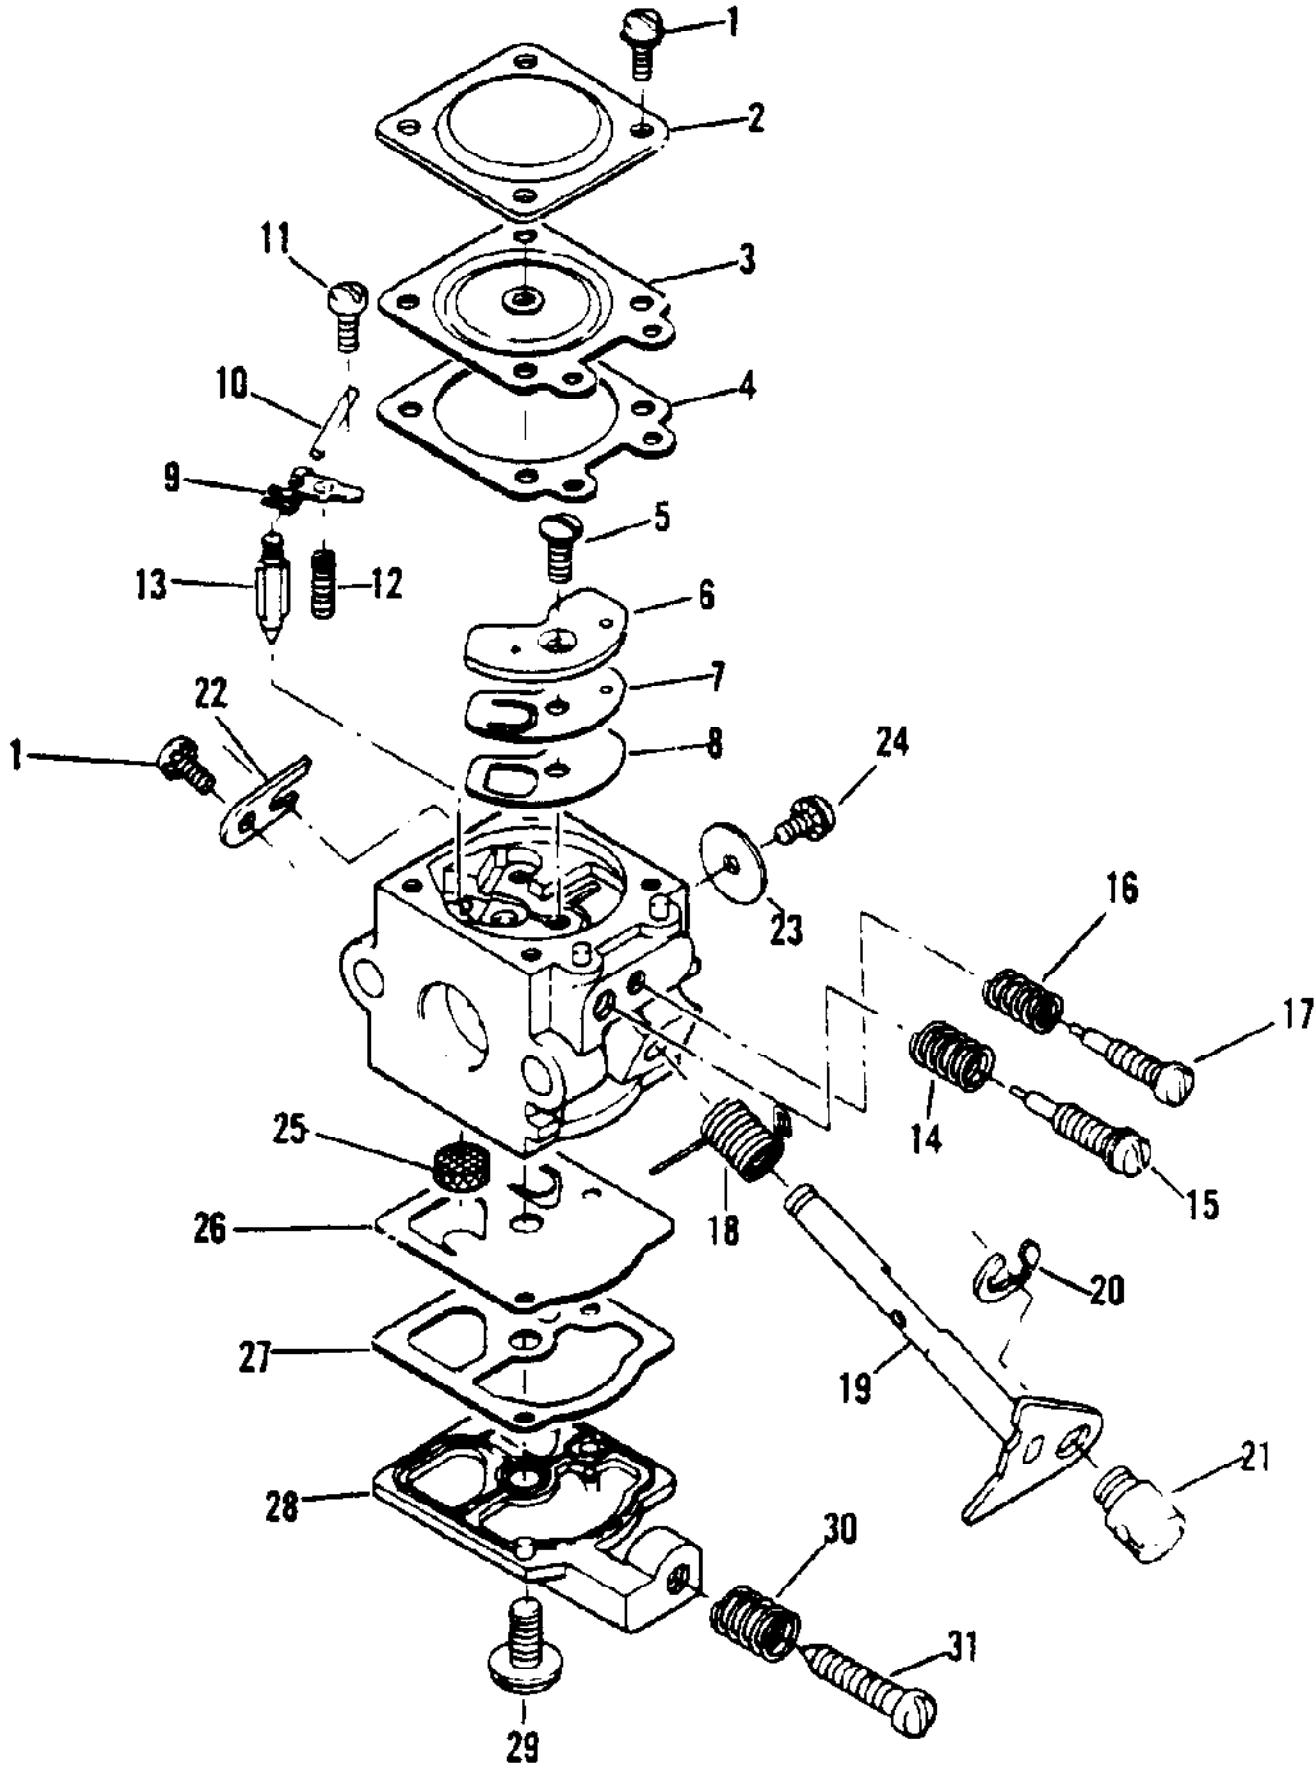

No
Diagram
Available

Parts List
Only

Ref #	Part Number	Qty	Description
	95898		Pkg - Weed/Grass Blade (MAC 95A)
	95884		Pkg - Brush Blade (MAC 95A)
	95886		40' Line (MAC 90A)
	95892		Pkg - 1 lb. .095" Line (MAC 90A)
	95902		Pkg - 5 lbs. .095" line (MAC 90A)
	216863		Pkg - Spark Arrester Screen (MAC 90A/95A)
	216767		Spindle Lock

Ref #	Part Number	Qty	Description
	216581	1	Carburetor Assembly (WA-147)
1		5	Screw - Cover Not available separately.
2		1	Cover - Diaphragm Not available separately.
3		1	Diaphragm - Metering Not available separately.
4		1	Gasket - Diaphragm Not available separately.
5		1	Screw - Circuit Plate Not available separately.
6		1	Plate - Circuit Not available separately.
7		1	Diaphragm - Circuit Plate Not available separately.
8		1	Gasket - Circuit Plate Not available separately.
9		1	Lever - Metering Not available separately.
10		1	Pin - Lever Not available separately.
11		1	Screw - Lever Pin Not available separately.
12		1	Spring - Lever Not available separately.
13		1	Valve - Inlet Needle Not available separately.
14		1	Spring - High Speed Needle Not available separately.
15		1	Needle - High Speed Not available separately.
16		1	Spring - Idle Needle Not available separately.
17		1	Needle - Idle Not available separately.
18		1	Spring - Throttle Return Not available separately.
19		1	Shaft - Throttle Not available separately.
20		1	Clip Not available separately.
21		1	Swivel Not available separately.
22		1	Clip - Throttle Shaft Not available separately.
23		1	Valve - Throttle Not available separately.
24		1	Screw - Throttle Valve Not available separately.
25		1	Screen - Inlet Not available separately.
26		1	Diaphragm - Fuel Pump Not available separately.
27		1	Gasket - Fuel Pump Not available separately.
28		1	Cover - Fuel Pump Not available separately.
29		1	Screw - Pump Cover Not available separately.
30		1	Spring - Idle Screw Not available separately.
31		1	Screw - Idle Adjusting Not available separately.